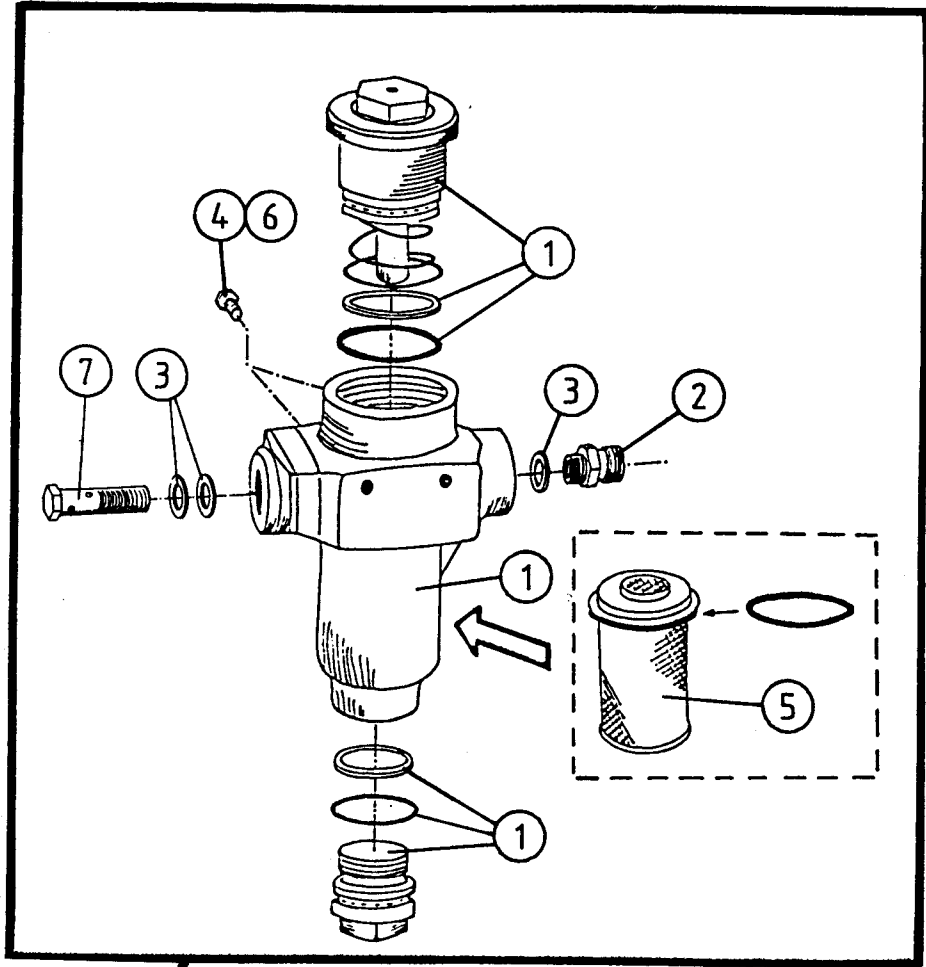

NORSE AUTO WRAP 1500 EH / 1504 EH

SPARE PARTS LIST

WIDTH CYLINDERS

POS.	ART. NO.	NO.	TERM - TYPE - DIMENSION	(15EH 8-4)
1	34119017	4	Screw, M8 x 16	
2	34310400	4	Spring washer, 8 mm	
3	34680011	2	Locking piece	
4	34061803	4	Fitting, 1/4" x 1/4"	
5	34041600	4	Tightening ring, DKAZ 1/4"	
6	34220300	2	Split pin, 8 x 40 mm	
7	34105626	2	Cylinder bolt, $\varnothing 25$ x 76 mm	
8a	34001108	2	Cylinder for width, 70/40 UNI, (93-)	
8b	34044014	-	Gasket set for cylinder, 70/40 UNI	
9	34100800	2	Cylinder bolt, $\varnothing 25$ x 145 mm	

NORSE AUTO WRAP 1500 EH / 1504 EH

SPARE PARTS LIST

8-5