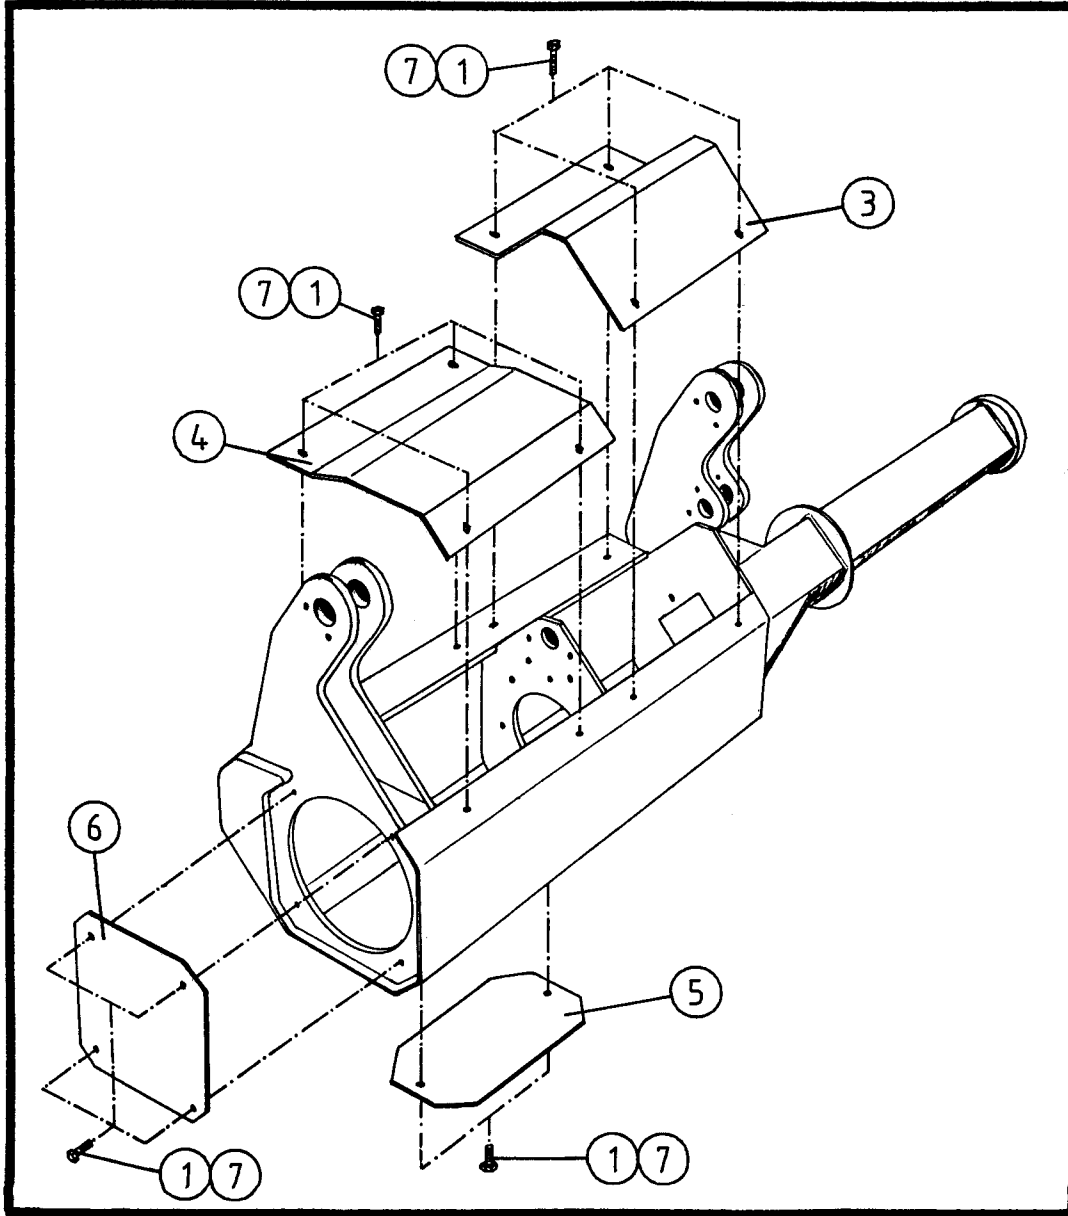

NORSE AUTO WRAP 1500 EH / 1504 EH

SPARE PARTS LIST

1-3

NORSE AUTO WRAP 1500 EH / 1504 EH

SPARE PARTS LIST

COVERS

POS.	ART.NO.	NO.	TERM - TYPE - DIMENSION	(15EH 1-3)
1	34110092	28	Screw, M6 x 10	
3	34920544	2	Covering, "free wheel" coupling	
4	34920543	2	Covering, oil motor	
5	34920541	2	Cover plate	
6	34920542	2	End cover	
7	34302134	28	Washer, 6,4 x 20 x 2 mm	
8	34230500	4	Locking nut, M8	
9	34302121	4	Washer, M8	
10	34920545	1	Valve cover