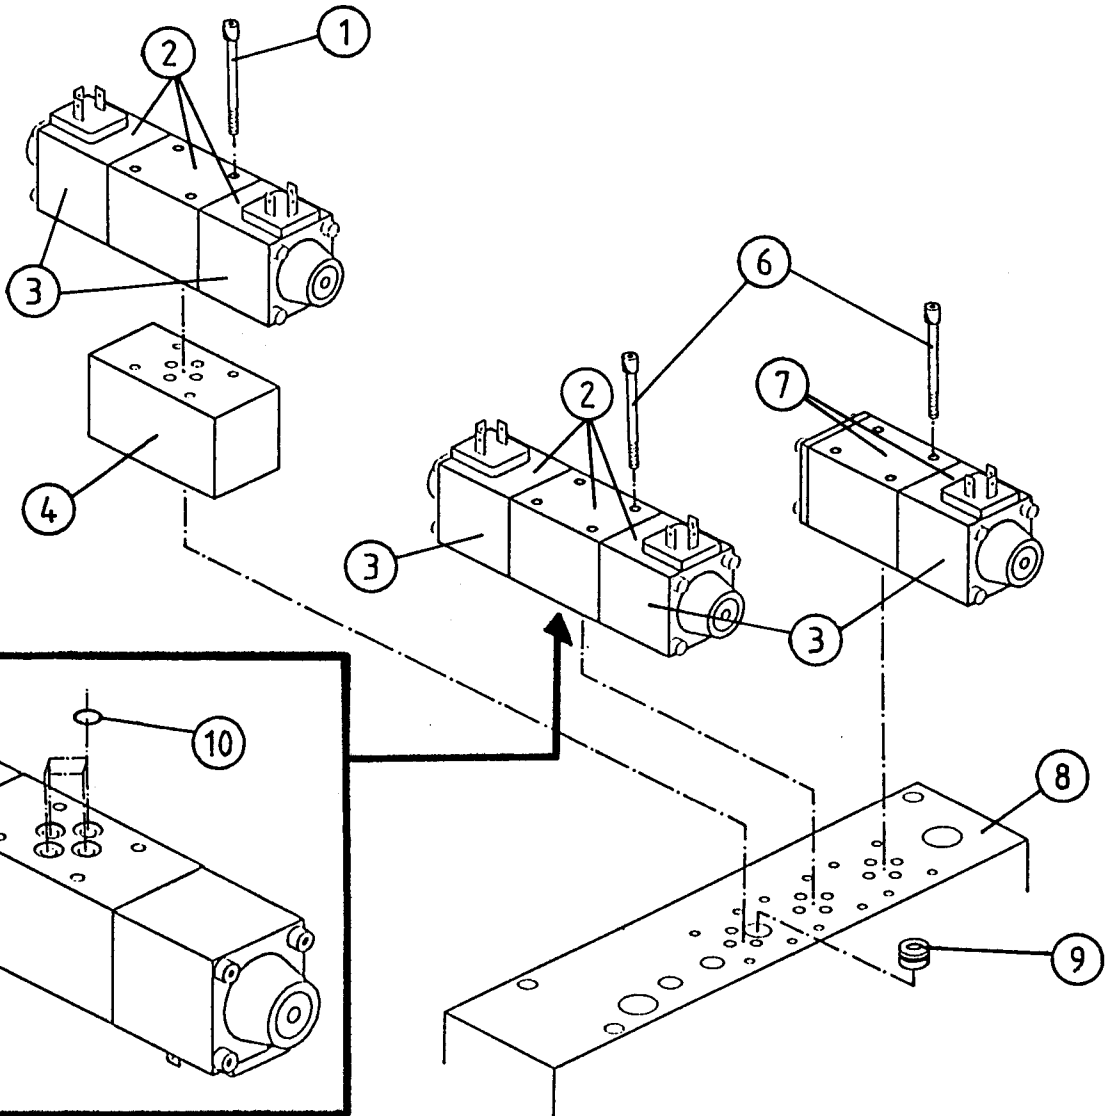

NORSE AUTO WRAP SPARE PARTS LIST

1500 EH/1504 EH

MANOUVER CENTRAL

POS.	ART.NO.	NUMBER	TERM - TYPE - DIMENSION	(15EH 8-8)
		1500 1504		
	34085800	1	-	Manouver central, compl. w/valves, AW 1500
	34087547	-	1	Manouver central, compl. w/valves, AW 1504
1	34086800	1	1	Master valve
2	34044007	1	1	O-ring set for master valve
3	34119032	4	4	Blind-plug, M12 x 12
4	34041600	4	4	Tightening ring, DKAZ 1/4"
5	34041700	8	8	Tightening ring, DKAZ 3/8"
6	34060100	1	1	Fitting, 3/8" x 3/8"
7	34119033	3	3	Set screw, M8 x 70
8	34920534	1	1	Blind-plug, 3/4" UNC
9	34041800	3	3	Tightening ring, DKAZ 1/2"
10	34061845	1	1	Fitting, 1/2" x 1/2"
11	34086900	1	1	Safety valve, VM6 2-F
12	34044004	1	1	O-ring, DOWTY 114
13	34044003	1	1	Copper packing, 12 x 18 x 1,5 mm
14	34230500	3	3	Locking nut, M8
15	34119034	1	1	Set screw, 3/8"
16	34044006	1	1	O-ring set for 12 C 1-S
17	34084200	1	1	"John Deere" valve, 12 C 1-S
18	34086700	1	1	Volum-control, 22 l/min.
19	34044008	1	1	O-ring-set for Volume control
20	34061809	4	4	Fitting, 3/8" x 1/2"
21a	34061805	3	2	Fitting, 1/4" - 3/8"
21b	34060100	-	1	Fitting, 3/8" x 3/8"
22	34087519	1	1	Safety valve, 1D 30-F-30 S
23	34044010	1	1	O-ring set for safety valve
24	34061915	1	1	Nozzle, 1 mm
25	34061954	1	1	Fitting, 1/4" x 3/8" for nozzle

NORSE AUTO WRAP SPARE PARTS LIST

1500 EH / 1504 EH

8-9