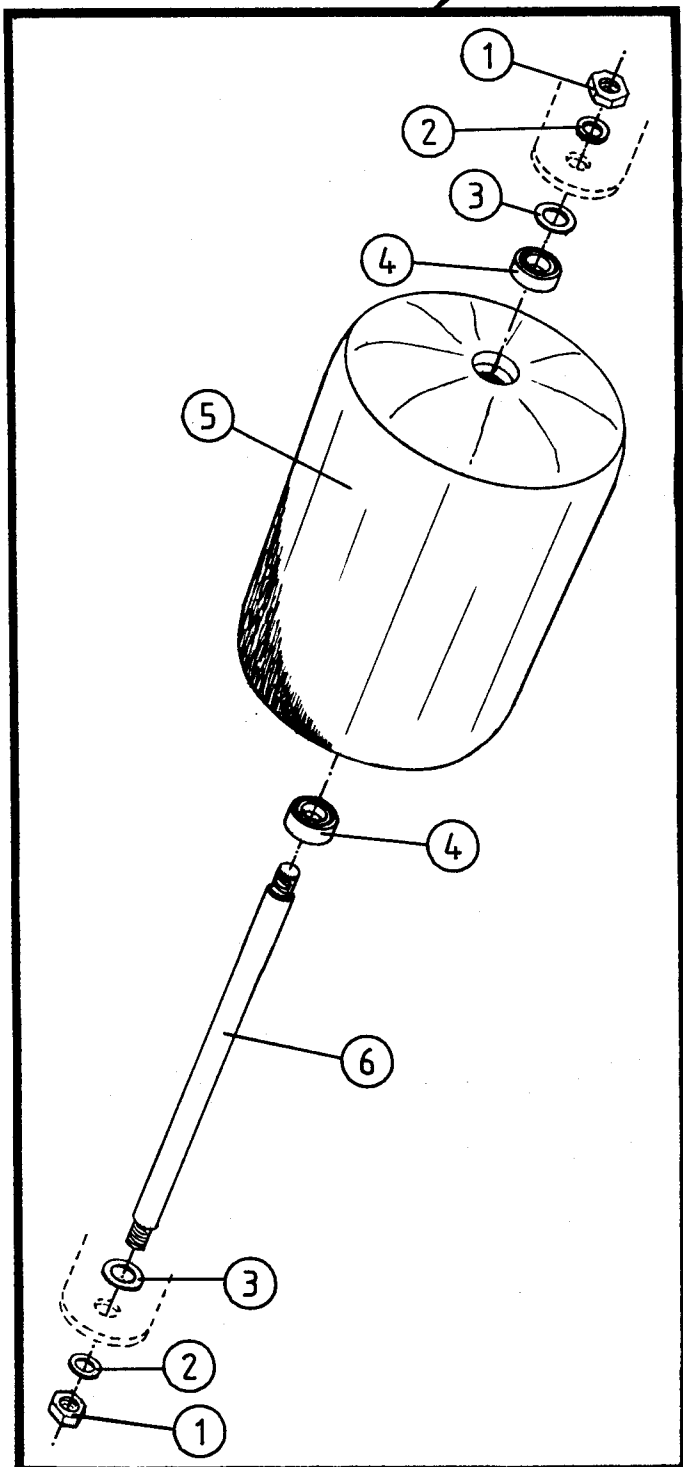

NORSE AUTO WRAP SPARE PARTS LIST

1500 EH / 1504 EH

CUTTER

POS.	ART.NO.	NO:	TERM - TYPE - DIMENSION	(15EH 5-1)
	34920529		Cutter compl. (1990) EH	
1	34851203	1	Joint cover	
2	34119017	1	Screw, M8 x 16	
3	34920524	1	Knife shaft	
4	34105632	1	Bolt for cylinder, 25 x 69 mm	
5	34240704	4	Locking ring, A-25	
6	34240709	4	Tracing ring, INA	
7	34320510	2	Bearing, INA - BE 20	
8	34230500	6	Locking nut, M8	
9	34920527	1	Fastening ear	
10	34110001	1	Screw, M8 x 35	
11	34112700	7	Screw, M8 x 30	
12	34061800	2	Fitting, 1/4" x M16 x 1,5	
13	34043500	2	Tightening ring, DKAZ M16	
14	34105631	1	Bolt for cylinder, 25 x 52 mm	
15	34920525	1	Fastening bracket for cylinder	
16a	34001111	1	Cutter cylinder, 40/20 x 125, (93-)	
16b	34001102	1	Cutter cylinder, 40/20 x125 UNI, (-93)	
16c	34043800	1	Gasket set for cylinder, 40/20 UNI, (-93)	
17	34920526	1	Mounting bracket	
18	34230400	1	Nut, M8	
19	34110003	1	Screw, M8 x 45	
20	34480009	1	Plastic sleeve	
21	34611326	1	Cutter arm, (plastic tail) (from 1990)	
22	34150002	9	Poprivet, 4,8 x 17 mm	
23	34450410	1	Rubber strip	
24	34920585	1	Cutter, lower part, (93-)	
25	34430301	4	Danly spring	
26	34851205	1	Cover for cutter	
27	34302121	21	Washer, M8	
28	34230900	4	Locking nut, M10	

NORSE AUTO WRAP 1500 EH / 1504 EH

SPARE PARTS LIST

6-1