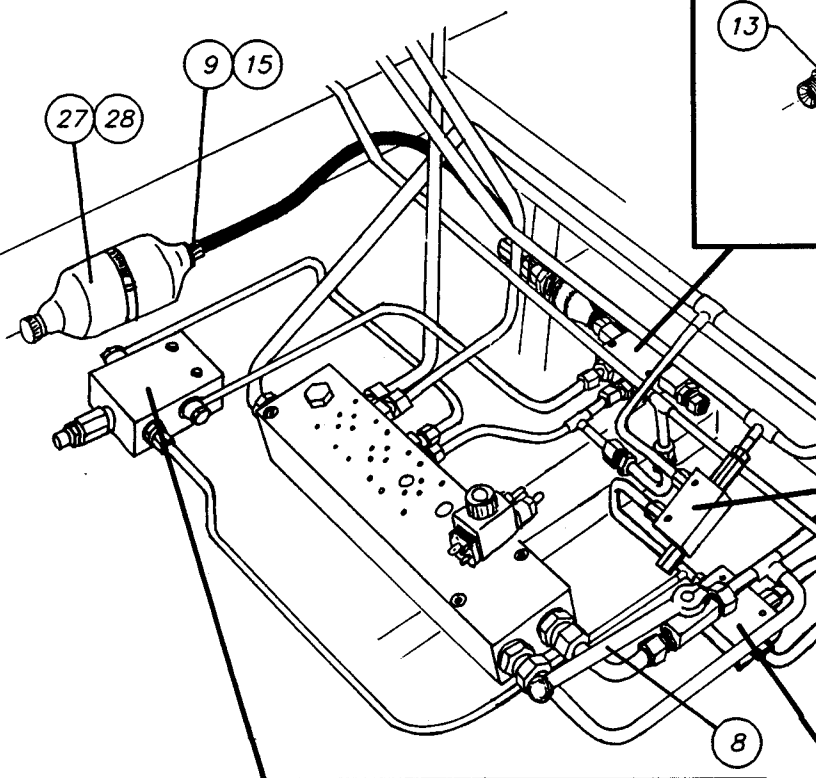

NORSE AUTO WRAP 1500 EH / 1504 EH

SPARE PARTS LIST

8-7

NORSE AUTO WRAP SPARE PARTS LIST

1500 EH / 1504 EH

DIFFERENT VALVES, 1504

POS.	ART. NO.	NO:	TERM - TYPE - DIMENSION	(15EH 8-7)
1	34061944	2	T-piece, 1/4" ext.	
2	34061866	2	Fitting, 1/4" ext. x 1/4" w/swivel	
3	34041600	12	Tightening ring, DKAZ 1/4"	
4	34085500	1	Choker/non-return valve, 1/4"	
5	34061803	3	Fitting, 1/4" x 1/4"	
6	34119007	1	Screw, M5 x 35	
7	34082100	2	Double pilot, non-return valve, Fimma BP2/07	
8	34085900	1	Ball valve, M18 x 1,5	
9	34061964	1	Fitting, M18x1,5 x 1/4"	
10	34311102	1	Washer, 5mm	
11	34041000	1	Copper packing, 1/4"	
12	34061965	1	T-piece, 1/4" ext. + 1 w/swivel	
13	34061805	6	Ansatsnippel, 3/8" x 1/4"	
14	34087517	1	Shuttle valve, VS-06	
15	34044045	1	Copper packing, M18	
16	34061885	1	Blind-plug, 1/4"	
17	34087545	1	Squeeze valve, compl.	
18	34041800	4	Tightening ring, DKAZ, 1/2"	
19	34061943	2	Fitting, 1/2" ext. x M16x1,5 int.	
20	34043500	4	Tightening ring, DKAZ, M16	
21	34061935	2	Screw, M16 x 1,5 for hose coupling	
22	34061809	1	Fitting, 1/2" x 3/8"	
23	34087546	1	Squeeze valve, 4H410, adjustable	
24	34044046	-	O-ring set for 4H410	
25	34061886	1	Blind-plug, 3/8"	
26	34041700	1	Tightening ring, DKAZ, 3/8"	
27	34061963	1	Accumulator, H 350 R	
28	34260206	1	Hose clamp, 77-95 mm	
29	34230100	2	Locking nut, M5