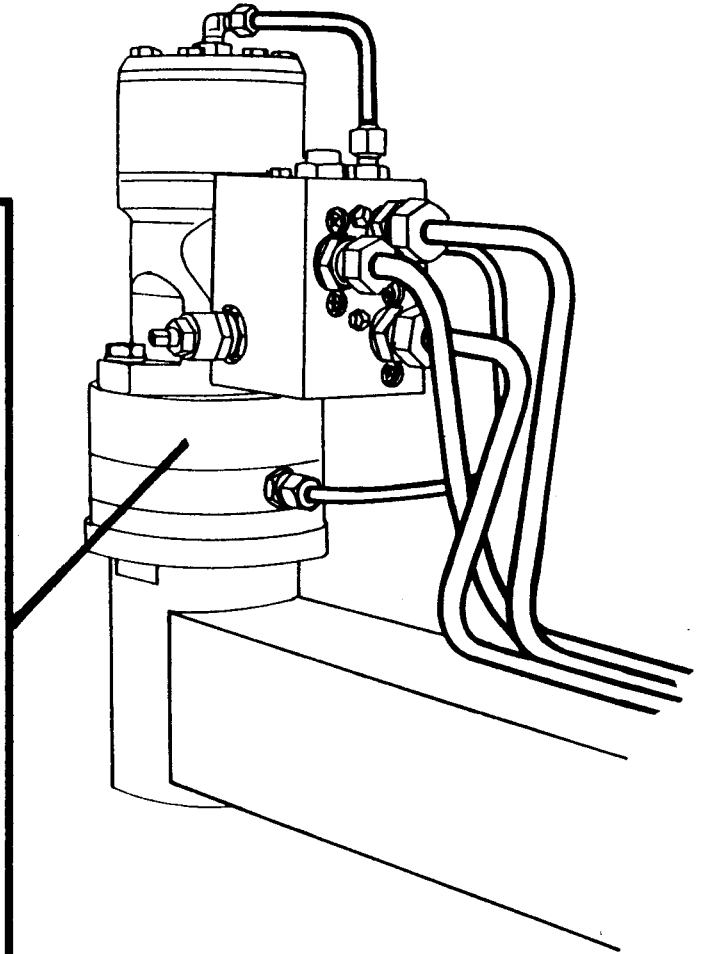

NORSE AUTO WRAP 1500 EH / 1504 EH

SPARE PARTS LIST

8-2

NORSE AUTO WRAP 1500 EH / 1504 EH

SPARE PARTS LIST

ROTATION ARM MOTOR / BRAKE

POS.	ART.NO.	NO:	TERM - TYPE - DIMENSION	(15EH 8-2)
1	34111000	2	Screw, M12 x 110	
2	34310600	2	Spring washer, 12 mm	
3a	34090120	1	Hydr. motor, CR 400 S	
3b	34044024	-	Gasket set, CR 400 S	
3c	34043900	-	Gasket set, MS 400, (older type)	
4	34061953	1	Albow fitting, adjustable, 1/4"	
6	34130215	1	Conversion, spline/wedge, compl.	
7	34280002	2	Steering pin for brake, (92-)	
8a	34090127	1	Hydr. brake, RF 40, (92-)	
8b	34044044	2	O-ring for brake, 82,27 x 1,78 mm	
8c	34044028	-	Repair set for brake, RF 40	
8d	34044027	-	Repair set for brake, RF 30, (older type)	
9	34061927	1	Fitting, 1/8" x 1/4"	
10	34041500	1	Tightening ring, DKAZ 1/8"	
12	34611338	1	Sationary arm