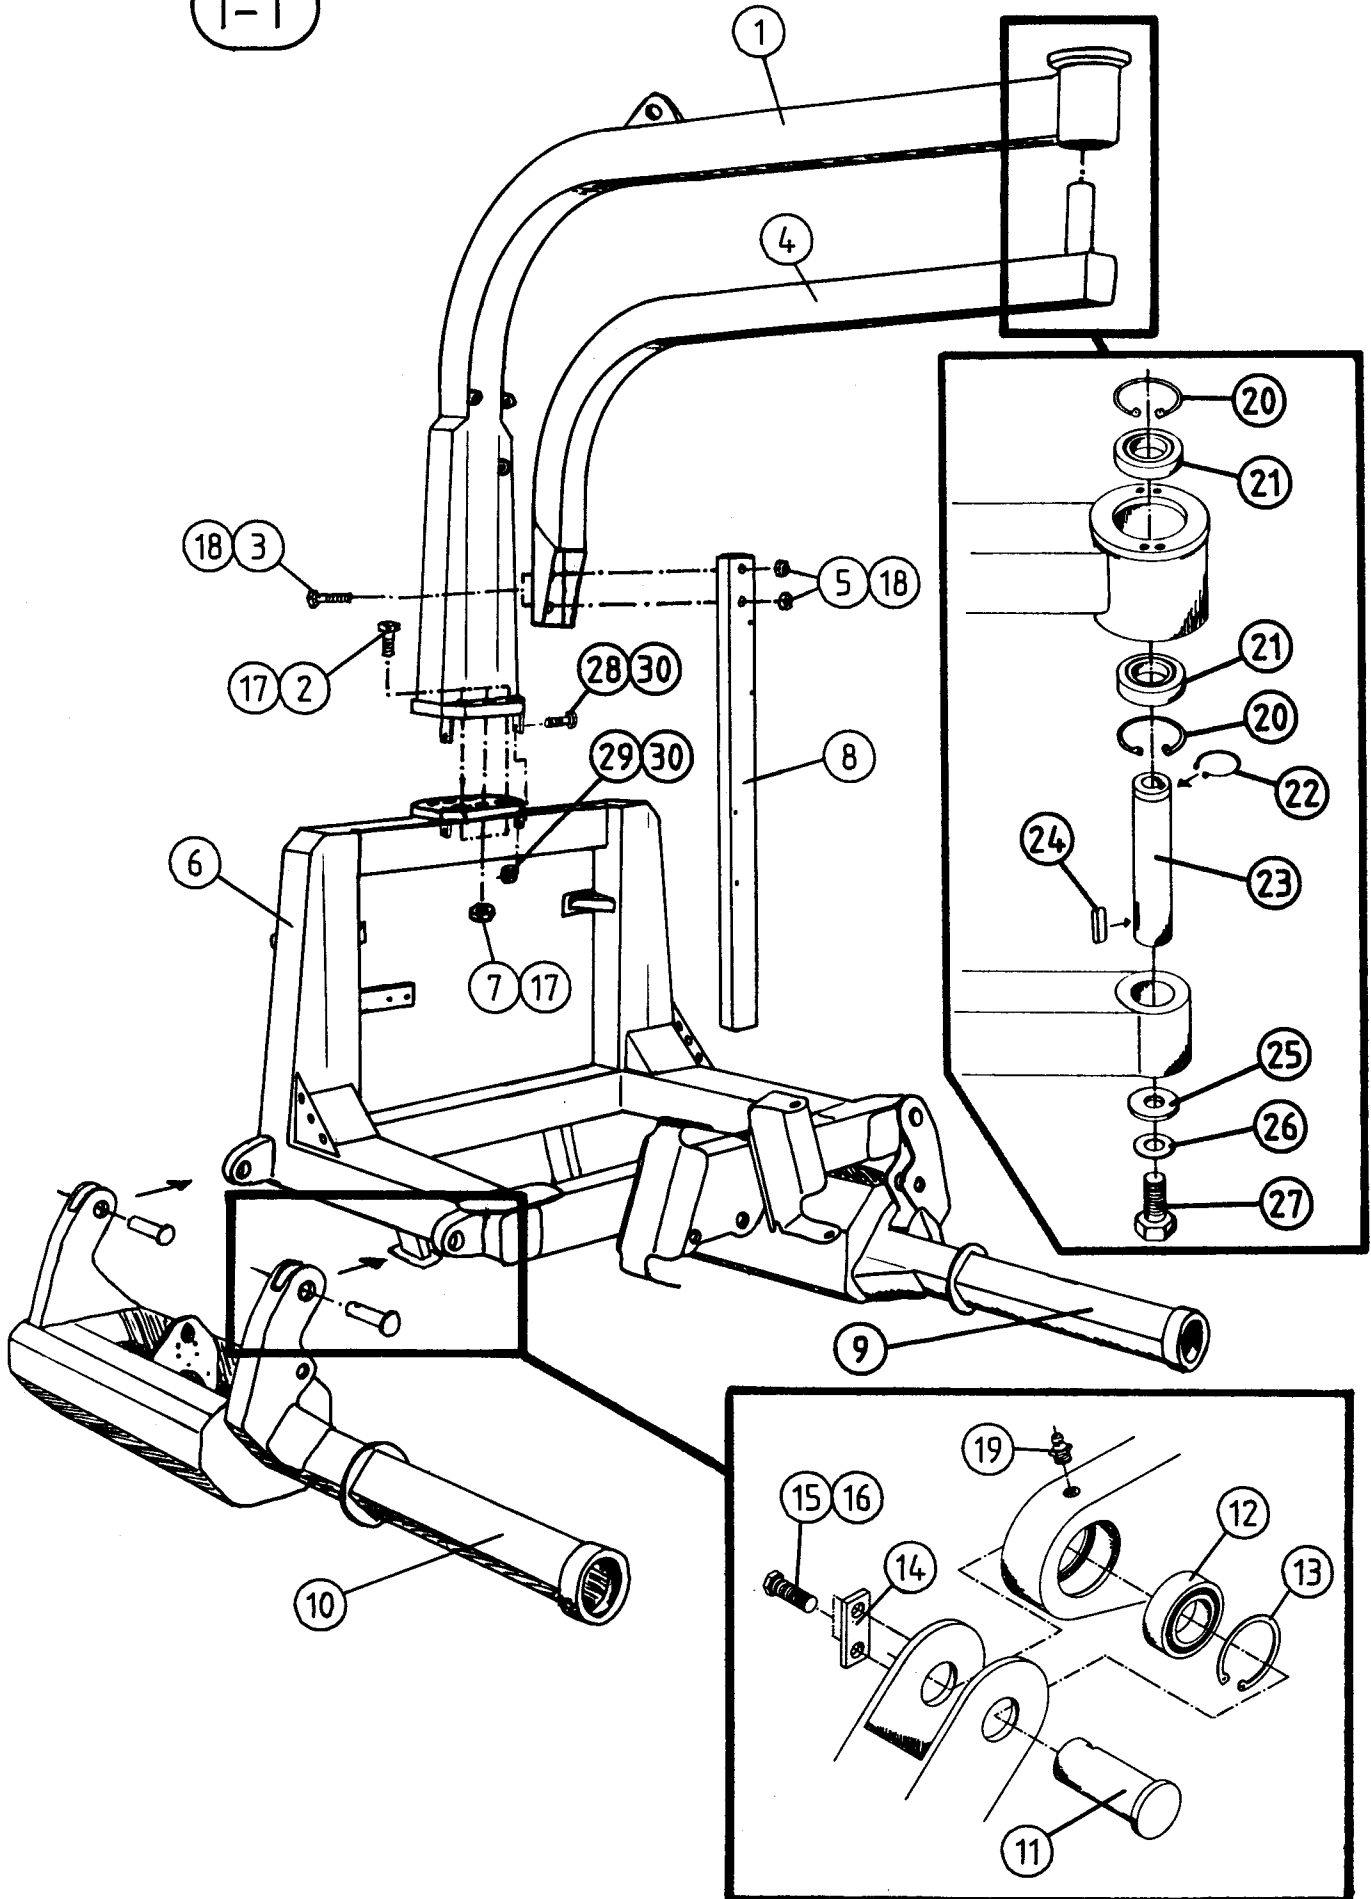

NORSE AUTO WRAP 1500 EH / 1504 EH

SPARE PARTS LIST

1-1

NORSE AUTO WRAP SPARE PARTS LIST

1500 EH / 1504 EH

MAIN FRAME / STATIONARY ARM / ROTATION ARM

POS.	ART. NO.	NO:	TERM - TYPE - DIMENSION	(15EH 1-1)
1	34611338	1	Stationary arm	
2	34118400	5	Screw, M16 x 55	
3	34117500	2	Screw, M12 x 70	
4	34611351	1	Rotation arm, (92-)	
5	34231300	2	Locking nut, M12	
6	34611372	1	Main frame, wide, (93-)	
7	34232100	5	Locking nut, M16	
8	34611340	1	Wrapping arm	
9	34920591	1	Roller arm, left, (93-)	
10	34920590	1	Roller arm, right, (93-)	
11	34105625	4	Hinge bolt, ø30 x 76	
12	34320521	4	Joint bearing	
13	34240400	4	Locking ring, I-47	
14	34680011	4	Locking piece	
15	34119017	8	Screw, M8 x 16	
16	34310400	8	Spring washer	
17	34302125	10	Washer, 16 mm	
18	34302135	4	Washer, 13 x 40 x 2 mm	
19	34060900	4	Grease nippel	
20	34240702	2	Locking ring, I-80	
21	34320503	2	Ball bearing, 6010 2 RS	
22	34240703	1	Locking ring	
23	34130224	1	Rotating arm shaft, (92-)	
24	34270109	1	Wedge, A14 x 9 x 50	
25	34302139	1	Washer	
26	34312009	1	Locking washer, M20	
27	34115700	1	Screw, M20 x 40	
28	34117200	2	Screw, M10 x 35	
29	34230900	2	Locking nut, M10	
30	34302122	4	Washer, M10	
	34970106	1	Decales-set, main frame	
	34970107	1	Decales-set, upper frame