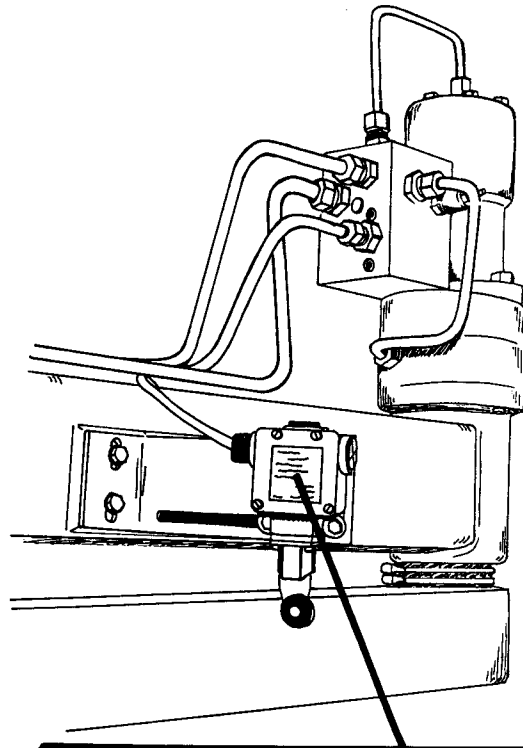

NORSE AUTO WRAP 1500 EH / 1504 EH

SPARE PARTS LIST

7-2

NORSE AUTO WRAP 1500 EH / 1504 EH

SPARE PARTS LIST

ROTATION COUNTER

POS.	ART.NO.	NO:	TERM - TYPE - DIMENSION	(15EH 7-2)
1	34230300	2	Locking nut, M6	
2	34302120	2	Washer, M6	
3	34680016	1	Switch bracket	
4	34230100	2	Locking nut, M5	
5	34950154	1	Limit switch, XCK - M115	
6	34119029	2	Screw, M5 x 20	
7	34302136	2	Washer, 5,3 x 15 x 1,25 mm	
8	34950155	1	PG Nippel, PG-11