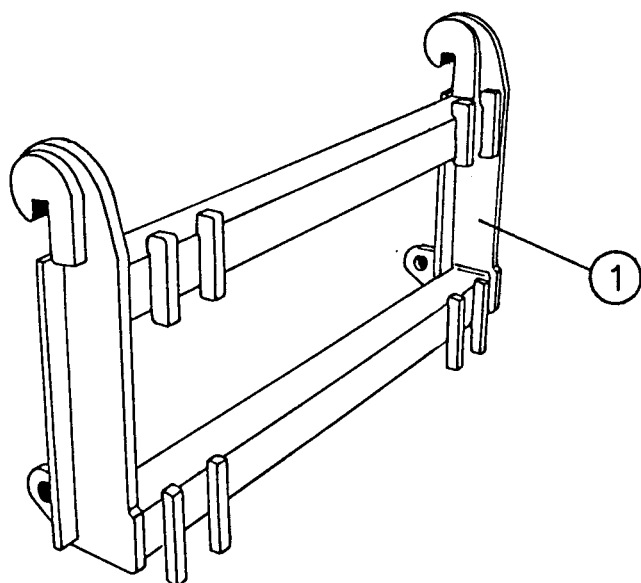

* Also on page 1-1.

NORSE AUTO WRAP 1500 EH / 1504 EH

SPARE PARTS LIST

1-3

NORSE AUTO WRAP 1500 EH / 1504 EH

SPARE PARTS LIST

COVERS

POS.	ART.NO.	NO.	TERM - TYPE - DIMENSION	(15EH 1-3)
1	34110092	28	Screw, M6 x 10	
3	34920544	2	Covering, "free wheel" coupling	
4	34920543	2	Covering, oil motor	
5	34920541	2	Cover plate	
6	34920542	2	End cover	
7	34302134	28	Washer, 6,4 x 20 x 2 mm	
8	34230500	4	Locking nut, M8	
9	34302121	4	Washer, M8	
10	34920545	1	Valve cover	

NORSE AUTO WRAP 1500 EH / 1504 EH

SPARE PARTS LIST

2-1

NORSE AUTO WRAP 1500 EH / 1504 EH

SPARE PARTS LIST

FASTENING BRACKETS, THREE POINT

POS.	ART. NO.	NO:	TERM - TYPE - DIMENSION	(15EH 2-1)
1	34220700	6	Split pin, 5 x 40 mm	
3	34105635	1	Top-stay bolt, w/chain	
4	34680024	1	Fastening bracket, left	
5	34105636	2	Bolt for lifting arm, w/chain	
6	34680023	1	Fastening bracket, right	
7	34116400	6	Screw, M16 x 30	
8	34310800	6	Spring washer, M16	
9	34251401	2	Locking bar	
10	34200201	3	Linch pin, 10 mm, w/chain	

NORSE AUTO WRAP 1500 EH / 1504 EH

SPARE PARTS LIST

2-2

NORSE AUTO WRAP SPARE PARTS LIST

1500 EH / 1504 EH

FASTENING BRACKETS, FRONT LOADER

POS.	ART. NO.	NO:	TERM - TYPE - DIMENSION	(15EH 2-2)
1	34703805	1	Fastening bracet, VOLVO 621/641 (extra)	
2	34703806	1	Fastening bracet, VOLVO 4300 (extra)	
* 3	34660103	2	Fastening bracket, Ålø front loader	
* 4	34660101	2	Fastening bracket, Trima/Bergsjø front loader	