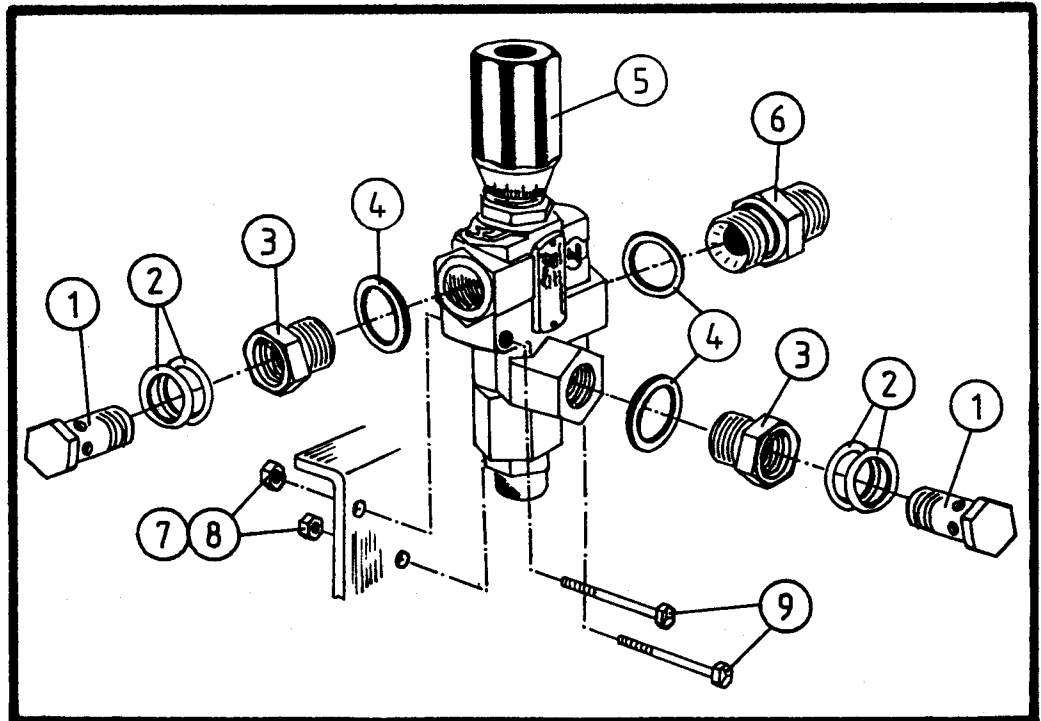

NORSE AUTO WRAP 1500 EH / 1504 EH

SPARE PARTS LIST

8-3

NORSE AUTO WRAP 1500 EH / 1504 EH

SPARE PARTS LIST

VOLUM CONTROL VALVES

POS.	ART. NO.	NO:	TERM - TYPE - DIMENSION	(15EH 8-3)
1	34061935	4	Screw, M16 x 1,5, for hose coupling	
2	34043500	8	Tightening ring, DKAZ M16	
3	34061943	4	O-nipple, 1/2" ext. x M16 x 1,5 int.	
4	34041800	6	Tightening ring, DKAZ 1/2"	
5	34085600	2	Volum control valve	
5b	34044032	-	Gasket set for volum control valve	
6	34061809	2	Fitting, 1/2" x 3/8"	
7	34302134	4	Washer, 6,4 x 20 x 2 mm	
8	34230300	4	Locking nut, M6	
9	34119009	4	Screw, M6 x 45