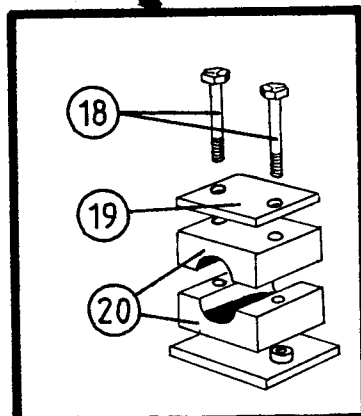

NORSE AUTO WRAP SPARE PARTS LIST

1500 EH / 1504 EH

TUBES AND HOSES, MAIN FRAME

POS.	ART. NO.	NO:	TERM - TYPE - DIMENSION	(15EH 4-3)
1	34061934	1	Fitting, 1/2"	
2	34301200	2	Washer, 21 x 37 x 3 mm	
3	34041800	2	Tightening ring, DKAZ 1/2"	
4	34082900	1	No return valve, 1/2"	
5	34061868	1	O-fitting, 1/2" external x 1/2" w/swivel	
6	34061874	1	T-piece, 1/2" external	
* 7	34051772	1	Hose, 3/8" x 370 mm	
* 8	34051769	1	Hose, 1/2" x 2m	
* 9	34051770	1	Hose, 1/2" x 1,5m	
* 10	34051773	1	Hose, 3/8" x 370 mm	
11	34160126	1	Tube, (10mm), (not for 1504)	
12	34051810	1	Hose, 1/4" x 550 mm	
13	34051809	3	Hose, 1/4" x 600 mm	
14	34051811	2	Hose, 1/4" x 530 mm	
15	34160120	1	Tube, (12mm)	
16	34160121	1	Tube, (12mm)	
* 17	34051778	1	Hose, 1/2" x 535 mm	
18	34160123	1	Tube, (12mm)	
19	34260109	4	Tube holder, single 12mm	
20	34260108	2	Top-plate, single 6 - 12 mm	
21	34119001	2	Screw, M6 x 30	
22	34119046	2	Screw, M6 x 55	
23	34260106	2	Tube holder, single 10mm	
24	34260114	2	Tube holder, single 22mm	
25	34260115	1	Top-plate, single 22mm	
26	34119051	2	Screw, M6 x 40	
27	34061809	1	Fitting, 1/2" x 3/8"	
28	34060100	1	Fitting, 3/8" x 3/8"	

* Also on page 4-2.

NORSE AUTO WRAP 1500 EH / 1504 EH

SPARE PARTS LIST

4-4