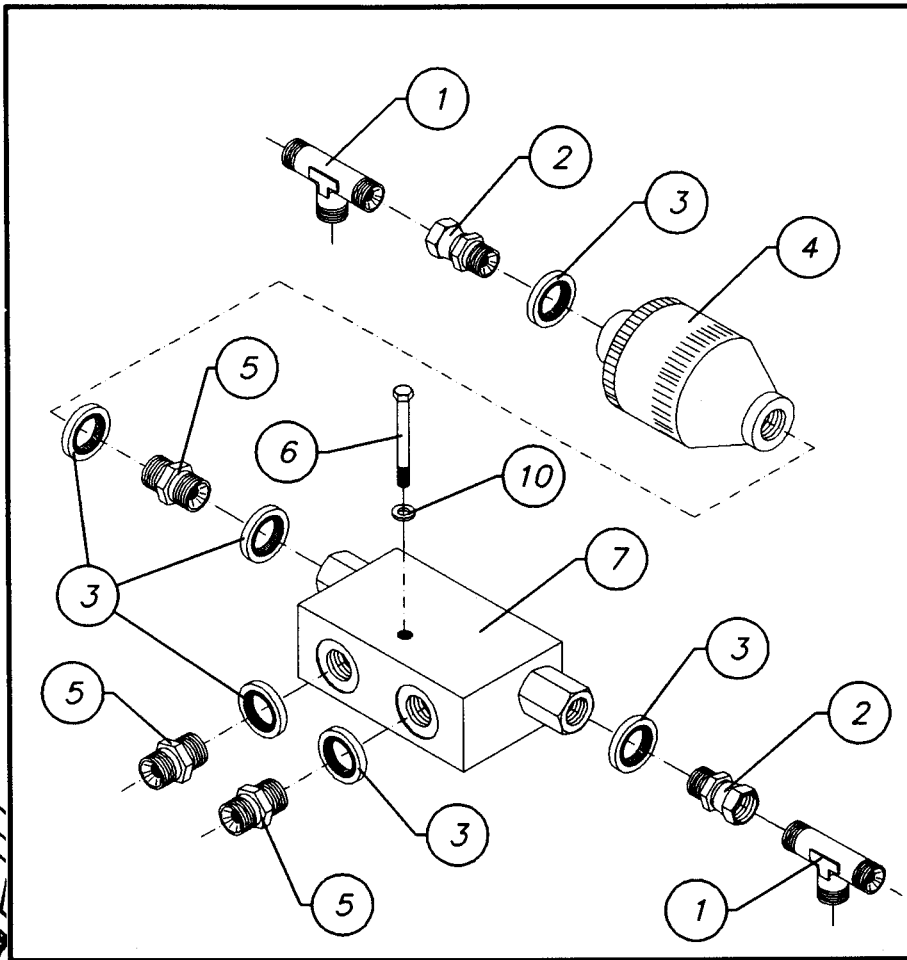

NORSE AUTO WRAP 1500 EH / 1504 EH

SPARE PARTS LIST

8-6

NORSE AUTO WRAP SPARE PARTS LIST

1500 EH / 1504 EH

DIFFERENT VALVES, 1500

POS.	ART.NO.	NO.	TERM - TYPE - DIMENSION	(15EH 8-6)
1	34061944	2	T-piece, 1/4" ext.	
2	34061866	2	Fitting, 1/4" ext. x 1/4" w/swivel	
3	34041600	6	Tightening ring, DKAZ 1/4"	
4	34085500	1	Choker/non-return valve, 1/4"	
5	34061803	6	Fitting, 1/4" x 1/4"	
6	34119007	1	Screw, M5 x 35	
7	34082100	1	Double pilot, non-return valve, Fimma BP2/07	
8	34085900	1	Ball valve, M18 x 1.5	
9	34087517	1	Shuttle valve, VS-06	
10	34311102	1	Spring washer, 5 mm	
11	34041000	3	Copper packing, 1/4"