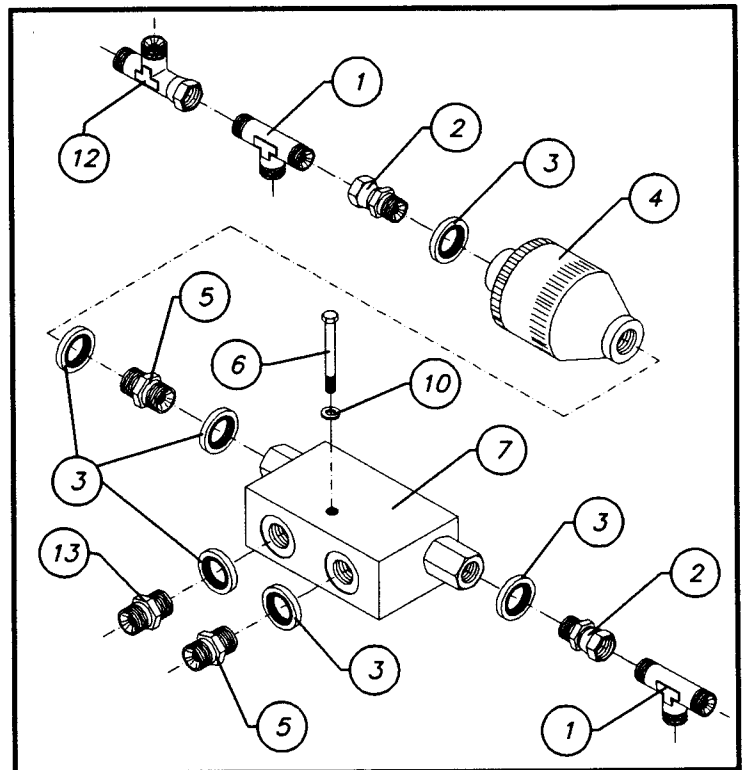

NORSE AUTO WRAP 1500 EH / 1504 EH

SPARE PARTS LIST

8-7

NORSE AUTO WRAP SPARE PARTS LIST

1500 EH / 1504 EH

DIFFERENT VALVES, 1504

POS.	ART. NO.	NO:	TERM - TYPE - DIMENSION	(15EH 8-7)
1	34061944	2	T-piece, 1/4" ext.	
2	34061866	2	Fitting, 1/4" ext. x 1/4" w/swivel	
3	34041600	12	Tightening ring, DKAZ 1/4"	
4	34085500	1	Choker/non-return valve, 1/4"	
5	34061803	3	Fitting, 1/4" x 1/4"	
6	34119007	1	Screw, M5 x 35	
7	34082100	2	Double pilot, non-return valve, Fimma BP2/07	
8	34085900	1	Ball valve, M18 x 1,5	
9	34061964	1	Fitting, M18x1,5 x 1/4"	
10	34311102	1	Washer, 5mm	
11	34041000	1	Copper packing, 1/4"	
12	34061965	1	T-piece, 1/4" ext. + 1 w/swivel	
13	34061805	6	Ansatsnippel, 3/8" x 1/4"	
14	34087517	1	Shuttle valve, VS-06	
15	34044045	1	Copper packing, M18	
16	34061885	1	Blind-plug, 1/4"	
17	34087545	1	Squeeze valve, compl.	
18	34041800	4	Tightening ring, DKAZ, 1/2"	
19	34061943	2	Fitting, 1/2" ext. x M16x1,5 int.	
20	34043500	4	Tightening ring, DKAZ, M16	
21	34061935	2	Screw, M16 x 1,5 for hose coupling	
22	34061809	1	Fitting, 1/2" x 3/8"	
23	34087546	1	Squeeze valve, 4H410, adjustable	
24	34044046	-	O-ring set for 4H410	
25	34061886	1	Blind-plug, 3/8"	
26	34041700	1	Tightening ring, DKAZ, 3/8"	
27	34061963	1	Accumulator, H 350 R	
28	34260206	1	Hose clamp, 77-95 mm	
29	34230100	2	Locking nut, M5