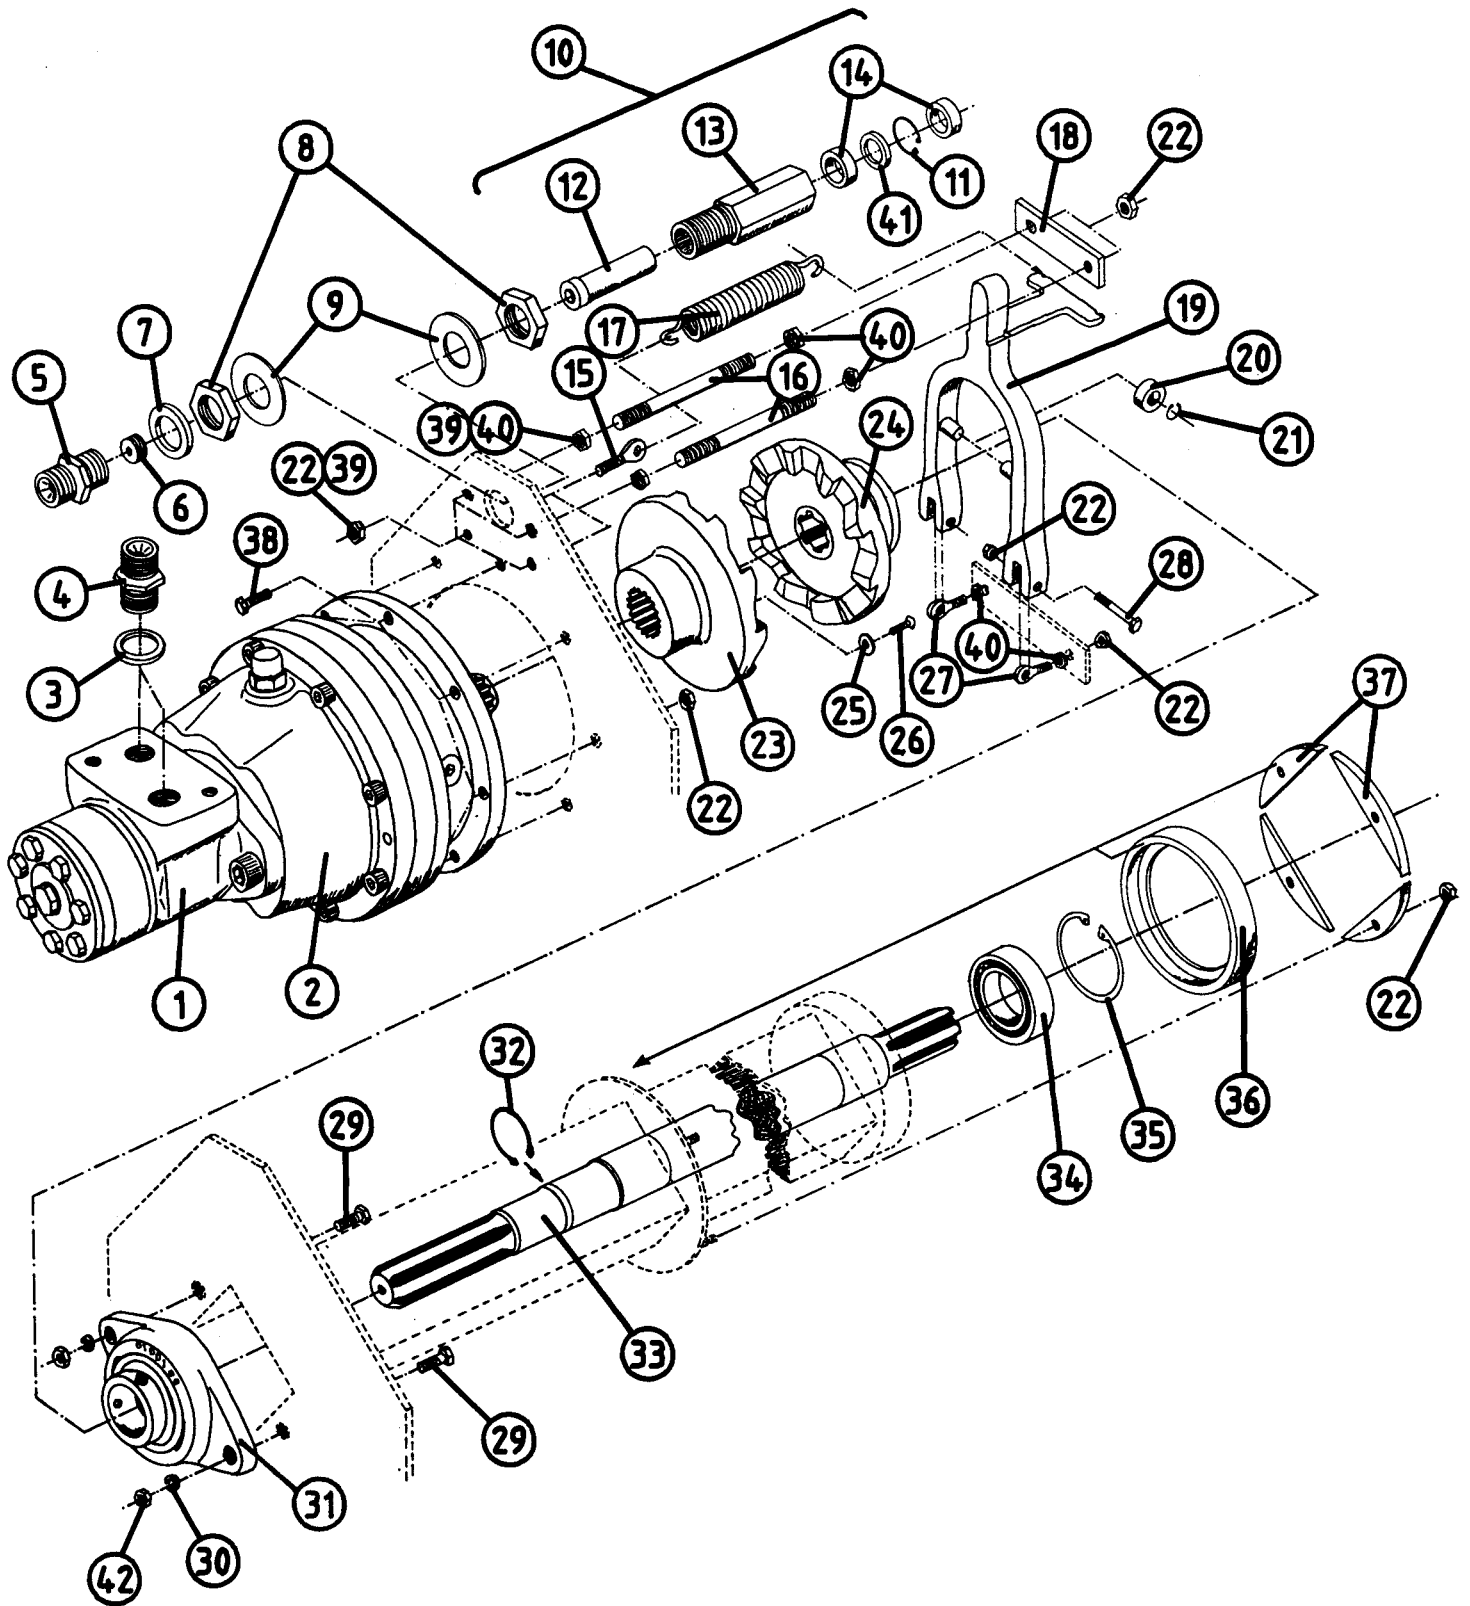

NORSE AUTO WRAP 1500 EH / 1504 EH

SPARE PARTS LIST

6-3

NORSE AUTO WRAP SPARE PARTS LIST

1500 EH / 1504 EH

ROLLERS WORKING

POS.	ART. NO.	NO:	TERM - TYPE - DIMENSION	(15EH 6-3)
1 + 2	34090119	2	Gear motor, compl.	
1a	34090112	2	Roller motor, CH 200 S	
1b	34044025	-	Gasket set for CH 200 S	
2a	34090128	2	Planet gear, PG 100, (1:6)	
2b	34044031	-	Repair set for PG 100	
3	34041800	4	Tightening ring, DKAZ. 1/2"	
4	34061804	4	Fitting, 1/2" x 1/4"	
5	34061954	2	Fitting, 3/8" x 1/4", for nozzle	
6	34061915	2	Nozzle, 1 mm	
7	34041700	2	Tightening ring, DKAZ 3/8"	
8	34239901	4	Hexagonal tube nut, 3/4" BSP	
9	34041300	4	Copper packing, 3/4"	
10	34001107	2	Free coupling cylinder, compl. (92-)	
11	34240717	2	Locking ring, I 22	
12	34020604	2	Bar, (92-)	
13	34010703	2	Sleeve, (92-)	
14	34044016	2	Gasket set for free coupling cylinder, (92-)	
15	34119043	4	Eye bolt, M8 X 25	
16	34119042	4	Thread bar, M8 X 180	
17	34430300	4	Spring	
18	34380500	2	Stop bar	
19	34920537	2	Fork	
20	34320518	4	Roller, LR 201 NPPU	
21	34240716	4	Locking ring, A 12	
22	34230500	40	Locking nut, M8	
23	34140007	2	Coupling-half, gear	
24	34140008	2	Coupling-half, shaft	
25	34302134	6	Washer, 6,4 x 20 x 2 mm	
26	34110092	6	Screw, M6 x 10	
27	34119047	4	Eye screw, M8 x 50	
28	34110002	4	Screw, M8 x 40	
29	34118900	4	Screw, M12 x 40	
30	34310600	4	Spring washer, 12 mm	
31	34320520	2	Flange bearing, RCJTY 40	
32	34240701	2	Locking ring, A 40	
33	34130216	2	Roller shaft	
34	34320519	2	Bearing 1309, (ø45 x 100 x 25 mm)	
35	34240715	2	Locking ring, I 100	
36	34480014	2	Support ring, inside	
37	34920538	8	Inner clamp piece	
38	34112700	12	Screw, M8 x 30	
39	34302121	8	Washer, M8	
40	34230400	12	Nut, M8	
41	34031902	2	Support ring	
42	34231300	4	Locking nut, M12	