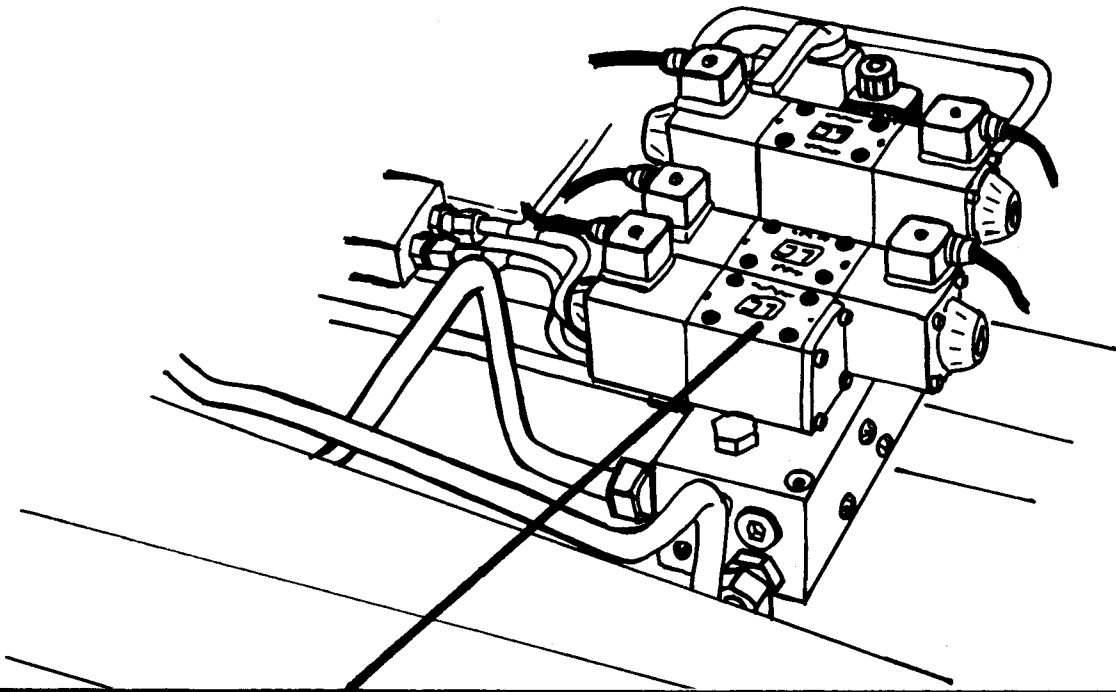

NORSE AUTO WRAP SPARE PARTS LIST

1500 EH/1504 EH

MANOUVER CENTRAL

POS.	ART.NO.	NUMBER	TERM - TYPE - DIMENSION	(15EH 8-8)
		1500 1504		
	34085800	1	-	Manouver central, compl. w/valves, AW 1500
	34087547	-	1	Manouver central, compl. w/valves, AW 1504
1	34086800	1	1	Master valve
2	34044007	1	1	O-ring set for master valve
3	34119032	4	4	Blind-plug, M12 x 12
4	34041600	4	4	Tightening ring, DKAZ 1/4"
5	34041700	8	8	Tightening ring, DKAZ 3/8"
6	34060100	1	1	Fitting, 3/8" x 3/8"
7	34119033	3	3	Set screw, M8 x 70
8	34920534	1	1	Blind-plug, 3/4" UNC
9	34041800	3	3	Tightening ring, DKAZ 1/2"
10	34061845	1	1	Fitting, 1/2" x 1/2"
11	34086900	1	1	Safety valve, VM6 2-F
12	34044004	1	1	O-ring, DOWTY 114
13	34044003	1	1	Copper packing, 12 x 18 x 1,5 mm
14	34230500	3	3	Locking nut, M8
15	34119034	1	1	Set screw, 3/8"
16	34044006	1	1	O-ring set for 12 C 1-S
17	34084200	1	1	"John Deere" valve, 12 C 1-S
18	34086700	1	1	Volum-control, 22 l/min.
19	34044008	1	1	O-ring-set for Volume control
20	34061809	4	4	Fitting, 3/8" x 1/2"
21a	34061805	3	2	Fitting, 1/4" - 3/8"
21b	34060100	-	1	Fitting, 3/8" x 3/8"
22	34087519	1	1	Safety valve, 1D 30-F-30 S
23	34044010	1	1	O-ring set for safety valve
24	34061915	1	1	Nozzle, 1 mm
25	34061954	1	1	Fitting, 1/4" x 3/8" for nozzle

NORSE AUTO WRAP SPARE PARTS LIST

1500 EH / 1504 EH

8-9