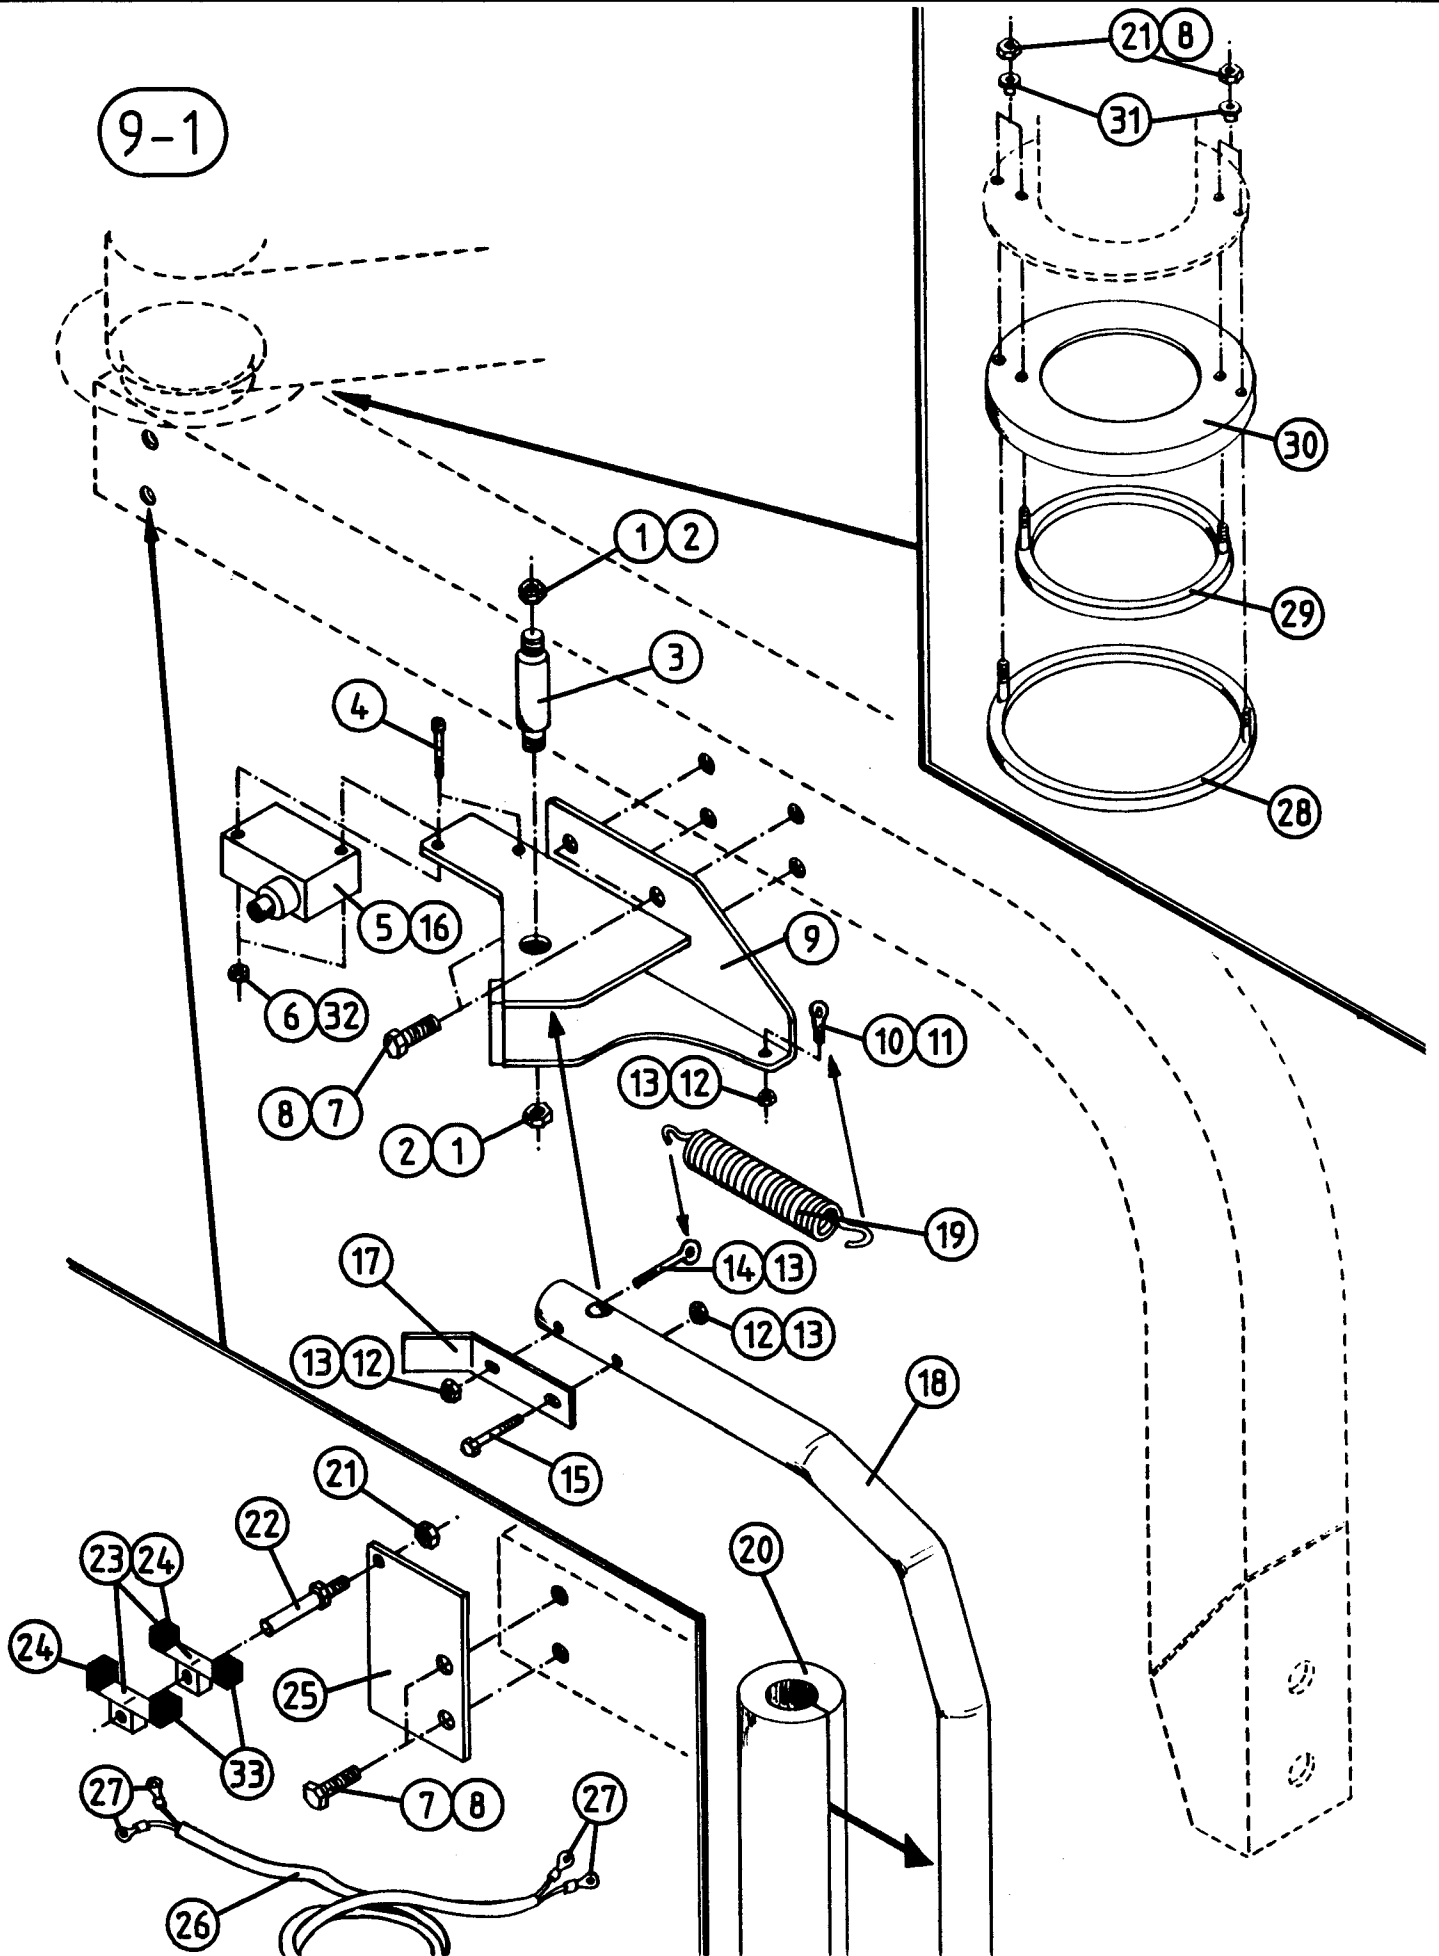

NORSE AUTO WRAP 1500 EH / 1504 EH

SPARE PARTS LIST

NORSE AUTO WRAP

1500 EH / 1504 EH

SPARE PARTS LIST

EMERGENCY STOP, 1992

POS.	ART. NO.	NO.	TERM - TYPE - DIMENSION	(15EH 9-1)
1	34230900	2	Locking nut, M10	
2	34302122	2	Washer, M10	
3	34105651	1	Hinge bolt	
4	34119078	2	Screw, M4 x 40	
5	34950179	1	Switch, 901VB1-PG	
6	34238900	2	Locking nut, M4	
7	34117100	6	Screw, M6 x 16	
8	34302120	10	Washer, M6	
9	34680028	1	Bracket for arm	
10	34119043	1	Eye screw, M8 x 25	
11	34230400	1	Nut, M8	
12	34230500	3	Locking nut, M8	
13	34302121	4	Washer, M8	
14	34119054	1	Eye screw, M8 x 45	
15	34110004	1	Screw, M8 x 50	
16	34950183	1	Nipple, PG 13,5	
17	34611356	1	Switch arm	
18	34611357	1	Releasing arm	
19	34430300	1	Spring	
20	34480020	1	Upholstery	
21	34230300	7	Locking nut, M6	
22	34950182	1	Brush holder bolt, BK 8/45	
23	34950169	2	Brush holder, DDo 85/29	
24	34950167	2	Brush, 8 x 5 x 12,5 mm	
25	34670118	1	Brush holder plate	
26	34950184	1	Switch cable	
27	34950097	4	Cable shoe	
28	34950185	1	Outer skidding ring	
29	34950186	1	Inner skidding ring	
30	34480019	1	Insulating disk	
31	34480017	4	Insulating sleeve	
32	34302140	2	Washer, M4	
33	34950309	2	Brass brush