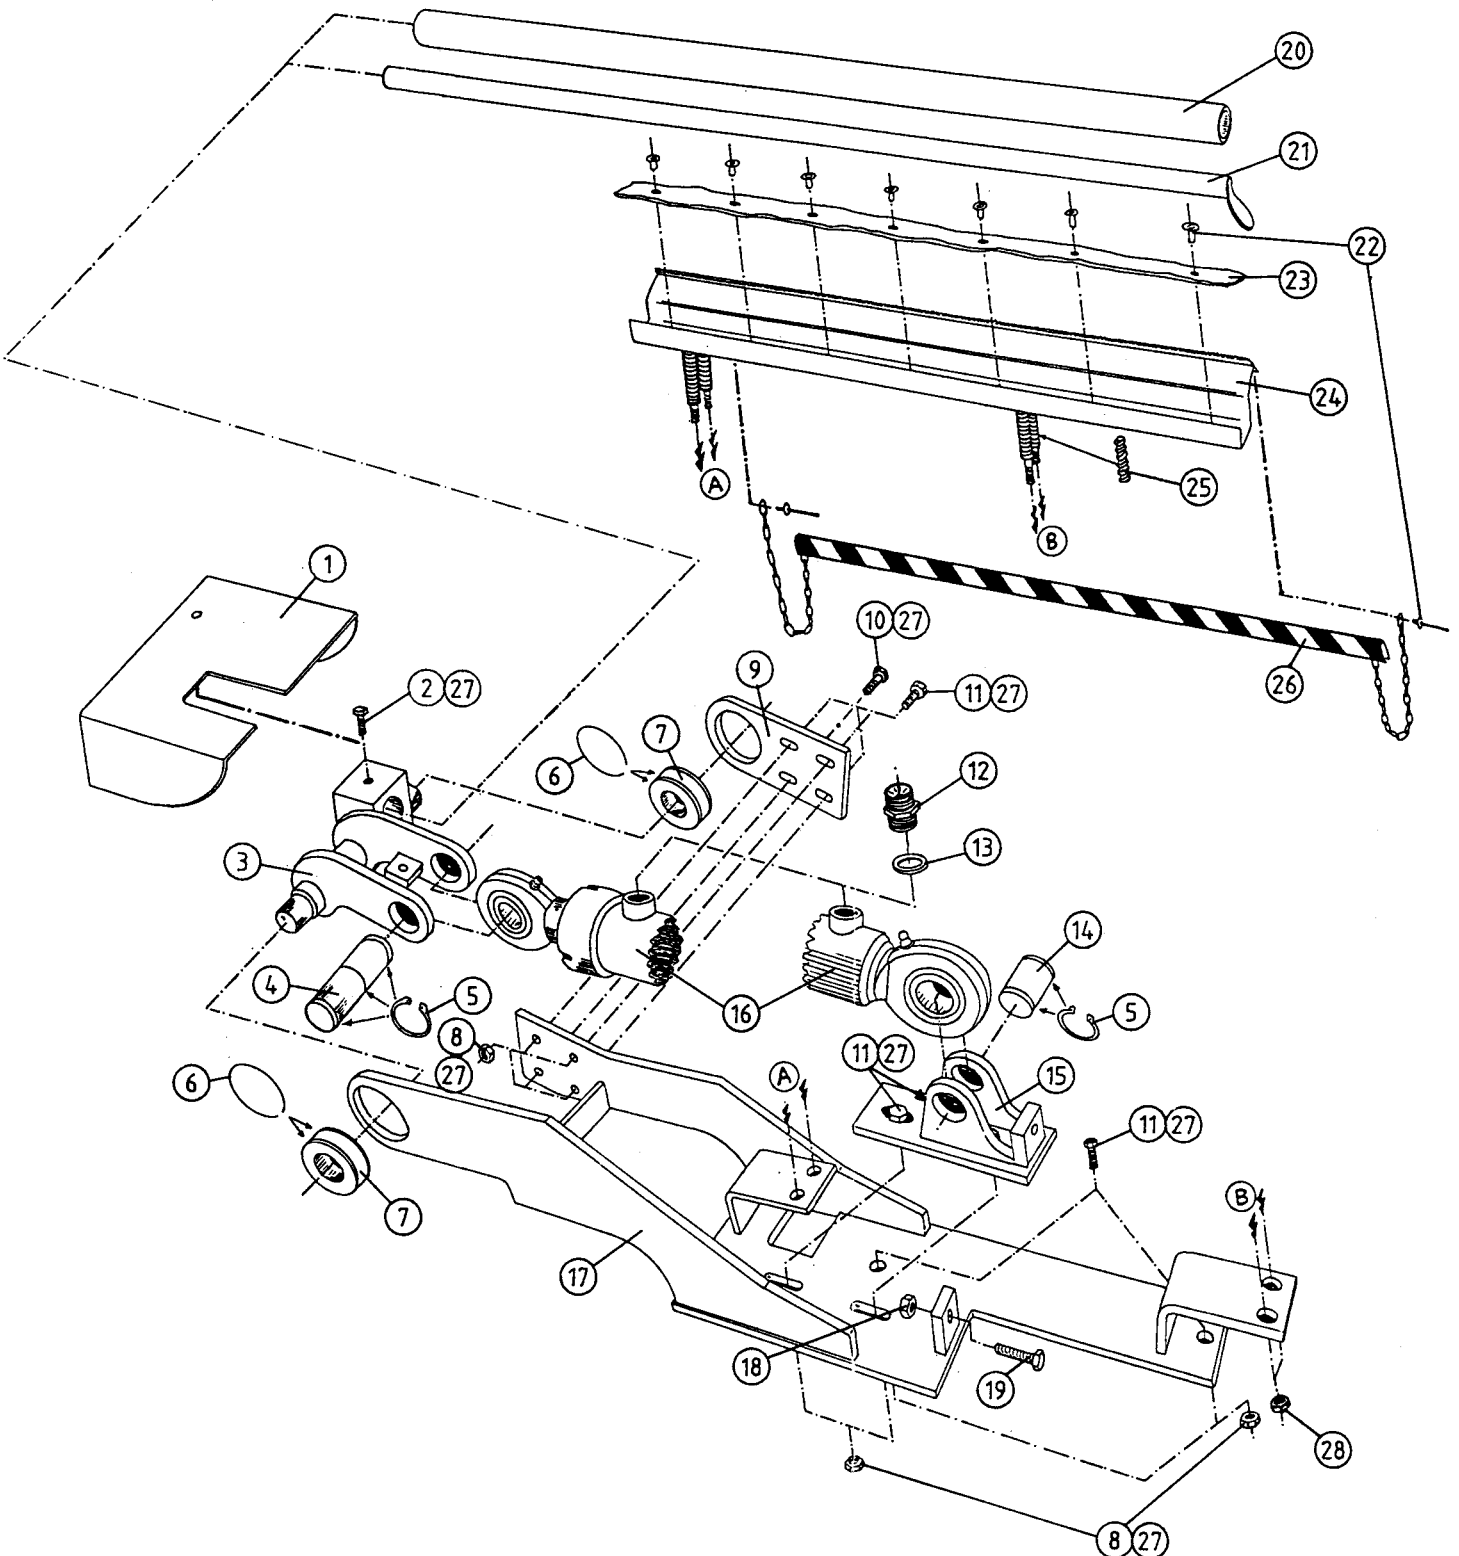

* Also on page 4-3.

NORSE AUTO WRAP 1500 EH / 1504 EH

SPARE PARTS LIST

4-5

NORSE AUTO WRAP SPARE PARTS LIST

1500 EH / 1504 EH

TUBES AND HOSES, BOTTOM FRAME, 1504

POS.	ART. NO.	NO:	TERM - TYPE - DIMENSION	(15EH 4-5)
1	34050008	1	Hose, 1/4" x 270 mm	
2	34160156	1	Tube, (10 mm)	
3	34160155	1	Tube, (10 mm)	
* 4	34160124	1	Tube, (10 mm)	
* 5	34160120	1	Tube, (12 mm)	
* 6	34160128	1	Tube, (8 mm)	
7	34160143	1	Tube, (8 mm)	
8	34160159	1	Tube, (8/10 mm)	
* 9	34160121	1	Tube, (12 mm)	
10	34160146	1	Tube, (10 mm)	
* 11	34160127	1	Tube, (8 mm)	
12	34160147	1	Tube, (10 mm)	
13	34160142	1	Tube, (10 mm)	
* 14	34160122	1	Tube, (12 mm)	
15	34160157	1	Tube, (10 mm)	

*Also on page 4-4.

NORSE AUTO WRAP 1500 EH / 1504 EH

SPARE PARTS LIST

5-1

NORSE AUTO WRAP SPARE PARTS LIST

1500 EH / 1504 EH

CUTTER

POS.	ART.NO.	NO:	TERM - TYPE - DIMENSION	(15EH 5-1)
	34920529		Cutter compl. (1990) EH	
1	34851203	1	Joint cover	
2	34119017	1	Screw, M8 x 16	
3	34920524	1	Knife shaft	
4	34105632	1	Bolt for cylinder, 25 x 69 mm	
5	34240704	4	Locking ring, A-25	
6	34240709	4	Tracing ring, INA	
7	34320510	2	Bearing, INA - BE 20	
8	34230500	6	Locking nut, M8	
9	34920527	1	Fastening ear	
10	34110001	1	Screw, M8 x 35	
11	34112700	7	Screw, M8 x 30	
12	34061800	2	Fitting, 1/4" x M16 x 1,5	
13	34043500	2	Tightening ring, DKAZ M16	
14	34105631	1	Bolt for cylinder, 25 x 52 mm	
15	34920525	1	Fastening bracket for cylinder	
16a	34001111	1	Cutter cylinder, 40/20 x 125, (93-)	
16b	34001102	1	Cutter cylinder, 40/20 x125 UNI, (-93)	
16c	34043800	1	Gasket set for cylinder, 40/20 UNI, (-93)	
17	34920526	1	Mounting bracket	
18	34230400	1	Nut, M8	
19	34110003	1	Screw, M8 x 45	
20	34480009	1	Plastic sleeve	
21	34611326	1	Cutter arm, (plastic tail) (from 1990)	
22	34150002	9	Poprivet, 4,8 x 17 mm	
23	34450410	1	Rubber strip	
24	34920585	1	Cutter, lower part, (93-)	
25	34430301	4	Danly spring	
26	34851205	1	Cover for cutter	
27	34302121	21	Washer, M8	
28	34230900	4	Locking nut, M10	