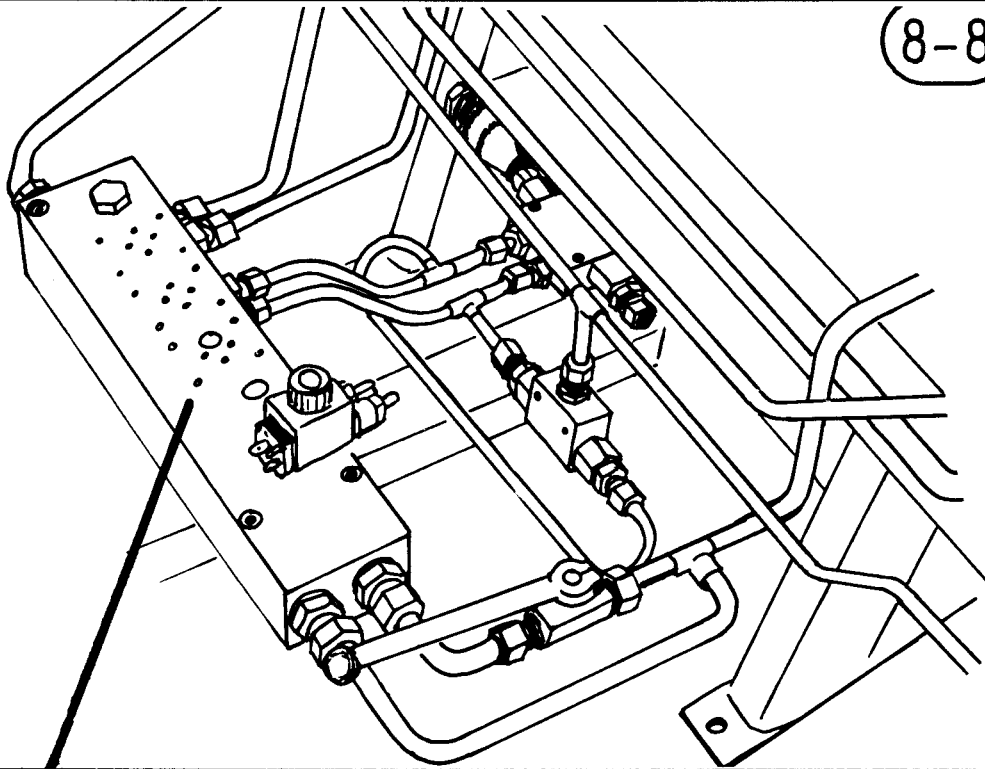

NORSE AUTO WRAP SPARE PARTS LIST

1500 EH / 1504 EH

DIFFERENT VALVES, 1504

POS.	ART. NO.	NO:	TERM - TYPE - DIMENSION	(15EH 8-7)
1	34061944	2	T-piece, 1/4" ext.	
2	34061866	2	Fitting, 1/4" ext. x 1/4" w/swivel	
3	34041600	12	Tightening ring, DKAZ 1/4"	
4	34085500	1	Choker/non-return valve, 1/4"	
5	34061803	3	Fitting, 1/4" x 1/4"	
6	34119007	1	Screw, M5 x 35	
7	34082100	2	Double pilot, non-return valve, Fimma BP2/07	
8	34085900	1	Ball valve, M18 x 1,5	
9	34061964	1	Fitting, M18x1,5 x 1/4"	
10	34311102	1	Washer, 5mm	
11	34041000	1	Copper packing, 1/4"	
12	34061965	1	T-piece, 1/4" ext. + 1 w/swivel	
13	34061805	6	Ansatsnippel, 3/8" x 1/4"	
14	34087517	1	Shuttle valve, VS-06	
15	34044045	1	Copper packing, M18	
16	34061885	1	Blind-plug, 1/4"	
17	34087545	1	Squeeze valve, compl.	
18	34041800	4	Tightening ring, DKAZ, 1/2"	
19	34061943	2	Fitting, 1/2" ext. x M16x1,5 int.	
20	34043500	4	Tightening ring, DKAZ, M16	
21	34061935	2	Screw, M16 x 1,5 for hose coupling	
22	34061809	1	Fitting, 1/2" x 3/8"	
23	34087546	1	Squeeze valve, 4H410, adjustable	
24	34044046	-	O-ring set for 4H410	
25	34061886	1	Blind-plug, 3/8"	
26	34041700	1	Tightening ring, DKAZ, 3/8"	
27	34061963	1	Accumulator, H 350 R	
28	34260206	1	Hose clamp, 77-95 mm	
29	34230100	2	Locking nut, M5	

NORSE AUTO WRAP 1500 EH / 1504 EH

SPARE PARTS LIST

8-8