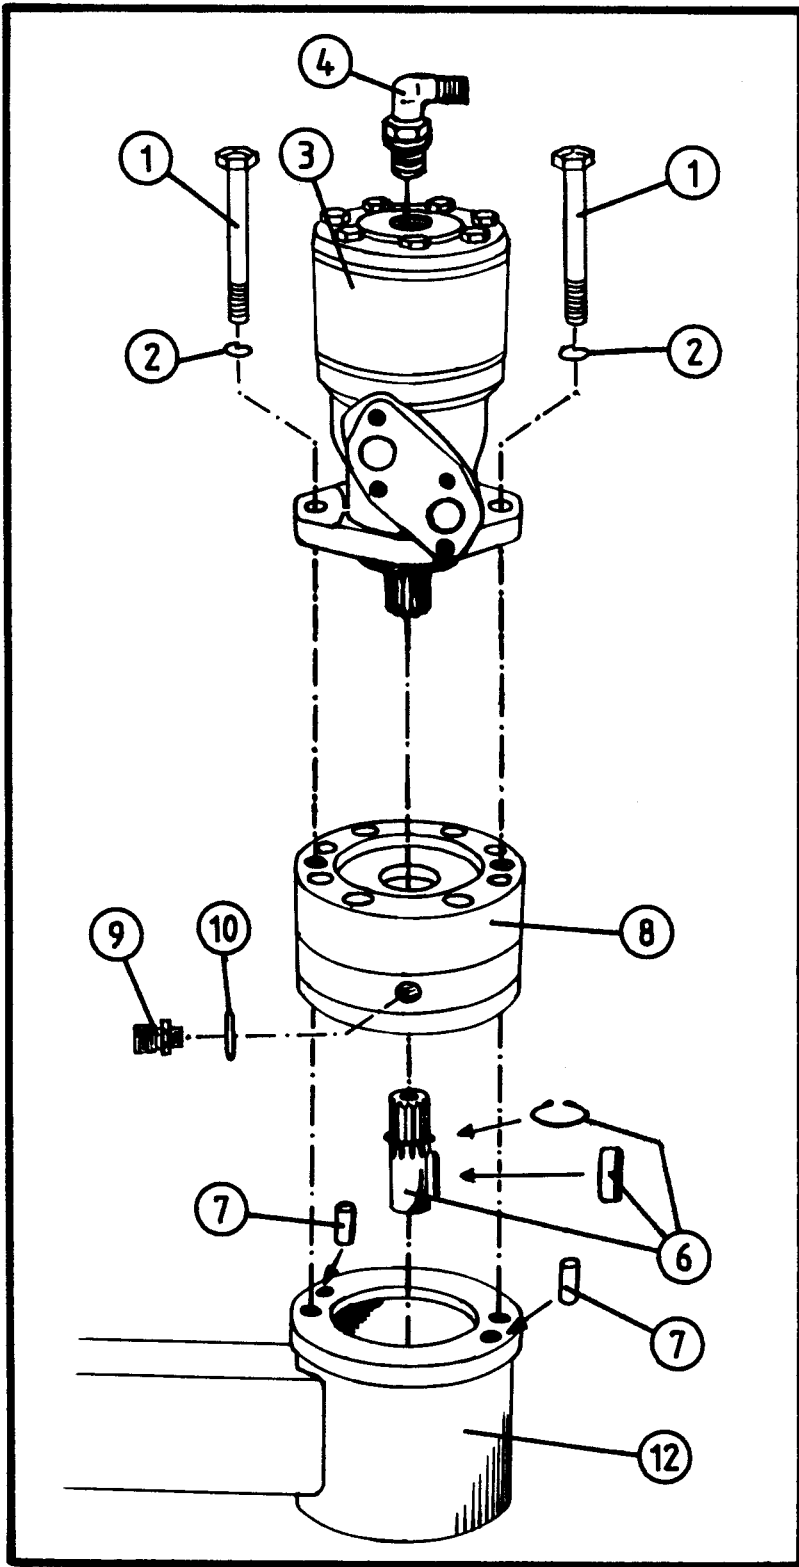

NORSE AUTO WRAP 1500 EH / 1504 EH

SPARE PARTS LIST

8-2

NORSE AUTO WRAP 1500 EH / 1504 EH

SPARE PARTS LIST

ROTATION ARM MOTOR / BRAKE

POS.	ART.NO.	NO:	TERM - TYPE - DIMENSION	(15EH 8-2)
1	34111000	2	Screw, M12 x 110	
2	34310600	2	Spring washer, 12 mm	
3a	34090120	1	Hydr. motor, CR 400 S	
3b	34044024	-	Gasket set, CR 400 S	
3c	34043900	-	Gasket set, MS 400, (older type)	
4	34061953	1	Albow fitting, adjustable, 1/4"	
6	34130215	1	Conversion, spline/wedge, compl.	
7	34280002	2	Steering pin for brake, (92-)	
8a	34090127	1	Hydr. brake, RF 40, (92-)	
8b	34044044	2	O-ring for brake, 82,27 x 1,78 mm	
8c	34044028	-	Repair set for brake, RF 40	
8d	34044027	-	Repair set for brake, RF 30, (older type)	
9	34061927	1	Fitting, 1/8" x 1/4"	
10	34041500	1	Tightening ring, DKAZ 1/8"	
12	34611338	1	Sationary arm