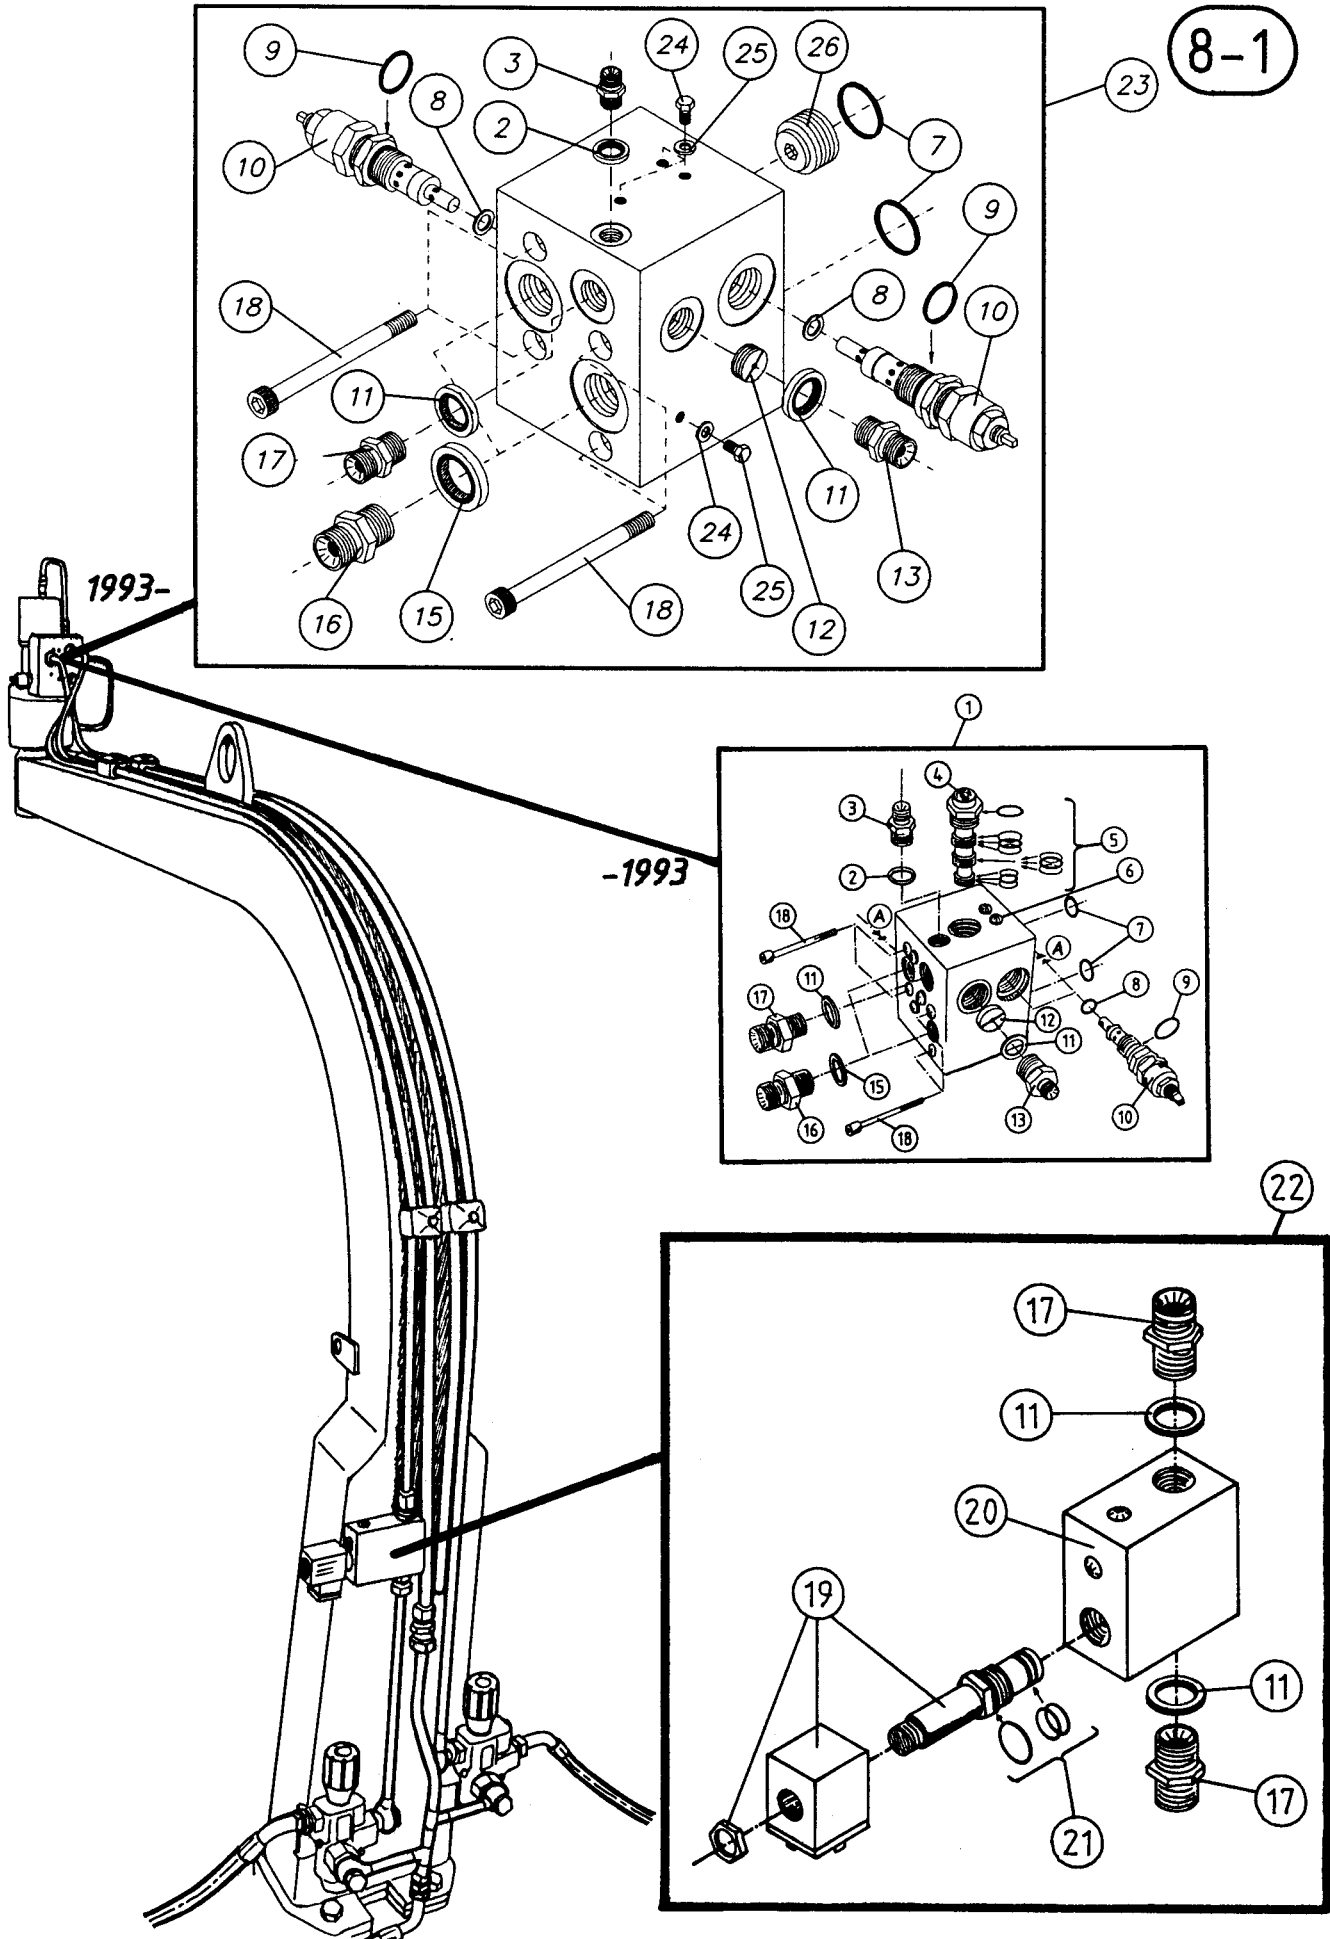

NORSE AUTO WRAP 1500 EH / 1504 EH

SPARE PARTS LIST

7-3

NORSE AUTO WRAP 1500 EH / 1504 EH

SPARE PARTS LIST

CUTTER SWITCH

POS.	ART.NO.	NO:	TERM - TYPE - DIMENSION	(15EH 7-3)
1	34230300	1	Locking nut, M6	
2	34430311	1	Spring	
3	34117000	1	Screw, M6 x 25	
4	34950156	1	El. cutter switch, Hella	
5	34920528	1	Bracket for switch	
6	34302120	2	Washer, M6	

NORSE AUTO WRAP 1500 EH / 1504 EH

SPARE PARTS LIST

NORSE AUTO WRAP SPARE PARTS LIST

1500 EH / 1504 EH

ROTATION ARM VALVE / TWO STEP VALVE

POS.	ART.NO.	NO.	TERM - TYPE - DIMENSION	(15EH 8-1)
1	34085400	1	Valve block, compl. w/fittings and valves, (-93)	
2	34041600	1	Tightening ring, DKAZ 1/4"	
3	34061803	1	Fitting, 1/4" x 1/4"	
4	34087500	1	Shuttle valve, w/o-rings	
5	34044001	1	O-ring set for shuttle valve	
6	34087510	1	Valve block	
7	34044002	2	O-ring, 20,3 x 2,4 mm	
8	34044003	2	Copper packing, 12 x 18 x 1,5 mm	
9	34044004	2	O-ring, DOWTY 114	
10	34087400	2	Shock valve, VM6/1F	
11	34041700	4	Tightening ring, DKAZ 3/8"	
12	34087511	1	Nozzle	
13	34061805	1	Fitting, 1/4" x 3/8"	
15	34041800	2	Tightening ring, DKAZ 1/2"	
16	34061809	2	Fitting, 1/2" x 3/8"	
17	34060100	3	Fitting, 3/8" x 3/8"	
18	34119028	4	Set screw, M8 x 80	
19	34084200	1	Cartridge valve, 12C 1-S	
20	34087513	1	Valve block	
21	34044006	1	O-ring set for 12C 1-S	
22	34086600	1	Two step valve, cpl.	
23	34087550	1	Valve block, compl. w/fittings and valves, (93-)	
24	34061969	5	Blind plug, 1/8"	
25	34044047	5	Copper gasket, 1/8"	
26	34087549	1	Non-return valve, (inside), 1/2"	