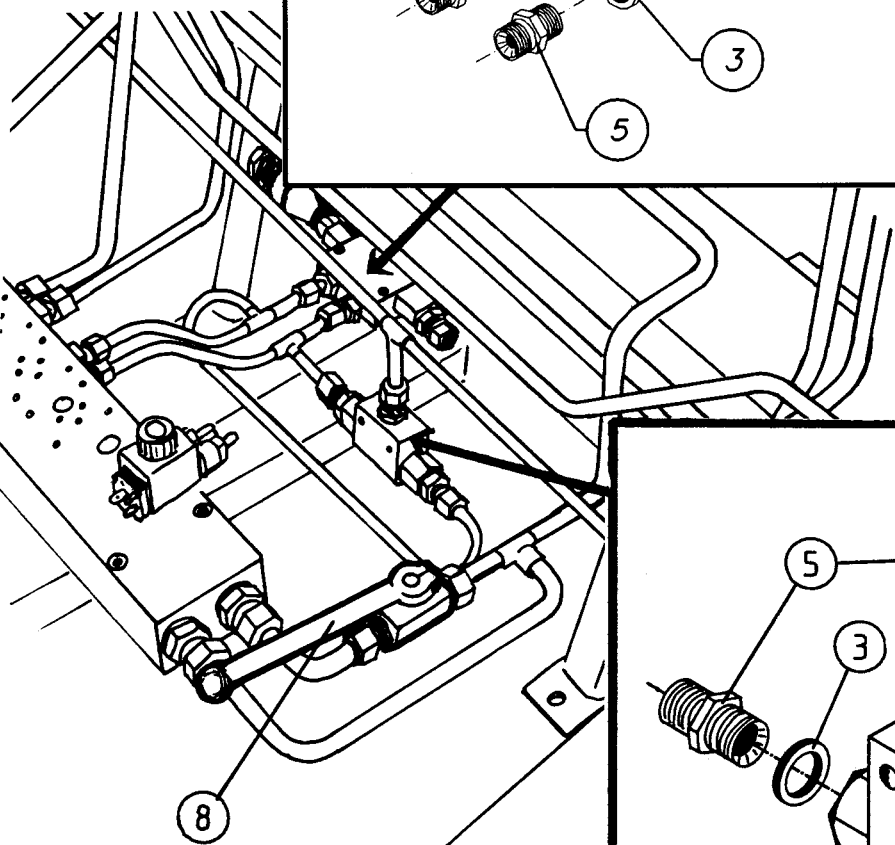

NORSE AUTO WRAP 1500 EH / 1504 EH

SPARE PARTS LIST

8-6

NORSE AUTO WRAP SPARE PARTS LIST

1500 EH / 1504 EH

DIFFERENT VALVES, 1500

POS.	ART.NO.	NO.	TERM - TYPE - DIMENSION	(15EH 8-6)
1	34061944	2	T-piece, 1/4" ext.	
2	34061866	2	Fitting, 1/4" ext. x 1/4" w/swivel	
3	34041600	6	Tightening ring, DKAZ 1/4"	
4	34085500	1	Choker/non-return valve, 1/4"	
5	34061803	6	Fitting, 1/4" x 1/4"	
6	34119007	1	Screw, M5 x 35	
7	34082100	1	Double pilot, non-return valve, Fimma BP2/07	
8	34085900	1	Ball valve, M18 x 1.5	
9	34087517	1	Shuttle valve, VS-06	
10	34311102	1	Spring washer, 5 mm	
11	34041000	3	Copper packing, 1/4"