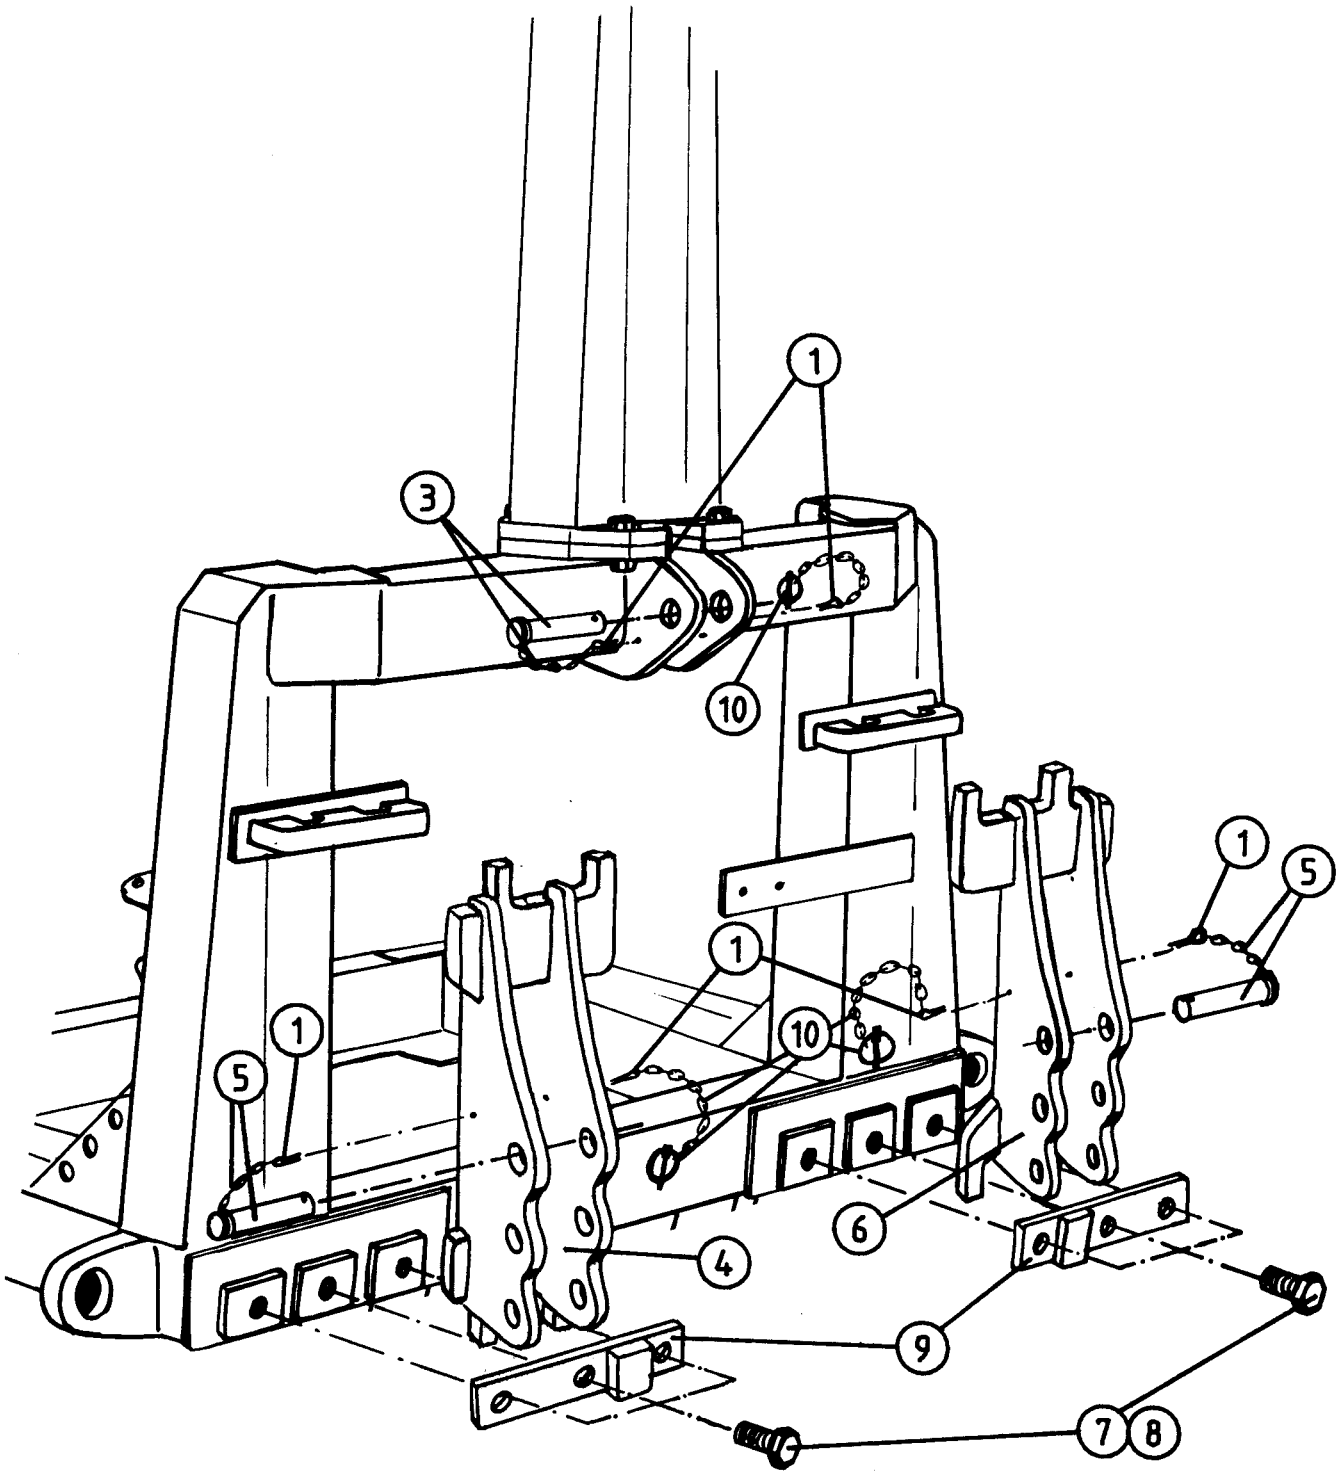

NORSE AUTO WRAP 1500 EH / 1504 EH

SPARE PARTS LIST

1-2

NORSE AUTO WRAP SPARE PARTS LIST

1500 EH / 1504 EH

TRANSPORTATION LOCK

POS.	ART.NO.	NO:	TERM - TYPE - DIMENSION	(15EH 1-2)
1	34220701	3	Split pin, 5 x 32 mm	
2	34105640	1	Locking bolt, (Stationary arm)	
3	34920547	1	Locking stay	
* 4	34117500	2	Screw, M12 x 70	
* 5	34302135	4	Washer, 13 x 40 x 2 mm	
6	34210100	1	Pin, 5 mm	
7	34105603	1	Locking bolt, (Wrapping arm)	
8	34920548	1	Locking bracket	
* 9	34231300	2	Locking nut, M12	
10	34801310	2	Chain	

* Also on page 1-1.

NORSE AUTO WRAP 1500 EH / 1504 EH

SPARE PARTS LIST

1-3

NORSE AUTO WRAP 1500 EH / 1504 EH

SPARE PARTS LIST

COVERS

POS.	ART.NO.	NO.	TERM - TYPE - DIMENSION	(15EH 1-3)
1	34110092	28	Screw, M6 x 10	
3	34920544	2	Covering, "free wheel" coupling	
4	34920543	2	Covering, oil motor	
5	34920541	2	Cover plate	
6	34920542	2	End cover	
7	34302134	28	Washer, 6,4 x 20 x 2 mm	
8	34230500	4	Locking nut, M8	
9	34302121	4	Washer, M8	
10	34920545	1	Valve cover	

NORSE AUTO WRAP 1500 EH / 1504 EH

SPARE PARTS LIST

2-1

NORSE AUTO WRAP 1500 EH / 1504 EH

SPARE PARTS LIST

FASTENING BRACKETS, THREE POINT

POS.	ART. NO.	NO:	TERM - TYPE - DIMENSION	(15EH 2-1)
1	34220700	6	Split pin, 5 x 40 mm	
3	34105635	1	Top-stay bolt, w/chain	
4	34680024	1	Fastening bracket, left	
5	34105636	2	Bolt for lifting arm, w/chain	
6	34680023	1	Fastening bracket, right	
7	34116400	6	Screw, M16 x 30	
8	34310800	6	Spring washer, M16	
9	34251401	2	Locking bar	
10	34200201	3	Linch pin, 10 mm, w/chain	