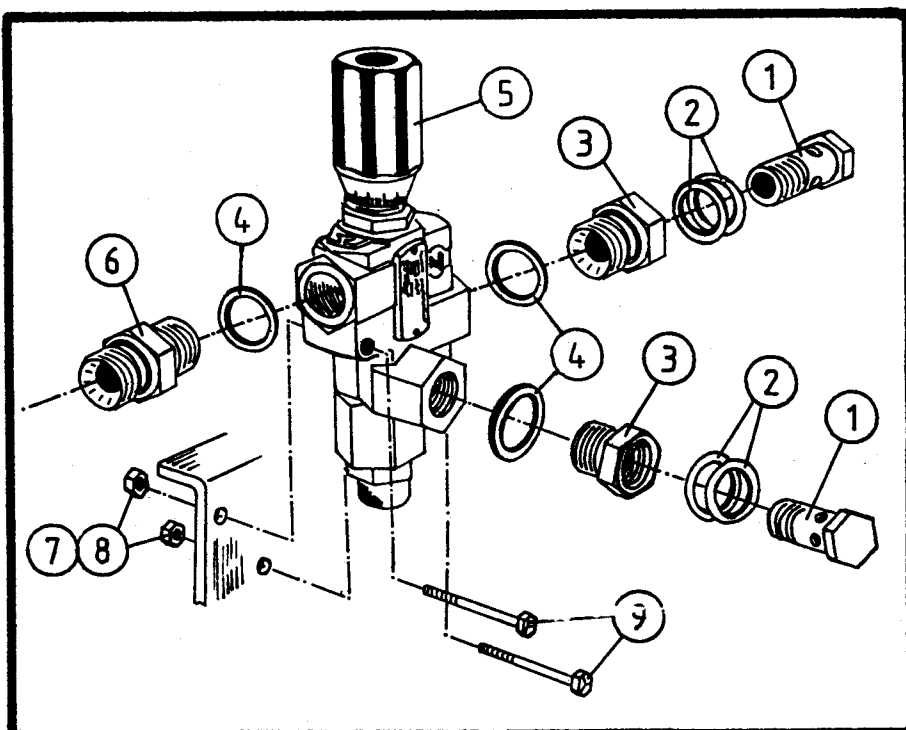

NORSE AUTO WRAP 1500 EH / 1504 EH

SPARE PARTS LIST

8-3

NORSE AUTO WRAP 1500 EH / 1504 EH

SPARE PARTS LIST

VOLUM CONTROL VALVES

POS.	ART. NO.	NO:	TERM - TYPE - DIMENSION	(15EH 8-3)
1	34061935	4	Screw, M16 x 1,5, for hose coupling	
2	34043500	8	Tightening ring, DKAZ M16	
3	34061943	4	O-nipple, 1/2" ext. x M16 x 1,5 int.	
4	34041800	6	Tightening ring, DKAZ 1/2"	
5	34085600	2	Volum control valve	
5b	34044032	-	Gasket set for volum control valve	
6	34061809	2	Fitting, 1/2" x 3/8"	
7	34302134	4	Washer, 6,4 x 20 x 2 mm	
8	34230300	4	Locking nut, M6	
9	34119009	4	Screw, M6 x 45