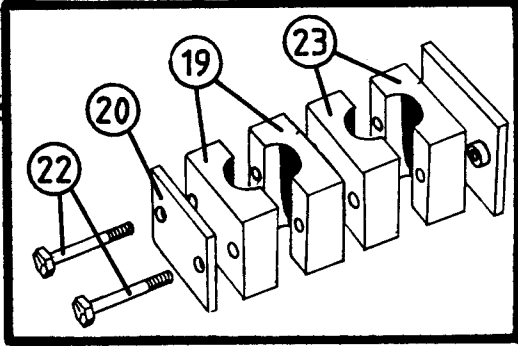

NORSE AUTO WRAP SPARE PARTS LIST

1500 EH / 1504 EH

TUBES AND HOSES / CONNECTIONS

POS.	ART.NO.	NO:	TERM - TYPE - DIMENSION	(15EH 4-2)
1	34051773	1	Hose, 3/8" x 370 mm	
2	34051778	1	Hose, 1/2" x 535 mm	
3	34051772	1	Hose, 3/8" x 370 mm	
4	34051769	1	Hose, 1/2" x 2m, (from tractor)	
5	34051770	1	Hose, 1/2" x 1,5m, (to tractor)	
* 6	34051768	2	Hose, 1/2" x 5m, (extension hose, when front mounted)	
7	34041800	2	Tightening ring, DKAZ 1/2"	
8	34072800	2	Coupling, male, 1/2" ISO	
9	34073000	1	Dust cap, red - pressure	
10	34072900	1	Dust cap, blue - return	

* Extra equipment.

NORSE AUTO WRAP 1500 EH/1504 EH

SPARE PARTS LIST

4-3