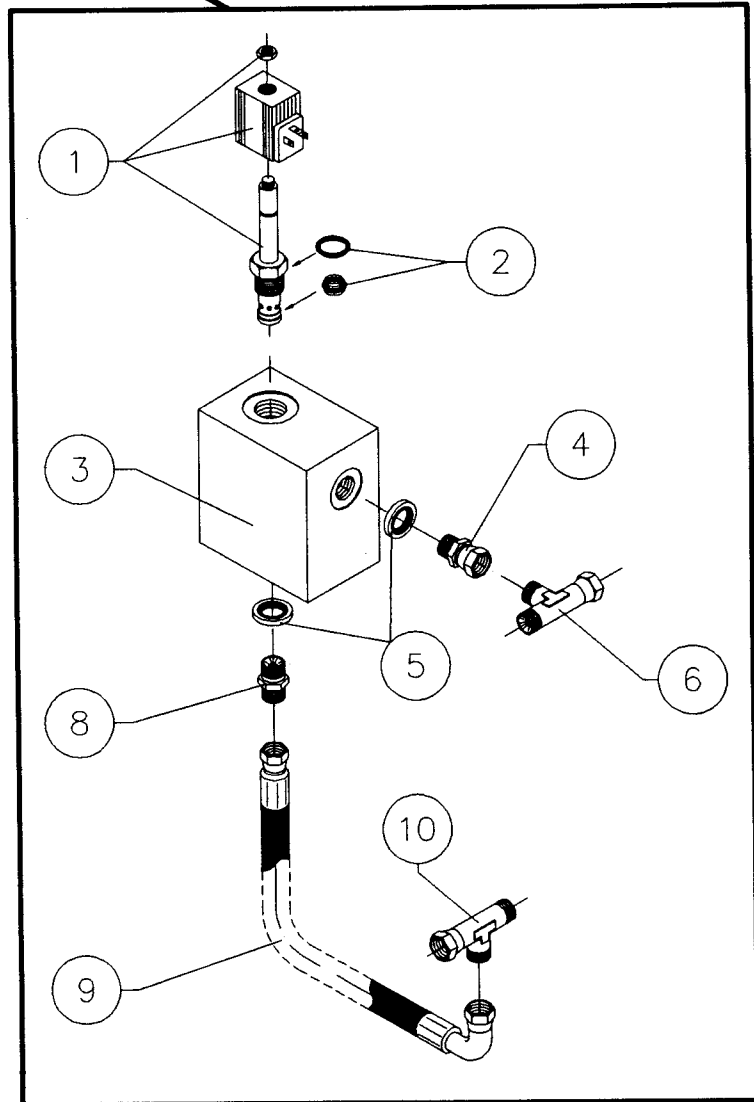

NORSE AUTO WRAP SPARE PARTS LIST

1500 EH / 1504 EH

MAGNET VALVES, MANOUVER CENTRAL

POS.	ART. NO.	NO:	TERM - TYPE - DIMENSION	(15EH 8-9)
	34085800	1	Manouver central, compl. w/valves, AW 1500	
	34087547	1	Manouver central, compl. w/valves, AW 1504	
1	34119050	4	Set screw, M5 x 70	
2	34082491	2	LC1-E2, Valve for cutter and width, cpl.	
3	34087521	5	Magnet coil for LC-valve	
4	34084900	1	LC1-VR/AB, Pilot controled non-return valve	
6	34119049	8	Set screw, M5 x 30	
7	34087191	1	LC1Y-K12C, Valve for rotating arm's motor	
8	34087515	1	Basic valve block	
9	34087000	1	LC1-VR/T-C, non-return valve	
10	34044005	16	O-ring below LC-valve	

NORSE AUTO WRAP 1500 EH/1504 EH

SPARE PARTS LIST

8-10

Copyright © 2004 by Norse Auto Wrap, Inc. All rights reserved. Printed in the USA.