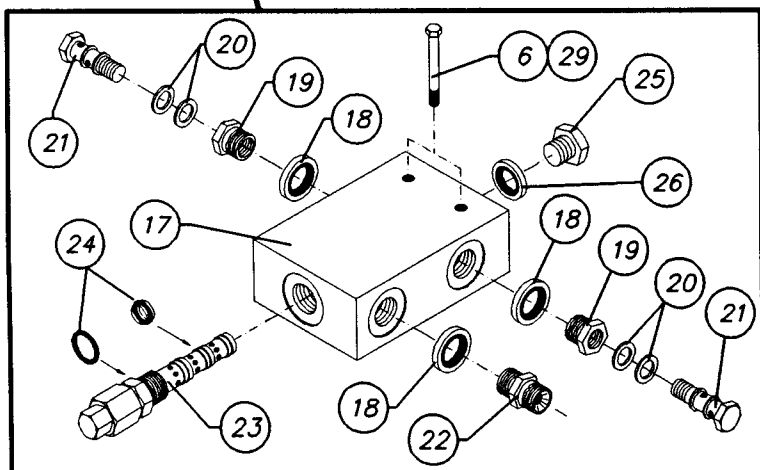

NORSE AUTO WRAP 1500 EH / 1504 EH

SPARE PARTS LIST

8-7

NORSE AUTO WRAP SPARE PARTS LIST

1500 EH / 1504 EH

DIFFERENT VALVES, 1504

POS.	ART. NO.	NO:	TERM - TYPE - DIMENSION	(15EH 8-7)
1	34061944	2	T-piece, 1/4" ext.	
2	34061866	2	Fitting, 1/4" ext. x 1/4" w/swivel	
3	34041600	12	Tightening ring, DKAZ 1/4"	
4	34085500	1	Choker/non-return valve, 1/4"	
5	34061803	3	Fitting, 1/4" x 1/4"	
6	34119007	1	Screw, M5 x 35	
7	34082100	2	Double pilot, non-return valve, Fimma BP2/07	
8	34085900	1	Ball valve, M18 x 1,5	
9	34061964	1	Fitting, M18x1,5 x 1/4"	
10	34311102	1	Washer, 5mm	
11	34041000	1	Copper packing, 1/4"	
12	34061965	1	T-piece, 1/4" ext. + 1 w/swivel	
13	34061805	6	Ansatsnippel, 3/8" x 1/4"	
14	34087517	1	Shuttle valve, VS-06	
15	34044045	1	Copper packing, M18	
16	34061885	1	Blind-plug, 1/4"	
17	34087545	1	Squeeze valve, compl.	
18	34041800	4	Tightening ring, DKAZ, 1/2"	
19	34061943	2	Fitting, 1/2" ext. x M16x1,5 int.	
20	34043500	4	Tightening ring, DKAZ, M16	
21	34061935	2	Screw, M16 x 1,5 for hose coupling	
22	34061809	1	Fitting, 1/2" x 3/8"	
23	34087546	1	Squeeze valve, 4H410, adjustable	
24	34044046	-	O-ring set for 4H410	
25	34061886	1	Blind-plug, 3/8"	
26	34041700	1	Tightening ring, DKAZ, 3/8"	
27	34061963	1	Accumulator, H 350 R	
28	34260206	1	Hose clamp, 77-95 mm	
29	34230100	2	Locking nut, M5