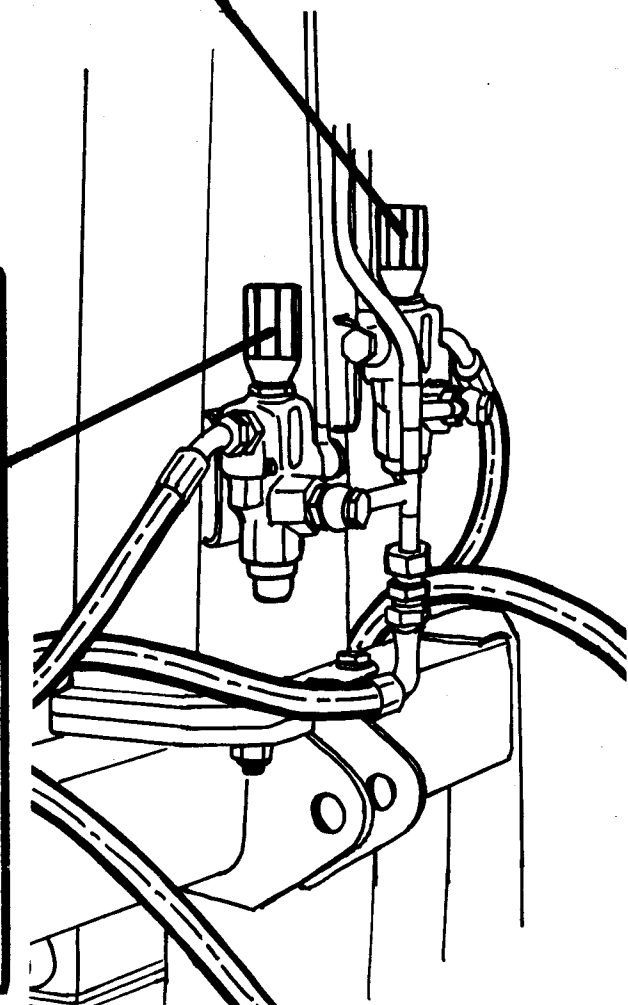

NORSE AUTO WRAP 1500 EH / 1504 EH

SPARE PARTS LIST

8-2

NORSE AUTO WRAP 1500 EH / 1504 EH

SPARE PARTS LIST

ROTATION ARM MOTOR / BRAKE

POS.	ART.NO.	NO:	TERM - TYPE - DIMENSION	(15EH 8-2)
1	34111000	2	Screw, M12 x 110	
2	34310600	2	Spring washer, 12 mm	
3a	34090120	1	Hydr. motor, CR 400 S	
3b	34044024	-	Gasket set, CR 400 S	
3c	34043900	-	Gasket set, MS 400, (older type)	
4	34061953	1	Albow fitting, adjustable, 1/4"	
6	34130215	1	Conversion, spline/wedge, compl.	
7	34280002	2	Steering pin for brake, (92-)	
8a	34090127	1	Hydr. brake, RF 40, (92-)	
8b	34044044	2	O-ring for brake, 82,27 x 1,78 mm	
8c	34044028	-	Repair set for brake, RF 40	
8d	34044027	-	Repair set for brake, RF 30, (older type)	
9	34061927	1	Fitting, 1/8" x 1/4"	
10	34041500	1	Tightening ring, DKAZ 1/8"	
12	34611338	1	Sationary arm	

NORSE AUTO WRAP 1500 EH / 1504 EH

SPARE PARTS LIST

8-3

NORSE AUTO WRAP 1500 EH / 1504 EH

SPARE PARTS LIST

VOLUM CONTROL VALVES

POS.	ART. NO.	NO:	TERM - TYPE - DIMENSION	(15EH 8-3)
1	34061935	4	Screw, M16 x 1,5, for hose coupling	
2	34043500	8	Tightening ring, DKAZ M16	
3	34061943	4	O-nipple, 1/2" ext. x M16 x 1,5 int.	
4	34041800	6	Tightening ring, DKAZ 1/2"	
5	34085600	2	Volum control valve	
5b	34044032	-	Gasket set for volum control valve	
6	34061809	2	Fitting, 1/2" x 3/8"	
7	34302134	4	Washer, 6,4 x 20 x 2 mm	
8	34230300	4	Locking nut, M6	
9	34119009	4	Screw, M6 x 45	