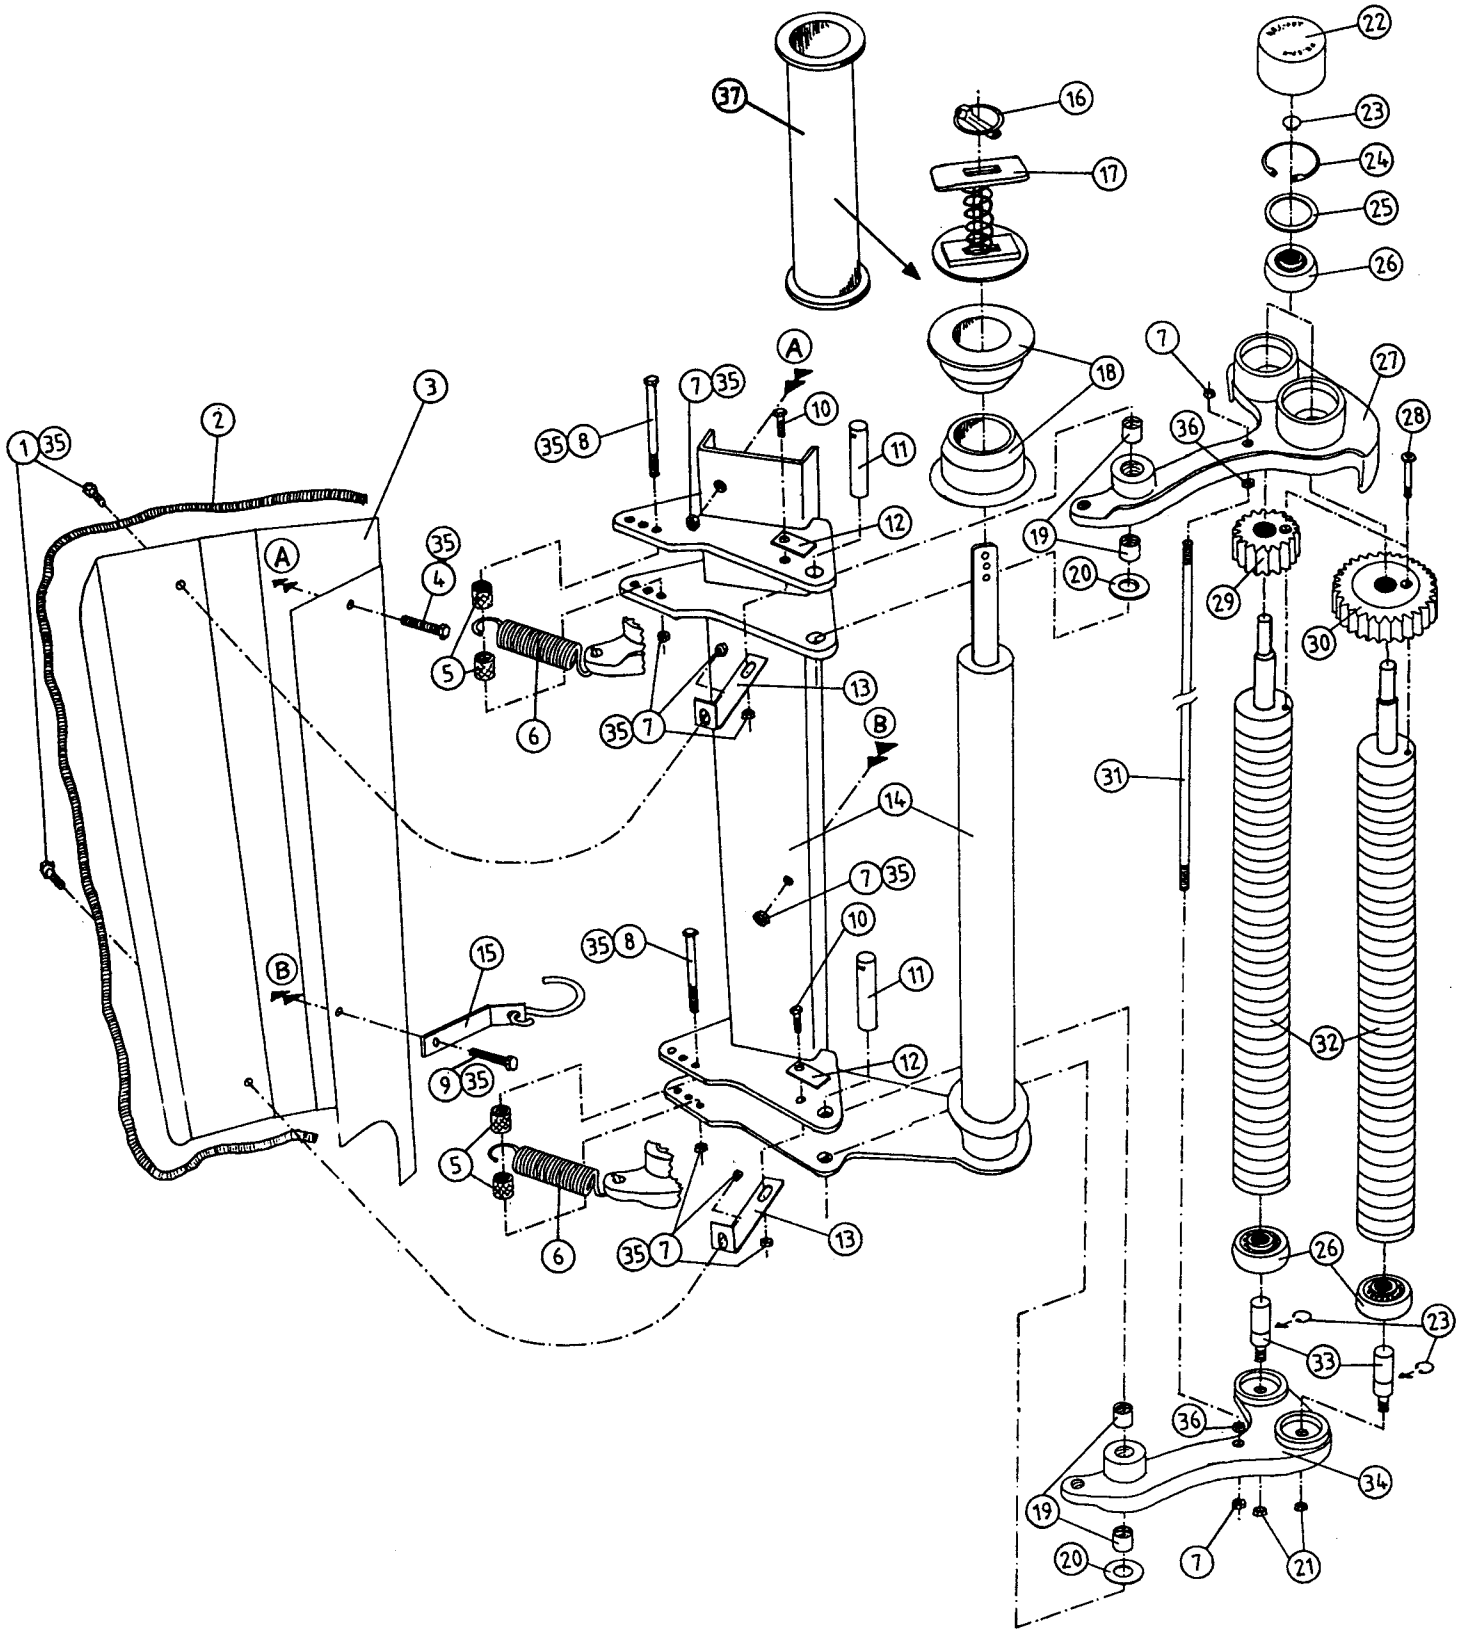

NORSE AUTO WRAP SPARE PARTS LIST

1500 EH / 1504 EH

FASTENING BRACKETS, FRONT LOADER

POS.	ART. NO.	NO:	TERM - TYPE - DIMENSION	(15EH 2-2)
1	34703805	1	Fastening bracet, VOLVO 621/641 (extra)	
2	34703806	1	Fastening bracet, VOLVO 4300 (extra)	
* 3	34660103	2	Fastening bracket, Ålø front loader	
* 4	34660101	2	Fastening bracket, Trima/Bergsjø front loader	

* Pos. 3 or 4 as standard. (In Scandinavian countries only)

NORSE AUTO WRAP 1500 EH / 1504 EH

SPARE PARTS LIST

(3-1)