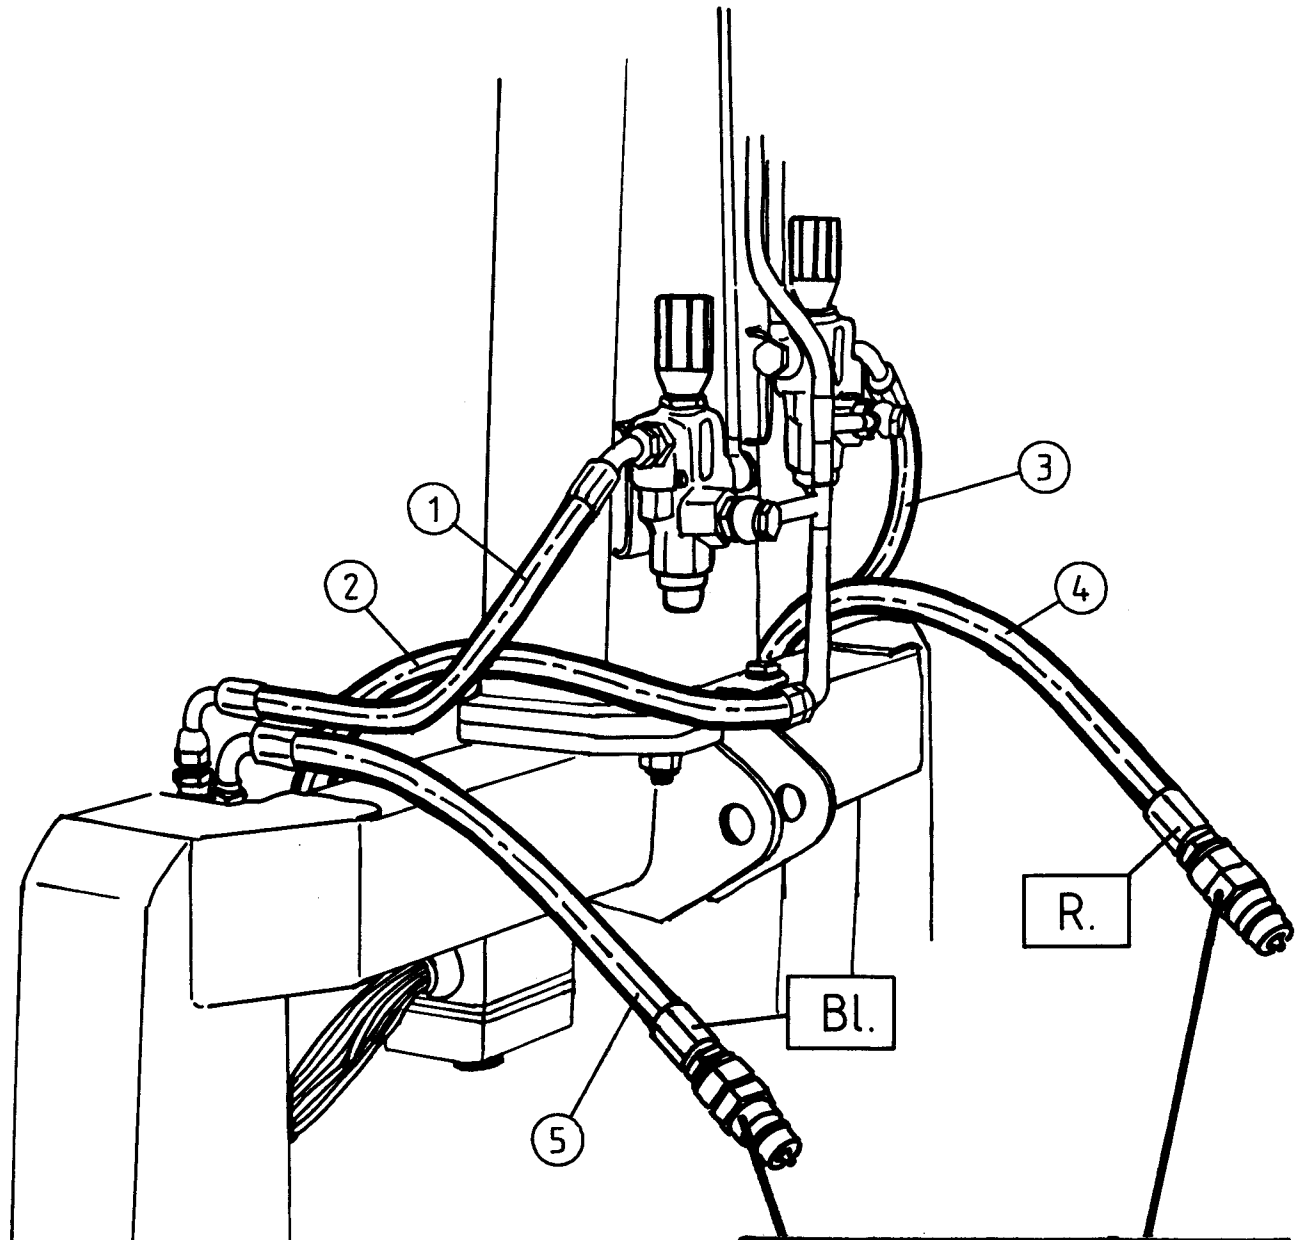

NORSE AUTO WRAP SPARE PARTS LIST

1500 EH / 1504 EH

TUBES AND HOSES, UPPER FRAME

POS.	ART. NO.	NO:	TERM - TYPE - DIMENSION	(15EH 4-1)
1	34160137	1	Tube, (8mm)	
2	34160133	1	Tube, (10mm)	
3	34160130	1	Tube, (10mm)	
4	34160025	1	Tube, (8mm)	
5	34160131	1	Tube, (10mm)	
6	34160135	1	Tube, (12mm), (Cable tube)	
7	34160132	1	Tube, (10mm)	
8	34160138	1	Tube, (12mm)	
9	34110085	4	Screw, M6 x 35	
10	34260107	4	Top plate, double 6-12mm	
11	34260105	8	Clamp, double 10mm	
12	34061809	1	Fitting, 1/2" x 3/8"	

Machines with 75 cm prestretcher have some addition:

POS.	ART. NO.	NO:	TERM - TYPE - DIMENSION
13	34061898	1	T-piece, T-10-L
14	34061897	1	Fitting, GE-10 x 3/8"
15	34083300	1	Non-return valve, 3/8"
16	34061809	1	Fitting, 1/2" x 3/8"
17	34061300	1	Fitting 90°, 3/8"utv. x 3/8" swivel
18	34061815	1	Joint, G-12-L
19	34061968	1	Plug, PL-12-L
20	34160160	1	Tube, (10mm)

NORSE AUTO WRAP 1500 EH / 1504 EH

SPARE PARTS LIST

4-2