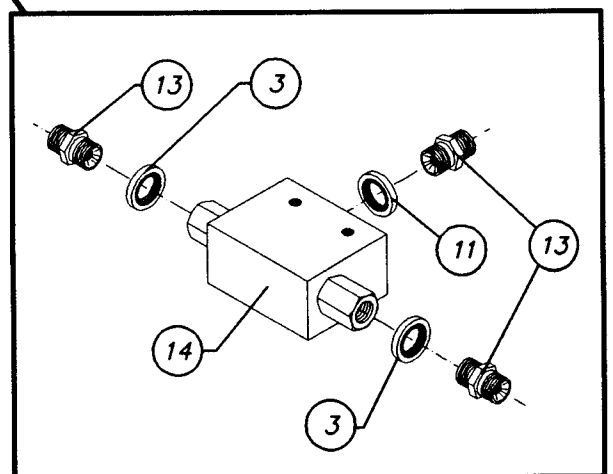

NORSE AUTO WRAP 1500 EH / 1504 EH

SPARE PARTS LIST

8-7

NORSE AUTO WRAP SPARE PARTS LIST

1500 EH / 1504 EH

DIFFERENT VALVES, 1504

POS.	ART. NO.	NO:	TERM - TYPE - DIMENSION	(15EH 8-7)
1	34061944	2	T-piece, 1/4" ext.	
2	34061866	2	Fitting, 1/4" ext. x 1/4" w/swivel	
3	34041600	12	Tightening ring, DKAZ 1/4"	
4	34085500	1	Choker/non-return valve, 1/4"	
5	34061803	3	Fitting, 1/4" x 1/4"	
6	34119007	1	Screw, M5 x 35	
7	34082100	2	Double pilot, non-return valve, Fimma BP2/07	
8	34085900	1	Ball valve, M18 x 1,5	
9	34061964	1	Fitting, M18x1,5 x 1/4"	
10	34311102	1	Washer, 5mm	
11	34041000	1	Copper packing, 1/4"	
12	34061965	1	T-piece, 1/4" ext. + 1 w/swivel	
13	34061805	6	Ansatsnippel, 3/8" x 1/4"	
14	34087517	1	Shuttle valve, VS-06	
15	34044045	1	Copper packing, M18	
16	34061885	1	Blind-plug, 1/4"	
17	34087545	1	Squeeze valve, compl.	
18	34041800	4	Tightening ring, DKAZ, 1/2"	
19	34061943	2	Fitting, 1/2" ext. x M16x1,5 int.	
20	34043500	4	Tightening ring, DKAZ, M16	
21	34061935	2	Screw, M16 x 1,5 for hose coupling	
22	34061809	1	Fitting, 1/2" x 3/8"	
23	34087546	1	Squeeze valve, 4H410, adjustable	
24	34044046	-	O-ring set for 4H410	
25	34061886	1	Blind-plug, 3/8"	
26	34041700	1	Tightening ring, DKAZ, 3/8"	
27	34061963	1	Accumulator, H 350 R	
28	34260206	1	Hose clamp, 77-95 mm	
29	34230100	2	Locking nut, M5