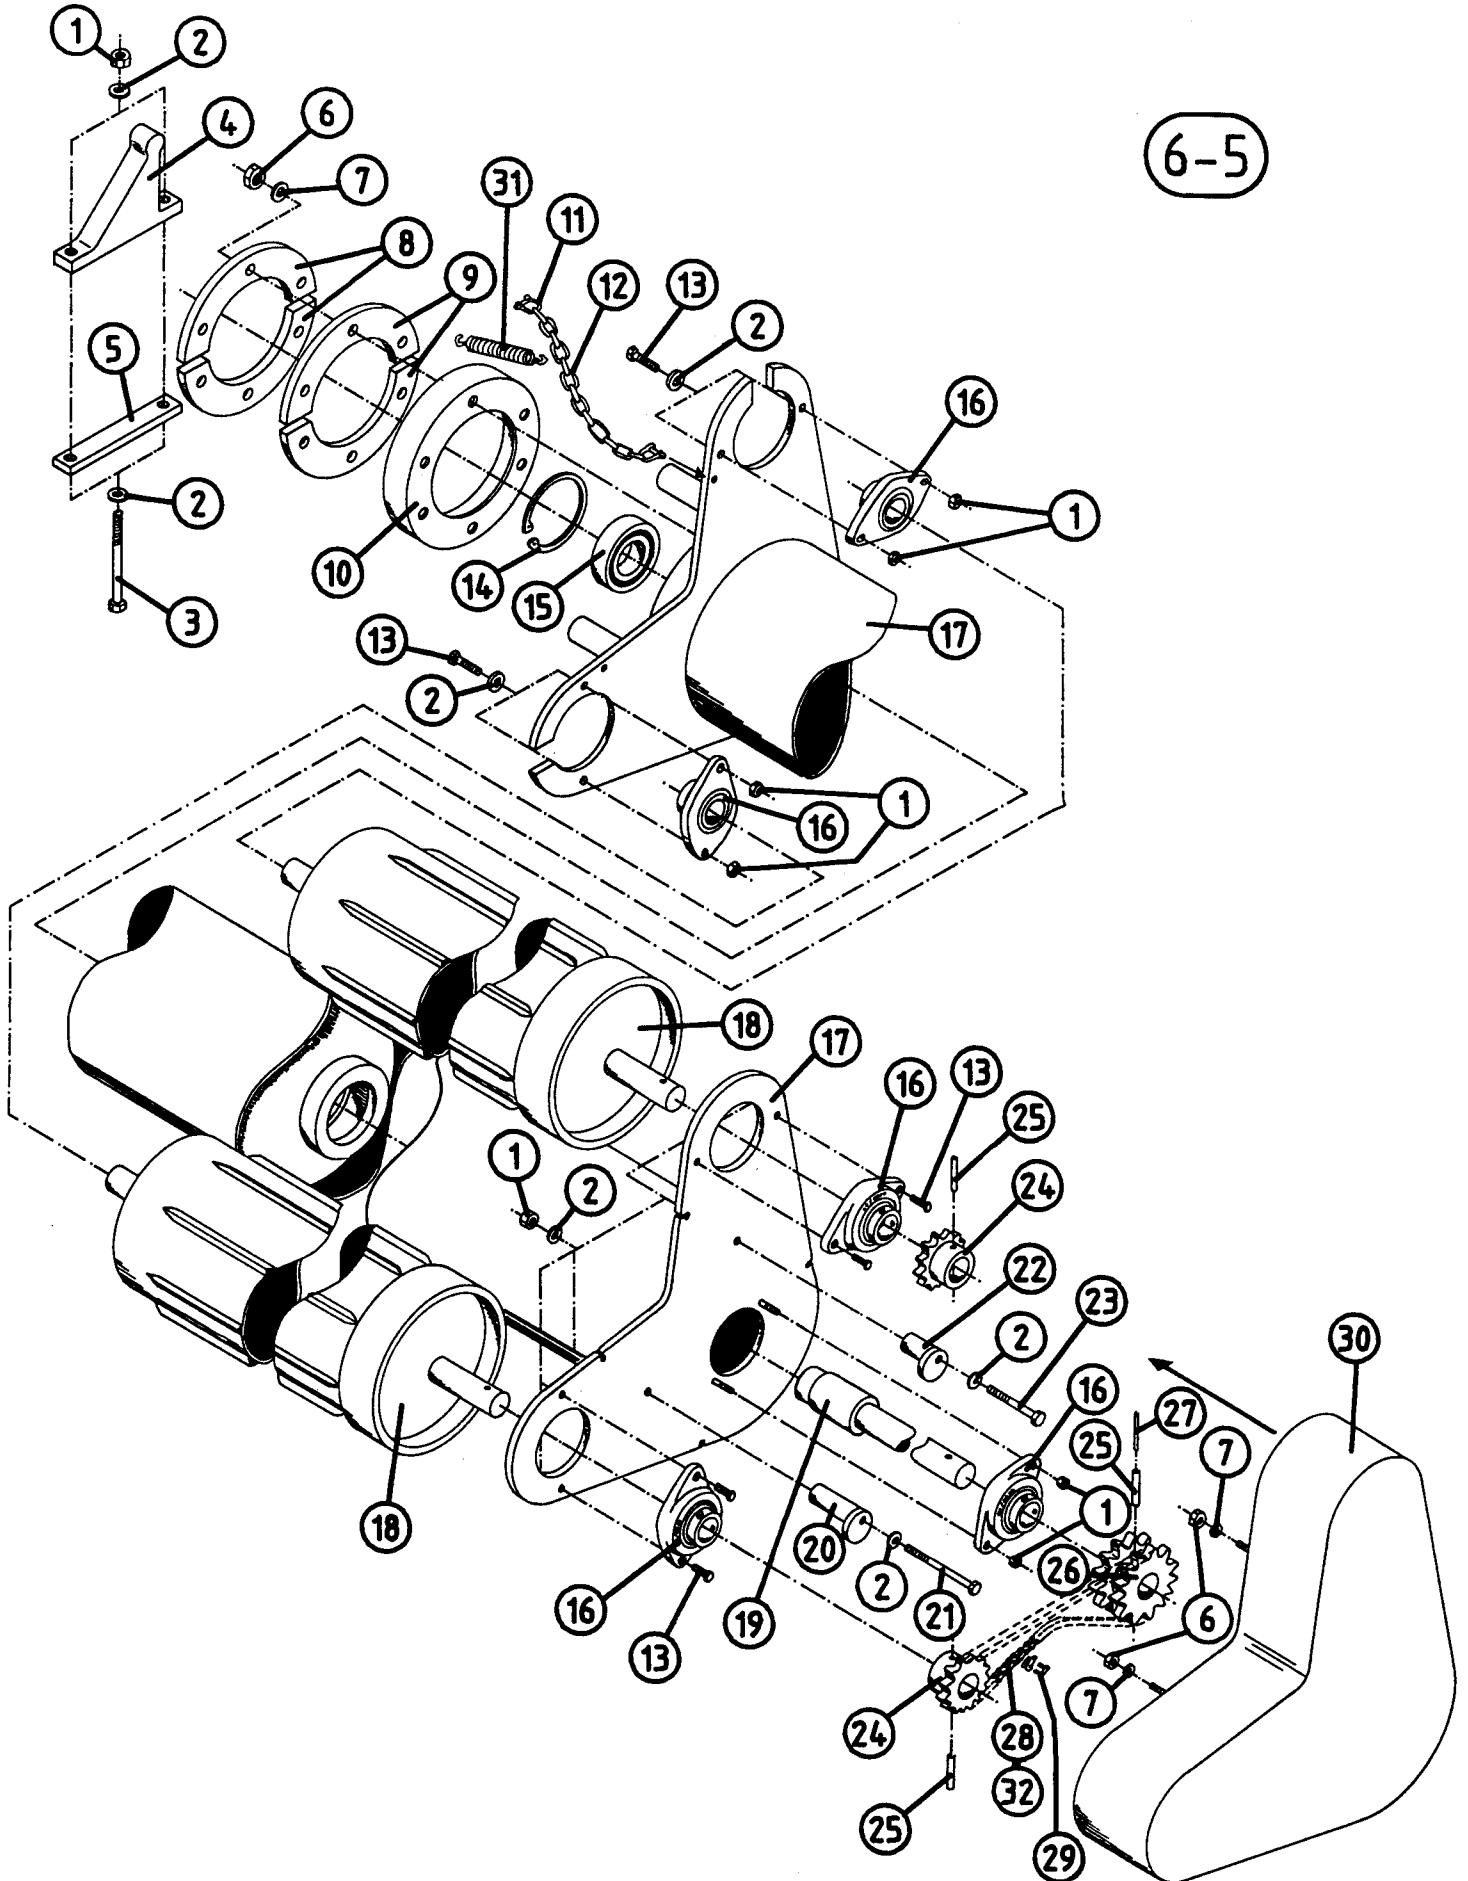

NORSE AUTO WRAP

1500 EH / 1504 EH

SPARE PARTS LIST

6-4

NORSE AUTO WRAP 1500 EH / 1504 EH

SPARE PARTS LIST

ROLLERS, (TINES)

POS.	ART.NO.	NO:	TERM - TYPE - DIMENSION	(15EH 6-4)
1	34230500	12	Locking nut, M8	
2	34310400	12	Spring washer, 8 mm	
3	34920539	4	Outer clamp ring	
4	34480013	4	Counter clamp ring	
5	34480012	2	Support ring, outside	
6	34340108	1	Roller, w/grip bars	
7	34340109	1	Roller	
8	21904351	-	Grip bars for welding	

NORSE AUTO WRAP 1500 EH / 1504 EH

SPARE PARTS LIST

NORSE AUTO WRAP 1500 EH / 1504 EH

SPARE PARTS LIST

SQUARE ROLLERS

POS.	ART.NO.	NO:	TERM - TYPE - DIMENSION	(15EH 6-5)
1	34230900	28	Locking nut, M10	
2	34302122	36	Washer, M10	
*3	34110101	4	Screw, M10 x 140	
*4	34380501	2	Limit stop for arm	
*5	34251416	2	Counter plate for limit stop	
6	34230500	20	Locking nut, M8	
7	34302121	20	Washer, M8	
8	34920579	4	Outer clamp ring	
9	34480013	4	Counter clamp ring	
10	34480012	2	Support ring, outside	
11	34801326	4	Shackle, M8	
12	34801325	2	Chain, 6 x 500 mm	
13	34110300	16	Screw, M10 x 30	
14	34240715	2	Locking ring, I 100	
15	34320519	2	Bearing, 1309, (ø45 x 100 x 25 mm)	
16	34321512	10	Bearing w/house, SKF PFT 30 TF	
17	34911031	2	Frame	
18a	34911030	4	Roller w/grip bars	
18b	21904803	-	Grip bars for welding	
19	34130227	2	Center axle	
20	34810827	2	Chain tensioner, high	
21	34110019	2	Screw, M10 x 80	
22	34810826	2	Chain tensioner, low	
23	34117700	2	Screw, M10 x 55	
24	34810823	4	Chain wheel, 3/4" x 15 T.	
25	34221400	6	Spring pin, ø10 x 50 mm	
26	34810824	2	Chain wheel, double, 3/4"x21 T. (for Simplex chain)	
27	34220101	2	Spring pin, ø6 x 50 mm	
28	34810825	4	Chain, 3/4" - 49 link	
29	34818003	4	Chain sheet, 3/4"	
30	34851228	2	Chain cover	
31	34430300	2	Spring	
32	34818002	4	Chain half piece, 3/4"	