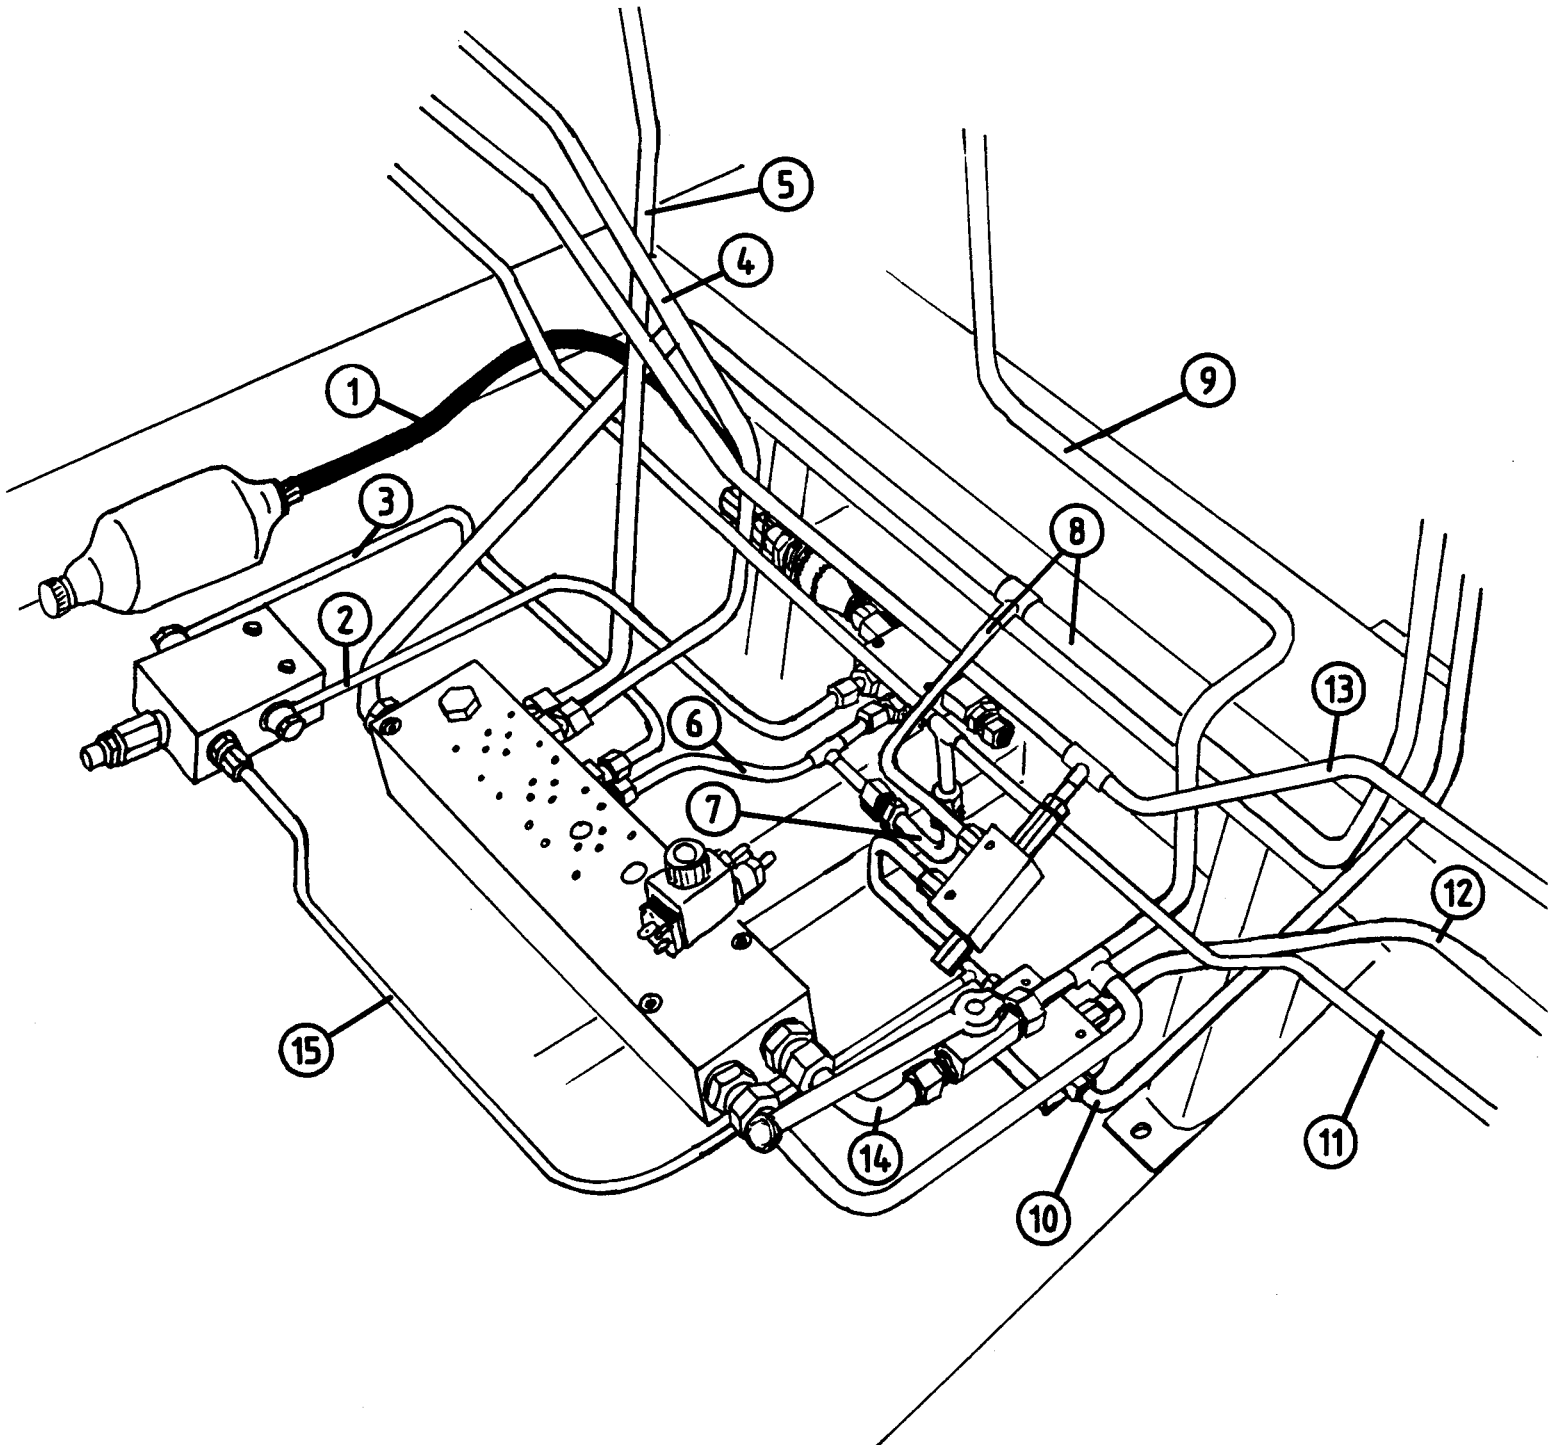

NORSE AUTO WRAP SPARE PARTS LIST

1500 EH / 1504 EH

TUBES AND HOSES, BOTTOM FRAME

POS.	ART.NO.	NUMBER	TERM	TYPE	DIMENSION	(15EH 4-4)
		1500	1504			
1	34160124	1	1	Tube,	(10mm)	
* 2	34160120	1	1	Tube,	(12mm)	
* 3	34160121	1	1	Tube,	(12mm)	
* 4	34160126	1	-	Tube,	(10mm)	
5	34160125	1	-	Tube,	(10mm)	
6	34061930	4	4	Fitting,	3/8"	
7	34061917	2	2	Fitting,	1/4"	
8	34160127	1	1	Tube,	(8mm)	
9	34051761	2	2	Hose,	1/4" x 1190 mm	
10	34051762	2	2	Hose,	1/4" x 930 mm	
* 11	34160123	1	-	Tube,	(12mm)	
12	34051759	1	1	Hose,	1/4" x 740 mm	
13	34051758	1	1	Hose,	1/4" x 900 mm	
14	34160128	1	1	Tube,	(8mm)	
15	34160129	1	-	Tube,	(8mm)	
16	34160122	1	1	Tube,	(12mm)	
17	34460105	1	1	Emergency outlet hose		
18	34110085	8	8	Screw,	M6 x 35	
19	34260112	4	4	Top plate,	single 16mm	
20	34260111	8	8	Clamp,	single 16mm	

* Also on page 4-3.

NORSE AUTO WRAP 1500 EH / 1504 EH

SPARE PARTS LIST

4-5