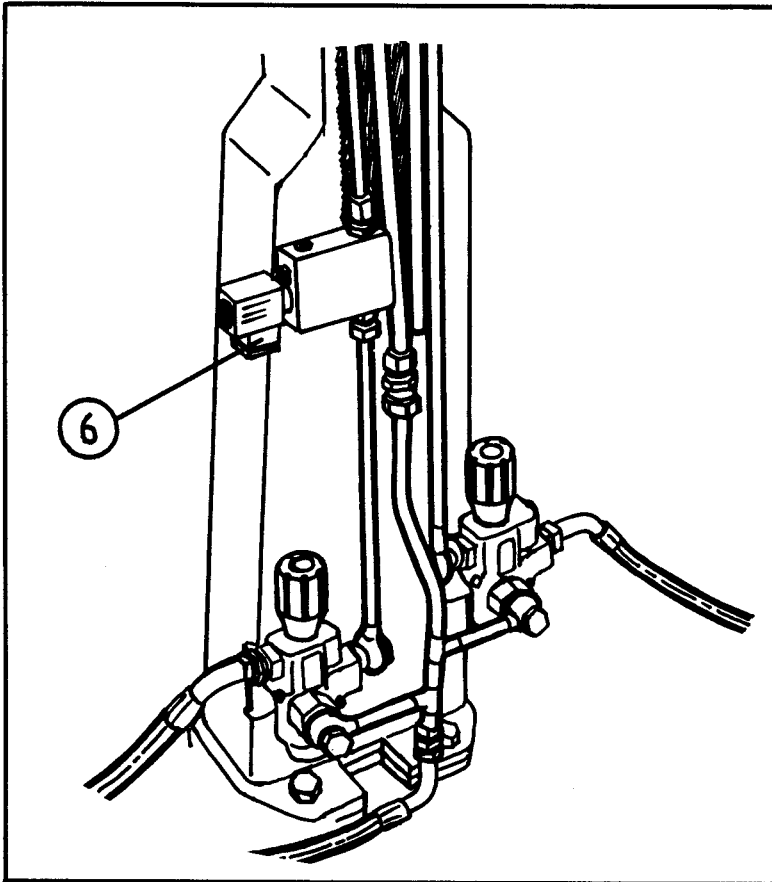

NORSE AUTO WRAP 1500 EH / 1504 EH

SPARE PARTS LIST

(7-0)

*Ventilkabel-nummer.
Valve cord numbers.*