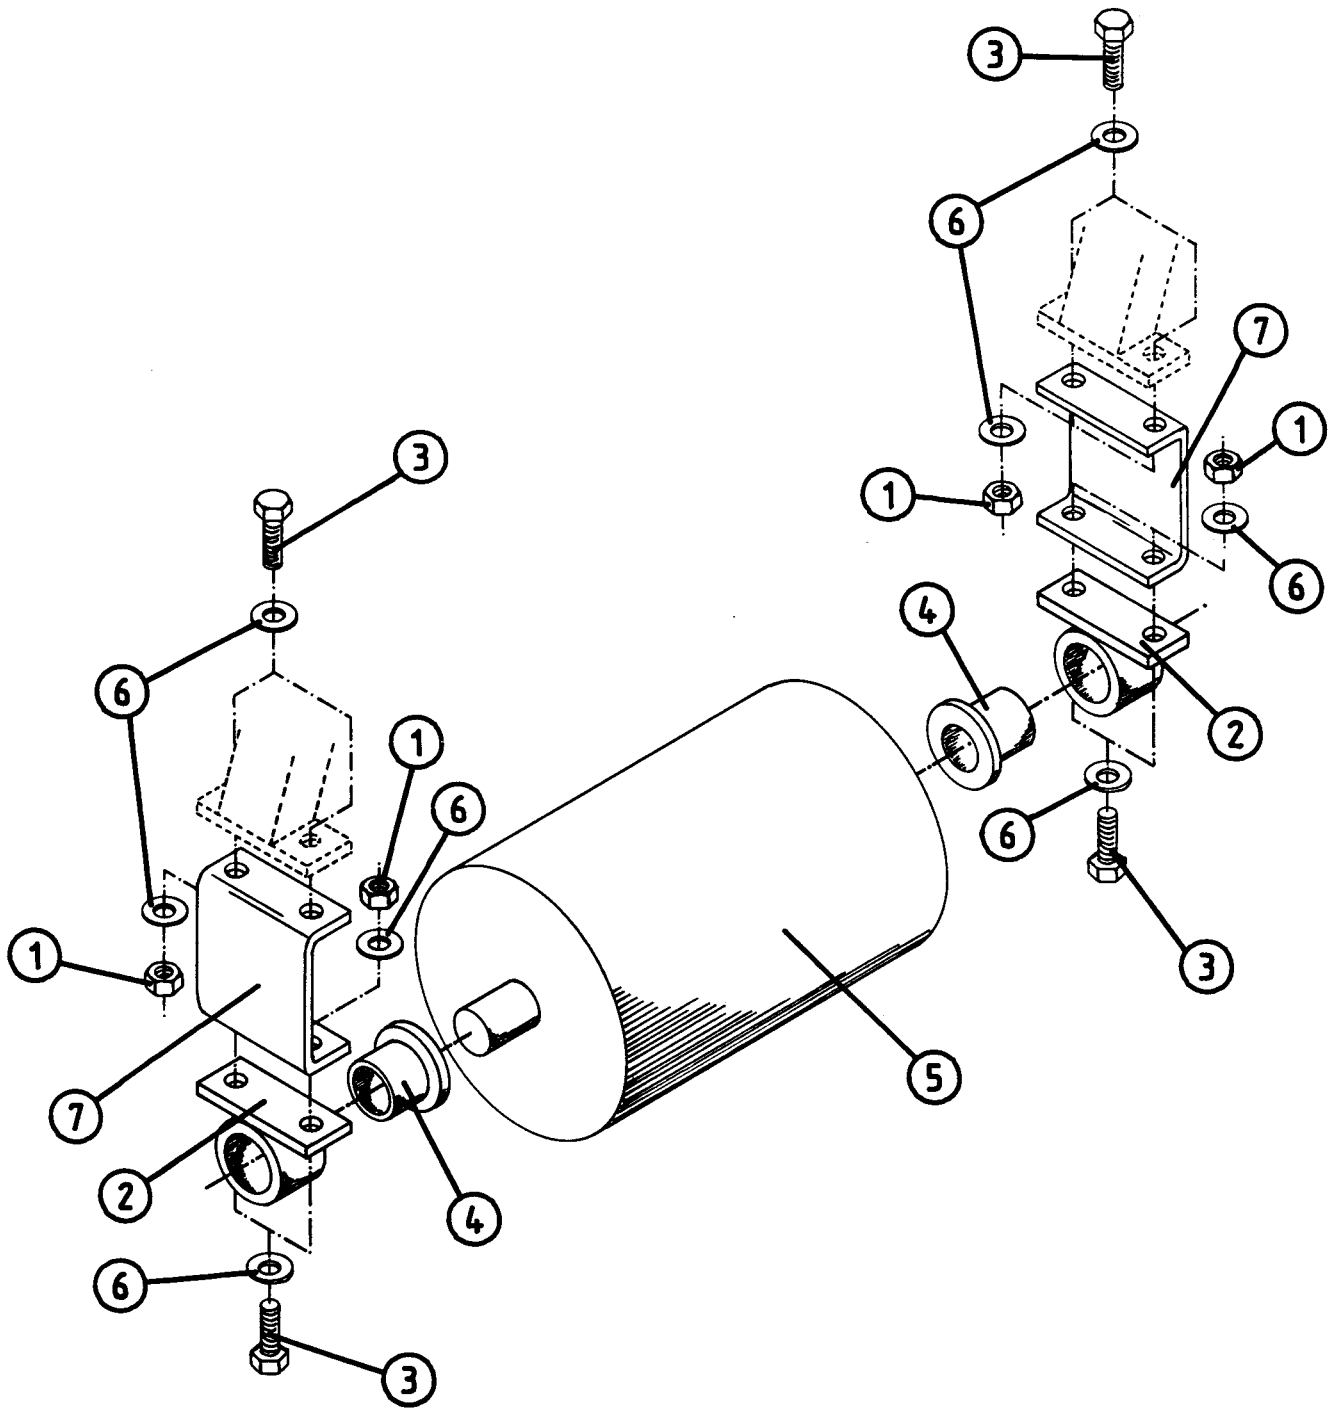

NORSE AUTO WRAP 1500 EH / 1504 EH

SPARE PARTS LIST

SQUARE ROLLERS

POS.	ART.NO.	NO:	TERM - TYPE - DIMENSION	(15EH 6-5)
1	34230900	28	Locking nut, M10	
2	34302122	36	Washer, M10	
*3	34110101	4	Screw, M10 x 140	
*4	34380501	2	Limit stop for arm	
*5	34251416	2	Counter plate for limit stop	
6	34230500	20	Locking nut, M8	
7	34302121	20	Washer, M8	
8	34920579	4	Outer clamp ring	
9	34480013	4	Counter clamp ring	
10	34480012	2	Support ring, outside	
11	34801326	4	Shackle, M8	
12	34801325	2	Chain, 6 x 500 mm	
13	34110300	16	Screw, M10 x 30	
14	34240715	2	Locking ring, I 100	
15	34320519	2	Bearing, 1309, (ø45 x 100 x 25 mm)	
16	34321512	10	Bearing w/house, SKF PFT 30 TF	
17	34911031	2	Frame	
18a	34911030	4	Roller w/grip bars	
18b	21904803	-	Grip bars for welding	
19	34130227	2	Center axle	
20	34810827	2	Chain tensioner, high	
21	34110019	2	Screw, M10 x 80	
22	34810826	2	Chain tensioner, low	
23	34117700	2	Screw, M10 x 55	
24	34810823	4	Chain wheel, 3/4" x 15 T.	
25	34221400	6	Spring pin, ø10 x 50 mm	
26	34810824	2	Chain wheel, double, 3/4"x21 T. (for Simplex chain)	
27	34220101	2	Spring pin, ø6 x 50 mm	
28	34810825	4	Chain, 3/4" - 49 link	
29	34818003	4	Chain sheet, 3/4"	
30	34851228	2	Chain cover	
31	34430300	2	Spring	
32	34818002	4	Chain half piece, 3/4"	

* Pos. 3, 4 and 5 is only for reconstructing an AW 1500 to an AW 1504.
Pos. 9 and 10 is equal on AW 1500 and 1504.

NORSE AUTO WRAP 1500 EH / 1504 EH

SPARE PARTS LIST

6-6