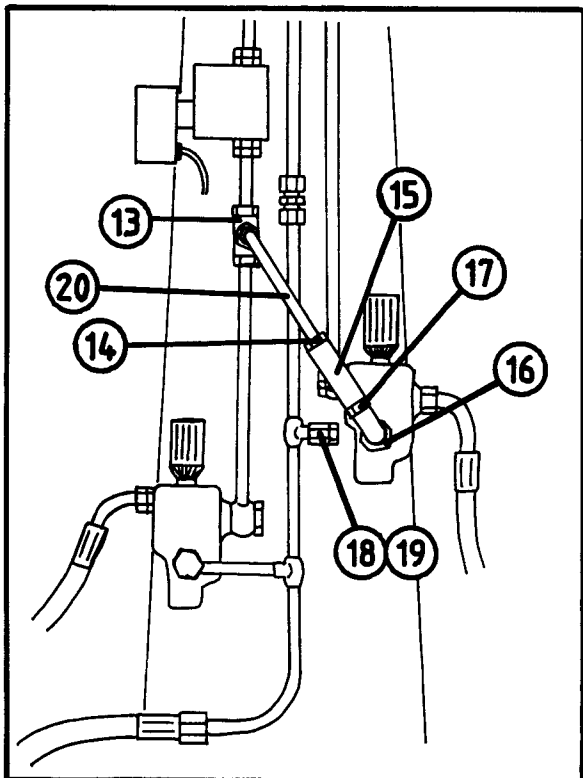

NORSE AUTO WRAP SPARE PARTS LIST

1500 EH / 1504 EH

4-1

NORSE AUTO WRAP SPARE PARTS LIST

1500 EH / 1504 EH

TUBES AND HOSES, UPPER FRAME

POS.	ART. NO.	NO:	TERM - TYPE - DIMENSION	(15EH 4-1)
1	34160137	1	Tube, (8mm)	
2	34160133	1	Tube, (10mm)	
3	34160130	1	Tube, (10mm)	
4	34160025	1	Tube, (8mm)	
5	34160131	1	Tube, (10mm)	
6	34160135	1	Tube, (12mm), (Cable tube)	
7	34160132	1	Tube, (10mm)	
8	34160138	1	Tube, (12mm)	
9	34110085	4	Screw, M6 x 35	
10	34260107	4	Top plate, double 6-12mm	
11	34260105	8	Clamp, double 10mm	
12	34061809	1	Fitting, 1/2" x 3/8"	

Machines with 75 cm prestretcher have some addition:

POS.	ART. NO.	NO:	TERM - TYPE - DIMENSION
13	34061898	1	T-piece, T-10-L
14	34061897	1	Fitting, GE-10 x 3/8"
15	34083300	1	Non-return valve, 3/8"
16	34061809	1	Fitting, 1/2" x 3/8"
17	34061300	1	Fitting 90°, 3/8"utv. x 3/8" swivel
18	34061815	1	Joint, G-12-L
19	34061968	1	Plug, PL-12-L
20	34160160	1	Tube, (10mm)