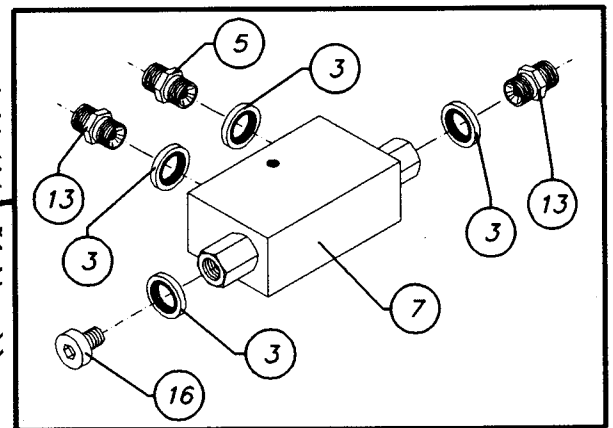

NORSE AUTO WRAP 1500 EH / 1504 EH

SPARE PARTS LIST

8-7

NORSE AUTO WRAP SPARE PARTS LIST

1500 EH / 1504 EH

DIFFERENT VALVES, 1504

POS.	ART. NO.	NO:	TERM - TYPE - DIMENSION	(15EH 8-7)
1	34061944	2	T-piece, 1/4" ext.	
2	34061866	2	Fitting, 1/4" ext. x 1/4" w/swivel	
3	34041600	12	Tightening ring, DKAZ 1/4"	
4	34085500	1	Choker/non-return valve, 1/4"	
5	34061803	3	Fitting, 1/4" x 1/4"	
6	34119007	1	Screw, M5 x 35	
7	34082100	2	Double pilot, non-return valve, Fimma BP2/07	
8	34085900	1	Ball valve, M18 x 1,5	
9	34061964	1	Fitting, M18x1,5 x 1/4"	
10	34311102	1	Washer, 5mm	
11	34041000	1	Copper packing, 1/4"	
12	34061965	1	T-piece, 1/4" ext. + 1 w/swivel	
13	34061805	6	Ansatsnippel, 3/8" x 1/4"	
14	34087517	1	Shuttle valve, VS-06	
15	34044045	1	Copper packing, M18	
16	34061885	1	Blind-plug, 1/4"	
17	34087545	1	Squeeze valve, compl.	
18	34041800	4	Tightening ring, DKAZ, 1/2"	
19	34061943	2	Fitting, 1/2" ext. x M16x1,5 int.	
20	34043500	4	Tightening ring, DKAZ, M16	
21	34061935	2	Screw, M16 x 1,5 for hose coupling	
22	34061809	1	Fitting, 1/2" x 3/8"	
23	34087546	1	Squeeze valve, 4H410, adjustable	
24	34044046	-	O-ring set for 4H410	
25	34061886	1	Blind-plug, 3/8"	
26	34041700	1	Tightening ring, DKAZ, 3/8"	
27	34061963	1	Accumulator, H 350 R	
28	34260206	1	Hose clamp, 77-95 mm	
29	34230100	2	Locking nut, M5