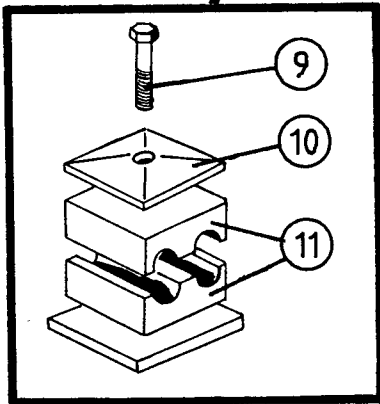

NORSE AUTO WRAP SPARE PARTS LIST

1500 EH / 1504 EH

4-1

NORSE AUTO WRAP SPARE PARTS LIST

1500 EH / 1504 EH

TUBES AND HOSES, UPPER FRAME

POS.	ART. NO.	NO:	TERM - TYPE - DIMENSION	(15EH 4-1)
1	34160137	1	Tube, (8mm)	
2	34160133	1	Tube, (10mm)	
3	34160130	1	Tube, (10mm)	
4	34160025	1	Tube, (8mm)	
5	34160131	1	Tube, (10mm)	
6	34160135	1	Tube, (12mm), (Cable tube)	
7	34160132	1	Tube, (10mm)	
8	34160138	1	Tube, (12mm)	
9	34110085	4	Screw, M6 x 35	
10	34260107	4	Top plate, double 6-12mm	
11	34260105	8	Clamp, double 10mm	
12	34061809	1	Fitting, 1/2" x 3/8"	

Machines with 75 cm prestretcher have some addition:

POS.	ART. NO.	NO:	TERM - TYPE - DIMENSION
13	34061898	1	T-piece, T-10-L
14	34061897	1	Fitting, GE-10 x 3/8"
15	34083300	1	Non-return valve, 3/8"
16	34061809	1	Fitting, 1/2" x 3/8"
17	34061300	1	Fitting 90°, 3/8"utv. x 3/8" swivel
18	34061815	1	Joint, G-12-L
19	34061968	1	Plug, PL-12-L
20	34160160	1	Tube, (10mm)