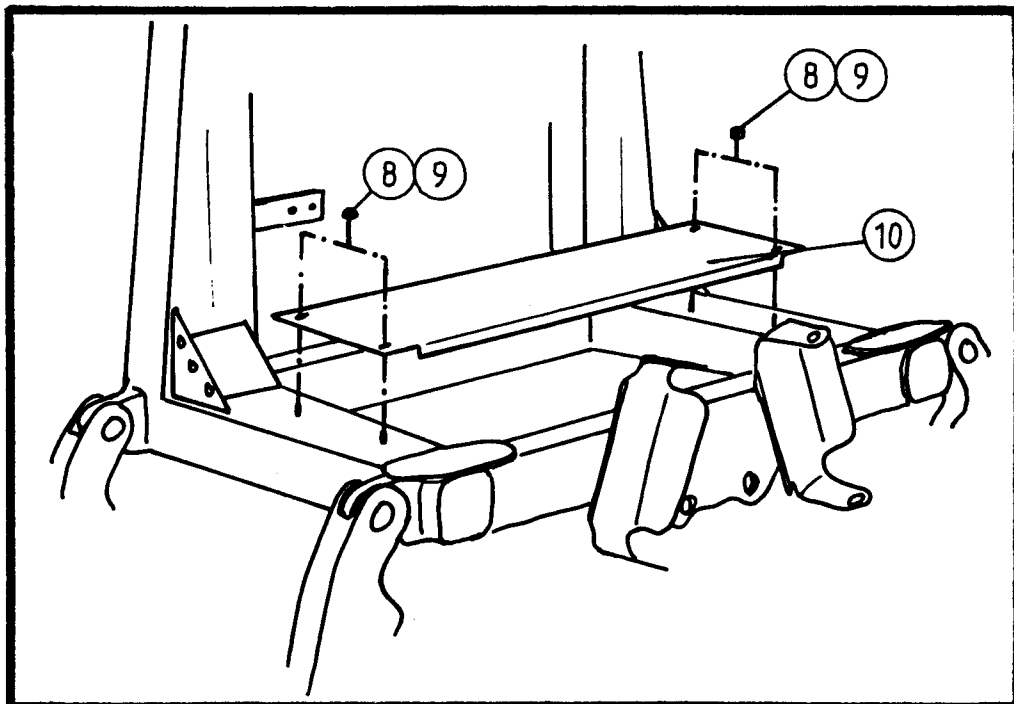

NORSE AUTO WRAP 1500 EH / 1504 EH

SPARE PARTS LIST

1-2

NORSE AUTO WRAP SPARE PARTS LIST

1500 EH / 1504 EH

TRANSPORTATION LOCK

POS.	ART.NO.	NO:	TERM - TYPE - DIMENSION	(15EH 1-2)
1	34220701	3	Split pin, 5 x 32 mm	
2	34105640	1	Locking bolt, (Stationary arm)	
3	34920547	1	Locking stay	
* 4	34117500	2	Screw, M12 x 70	
* 5	34302135	4	Washer, 13 x 40 x 2 mm	
6	34210100	1	Pin, 5 mm	
7	34105603	1	Locking bolt, (Wrapping arm)	
8	34920548	1	Locking bracket	
* 9	34231300	2	Locking nut, M12	
10	34801310	2	Chain	

* Also on page 1-1.

NORSE AUTO WRAP 1500 EH / 1504 EH

SPARE PARTS LIST

1-3

NORSE AUTO WRAP 1500 EH / 1504 EH

SPARE PARTS LIST

COVERS

POS.	ART.NO.	NO.	TERM - TYPE - DIMENSION	(15EH 1-3)
1	34110092	28	Screw, M6 x 10	
3	34920544	2	Covering, "free wheel" coupling	
4	34920543	2	Covering, oil motor	
5	34920541	2	Cover plate	
6	34920542	2	End cover	
7	34302134	28	Washer, 6,4 x 20 x 2 mm	
8	34230500	4	Locking nut, M8	
9	34302121	4	Washer, M8	
10	34920545	1	Valve cover	

NORSE AUTO WRAP 1500 EH / 1504 EH

SPARE PARTS LIST

2-1

NORSE AUTO WRAP 1500 EH / 1504 EH

SPARE PARTS LIST

FASTENING BRACKETS, THREE POINT

POS.	ART. NO.	NO:	TERM - TYPE - DIMENSION	(15EH 2-1)
1	34220700	6	Split pin, 5 x 40 mm	
3	34105635	1	Top-stay bolt, w/chain	
4	34680024	1	Fastening bracket, left	
5	34105636	2	Bolt for lifting arm, w/chain	
6	34680023	1	Fastening bracket, right	
7	34116400	6	Screw, M16 x 30	
8	34310800	6	Spring washer, M16	
9	34251401	2	Locking bar	
10	34200201	3	Linch pin, 10 mm, w/chain	