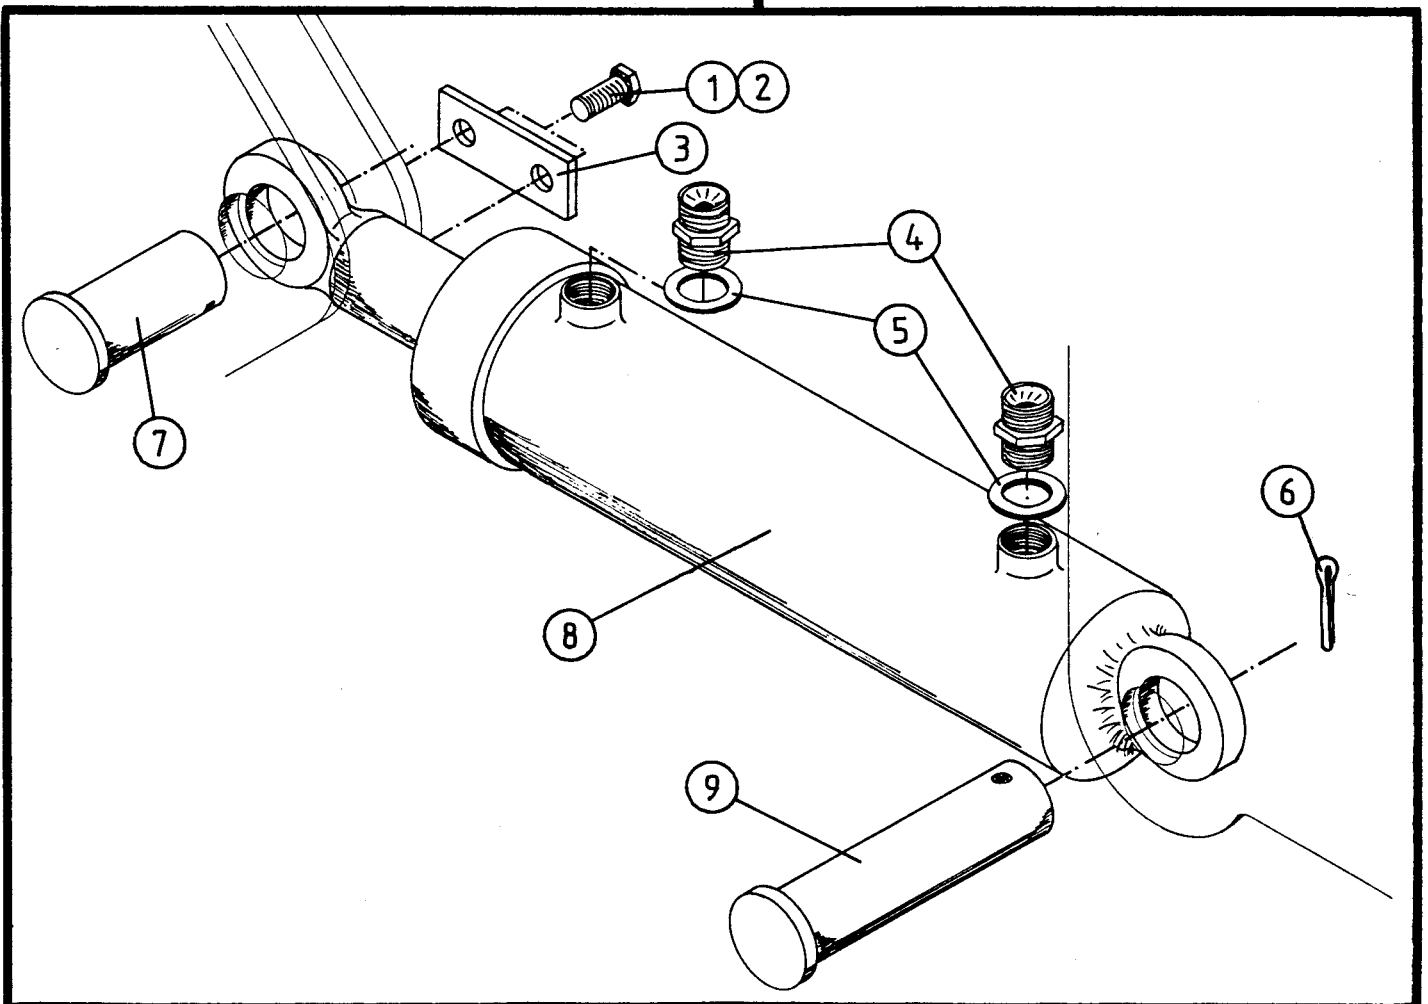

NORSE AUTO WRAP 1500 EH / 1504 EH

SPARE PARTS LIST

(8-4)

NORSE AUTO WRAP 1500 EH / 1504 EH

SPARE PARTS LIST

WIDTH CYLINDERS

POS.	ART. NO.	NO.	TERM - TYPE - DIMENSION	(15EH 8-4)
1	34119017	4	Screw, M8 x 16	
2	34310400	4	Spring washer, 8 mm	
3	34680011	2	Locking piece	
4	34061803	4	Fitting, 1/4" x 1/4"	
5	34041600	4	Tightening ring, DKAZ 1/4"	
6	34220300	2	Split pin, 8 x 40 mm	
7	34105626	2	Cylinder bolt, $\varnothing 25$ x 76 mm	
8a	34001108	2	Cylinder for width, 70/40 UNI, (93-)	
8b	34044014	-	Gasket set for cylinder, 70/40 UNI	
9	34100800	2	Cylinder bolt, $\varnothing 25$ x 145 mm