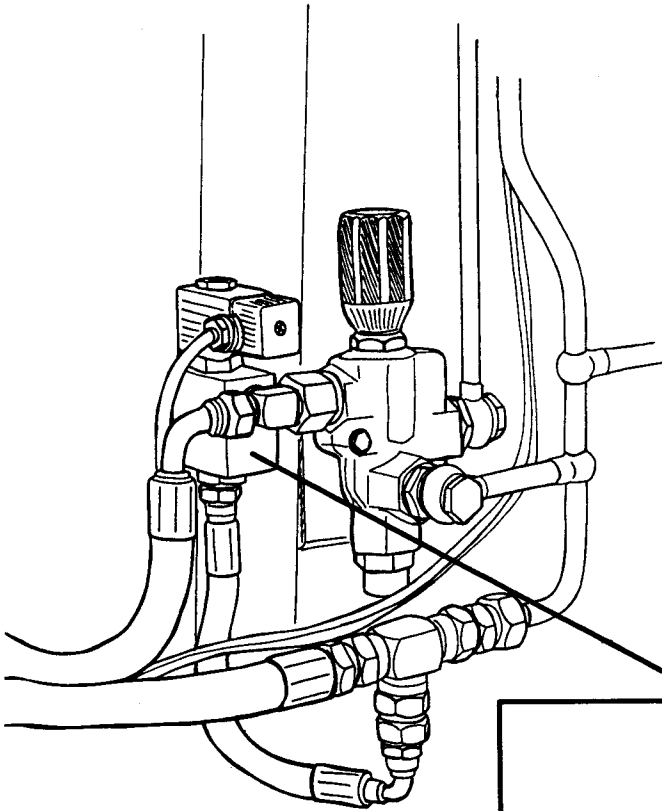

NORSE AUTO WRAP SPARE PARTS LIST

1500 EH / 1504 EH

MAGNET VALVES, MANOUVER CENTRAL

POS.	ART. NO.	NO:	TERM - TYPE - DIMENSION	(15EH 8-9)
	34085800	1	Manouver central, compl. w/valves, AW 1500	
	34087547	1	Manouver central, compl. w/valves, AW 1504	
1	34119050	4	Set screw, M5 x 70	
2	34082491	2	LC1-E2, Valve for cutter and width, cpl.	
3	34087521	5	Magnet coil for LC-valve	
4	34084900	1	LC1-VR/AB, Pilot controled non-return valve	
6	34119049	8	Set screw, M5 x 30	
7	34087191	1	LC1Y-K12C, Valve for rotating arm's motor	
8	34087515	1	Basic valve block	
9	34087000	1	LC1-VR/T-C, non-return valve	
10	34044005	16	O-ring below LC-valve	

NORSE AUTO WRAP 1500 EH/1504 EH

SPARE PARTS LIST

8-10

Copyright © 2004 by Norse Auto Wrap, Inc. All rights reserved. Printed in the USA.