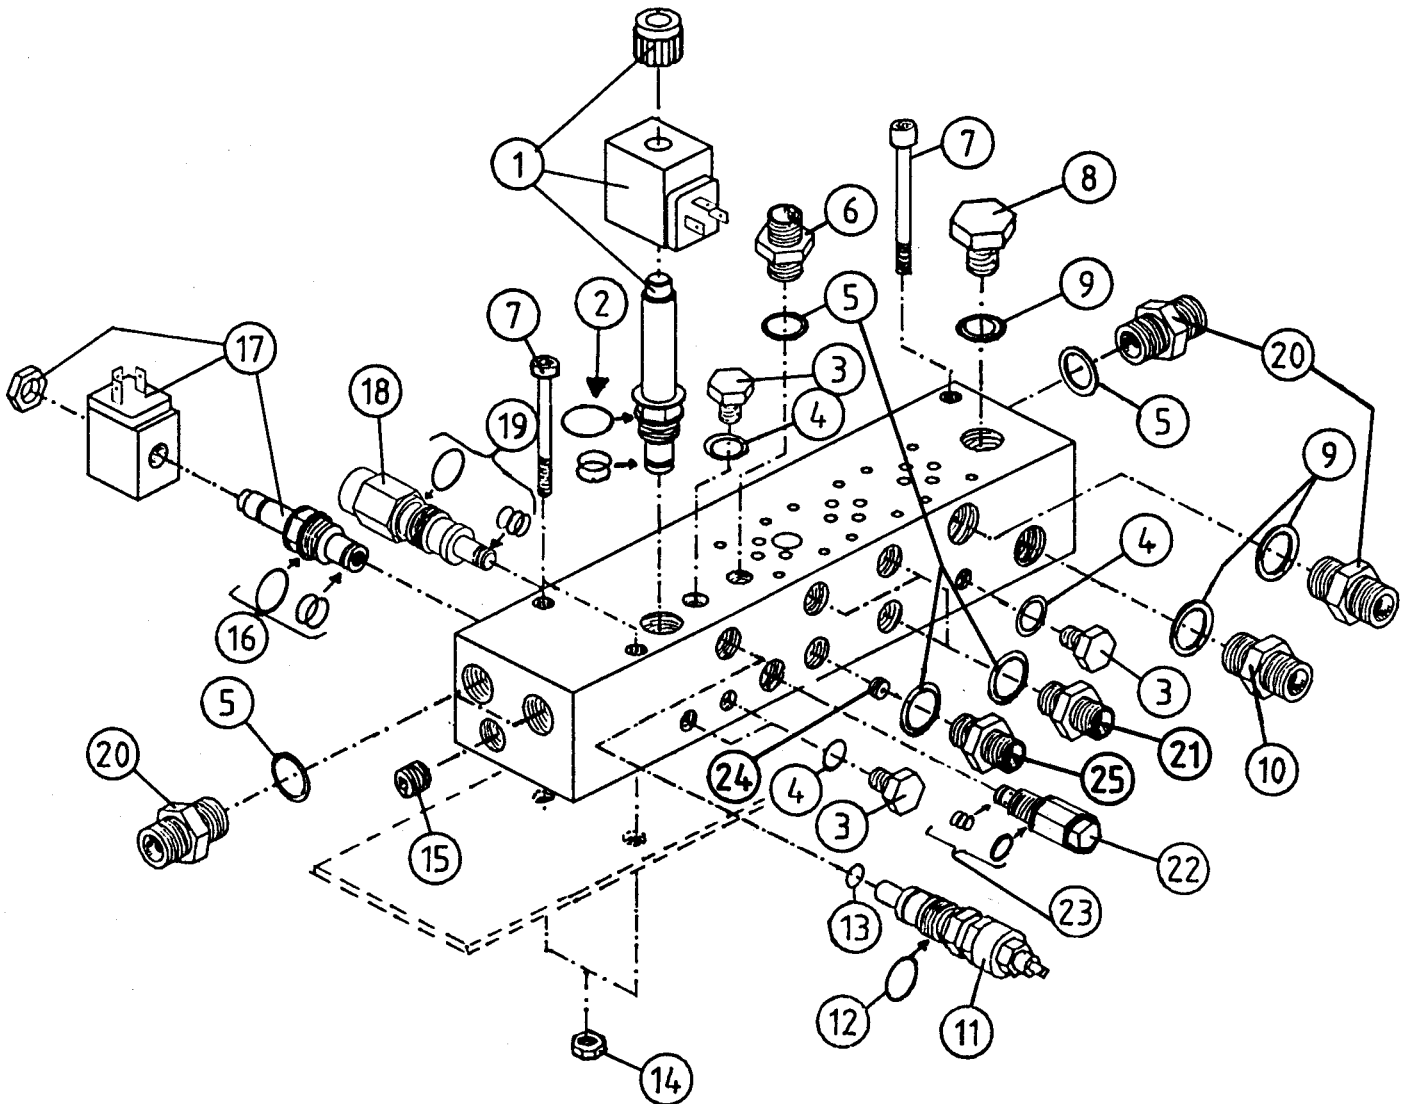

NORSE AUTO WRAP SPARE PARTS LIST

1500 EH / 1504 EH

DIFFERENT VALVES, 1504

POS.	ART. NO.	NO:	TERM - TYPE - DIMENSION	(15EH 8-7)
1	34061944	2	T-piece, 1/4" ext.	
2	34061866	2	Fitting, 1/4" ext. x 1/4" w/swivel	
3	34041600	12	Tightening ring, DKAZ 1/4"	
4	34085500	1	Choker/non-return valve, 1/4"	
5	34061803	3	Fitting, 1/4" x 1/4"	
6	34119007	1	Screw, M5 x 35	
7	34082100	2	Double pilot, non-return valve, Fimma BP2/07	
8	34085900	1	Ball valve, M18 x 1,5	
9	34061964	1	Fitting, M18x1,5 x 1/4"	
10	34311102	1	Washer, 5mm	
11	34041000	1	Copper packing, 1/4"	
12	34061965	1	T-piece, 1/4" ext. + 1 w/swivel	
13	34061805	6	Ansatsnippel, 3/8" x 1/4"	
14	34087517	1	Shuttle valve, VS-06	
15	34044045	1	Copper packing, M18	
16	34061885	1	Blind-plug, 1/4"	
17	34087545	1	Squeeze valve, compl.	
18	34041800	4	Tightening ring, DKAZ, 1/2"	
19	34061943	2	Fitting, 1/2" ext. x M16x1,5 int.	
20	34043500	4	Tightening ring, DKAZ, M16	
21	34061935	2	Screw, M16 x 1,5 for hose coupling	
22	34061809	1	Fitting, 1/2" x 3/8"	
23	34087546	1	Squeeze valve, 4H410, adjustable	
24	34044046	-	O-ring set for 4H410	
25	34061886	1	Blind-plug, 3/8"	
26	34041700	1	Tightening ring, DKAZ, 3/8"	
27	34061963	1	Accumulator, H 350 R	
28	34260206	1	Hose clamp, 77-95 mm	
29	34230100	2	Locking nut, M5	

NORSE AUTO WRAP 1500 EH / 1504 EH

SPARE PARTS LIST

8-8