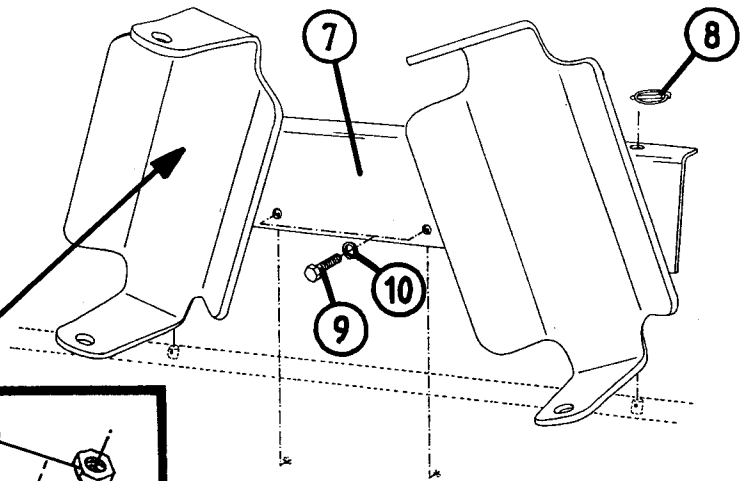

NORSE AUTO WRAP SPARE PARTS LIST

1500 EH / 1504 EH

CUTTER

POS.	ART.NO.	NO:	TERM - TYPE - DIMENSION	(15EH 5-1)
	34920529		Cutter compl. (1990) EH	
1	34851203	1	Joint cover	
2	34119017	1	Screw, M8 x 16	
3	34920524	1	Knife shaft	
4	34105632	1	Bolt for cylinder, 25 x 69 mm	
5	34240704	4	Locking ring, A-25	
6	34240709	4	Tracing ring, INA	
7	34320510	2	Bearing, INA - BE 20	
8	34230500	6	Locking nut, M8	
9	34920527	1	Fastening ear	
10	34110001	1	Screw, M8 x 35	
11	34112700	7	Screw, M8 x 30	
12	34061800	2	Fitting, 1/4" x M16 x 1,5	
13	34043500	2	Tightening ring, DKAZ M16	
14	34105631	1	Bolt for cylinder, 25 x 52 mm	
15	34920525	1	Fastening bracket for cylinder	
16a	34001111	1	Cutter cylinder, 40/20 x 125, (93-)	
16b	34001102	1	Cutter cylinder, 40/20 x125 UNI, (-93)	
16c	34043800	1	Gasket set for cylinder, 40/20 UNI, (-93)	
17	34920526	1	Mounting bracket	
18	34230400	1	Nut, M8	
19	34110003	1	Screw, M8 x 45	
20	34480009	1	Plastic sleeve	
21	34611326	1	Cutter arm, (plastic tail) (from 1990)	
22	34150002	9	Poprivet, 4,8 x 17 mm	
23	34450410	1	Rubber strip	
24	34920585	1	Cutter, lower part, (93-)	
25	34430301	4	Danly spring	
26	34851205	1	Cover for cutter	
27	34302121	21	Washer, M8	
28	34230900	4	Locking nut, M10	

NORSE AUTO WRAP 1500 EH / 1504 EH

SPARE PARTS LIST

6-1