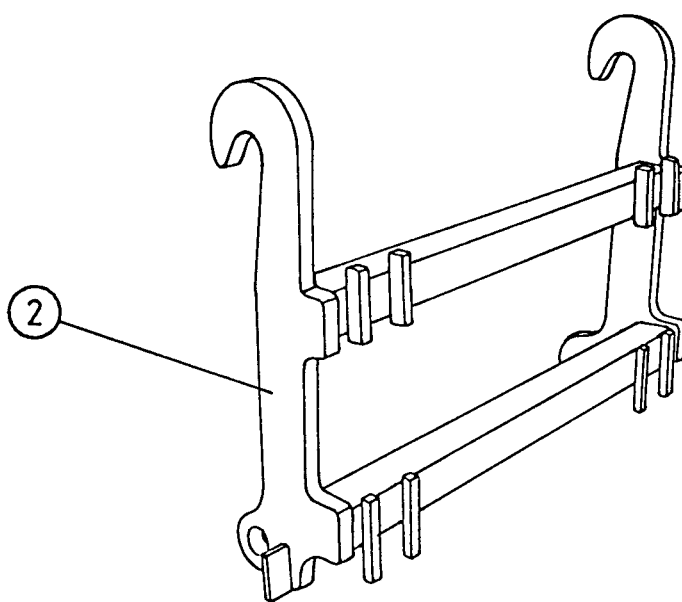

NORSE AUTO WRAP 1500 EH / 1504 EH

SPARE PARTS LIST

FASTENING BRACKETS, THREE POINT

POS.	ART. NO.	NO:	TERM - TYPE - DIMENSION	(15EH 2-1)
1	34220700	6	Split pin, 5 x 40 mm	
3	34105635	1	Top-stay bolt, w/chain	
4	34680024	1	Fastening bracket, left	
5	34105636	2	Bolt for lifting arm, w/chain	
6	34680023	1	Fastening bracket, right	
7	34116400	6	Screw, M16 x 30	
8	34310800	6	Spring washer, M16	
9	34251401	2	Locking bar	
10	34200201	3	Linch pin, 10 mm, w/chain	

NORSE AUTO WRAP 1500 EH / 1504 EH

SPARE PARTS LIST

2-2