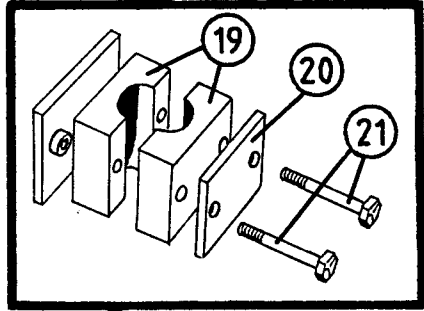

NORSE AUTO WRAP 1500 EH / 1504 EH

SPARE PARTS LIST

4-2

NORSE AUTO WRAP SPARE PARTS LIST

1500 EH / 1504 EH

TUBES AND HOSES / CONNECTIONS

POS.	ART.NO.	NO:	TERM - TYPE - DIMENSION	(15EH 4-2)
1	34051773	1	Hose, 3/8" x 370 mm	
2	34051778	1	Hose, 1/2" x 535 mm	
3	34051772	1	Hose, 3/8" x 370 mm	
4	34051769	1	Hose, 1/2" x 2m, (from tractor)	
5	34051770	1	Hose, 1/2" x 1,5m, (to tractor)	
* 6	34051768	2	Hose, 1/2" x 5m, (extension hose, when front mounted)	
7	34041800	2	Tightening ring, DKAZ 1/2"	
8	34072800	2	Coupling, male, 1/2" ISO	
9	34073000	1	Dust cap, red - pressure	
10	34072900	1	Dust cap, blue - return	

* Extra equipment.

NORSE AUTO WRAP 1500 EH/1504 EH

SPARE PARTS LIST

4-3

NORSE AUTO WRAP SPARE PARTS LIST

1500 EH / 1504 EH

TUBES AND HOSES, MAIN FRAME

POS.	ART. NO.	NO:	TERM - TYPE - DIMENSION	(15EH 4-3)
1	34061934	1	Fitting, 1/2"	
2	34301200	2	Washer, 21 x 37 x 3 mm	
3	34041800	2	Tightening ring, DKAZ 1/2"	
4	34082900	1	No return valve, 1/2"	
5	34061868	1	O-fitting, 1/2" external x 1/2" w/swivel	
6	34061874	1	T-piece, 1/2" external	
* 7	34051772	1	Hose, 3/8" x 370 mm	
* 8	34051769	1	Hose, 1/2" x 2m	
* 9	34051770	1	Hose, 1/2" x 1,5m	
* 10	34051773	1	Hose, 3/8" x 370 mm	
11	34160126	1	Tube, (10mm), (not for 1504)	
12	34051810	1	Hose, 1/4" x 550 mm	
13	34051809	3	Hose, 1/4" x 600 mm	
14	34051811	2	Hose, 1/4" x 530 mm	
15	34160120	1	Tube, (12mm)	
16	34160121	1	Tube, (12mm)	
* 17	34051778	1	Hose, 1/2" x 535 mm	
18	34160123	1	Tube, (12mm)	
19	34260109	4	Tube holder, single 12mm	
20	34260108	2	Top-plate, single 6 - 12 mm	
21	34119001	2	Screw, M6 x 30	
22	34119046	2	Screw, M6 x 55	
23	34260106	2	Tube holder, single 10mm	
24	34260114	2	Tube holder, single 22mm	
25	34260115	1	Top-plate, single 22mm	
26	34119051	2	Screw, M6 x 40	
27	34061809	1	Fitting, 1/2" x 3/8"	
28	34060100	1	Fitting, 3/8" x 3/8"	