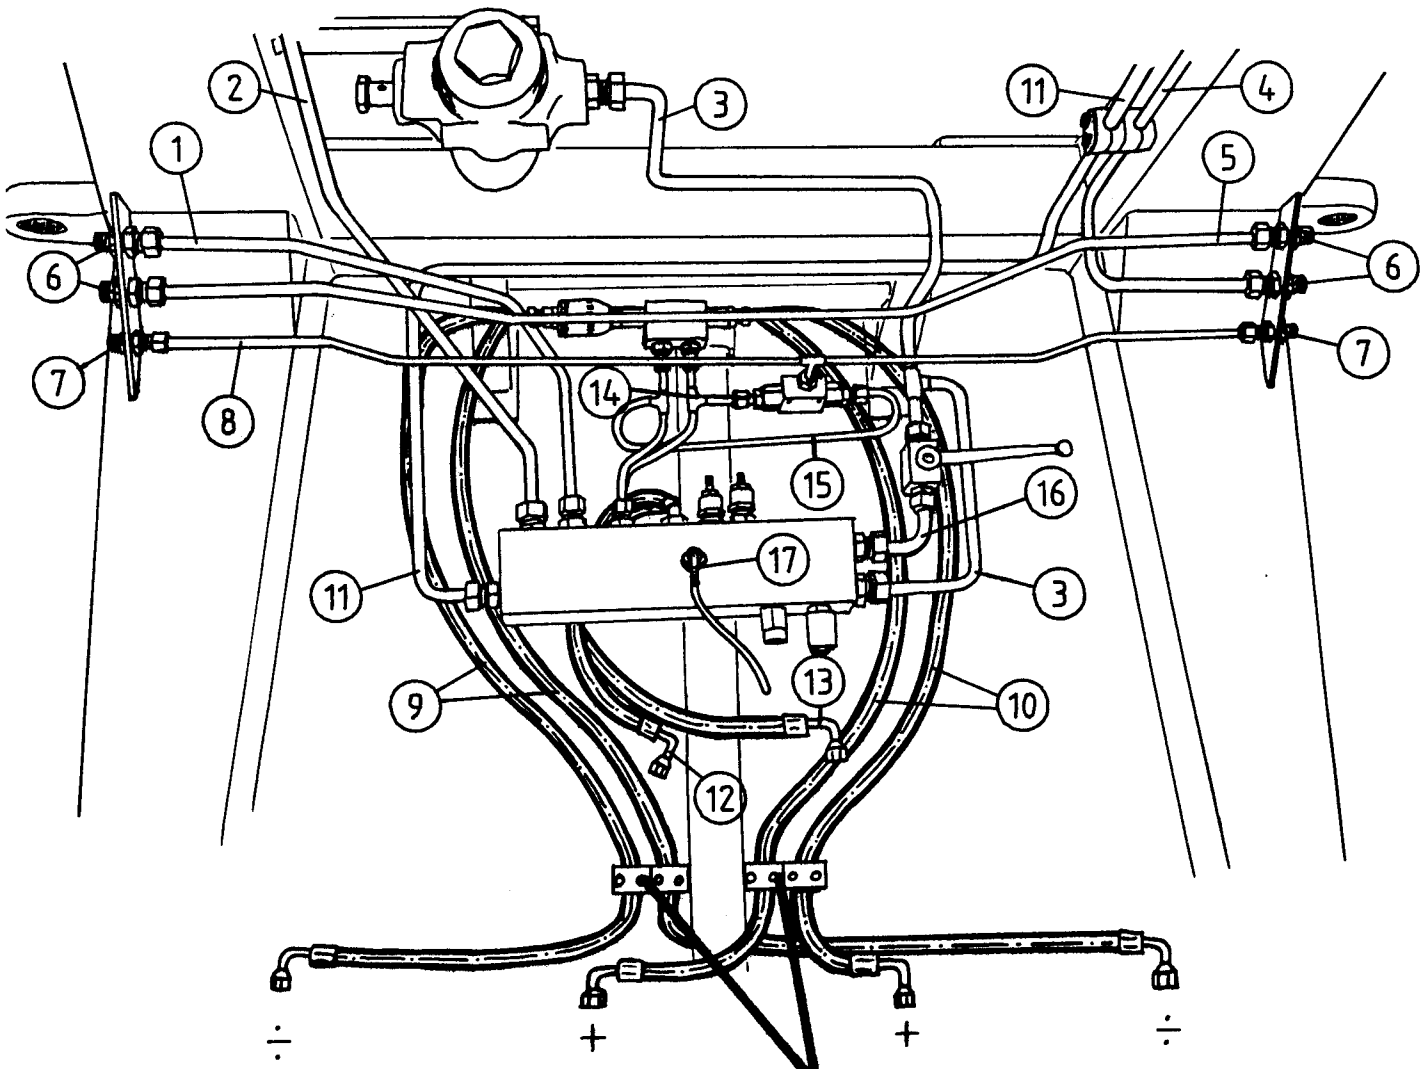

NORSE AUTO WRAP SPARE PARTS LIST

1500 EH / 1504 EH

TUBES AND HOSES, MAIN FRAME

POS.	ART. NO.	NO:	TERM - TYPE - DIMENSION	(15EH 4-3)
1	34061934	1	Fitting, 1/2"	
2	34301200	2	Washer, 21 x 37 x 3 mm	
3	34041800	2	Tightening ring, DKAZ 1/2"	
4	34082900	1	No return valve, 1/2"	
5	34061868	1	O-fitting, 1/2" external x 1/2" w/swivel	
6	34061874	1	T-piece, 1/2" external	
* 7	34051772	1	Hose, 3/8" x 370 mm	
* 8	34051769	1	Hose, 1/2" x 2m	
* 9	34051770	1	Hose, 1/2" x 1,5m	
* 10	34051773	1	Hose, 3/8" x 370 mm	
11	34160126	1	Tube, (10mm), (not for 1504)	
12	34051810	1	Hose, 1/4" x 550 mm	
13	34051809	3	Hose, 1/4" x 600 mm	
14	34051811	2	Hose, 1/4" x 530 mm	
15	34160120	1	Tube, (12mm)	
16	34160121	1	Tube, (12mm)	
* 17	34051778	1	Hose, 1/2" x 535 mm	
18	34160123	1	Tube, (12mm)	
19	34260109	4	Tube holder, single 12mm	
20	34260108	2	Top-plate, single 6 - 12 mm	
21	34119001	2	Screw, M6 x 30	
22	34119046	2	Screw, M6 x 55	
23	34260106	2	Tube holder, single 10mm	
24	34260114	2	Tube holder, single 22mm	
25	34260115	1	Top-plate, single 22mm	
26	34119051	2	Screw, M6 x 40	
27	34061809	1	Fitting, 1/2" x 3/8"	
28	34060100	1	Fitting, 3/8" x 3/8"	

* Also on page 4-2.

NORSE AUTO WRAP 1500 EH / 1504 EH

SPARE PARTS LIST

4-4