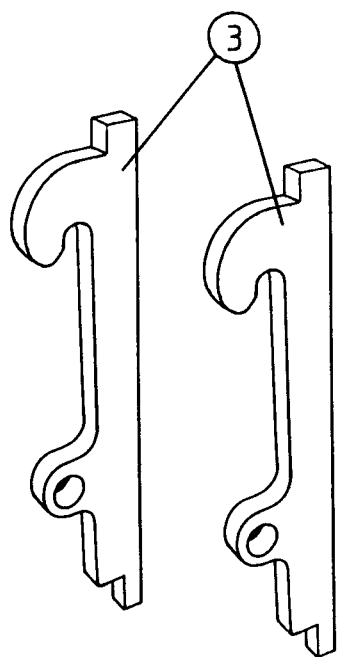

NORSE AUTO WRAP 1500 EH / 1504 EH

SPARE PARTS LIST

FASTENING BRACKETS, THREE POINT

POS.	ART. NO.	NO:	TERM - TYPE - DIMENSION	(15EH 2-1)
1	34220700	6	Split pin, 5 x 40 mm	
3	34105635	1	Top-stay bolt, w/chain	
4	34680024	1	Fastening bracket, left	
5	34105636	2	Bolt for lifting arm, w/chain	
6	34680023	1	Fastening bracket, right	
7	34116400	6	Screw, M16 x 30	
8	34310800	6	Spring washer, M16	
9	34251401	2	Locking bar	
10	34200201	3	Linch pin, 10 mm, w/chain	

NORSE AUTO WRAP 1500 EH / 1504 EH

SPARE PARTS LIST

2-2