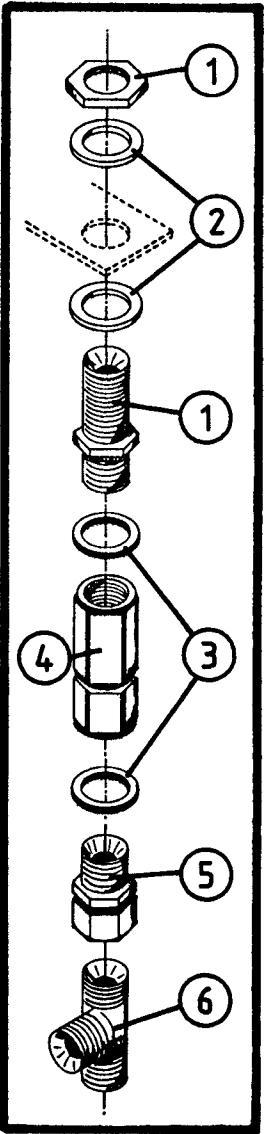

NORSE AUTO WRAP SPARE PARTS LIST

1500 EH / 1504 EH

TUBES AND HOSES / CONNECTIONS

POS.	ART.NO.	NO:	TERM - TYPE - DIMENSION	(15EH 4-2)
1	34051773	1	Hose, 3/8" x 370 mm	
2	34051778	1	Hose, 1/2" x 535 mm	
3	34051772	1	Hose, 3/8" x 370 mm	
4	34051769	1	Hose, 1/2" x 2m, (from tractor)	
5	34051770	1	Hose, 1/2" x 1,5m, (to tractor)	
* 6	34051768	2	Hose, 1/2" x 5m, (extension hose, when front mounted)	
7	34041800	2	Tightening ring, DKAZ 1/2"	
8	34072800	2	Coupling, male, 1/2" ISO	
9	34073000	1	Dust cap, red - pressure	
10	34072900	1	Dust cap, blue - return	

* Extra equipment.

NORSE AUTO WRAP 1500 EH/1504 EH

SPARE PARTS LIST

4-3