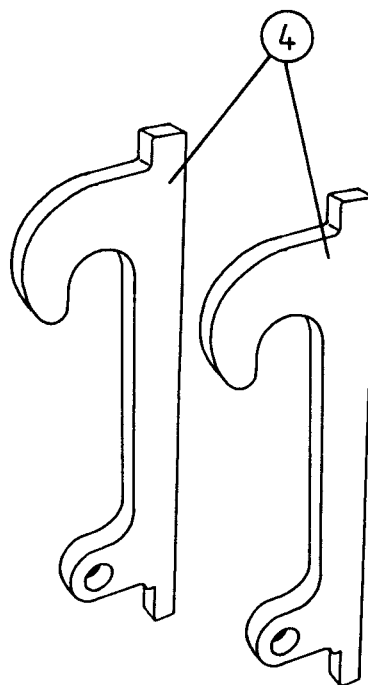

NORSE AUTO WRAP 1500 EH / 1504 EH

SPARE PARTS LIST

FASTENING BRACKETS, THREE POINT

POS.	ART. NO.	NO:	TERM - TYPE - DIMENSION	(15EH 2-1)
1	34220700	6	Split pin, 5 x 40 mm	
3	34105635	1	Top-stay bolt, w/chain	
4	34680024	1	Fastening bracket, left	
5	34105636	2	Bolt for lifting arm, w/chain	
6	34680023	1	Fastening bracket, right	
7	34116400	6	Screw, M16 x 30	
8	34310800	6	Spring washer, M16	
9	34251401	2	Locking bar	
10	34200201	3	Linch pin, 10 mm, w/chain	

NORSE AUTO WRAP 1500 EH / 1504 EH

SPARE PARTS LIST

2-2