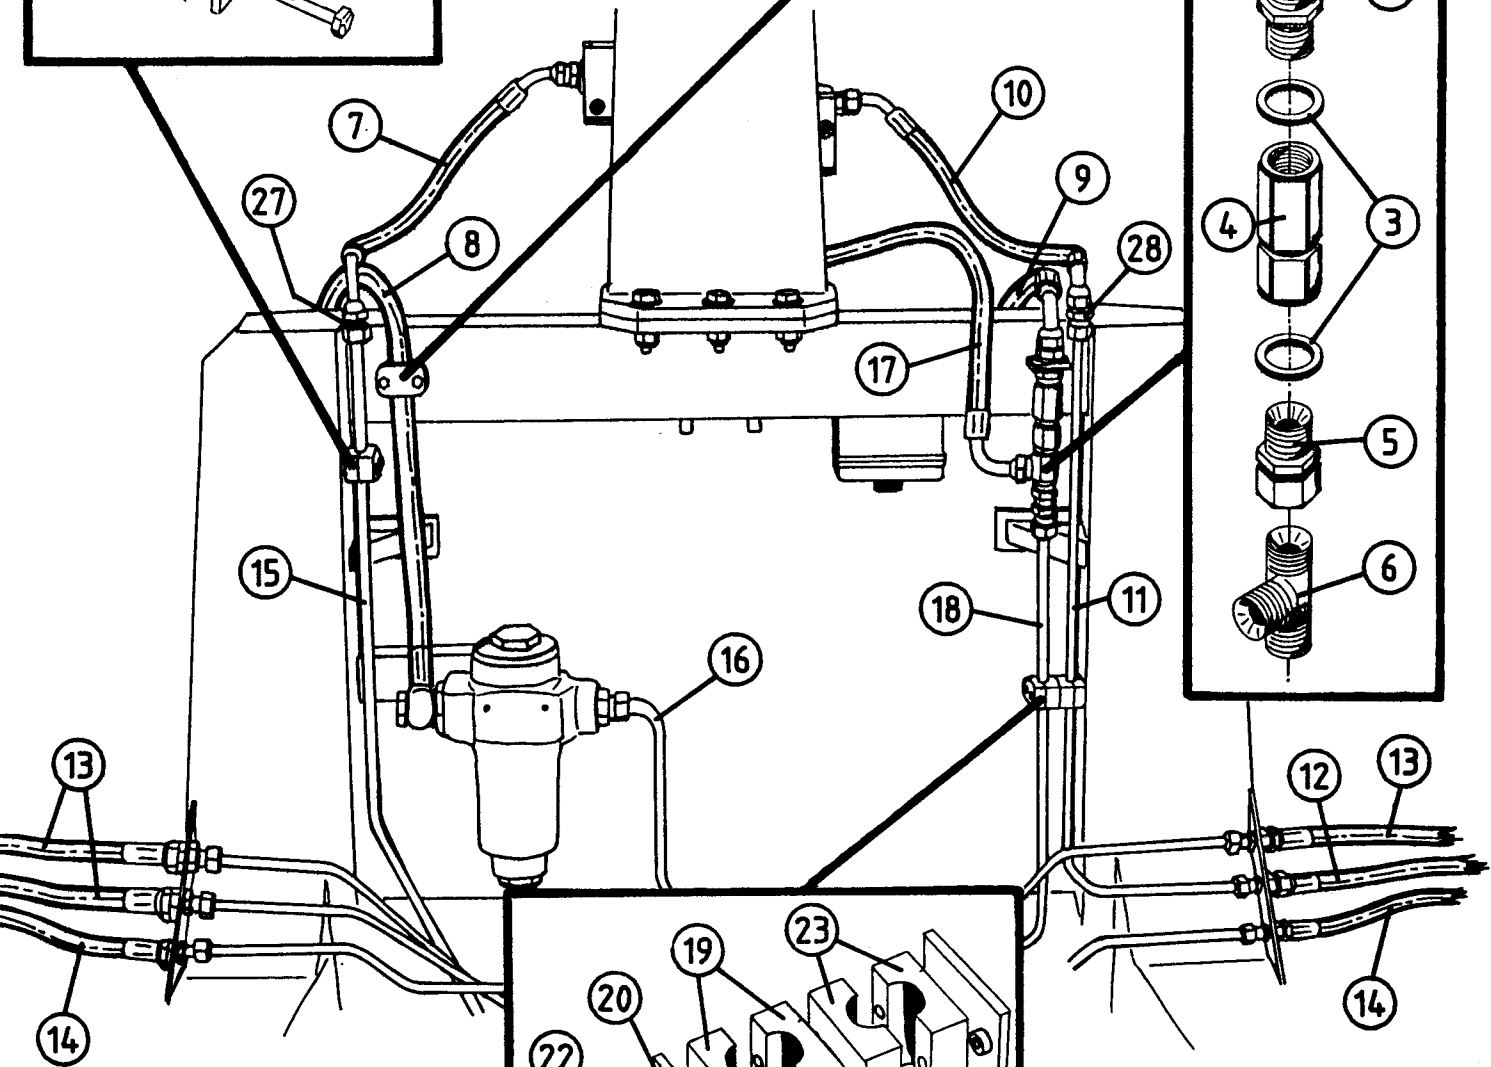

NORSE AUTO WRAP SPARE PARTS LIST

1500 EH / 1504 EH

TUBES AND HOSES / CONNECTIONS

POS.	ART.NO.	NO:	TERM - TYPE - DIMENSION	(15EH 4-2)
1	34051773	1	Hose, 3/8" x 370 mm	
2	34051778	1	Hose, 1/2" x 535 mm	
3	34051772	1	Hose, 3/8" x 370 mm	
4	34051769	1	Hose, 1/2" x 2m, (from tractor)	
5	34051770	1	Hose, 1/2" x 1,5m, (to tractor)	
* 6	34051768	2	Hose, 1/2" x 5m, (extension hose, when front mounted)	
7	34041800	2	Tightening ring, DKAZ 1/2"	
8	34072800	2	Coupling, male, 1/2" ISO	
9	34073000	1	Dust cap, red - pressure	
10	34072900	1	Dust cap, blue - return	

* Extra equipment.

NORSE AUTO WRAP 1500 EH/1504 EH

SPARE PARTS LIST

4-3