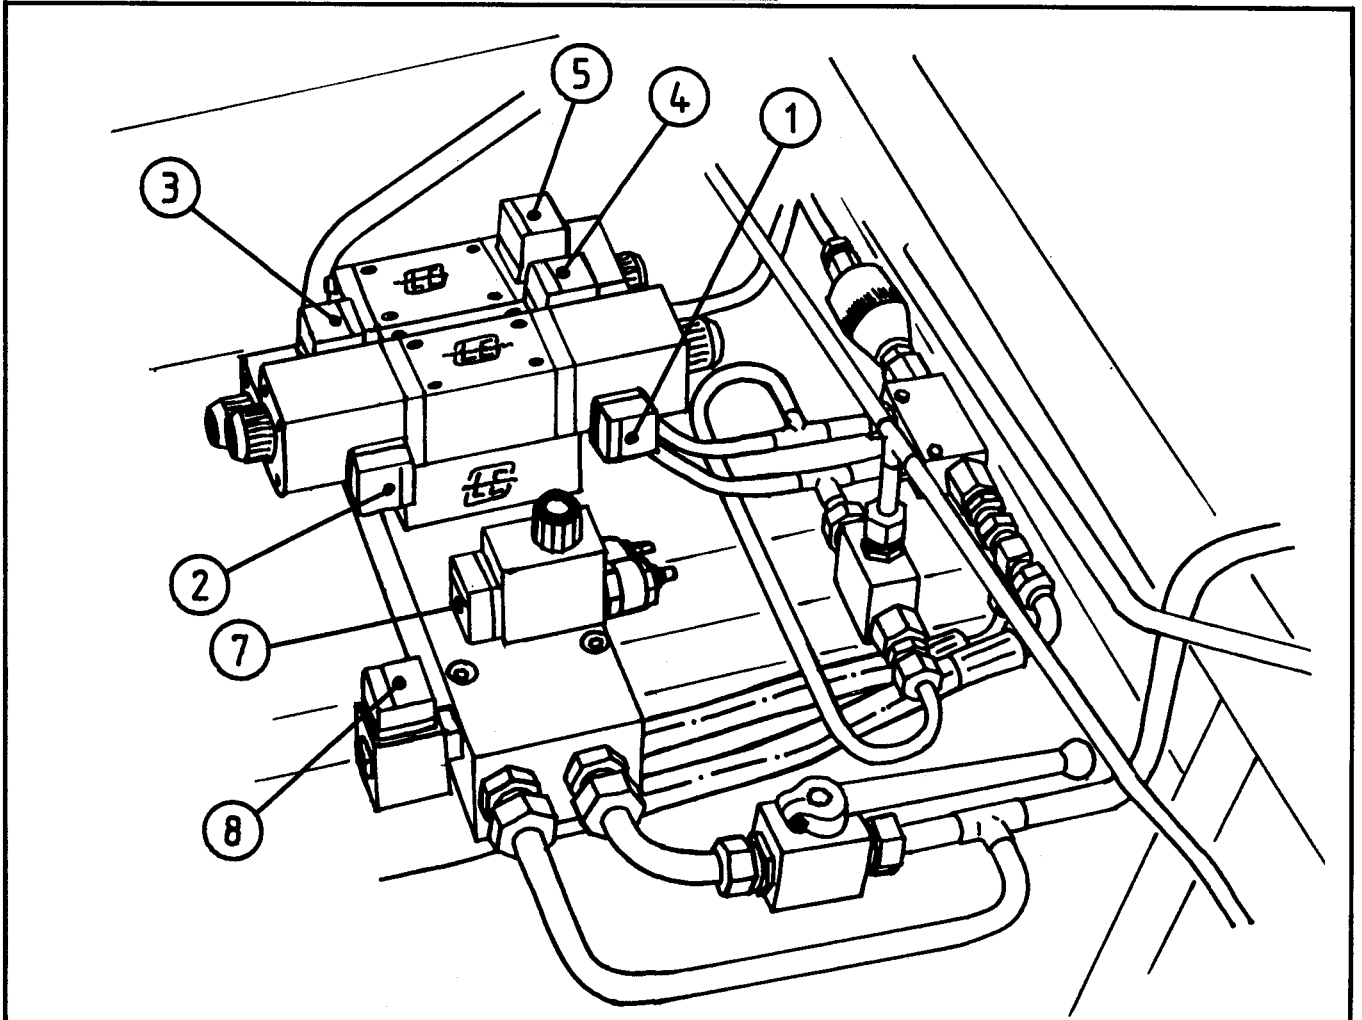

NORSE AUTO WRAP 1500 EH / 1504 EH

SPARE PARTS LIST

(7-0)

*Ventilkabel-nummer.
Valve cord numbers.*