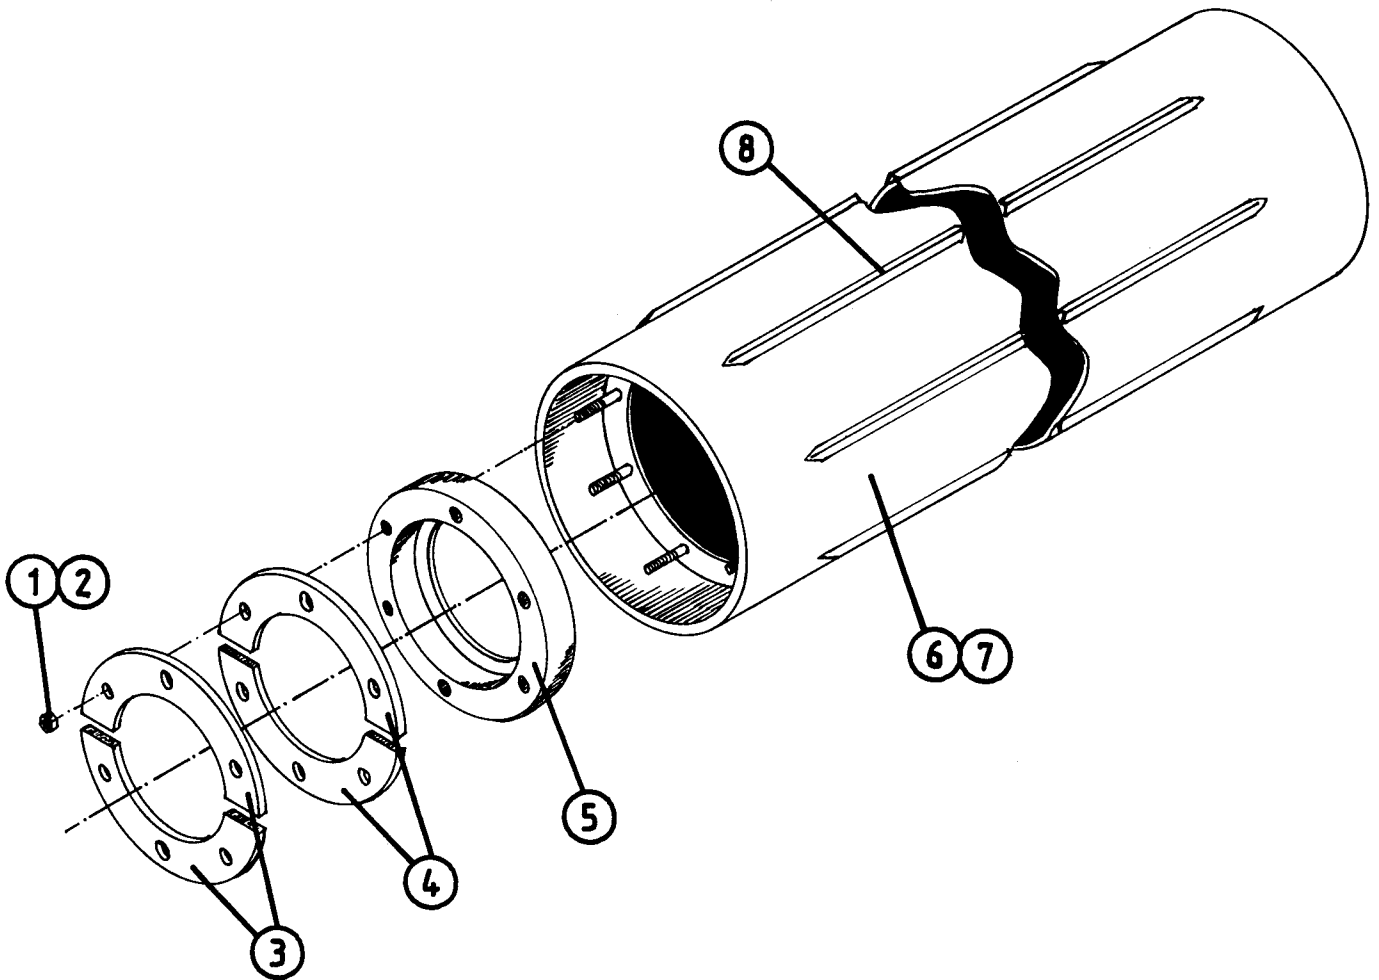

NORSE AUTO WRAP

1500 EH / 1504 EH

SPARE PARTS LIST

6-4

NORSE AUTO WRAP 1500 EH / 1504 EH

SPARE PARTS LIST

ROLLERS, (TINES)

POS.	ART.NO.	NO:	TERM - TYPE - DIMENSION	(15EH 6-4)
1	34230500	12	Locking nut, M8	
2	34310400	12	Spring washer, 8 mm	
3	34920539	4	Outer clamp ring	
4	34480013	4	Counter clamp ring	
5	34480012	2	Support ring, outside	
6	34340108	1	Roller, w/grip bars	
7	34340109	1	Roller	
8	21904351	-	Grip bars for welding