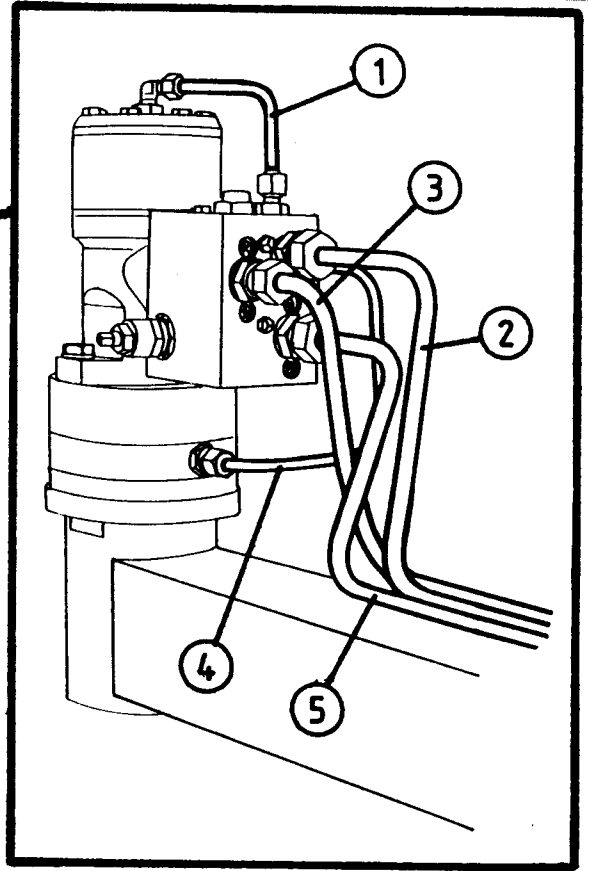

NORSE AUTO WRAP SPARE PARTS LIST

1500 EH / 1504 EH

4-1

NORSE AUTO WRAP SPARE PARTS LIST

1500 EH / 1504 EH

TUBES AND HOSES, UPPER FRAME

POS.	ART. NO.	NO:	TERM - TYPE - DIMENSION	(15EH 4-1)
1	34160137	1	Tube, (8mm)	
2	34160133	1	Tube, (10mm)	
3	34160130	1	Tube, (10mm)	
4	34160025	1	Tube, (8mm)	
5	34160131	1	Tube, (10mm)	
6	34160135	1	Tube, (12mm), (Cable tube)	
7	34160132	1	Tube, (10mm)	
8	34160138	1	Tube, (12mm)	
9	34110085	4	Screw, M6 x 35	
10	34260107	4	Top plate, double 6-12mm	
11	34260105	8	Clamp, double 10mm	
12	34061809	1	Fitting, 1/2" x 3/8"	

Machines with 75 cm prestretcher have some addition:

POS.	ART. NO.	NO:	TERM - TYPE - DIMENSION
13	34061898	1	T-piece, T-10-L
14	34061897	1	Fitting, GE-10 x 3/8"
15	34083300	1	Non-return valve, 3/8"
16	34061809	1	Fitting, 1/2" x 3/8"
17	34061300	1	Fitting 90°, 3/8"utv. x 3/8" swivel
18	34061815	1	Joint, G-12-L
19	34061968	1	Plug, PL-12-L
20	34160160	1	Tube, (10mm)