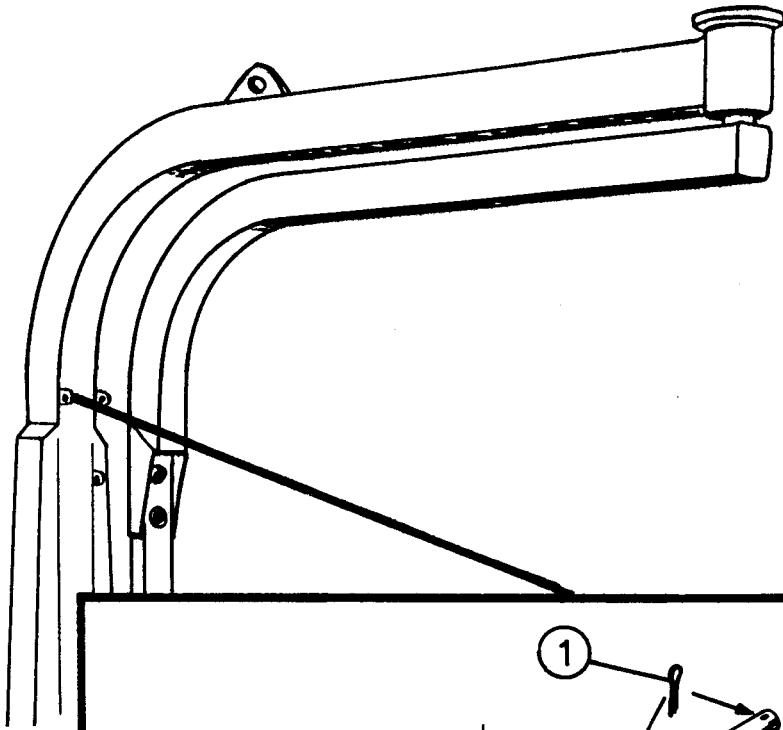

NORSE AUTO WRAP 1500 EH / 1504 EH

SPARE PARTS LIST

1-2

NORSE AUTO WRAP SPARE PARTS LIST

1500 EH / 1504 EH

TRANSPORTATION LOCK

POS.	ART.NO.	NO:	TERM - TYPE - DIMENSION	(15EH 1-2)
1	34220701	3	Split pin, 5 x 32 mm	
2	34105640	1	Locking bolt, (Stationary arm)	
3	34920547	1	Locking stay	
* 4	34117500	2	Screw, M12 x 70	
* 5	34302135	4	Washer, 13 x 40 x 2 mm	
6	34210100	1	Pin, 5 mm	
7	34105603	1	Locking bolt, (Wrapping arm)	
8	34920548	1	Locking bracket	
* 9	34231300	2	Locking nut, M12	
10	34801310	2	Chain	

* Also on page 1-1.