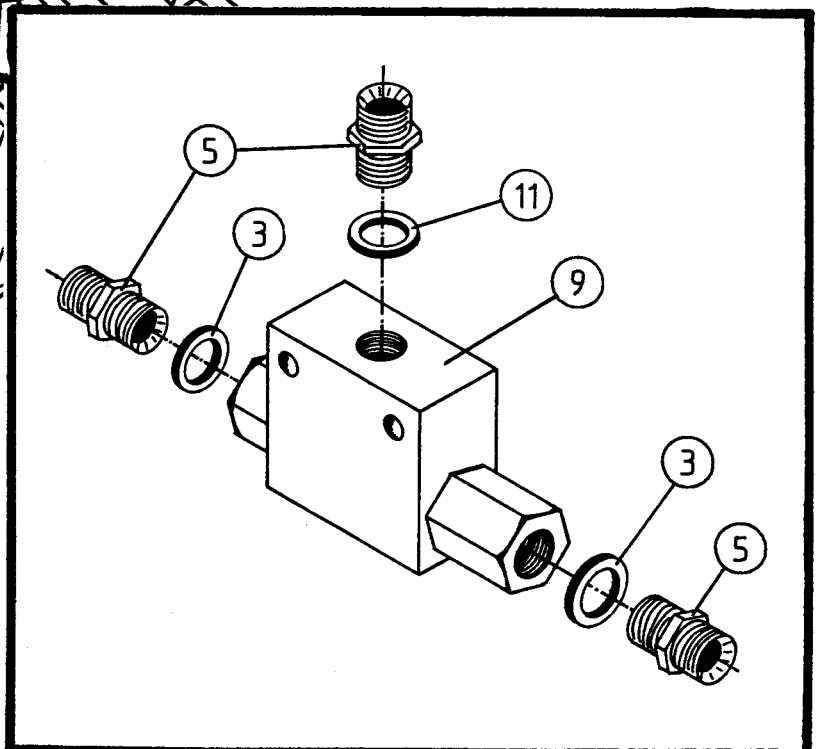

NORSE AUTO WRAP 1500 EH / 1504 EH

SPARE PARTS LIST

8-6

NORSE AUTO WRAP SPARE PARTS LIST

1500 EH / 1504 EH

DIFFERENT VALVES, 1500

POS.	ART.NO.	NO.	TERM - TYPE - DIMENSION	(15EH 8-6)
1	34061944	2	T-piece, 1/4" ext.	
2	34061866	2	Fitting, 1/4" ext. x 1/4" w/swivel	
3	34041600	6	Tightening ring, DKAZ 1/4"	
4	34085500	1	Choker/non-return valve, 1/4"	
5	34061803	6	Fitting, 1/4" x 1/4"	
6	34119007	1	Screw, M5 x 35	
7	34082100	1	Double pilot, non-return valve, Fimma BP2/07	
8	34085900	1	Ball valve, M18 x 1.5	
9	34087517	1	Shuttle valve, VS-06	
10	34311102	1	Spring washer, 5 mm	
11	34041000	3	Copper packing, 1/4"