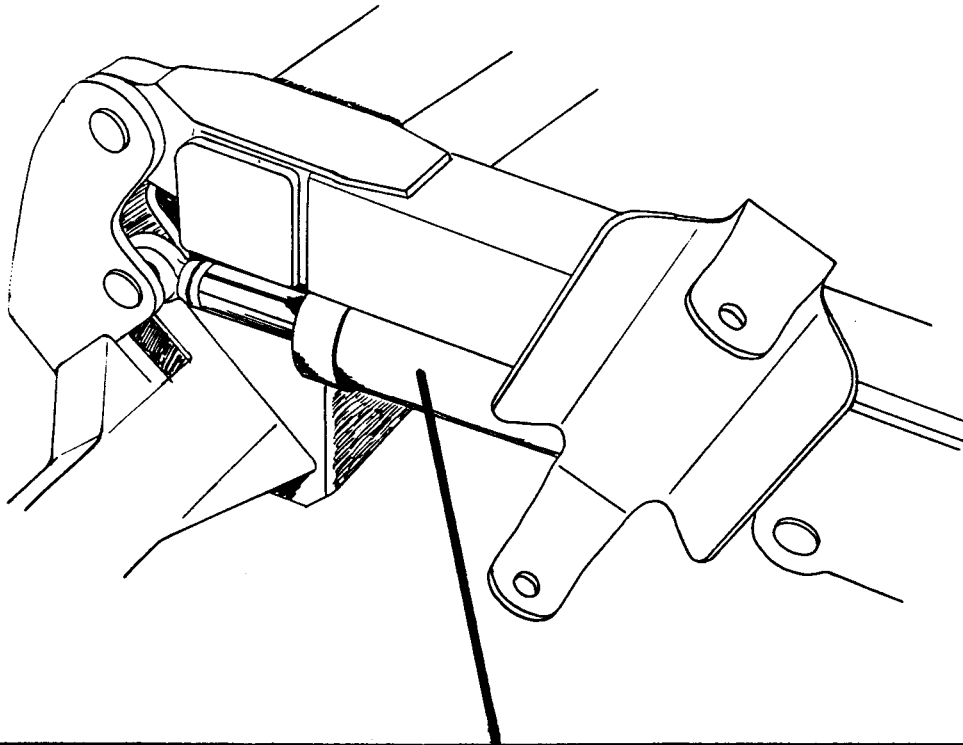

NORSE AUTO WRAP 1500 EH / 1504 EH

SPARE PARTS LIST

(8-4)

NORSE AUTO WRAP 1500 EH / 1504 EH

SPARE PARTS LIST

WIDTH CYLINDERS

POS.	ART. NO.	NO.	TERM - TYPE - DIMENSION	(15EH 8-4)
1	34119017	4	Screw, M8 x 16	
2	34310400	4	Spring washer, 8 mm	
3	34680011	2	Locking piece	
4	34061803	4	Fitting, 1/4" x 1/4"	
5	34041600	4	Tightening ring, DKAZ 1/4"	
6	34220300	2	Split pin, 8 x 40 mm	
7	34105626	2	Cylinder bolt, $\varnothing 25$ x 76 mm	
8a	34001108	2	Cylinder for width, 70/40 UNI, (93-)	
8b	34044014	-	Gasket set for cylinder, 70/40 UNI	
9	34100800	2	Cylinder bolt, $\varnothing 25$ x 145 mm