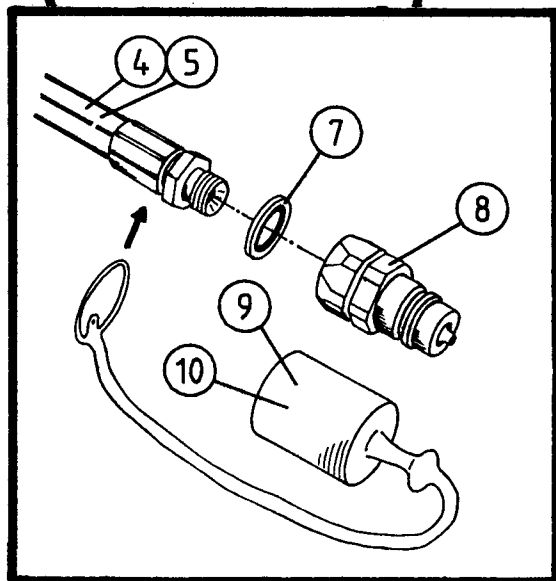

NORSE AUTO WRAP SPARE PARTS LIST

1500 EH / 1504 EH

TUBES AND HOSES, UPPER FRAME

POS.	ART. NO.	NO:	TERM - TYPE - DIMENSION	(15EH 4-1)
1	34160137	1	Tube, (8mm)	
2	34160133	1	Tube, (10mm)	
3	34160130	1	Tube, (10mm)	
4	34160025	1	Tube, (8mm)	
5	34160131	1	Tube, (10mm)	
6	34160135	1	Tube, (12mm), (Cable tube)	
7	34160132	1	Tube, (10mm)	
8	34160138	1	Tube, (12mm)	
9	34110085	4	Screw, M6 x 35	
10	34260107	4	Top plate, double 6-12mm	
11	34260105	8	Clamp, double 10mm	
12	34061809	1	Fitting, 1/2" x 3/8"	

Machines with 75 cm prestretcher have some addition:

POS.	ART. NO.	NO:	TERM - TYPE - DIMENSION
13	34061898	1	T-piece, T-10-L
14	34061897	1	Fitting, GE-10 x 3/8"
15	34083300	1	Non-return valve, 3/8"
16	34061809	1	Fitting, 1/2" x 3/8"
17	34061300	1	Fitting 90°, 3/8"utv. x 3/8" swivel
18	34061815	1	Joint, G-12-L
19	34061968	1	Plug, PL-12-L
20	34160160	1	Tube, (10mm)

NORSE AUTO WRAP 1500 EH / 1504 EH

SPARE PARTS LIST

4-2