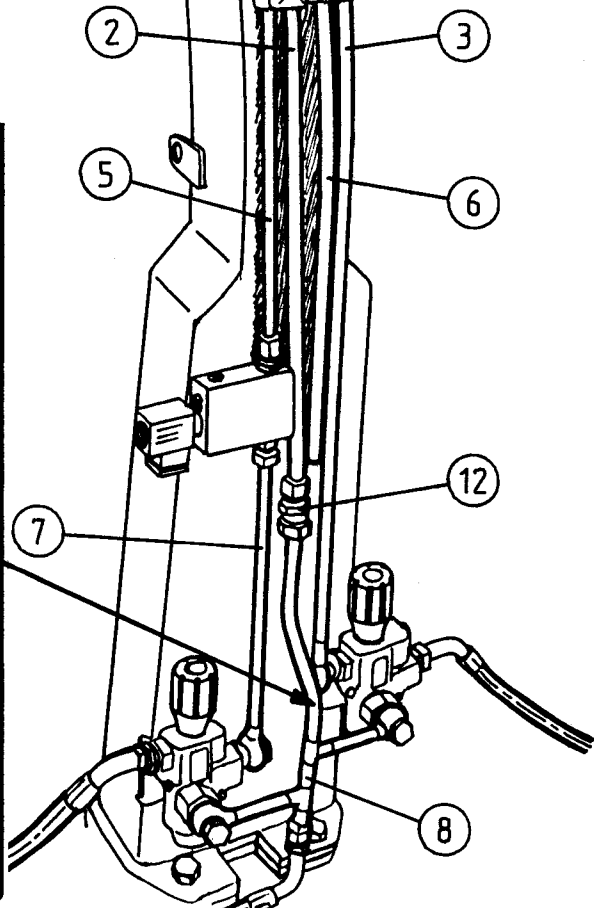

NORSE AUTO WRAP SPARE PARTS LIST

1500 EH / 1504 EH

4-1

NORSE AUTO WRAP SPARE PARTS LIST

1500 EH / 1504 EH

TUBES AND HOSES, UPPER FRAME

POS.	ART. NO.	NO:	TERM - TYPE - DIMENSION	(15EH 4-1)
1	34160137	1	Tube, (8mm)	
2	34160133	1	Tube, (10mm)	
3	34160130	1	Tube, (10mm)	
4	34160025	1	Tube, (8mm)	
5	34160131	1	Tube, (10mm)	
6	34160135	1	Tube, (12mm), (Cable tube)	
7	34160132	1	Tube, (10mm)	
8	34160138	1	Tube, (12mm)	
9	34110085	4	Screw, M6 x 35	
10	34260107	4	Top plate, double 6-12mm	
11	34260105	8	Clamp, double 10mm	
12	34061809	1	Fitting, 1/2" x 3/8"	

Machines with 75 cm prestretcher have some addition:

POS.	ART. NO.	NO:	TERM - TYPE - DIMENSION
13	34061898	1	T-piece, T-10-L
14	34061897	1	Fitting, GE-10 x 3/8"
15	34083300	1	Non-return valve, 3/8"
16	34061809	1	Fitting, 1/2" x 3/8"
17	34061300	1	Fitting 90°, 3/8"utv. x 3/8" swivel
18	34061815	1	Joint, G-12-L
19	34061968	1	Plug, PL-12-L
20	34160160	1	Tube, (10mm)