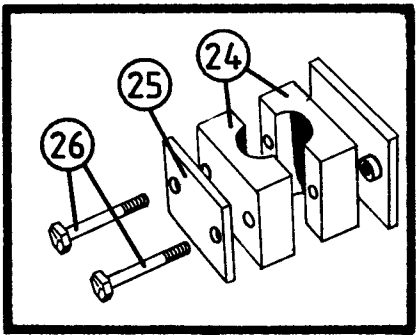

NORSE AUTO WRAP 1500 EH / 1504 EH

SPARE PARTS LIST

4-2

NORSE AUTO WRAP SPARE PARTS LIST

1500 EH / 1504 EH

TUBES AND HOSES / CONNECTIONS

POS.	ART.NO.	NO:	TERM - TYPE - DIMENSION	(15EH 4-2)
1	34051773	1	Hose, 3/8" x 370 mm	
2	34051778	1	Hose, 1/2" x 535 mm	
3	34051772	1	Hose, 3/8" x 370 mm	
4	34051769	1	Hose, 1/2" x 2m, (from tractor)	
5	34051770	1	Hose, 1/2" x 1,5m, (to tractor)	
* 6	34051768	2	Hose, 1/2" x 5m, (extension hose, when front mounted)	
7	34041800	2	Tightening ring, DKAZ 1/2"	
8	34072800	2	Coupling, male, 1/2" ISO	
9	34073000	1	Dust cap, red - pressure	
10	34072900	1	Dust cap, blue - return	

* Extra equipment.

NORSE AUTO WRAP 1500 EH/1504 EH

SPARE PARTS LIST

4-3

NORSE AUTO WRAP SPARE PARTS LIST

1500 EH / 1504 EH

TUBES AND HOSES, MAIN FRAME

POS.	ART. NO.	NO:	TERM - TYPE - DIMENSION	(15EH 4-3)
1	34061934	1	Fitting, 1/2"	
2	34301200	2	Washer, 21 x 37 x 3 mm	
3	34041800	2	Tightening ring, DKAZ 1/2"	
4	34082900	1	No return valve, 1/2"	
5	34061868	1	O-fitting, 1/2" external x 1/2" w/swivel	
6	34061874	1	T-piece, 1/2" external	
* 7	34051772	1	Hose, 3/8" x 370 mm	
* 8	34051769	1	Hose, 1/2" x 2m	
* 9	34051770	1	Hose, 1/2" x 1,5m	
* 10	34051773	1	Hose, 3/8" x 370 mm	
11	34160126	1	Tube, (10mm), (not for 1504)	
12	34051810	1	Hose, 1/4" x 550 mm	
13	34051809	3	Hose, 1/4" x 600 mm	
14	34051811	2	Hose, 1/4" x 530 mm	
15	34160120	1	Tube, (12mm)	
16	34160121	1	Tube, (12mm)	
* 17	34051778	1	Hose, 1/2" x 535 mm	
18	34160123	1	Tube, (12mm)	
19	34260109	4	Tube holder, single 12mm	
20	34260108	2	Top-plate, single 6 - 12 mm	
21	34119001	2	Screw, M6 x 30	
22	34119046	2	Screw, M6 x 55	
23	34260106	2	Tube holder, single 10mm	
24	34260114	2	Tube holder, single 22mm	
25	34260115	1	Top-plate, single 22mm	
26	34119051	2	Screw, M6 x 40	
27	34061809	1	Fitting, 1/2" x 3/8"	
28	34060100	1	Fitting, 3/8" x 3/8"	