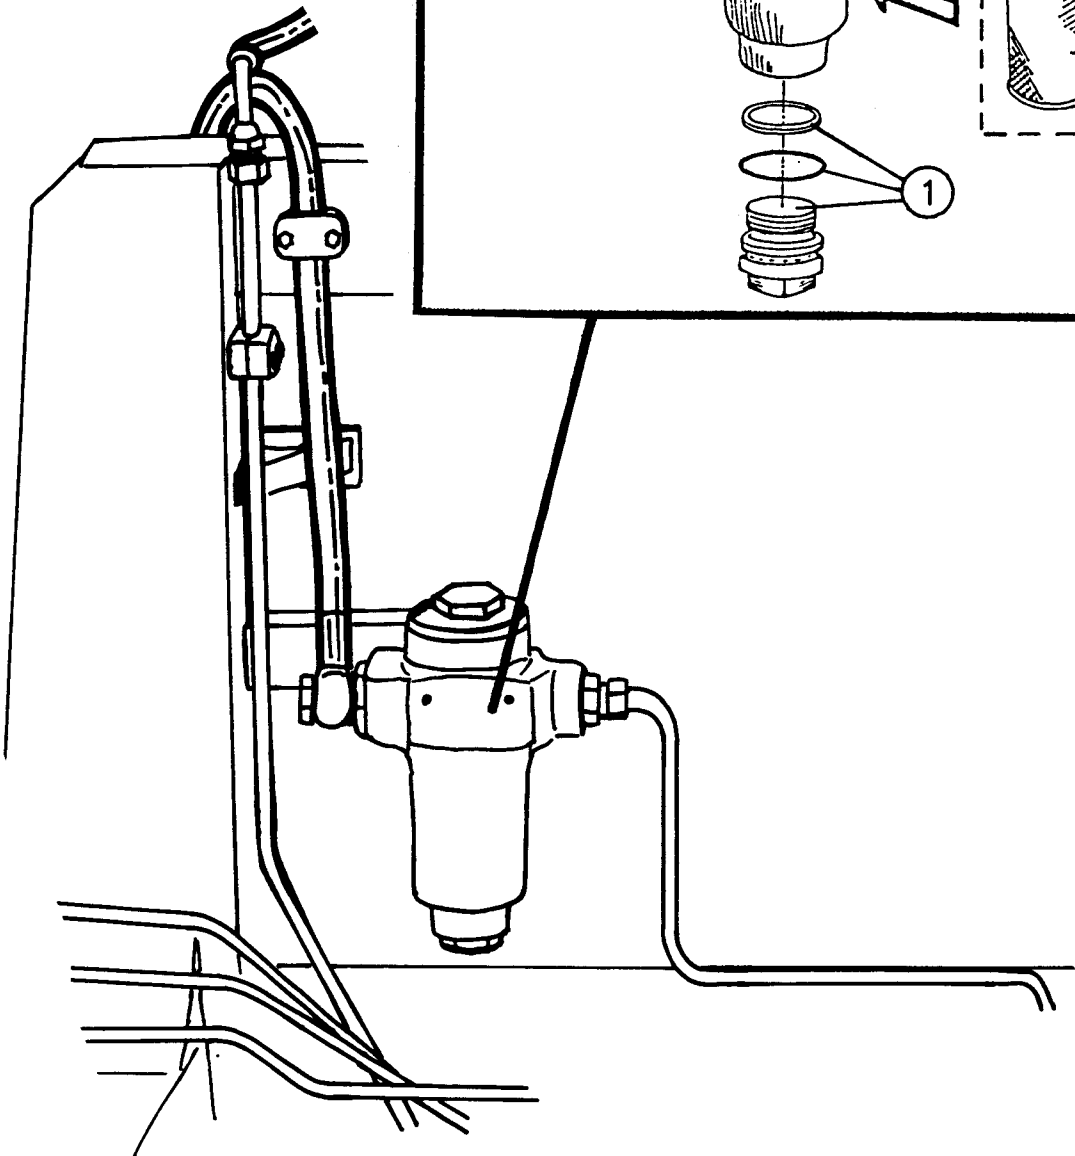

NORSE AUTO WRAP 1500 EH / 1504 EH

SPARE PARTS LIST

WIDTH CYLINDERS

POS.	ART. NO.	NO.	TERM - TYPE - DIMENSION	(15EH 8-4)
1	34119017	4	Screw, M8 x 16	
2	34310400	4	Spring washer, 8 mm	
3	34680011	2	Locking piece	
4	34061803	4	Fitting, 1/4" x 1/4"	
5	34041600	4	Tightening ring, DKAZ 1/4"	
6	34220300	2	Split pin, 8 x 40 mm	
7	34105626	2	Cylinder bolt, $\varnothing 25$ x 76 mm	
8a	34001108	2	Cylinder for width, 70/40 UNI, (93-)	
8b	34044014	-	Gasket set for cylinder, 70/40 UNI	
9	34100800	2	Cylinder bolt, $\varnothing 25$ x 145 mm	

NORSE AUTO WRAP 1500 EH / 1504 EH

SPARE PARTS LIST

8-5