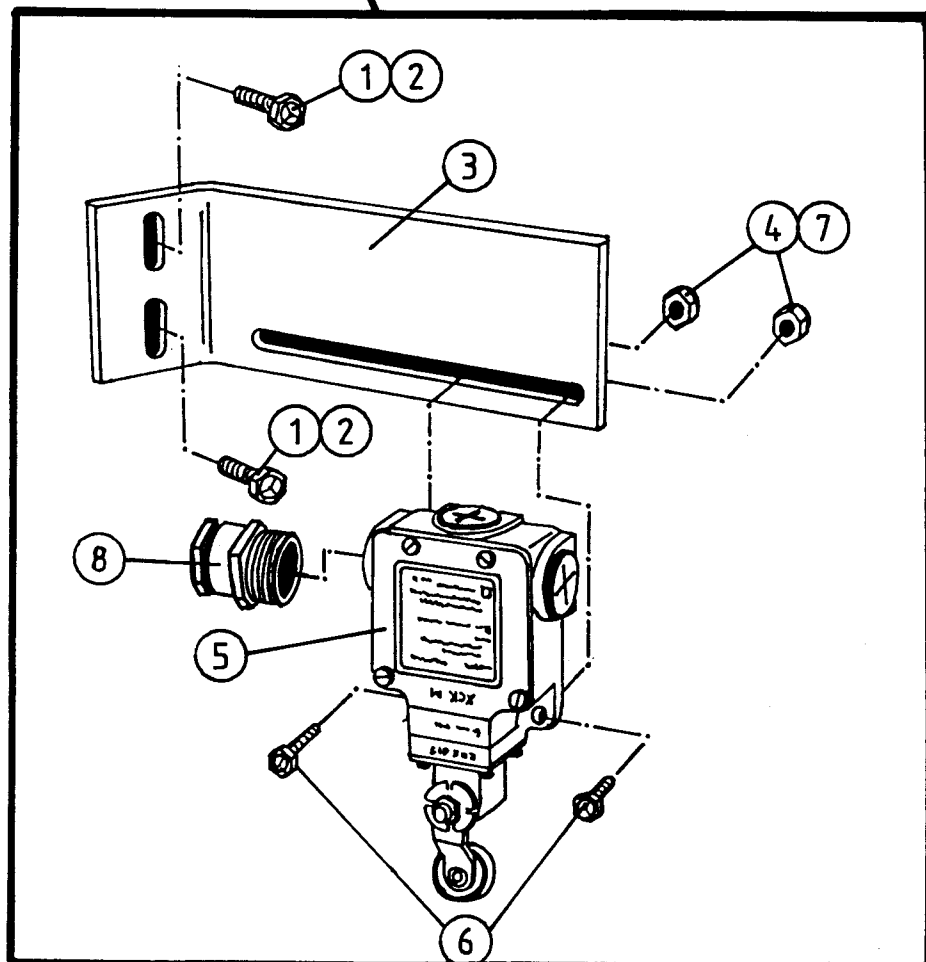

NORSE AUTO WRAP 1500 EH / 1504 EH

SPARE PARTS LIST

7-2

NORSE AUTO WRAP 1500 EH / 1504 EH

SPARE PARTS LIST

ROTATION COUNTER

POS.	ART.NO.	NO:	TERM - TYPE - DIMENSION	(15EH 7-2)
1	34230300	2	Locking nut, M6	
2	34302120	2	Washer, M6	
3	34680016	1	Switch bracket	
4	34230100	2	Locking nut, M5	
5	34950154	1	Limit switch, XCK - M115	
6	34119029	2	Screw, M5 x 20	
7	34302136	2	Washer, 5,3 x 15 x 1,25 mm	
8	34950155	1	PG Nippel, PG-11