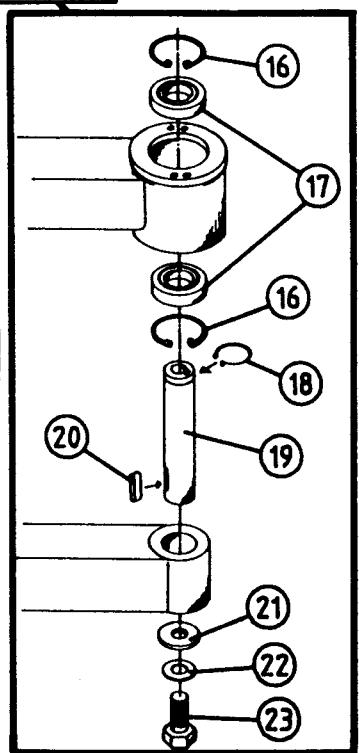

ATTACHMENT

PRESTRETCHER

TUBES / HOSES

CUTTER

ROLLERS

ELECTRIC SYSTEM

HYDRAULIC SYSTEM

EMERGENCY STOP

VARIOUS

NORSE AUTO WRAP 1200 EH

1-1

NORSE AUTO WRAP 1200 EH

2. mai 1994

MAIN FRAME / STATIONARY ARM / ROTATING ARM

POS.	ART. NO.	NO.	TERM - TYPE - DIMENSION	(1-1)
1	34210000	1	Splint pin	
2	34105676	1	Locking bolt, rotating arm (94-)	
3a	34611393	1	Stationary arm (94-)	
* 3b	34611343	1	Stationary arm, (extended 150 mm)	
4	34611394	1	Rotating arm, (94-)	
5	34611315	1	Main frame	
6	34233000	1	Locking nut, M20	
7	34119036	1	Screw, M20 x 130	
8	34302126	2	Washer, 20 mm	
9	34110300	3	Screw, M10 x 30	
10	34920531	1	Assembly plate for valve central	
11	34230900	3	Locking nut, M10	
12	34611314	1	Telescopic frame	
13	34110092	8	Screw, M6 x 10	
14	34920507	4	Cover, Hydr. motor	
15	34302122	6	Washer, 10 mm	
16	34240702	2	Locking ring, I 80	
17	34320503	2	Ball bearing, 6010 2RS	
18	34240703	1	Locking ring, A 50	
19	34130224	1	Rotating arm shaft, (92-)	
20	34270109	1	Wedge, A 14 x 9 x 50	
21	34302139	1	Washer	
22	34312009	1	Tension washer, 20 mm	
23	34115700	1	Screw, M20 x 40	
*24	34611362	1	Rotating arm, divided, upper part, (extended 150 mm)	
*25	34611361	1	Rotating arm, divided, lower part	
*26	34110021	3	Screw, M10 x 100	
*27	34302122	6	Washer, 10 mm	
*28	34230900	3	Locking nut, M10	
29	34251440	2	Locking stay	
30	34110000	2	Screw, M8 x 25	
31	34302121	4	Washer, 8 mm	
32	34230500	2	Locking nut, M8	
33	34105677	1	Locking bolt, stationary arm, ø14	
34	34221200	2	Split pin, 4 x 50	
	34970105	1	Decales-set, main frame	
	34970101	1	Decales-set, upper frame / rotating arm	