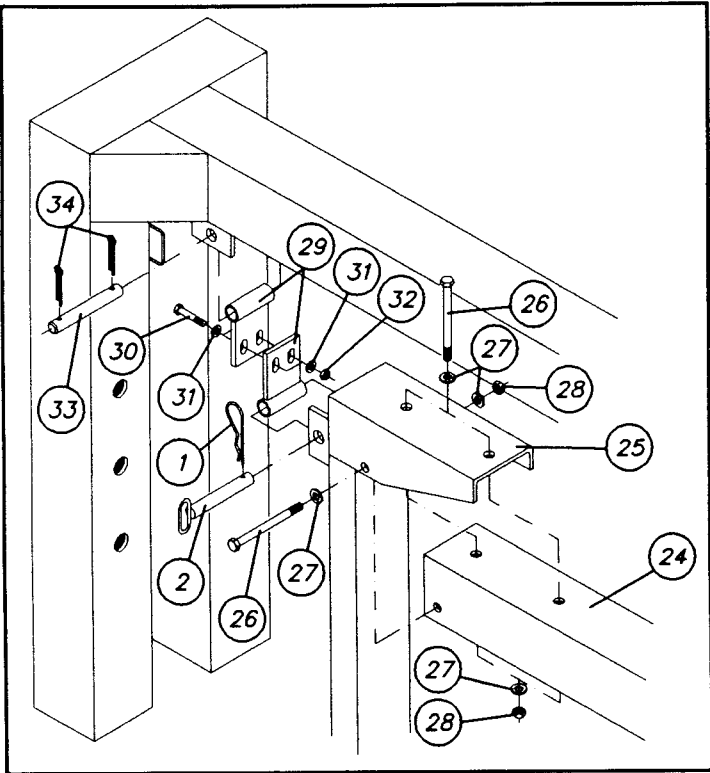

VARIOUS

NORSE AUTO WRAP 1200 EH

1-1

NORSE AUTO WRAP 1200 EH

2. mai 1994

MAIN FRAME / STATIONARY ARM / ROTATING ARM

POS.	ART. NO.	NO.	TERM - TYPE - DIMENSION	(1-1)
1	34210000	1	Splint pin	
2	34105676	1	Locking bolt, rotating arm (94-)	
3a	34611393	1	Stationary arm (94-)	
* 3b	34611343	1	Stationary arm, (extended 150 mm)	
4	34611394	1	Rotating arm, (94-)	
5	34611315	1	Main frame	
6	34233000	1	Locking nut, M20	
7	34119036	1	Screw, M20 x 130	
8	34302126	2	Washer, 20 mm	
9	34110300	3	Screw, M10 x 30	
10	34920531	1	Assembly plate for valve central	
11	34230900	3	Locking nut, M10	
12	34611314	1	Telescopic frame	
13	34110092	8	Screw, M6 x 10	
14	34920507	4	Cover, Hydr. motor	
15	34302122	6	Washer, 10 mm	
16	34240702	2	Locking ring, I 80	
17	34320503	2	Ball bearing, 6010 2RS	
18	34240703	1	Locking ring, A 50	
19	34130224	1	Rotating arm shaft, (92-)	
20	34270109	1	Wedge, A 14 x 9 x 50	
21	34302139	1	Washer	
22	34312009	1	Tension washer, 20 mm	
23	34115700	1	Screw, M20 x 40	
*24	34611362	1	Rotating arm, divided, upper part, (extended 150 mm)	
*25	34611361	1	Rotating arm, divided, lower part	
*26	34110021	3	Screw, M10 x 100	
*27	34302122	6	Washer, 10 mm	
*28	34230900	3	Locking nut, M10	
29	34251440	2	Locking stay	
30	34110000	2	Screw, M8 x 25	
31	34302121	4	Washer, 8 mm	
32	34230500	2	Locking nut, M8	
33	34105677	1	Locking bolt, stationary arm, ø14	
34	34221200	2	Split pin, 4 x 50	
	34970105	1	Decales-set, main frame	
	34970101	1	Decales-set, upper frame / rotating arm	