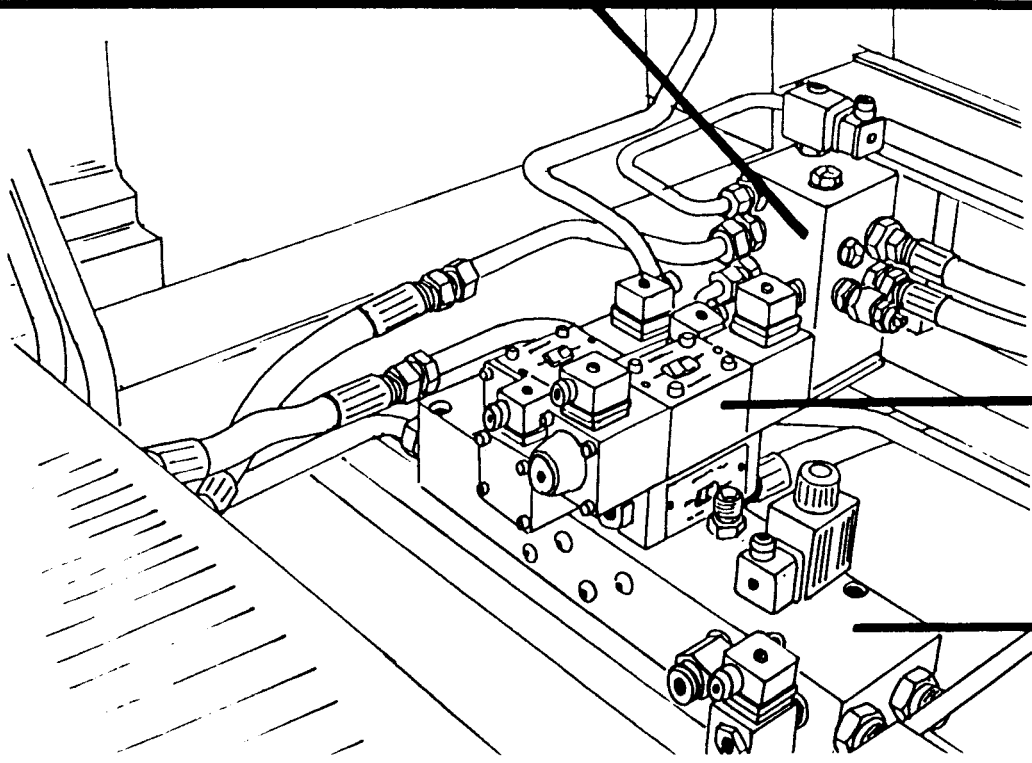

NORSE AUTO WRAP 1200 EH

OIL FILTER

POS.	ART. NO.	NO.	TERM - TYPE - DIMENSION	(8-5)
1a	34090106	1	Pressure filter, DMPH - 20 - 3	
1b	34044033	-	Gasket set for DMPH - 20 - 3	
2	34061845	2	Fitting, 1/2" x 1/2"	
3	34041800	2	Tightening ring, DKAZ 1/2"	
4	34119017	2	Screw, M8 x 16	
5	34090107	1	Filterpack, complete	
6	34302121	2	Washer, 8 mm	

NORSE AUTO WRAP 1200 EH

8-6

8-8

8-7