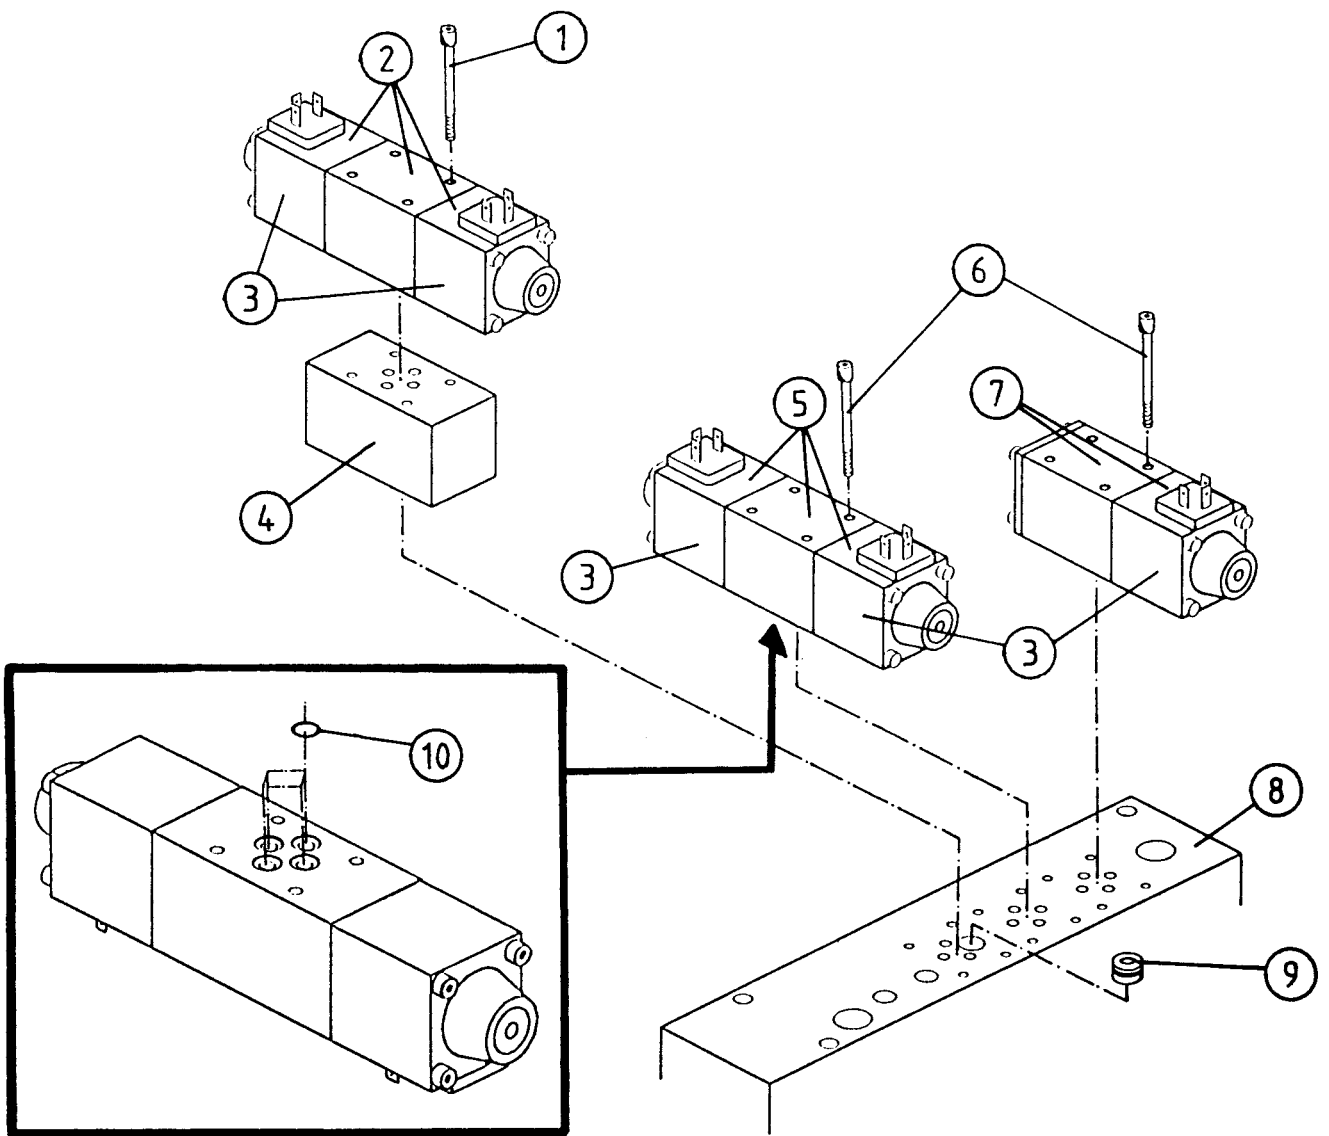

NORSE AUTO WRAP 1200 EH

MANOUVER CENTRAL

POS.	ART. NO.	NO.	TERM - TYPE - DIMENSION	(8-7)
	34085800	1	Manouver central, complete with valves, AW 1200 EH	
	34085200	-	Manouver central + Central block + Assembly plate	
1	34086800	1	Master valve, 14C 11S, complete with coil	
2	34044007	1	O-ring set for 14C 11S	
3	34119032	4	Blind plug, M12 x 12	
4	34041600	4	Tightening ring, DKAZ 1/4"	
5	34041700	7	Tightening ring, DKAZ 3/8"	
6	34060100	5	Fitting, 3/8" x 3/8"	
7	34119033	3	Set screw, M8 x 70	
8	34920534	1	Blind plug, 3/4" UNC	
9	34041800	3	Tightening ring, DKAZ 1/2"	
10	34061845	2	Fitting, 1/2" x 1/2"	
11	34086900	1	Safety valve, VM6 2-F	
12	34044004	1	O-ring, DOWTY 114	
13	34044003	1	Copper packing, 12 x 18 x 1,5	
14	34230500	3	Locking nut, M8	
15	34119034	1	Set screw, 3/8"	
16	34044006	1	O-ring set for CP 508-1	
17	34084200	1	"John Deere" valve, CP 508-1, complete with coil	
18	34086700	1	Volume control valve, 2FR 420-N-5,5 SV (22 liters/min.)	
19	34044008	1	O-ring-set for 2FR 420-N-5,5 SV	
20	34061809	3	Fitting, 3/8" x 1/2"	
22	34087570	1	Emergency outlet valve, CP 208-3	
23	34044064	1	O-ring set for CP 208-1	
24	34087523	1	Nozzle for cutter, 1 mm, M9x1	
25	34061956	1	Fitting, 3/8" x 3/8" for nozzle	
26	34087582	1	Cartridge valve, 14C 11S without coil	
27	34087572	1	Magnet coil for 14C 11S, 12 volts	
28	34087579	1	Cartridge valve, CP 508-1 without coil	
29	34087573	1	Magnet coil for CP 508-1, 12 volts	

NORSE AUTO WRAP 1200 EH

8-8