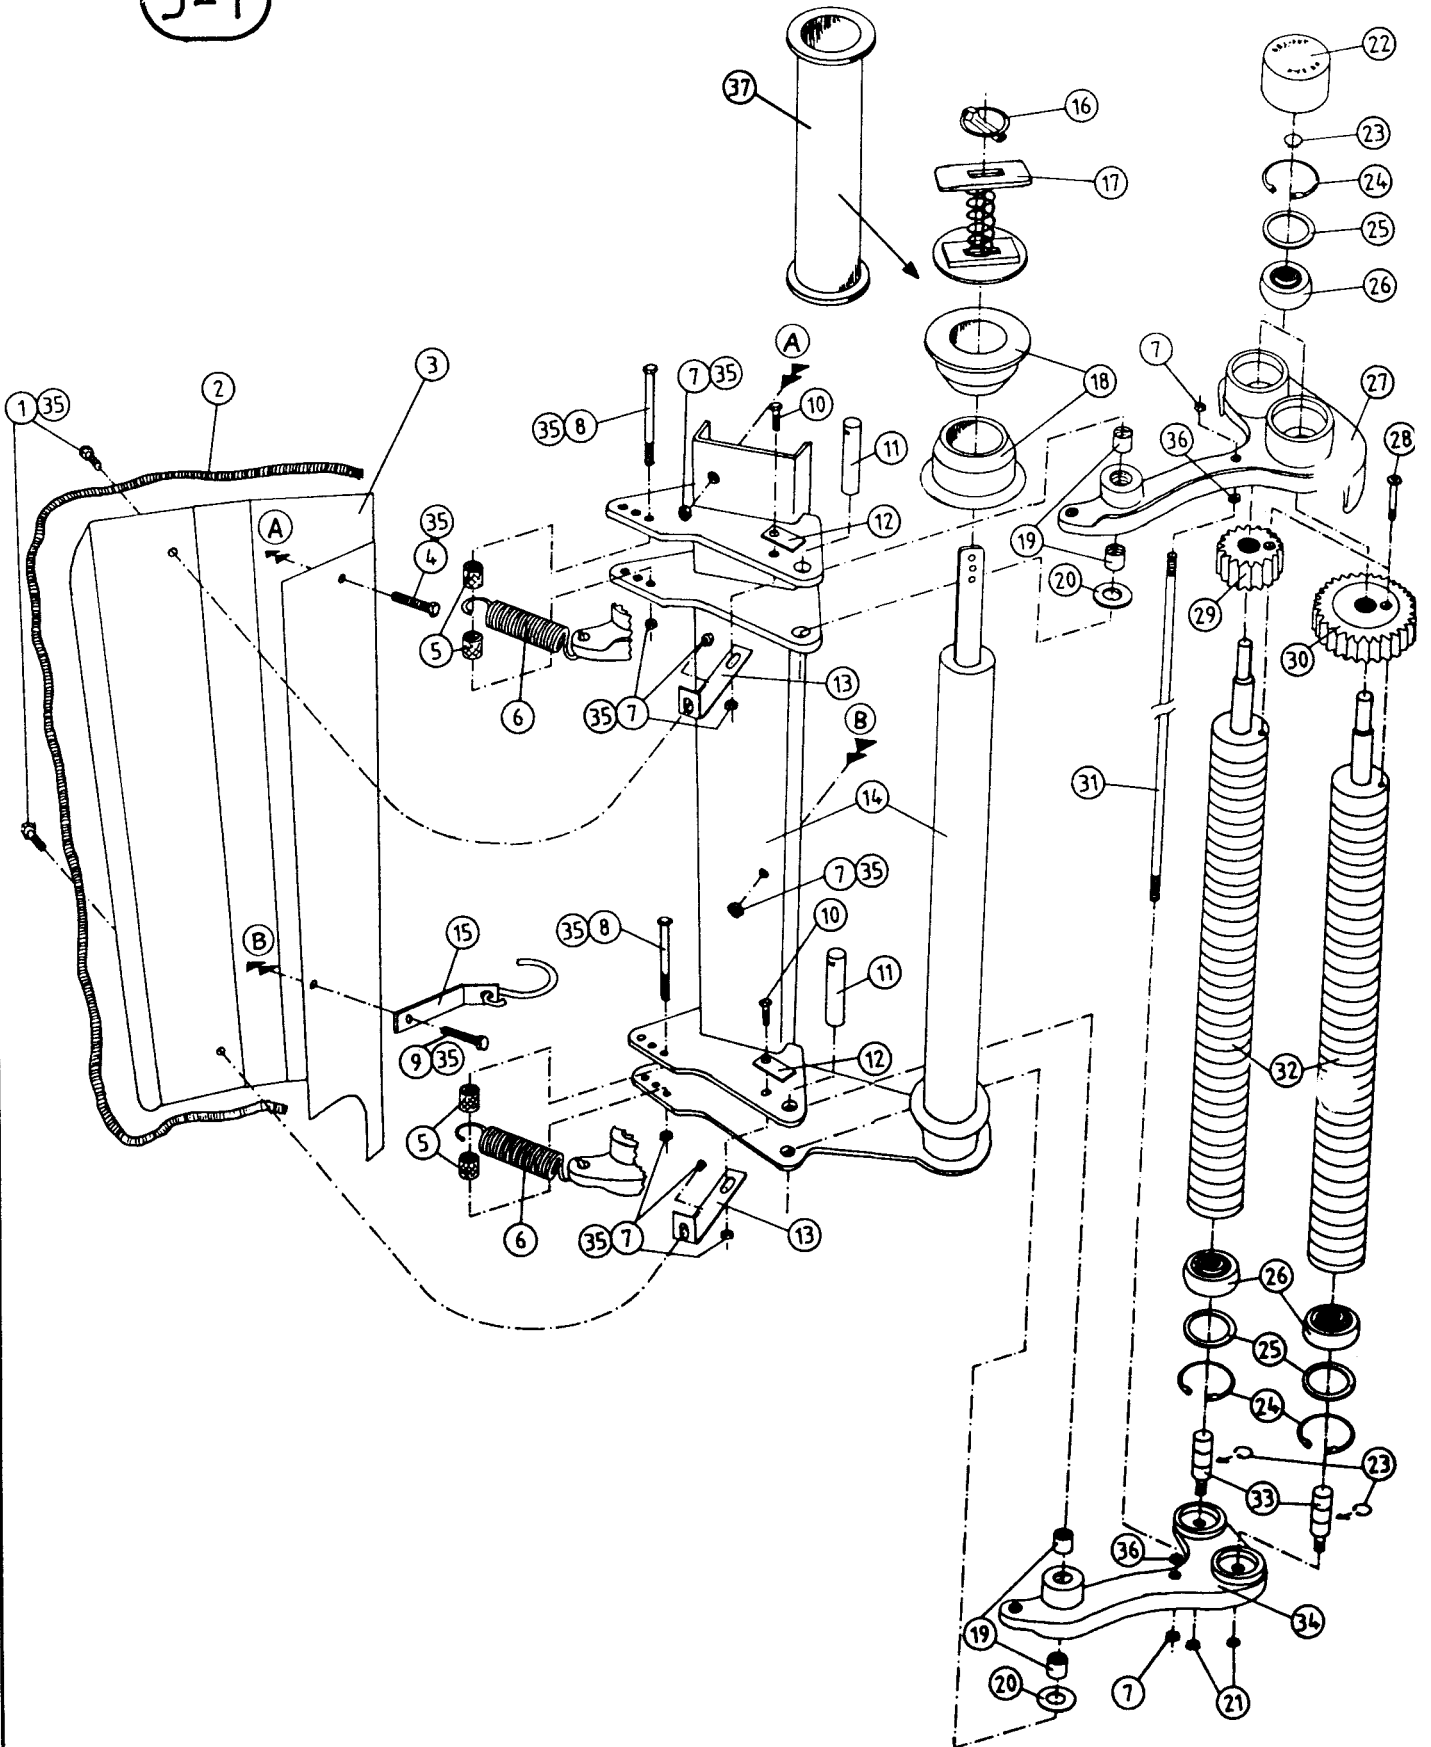

NORSE AUTO WRAP 1200 EH

3-1

NORSE AUTO WRAP 1200 EH

PRESTRETCHER

POS.	ART. NO.	NO.	TERM - TYPE - DIMENSION	(3-1)
	34920516	1	Prestretcher, 50 cm, (1990), complete without cover and hook	
	34920593	1	Prestretcher, 75 cm, (1993), complete without cover and hook	
	34480011	-	Film roll for Auto Wrap, 50cm	
	34480028	-	Film roll for Auto Wrap, 75 cm	
1	34116900	2	Screw, M8 x 20	
2a	34470000	1	List for cover, 1,7 m	
* 2b	34470005	1	List for cover, 1,95 m	
3a	34851202	1	Cover, 50 cm	
* 3b	34851229	1	Cover, 75 cm	
4	34110100	1	Screw, M8 x 60	
5	34460102	4	Plastic sleeve, ø8/10 x 24	
6	34430300	2	Spring, ø26 x 3 x 120	
7	34230500	10	Locking nut, M8	
8	34110007	2	Screw, M8 x 80	
9	34110005	1	Screw, M8 x 65	
10	34110000	2	Screw, M8 x 25	
11	34105627	2	Jointing bolt	
12	34680010	2	Locking piece	
13	34920517	2	Supporting rail	
14a	34670108	1	Holder, 50 cm	
* 14b	34920582	1	Holder, 75 cm	
15	34660104	1	Hook	
16	34200000	1	Linch pin, 6 mm	
17	34430302	1	Top spring	
18	34480004	2	Guiding sleeve	
19	34320505	4	Casing, ø15/17 x 25 (PAP 1525 P10)	
20	34320506	2	Distance ring, ø32/18 x 1,5 (PAW 18 P10)	
21	34230900	2	Locking nut, M10	
22	34450411	2	Cap, DBI - DUT 57 - M	
23	34240706	4	Locking ring, A 15	
24	34240400	4	Locking ring, I 47	
25	34920512	4	Supporting ring, USIT-RING 36,7-46-2	
26a	34320507	4	Ball bearing, INA RABR - B 15/47	
26b	34321506	4	Rubber-ring for bearing	
27	34611320	1	Upper link arm	
28	34119013	2	Set screw, M6 x 40	
29	34090126	1	Sprocket, 19 - 3	
30	34090125	1	Sprocket, 29 - 3	
31a	34920506	1	Bar, ø8 x 635	
* 31b	34920592	1	Bar, ø8 x 885	
32a	34340126	2	Spanner, (stretchroller), 50 cm (94-)	
* 32b	34340125	2	Spanner, (stretchroller), 75 cm (94-)	
33	34130230	2	Bearing shaft (94-)	
34	34611321	1	Lower link arm	
35	34302121	14	Washer, 8 mm	
36	34230400	2	Nut, M8	
* 37	34920594	1	Distance sleeve for 50 cm film on a 75 cm prestretcher	
*	Only 75 cm prestretcher