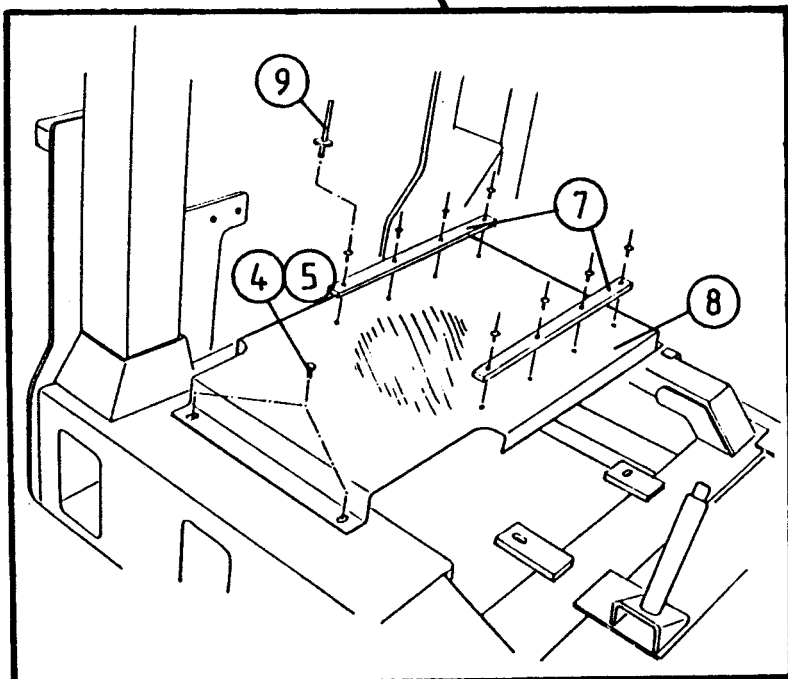

NORSE AUTO WRAP 1200 EH

1-2

NORSE AUTO WRAP 1200 EH

COVERS / SLIDING RAILS

POS.	ART. NO.	NO.	TERM - TYPE - DIMENSION	(1-2)
1	34110093	40	Set screw, M6 x 10	
2	34480000	2	Sliding rail, 690 mm	
*3	34851204	1	Cover, Telescopic frame, (90-)	
4	34119012	6	Screw, M8 x 10	
5	34302121	6	Washer, 8 mm	
6	34480001	3	Sliding rail, 770 mm	
*7	34480010	2	Sliding list	
8	34851201	1	Cover, valve block	
*9	34150005	8	Pop-rivet, 5 x 10	
10	34233000	1	Locking nut, M20	
11	34310900	1	Spring washer, 20 mm	
12	34340111	1	Roller	
13	34321502	2	Casing, ø28/25 x 50	
14	34105639	1	Bolt	
15	34060800	1	Grease nippel, M8	

* Only for machines with emergency stop device