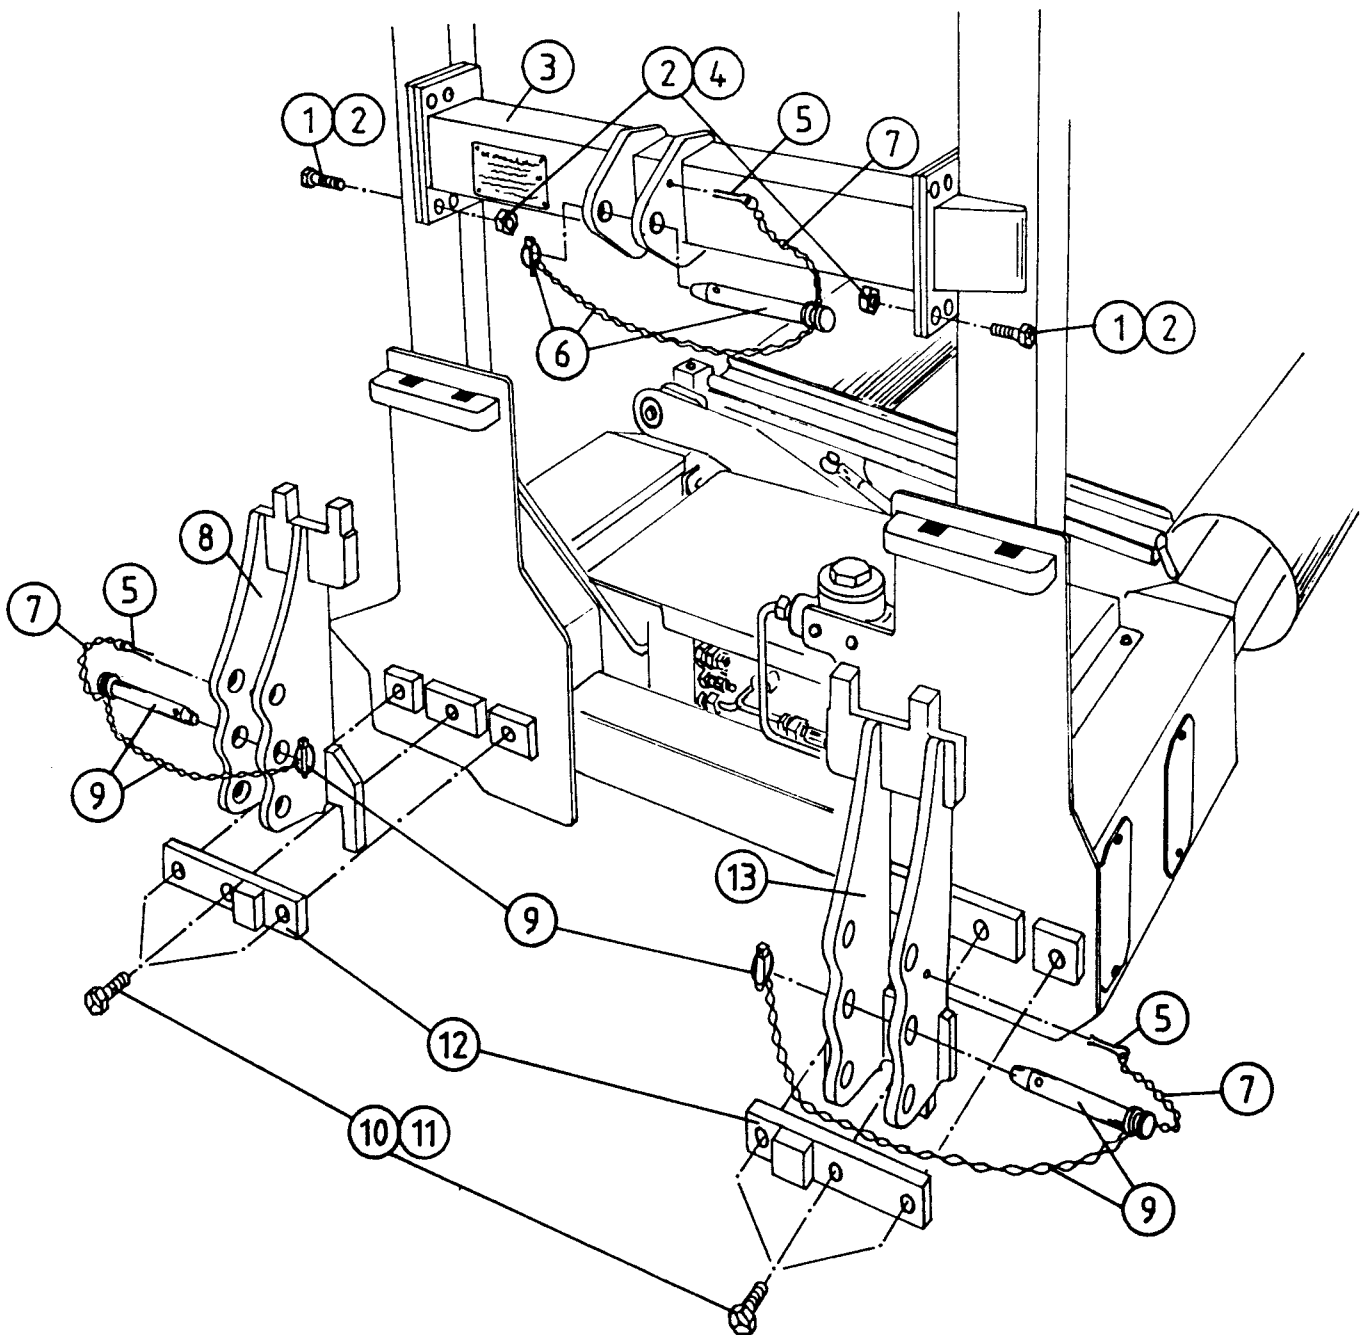

* Only for long machines

NORSE AUTO WRAP 1200 EH

1-2

NORSE AUTO WRAP 1200 EH**COVERS / SLIDING RAILS**

POS.	ART. NO.	NO.	TERM - TYPE - DIMENSION	(1-2)
1	34110093	40	Set screw, M6 x 10	
2	34480000	2	Sliding rail, 690 mm	
*3	34851204	1	Cover, Telescopic frame, (90-)	
4	34119012	6	Screw, M8 x 10	
5	34302121	6	Washer, 8 mm	
6	34480001	3	Sliding rail, 770 mm	
*7	34480010	2	Sliding list	
8	34851201	1	Cover, valve block	
*9	34150005	8	Pop-rivet, 5 x 10	
10	34233000	1	Locking nut, M20	
11	34310900	1	Spring washer, 20 mm	
12	34340111	1	Roller	
13	34321502	2	Casing, ø28/25 x 50	
14	34105639	1	Bolt	
15	34060800	1	Grease nippel, M8	

* Only for machines with emergency stop device

NORSE AUTO WRAP 1200 EH

2-1

NORSE AUTO WRAP 1200 EH

FASTENING BRACKETS, THREE POINT

POS.	ART. NO.	NO.	TERM - TYPE - DIMENSION	(2-1)
1	34118300	8	Screw, M16 x 40	
2	34302125	16	Washer, 16 mm	
3	34680009	1	Top stay bar	
4	34232100	8	Locking nut, M16	
5	34220700	3	Split pin, 5 x 40	
6	34105635	1	Top stay bolt, complete	
7	34801310	3	Chain	
8	34680024	1	Fastening bracket, left	
9	34105636	2	Bolt for lifting arm, complete	
10	34116400	6	Screw, M16 x 30	
11	34310800	6	Spring washer, 16 mm	
12	34251401	2	Locking bar	
13	34680023	1	Fastening bracket, right	