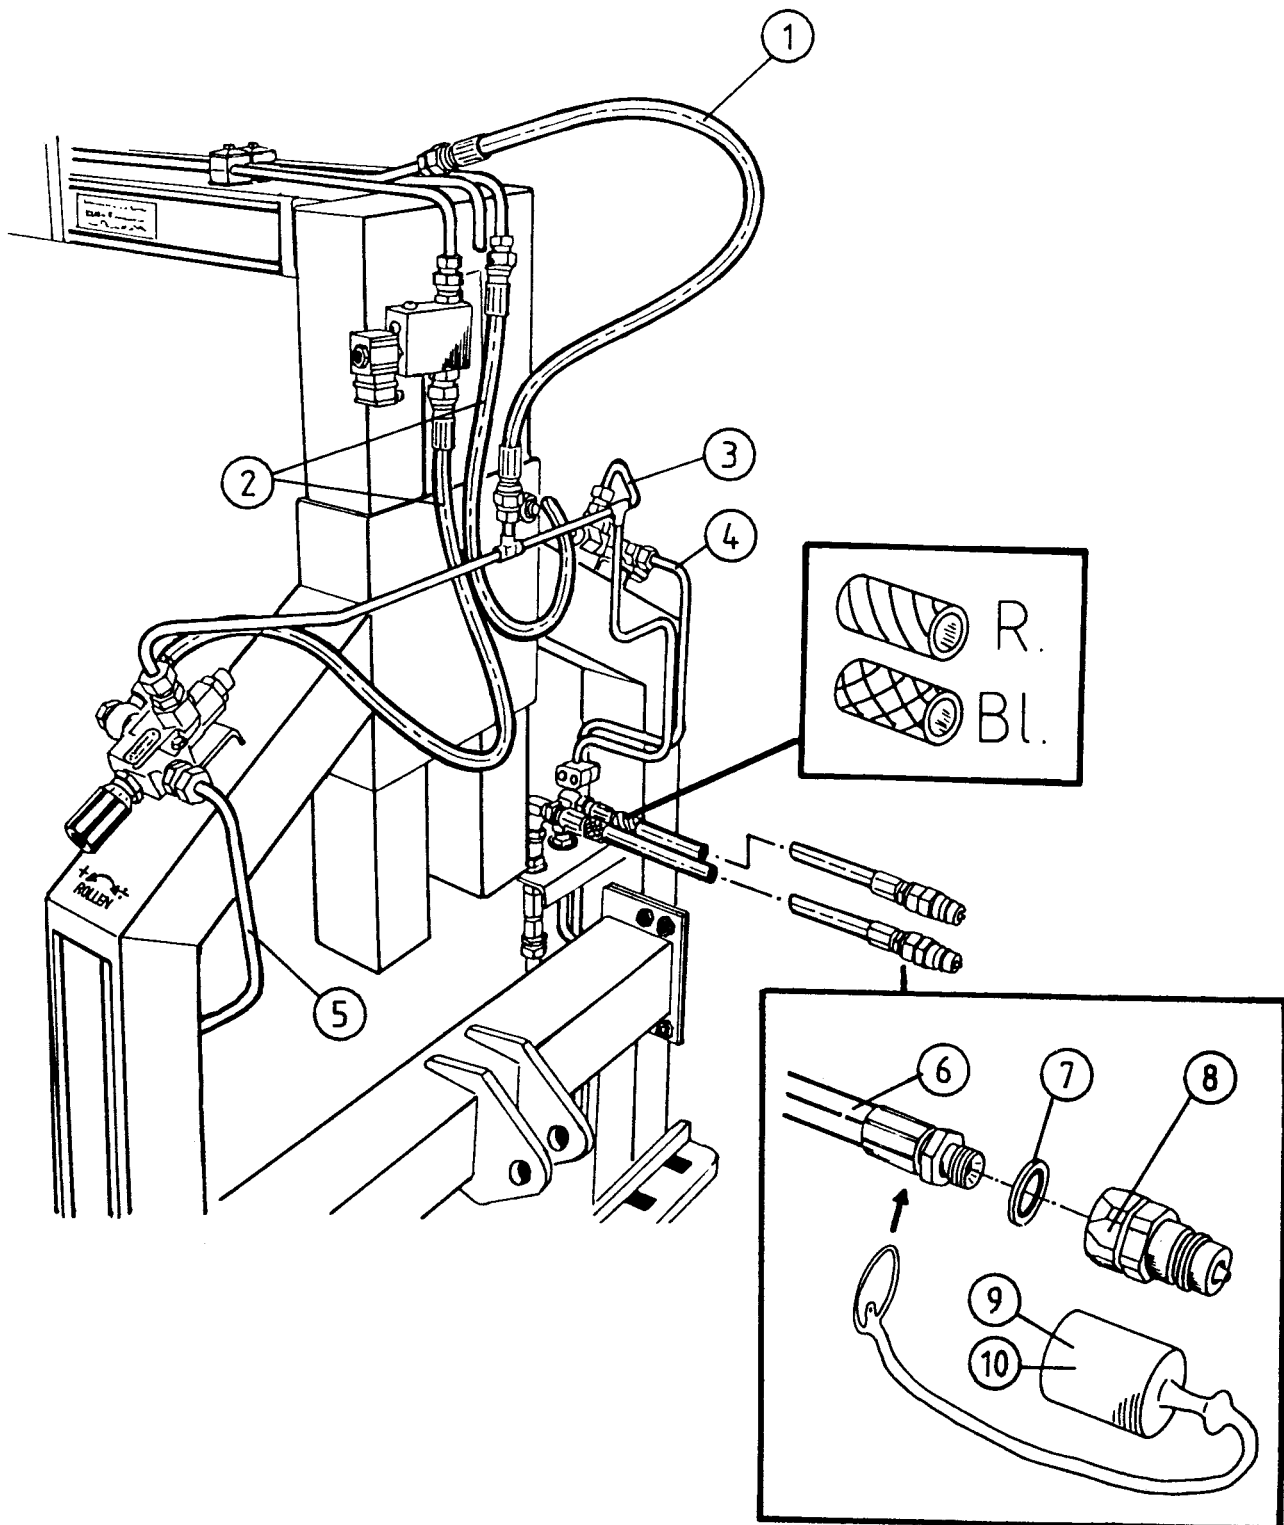

NORSE AUTO WRAP 1200 EH

4-2

NORSE AUTO WRAP 1200 EH

TUBES / HOSES, CONNECTIONS

POS.	ART. NO.	NO.	TERM - TYPE - DIMENSION	(4-2)
1	34051754	1	Hose, 3/8" x 780	
2	34051753	2	Hose, 3/8" x 870	
3	34160031	1	Tube, (12 mm)	
4	34160035	1	Tube, (12 mm)	
5	34160034	1	Tube, (12 mm)	
6a	34051718	2	Hose, 1/2" x 1,5m, (to tractor)	
*6b	34051768	2	Hose, 1/2" x 5 m, (extension hose)	
7	34041800	2	Tightening ring, DKAZ 1/2"	
8	34072800	2	1/2" ISO coupling, male	
9	34073000	1	Dust cap, red - pressure	
10	34072900	1	Dust cap, blue - return	

* Extra equipment