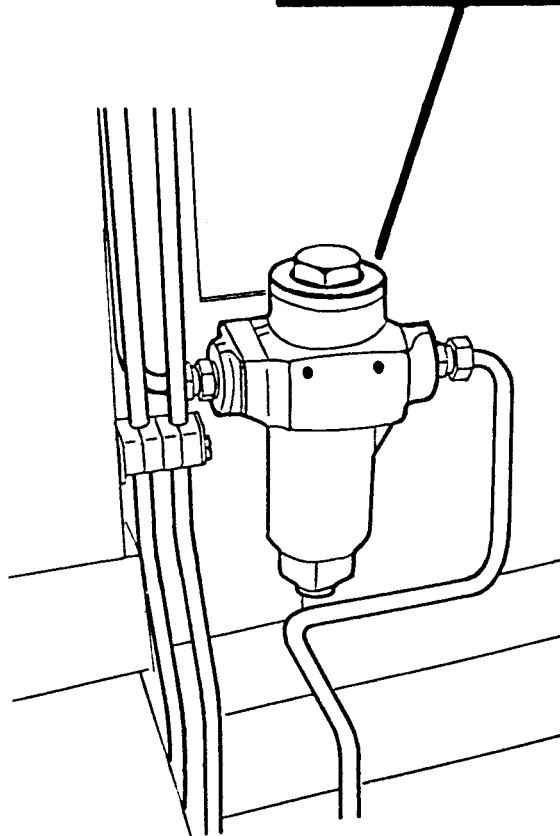

NORSE AUTO WRAP 1200 EH

WIDTH CYLINDER

POS.	ART. NO.	NO.	TERM - TYPE - DIMENSION	(8-4)
	34001101	1	Hydraulic cylinder, 50/32 x 500 ØYA, cpl. w/bearing / casing	
	34043000	-	Sealing set for 50/32 cylinder, ØYA / UNI, (Pos. 2, 4, 5 and 9)	
1	34010004	1	Cylinder sleeve (94-)	
2	34044054	1	Gland seal, 32 x 40 x 8,5	
3	34031914	1	Gland	
4	34044053	1	O-ring, 44,04 x 3,53	
5	34044052	1	Wiper ring, IWS 125 175	
6	34031915	1	Cylinder cap (94-)	
7	34020610	1	Rod (94-)	
8	34031913	1	Piston head (94-)	
9	34044055	1	Piston head seal, 50 x 34 x 18	
10	34060801	1	Grease nippel, M6	
11	34321516	1	Joint bearing, GE 30 DO	
12	34105621	2	Cylinderbolt, 30 x 70	
13	34220400	2	Split pin, 8 x 50	
14	34321517	1	Casing, INA PAP 3020 P10	
15	34061938	2	Fitting, M16/1,5 x 3/8"	
16	34043500	2	Tightening ring, DKAZ 16 mm	

NORSE AUTO WRAP 1200 EH

8-5