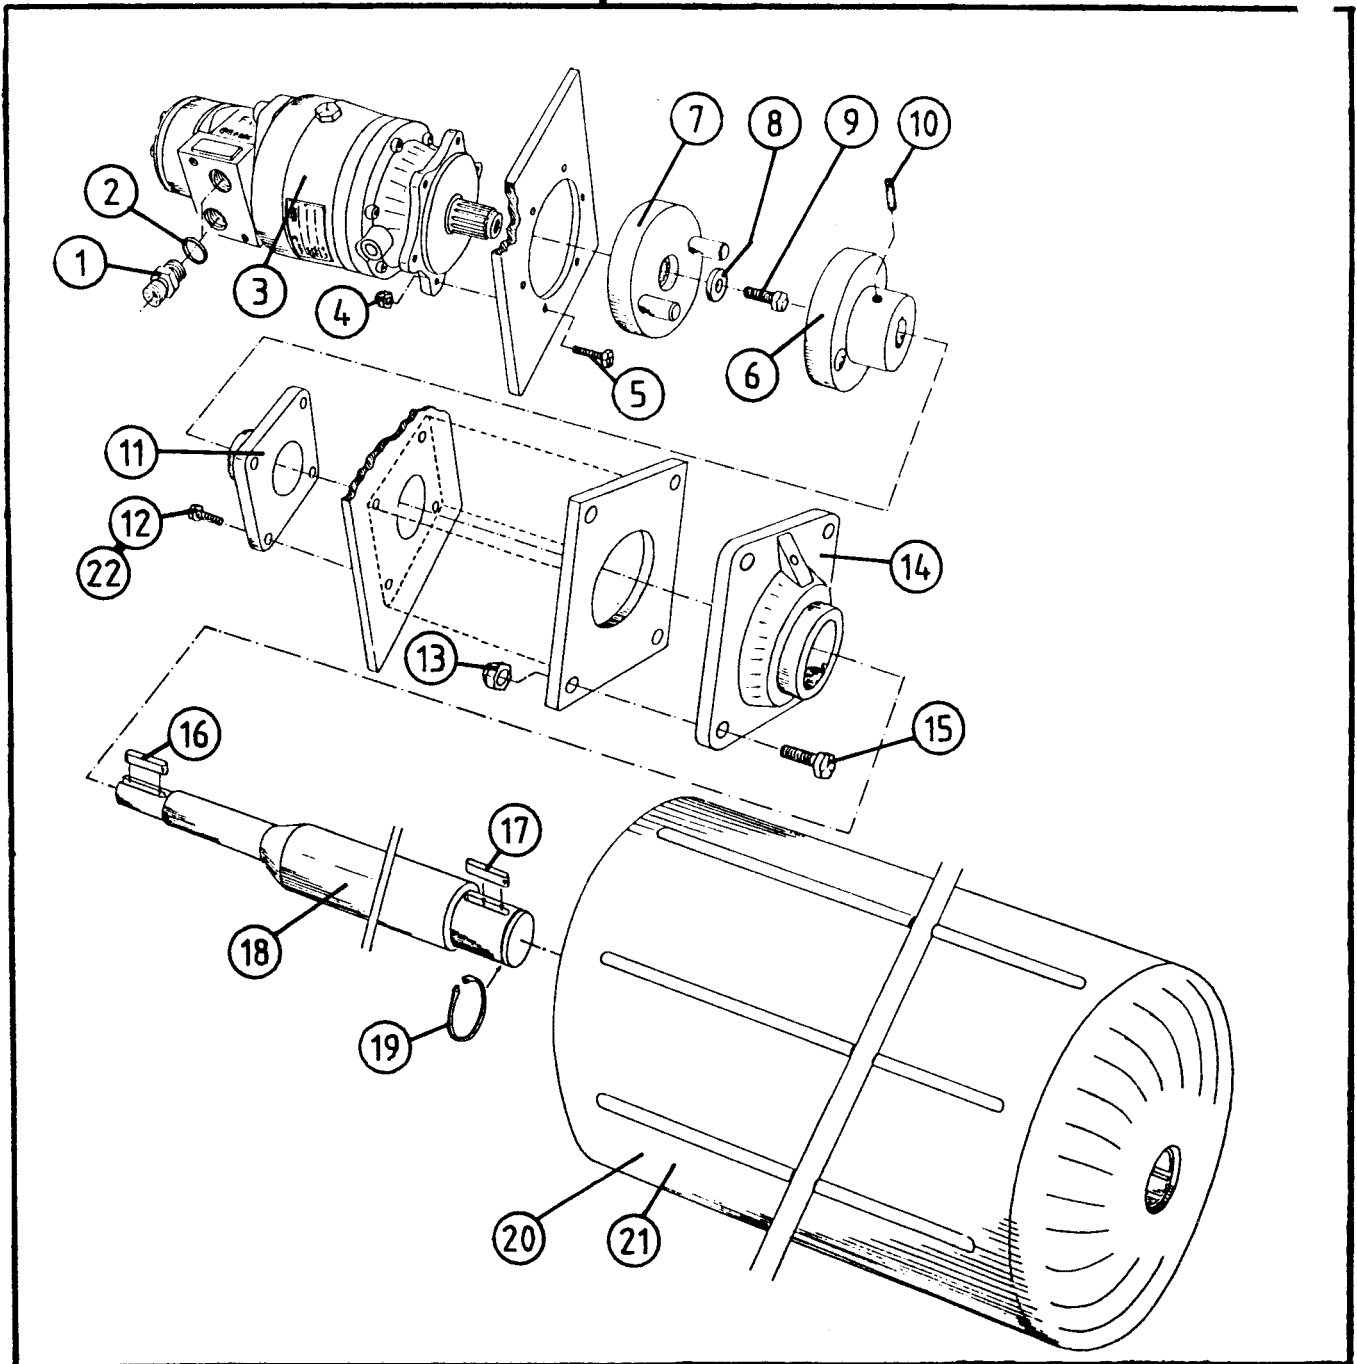

NORSE AUTO WRAP 1200 EH

6-2

NORSE AUTO WRAP 1200 EH

ROLLERS WORKING

POS.	ART. NO.	NO.	TERM - TYPE - DIMENSION	(6-2)
1	34060100	4	Fitting, 3/8" x 3/8"	
2	34041700	4	Tightening ring, DKAZ 3/8"	
3a	34090154	2	Gear motor, complete (94-)	
3b	34090155	2	Planet gear, PG 40, 5707.052.003	
3c	34090129	2	Housing, PG 40, outlet end, (flange)	
3d	34090156	2	Roller motor, GWS-200 SP	
4	34230300	12	Locking nut, M6	
5	34119001	12	Screw, M6 x 30	
6	34140005	2	Coupling, female, (89-)	
7	34140006	2	Coupling, male, (89-)	
8	34302101	2	Washer, 30 x 9 x 4	
9	34116900	2	Screw, M8 x 20	
10	34119010	2	Set screw, M8 x 16	
11	34320501	2	Flange bearing, PCJY 30	
12	34110015	8	Screw, M10 x 25	
13	34232100	8	Locking nut, M16	
14	34320502	2	Flange bearing, RCJ 50	
15	34110042	8	Screw, M16 x 45	
16	34270102	2	Wedge, A8 x 7 x 50	
17	34270101	2	Wedge, A12 x 8 x 45	
18a	34130201	2	Roller shaft	
*18b	34130219	2	Roller shaft, (extended 250 mm)	
19	34240701	2	Locking ring, A40 x 1,75	
20a	34340104	1	Roller with grip bars	
*20b	34340112	1	Roller with grip bars, (extended 250 mm)	
21a	34340101	1	Roller	
*21b	34340113	1	Roller, (extended 250 mm)	
22	34310500	8	Spring washer, 10 mm	

* Only for long machines