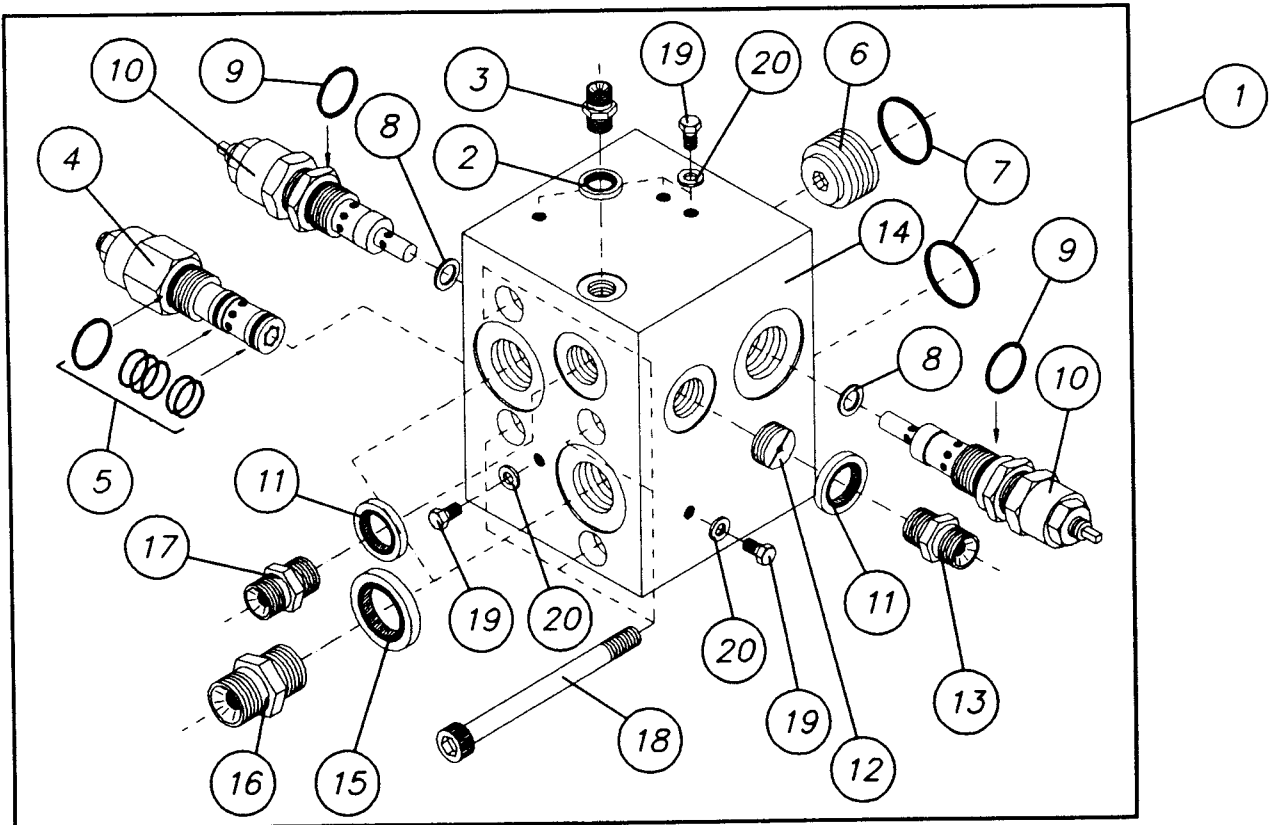

NORSE AUTO WRAP 1200 EH

8-1

NORSE AUTO WRAP 1200 EH

ROTATING ARM VALVE

POS.	ART. NO.	NO.	TERM - TYPE - DIMENSION	(8-1)
1	34087574	1	Valve block, complete w/fittings and valves (93-)	
2	34041600	1	Tightening ring, DKAZ 1/4"	
3	34061803	1	Fitting, 1/4" x 1/4"	
4	34087571	1	Over center valve, CP 440-1	
5	34044063	1	O-ring set for CP 440-1	
6	34087549	1	Non-return valve, (inside), 1/2"	
7	34044002	2	O-ring, 20,3 x 2,4	
8	34044003	2	Copper packing, 12 x 18 x 1,5	
9	34044004	2	O-ring, DOWTY 114	
10	34087400	2	Shock valve, VM6/1F	
11	34041700	2	Tightening ring, DKAZ 3/8"	
12	34087511	1	Nozzle, 0,7 mm	
13	34061805	1	Fitting, 1/4" x 3/8"	
14	34087580	1	Valve block, empty (94-)	
15	34041800	2	Tightening ring, DKAZ 1/2"	
16	34061845	2	Fitting, 1/2" x 1/2"	
17	34061809	1	Fitting, 3/8" x 1/2"	
18	34119028	4	Set screw, M8 x 80	
19	34061969	5	Blind plug, 1/8"	
20	34044047	5	Copper tightening, 1/8"