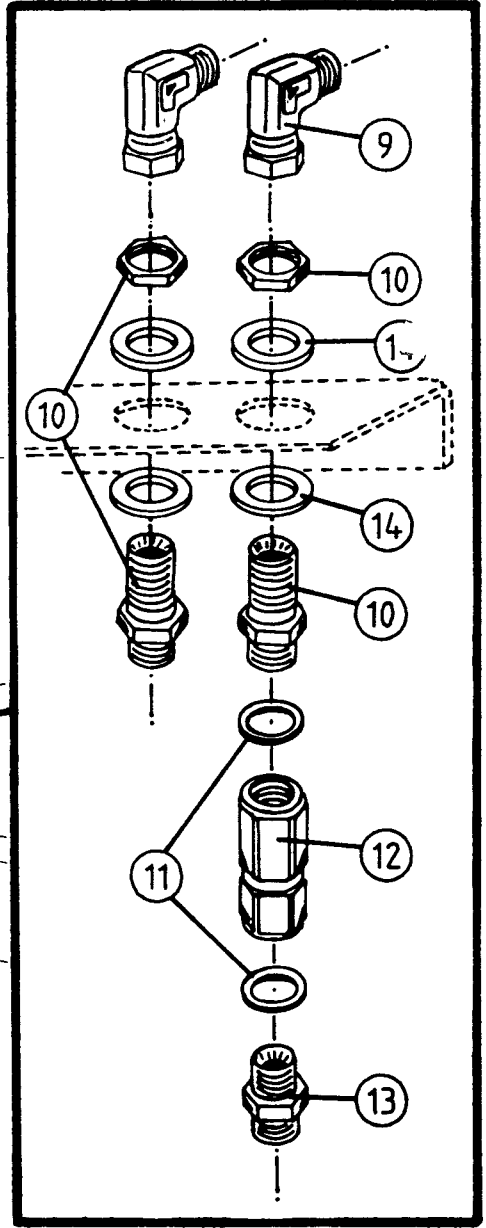

* Only for machines with emergency stop device

NORSE AUTO WRAP 1200 EH

2-1

NORSE AUTO WRAP 1200 EH

FASTENING BRACKETS, THREE POINT

POS.	ART. NO.	NO.	TERM - TYPE - DIMENSION	(2-1)
1	34118300	8	Screw, M16 x 40	
2	34302125	16	Washer, 16 mm	
3	34680009	1	Top stay bar	
4	34232100	8	Locking nut, M16	
5	34220700	3	Split pin, 5 x 40	
6	34105635	1	Top stay bolt, complete	
7	34801310	3	Chain	
8	34680024	1	Fastening bracket, left	
9	34105636	2	Bolt for lifting arm, complete	
10	34116400	6	Screw, M16 x 30	
11	34310800	6	Spring washer, 16 mm	
12	34251401	2	Locking bar	
13	34680023	1	Fastening bracket, right	

* Only for long machines

NORSE AUTO WRAP 1200 EH

4-2

NORSE AUTO WRAP 1200 EH

TUBES / HOSES, CONNECTIONS

POS.	ART. NO.	NO.	TERM - TYPE - DIMENSION	(4-2)
1	34051754	1	Hose, 3/8" x 780	
2	34051753	2	Hose, 3/8" x 870	
3	34160031	1	Tube, (12 mm)	
4	34160035	1	Tube, (12 mm)	
5	34160034	1	Tube, (12 mm)	
6a	34051718	2	Hose, 1/2" x 1,5m, (to tractor)	
*6b	34051768	2	Hose, 1/2" x 5 m, (extension hose)	
7	34041800	2	Tightening ring, DKAZ 1/2"	
8	34072800	2	1/2" ISO coupling, male	
9	34073000	1	Dust cap, red - pressure	
10	34072900	1	Dust cap, blue - return	

* Extra equipment

NORSE AUTO WRAP 1200 EH

4-3

NORSE AUTO WRAP 1200 EH

TUBES / HOSES, CLAMPS

POS.	ART. NO.	NO.	TERM - TYPE - DIMENSION	(4-3)
1a	34119046	4	Screw, M6 x 55	
1b	34110085	4	Screw, M6 x 35	
2	34260108	4	Top-plate, single, 6-12 mm	
3	34260109	12	Clamp, single, 12 mm	
4	34160035	1	Tube, (12 mm)	
5	34160031	1	Tube, (12 mm)	
6	34160038	1	Tube, (12 mm)	
7	34160037	1	Tube, (12 mm)	
8	34160039	1	Tube, (12 mm)	
9	34061847	2	Albow 90°, 1/2" outside x 1/2" inside, with swivel	
10	34061934	2	Fitting, 1/2"	
11	34041800	2	Tightening ring, DKAZ 1/2"	
12	34082900	1	Non-return valve, 1/2"	
13	34061845	1	Fitting, 1/2" x 1/2"	
14	34301200	4	Washer, 21 x 37 x 3 mm	