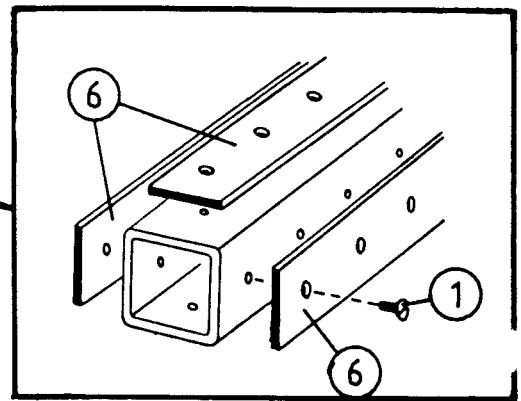

NORSE AUTO WRAP 1200 EH

1-2

NORSE AUTO WRAP 1200 EH

COVERS / SLIDING RAILS

POS.	ART. NO.	NO.	TERM - TYPE - DIMENSION	(1-2)
1	34110093	40	Set screw, M6 x 10	
2	34480000	2	Sliding rail, 690 mm	
*3	34851204	1	Cover, Telescopic frame, (90-)	
4	34119012	6	Screw, M8 x 10	
5	34302121	6	Washer, 8 mm	
6	34480001	3	Sliding rail, 770 mm	
*7	34480010	2	Sliding list	
8	34851201	1	Cover, valve block	
*9	34150005	8	Pop-rivet, 5 x 10	
10	34233000	1	Locking nut, M20	
11	34310900	1	Spring washer, 20 mm	
12	34340111	1	Roller	
13	34321502	2	Casing, ø28/25 x 50	
14	34105639	1	Bolt	
15	34060800	1	Grease nippel, M8	

* Only for machines with emergency stop device