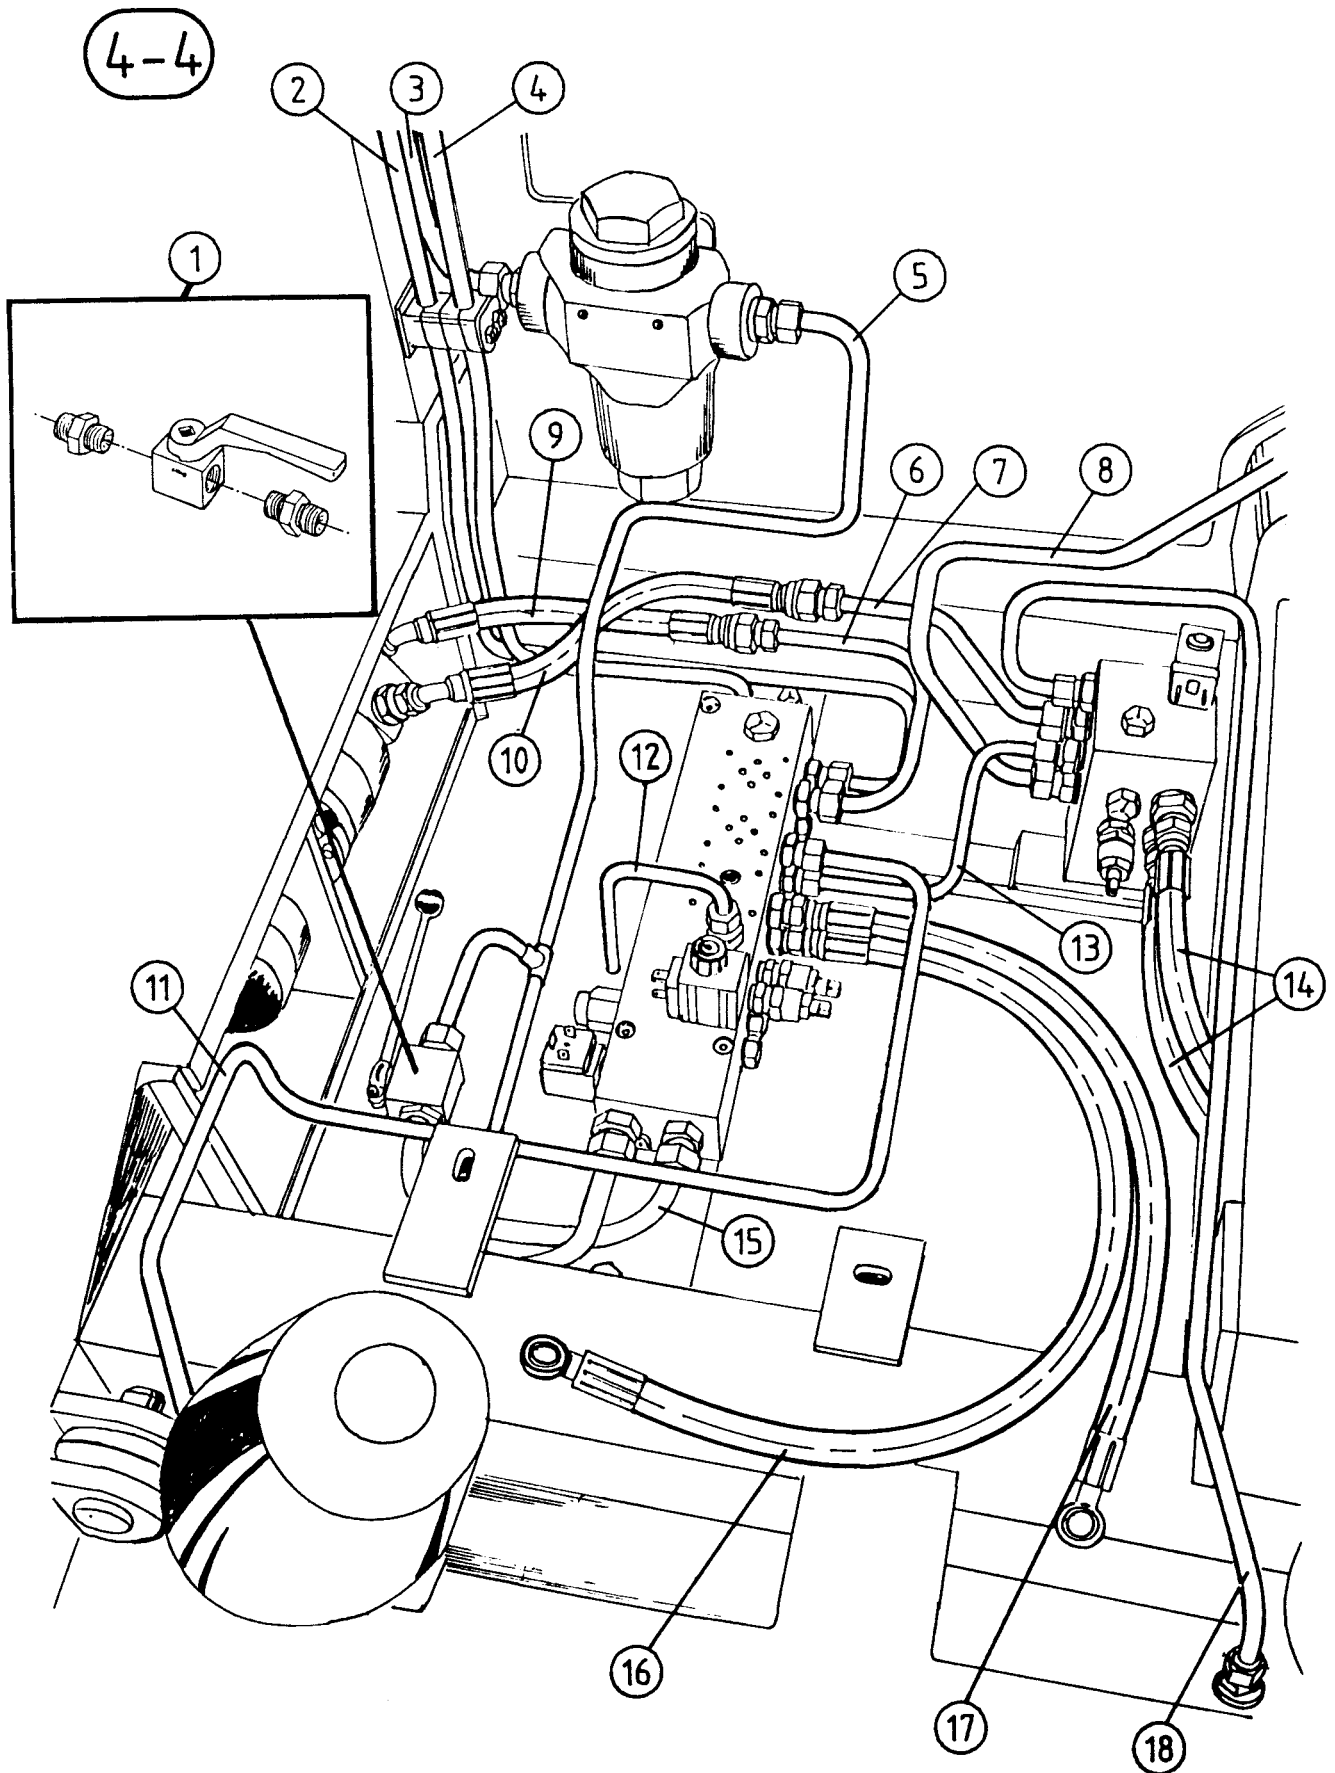

NORSE AUTO WRAP 1200 EH

NORSE AUTO WRAP 1200 EH

TUBES / HOSES, BOTTOM FRAME

POS.	ART. NO.	NO.	TERM - TYPE - DIMENSION	(4-4)
1	34085900	1	Ball valve, M18 x 1,5	
2	34160035	1	Tube, (12 mm)	
3	34160037	1	Tube, (12 mm)	
4	34160038	1	Tube, (12 mm)	
5	34160039	1	Tube, (12 mm)	
6	34160042	1	Tube, (12 mm)	
7	34160041	1	Tube, (12 mm)	
8	34160034	1	Tube, (12 mm)	
9	34051752	1	Hose, 3/8" x 285 mm, (From right motor)	
10	34051751	1	Hose, 3/8" x 320 mm, (To right motor)	
11	34160045	1	Tube, (10 mm)	
12	34460105	1	Emergency outlet-hose	
13	34160043	1	Tube, (10 mm)	
14	34051750	2	Hose, 3/8" x 900 mm (to and from left motor)	
15	34160040	1	Tube, (12 mm)	
16	34051748	1	Hose, 1/4" x 1000 mm, (knife +)	
17	34051749	1	Hose, 1/4" x 800 mm, (knife -)	
18	34160044	1	Tube, (10 mm)