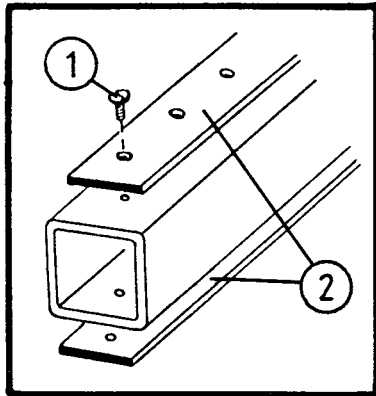

NORSE AUTO WRAP 1200 EH

1-2

NORSE AUTO WRAP 1200 EH

COVERS / SLIDING RAILS

POS.	ART. NO.	NO.	TERM - TYPE - DIMENSION	(1-2)
1	34110093	40	Set screw, M6 x 10	
2	34480000	2	Sliding rail, 690 mm	
*3	34851204	1	Cover, Telescopic frame, (90-)	
4	34119012	6	Screw, M8 x 10	
5	34302121	6	Washer, 8 mm	
6	34480001	3	Sliding rail, 770 mm	
*7	34480010	2	Sliding list	
8	34851201	1	Cover, valve block	
*9	34150005	8	Pop-rivet, 5 x 10	
10	34233000	1	Locking nut, M20	
11	34310900	1	Spring washer, 20 mm	
12	34340111	1	Roller	
13	34321502	2	Casing, ø28/25 x 50	
14	34105639	1	Bolt	
15	34060800	1	Grease nippel, M8	

* Only for machines with emergency stop device