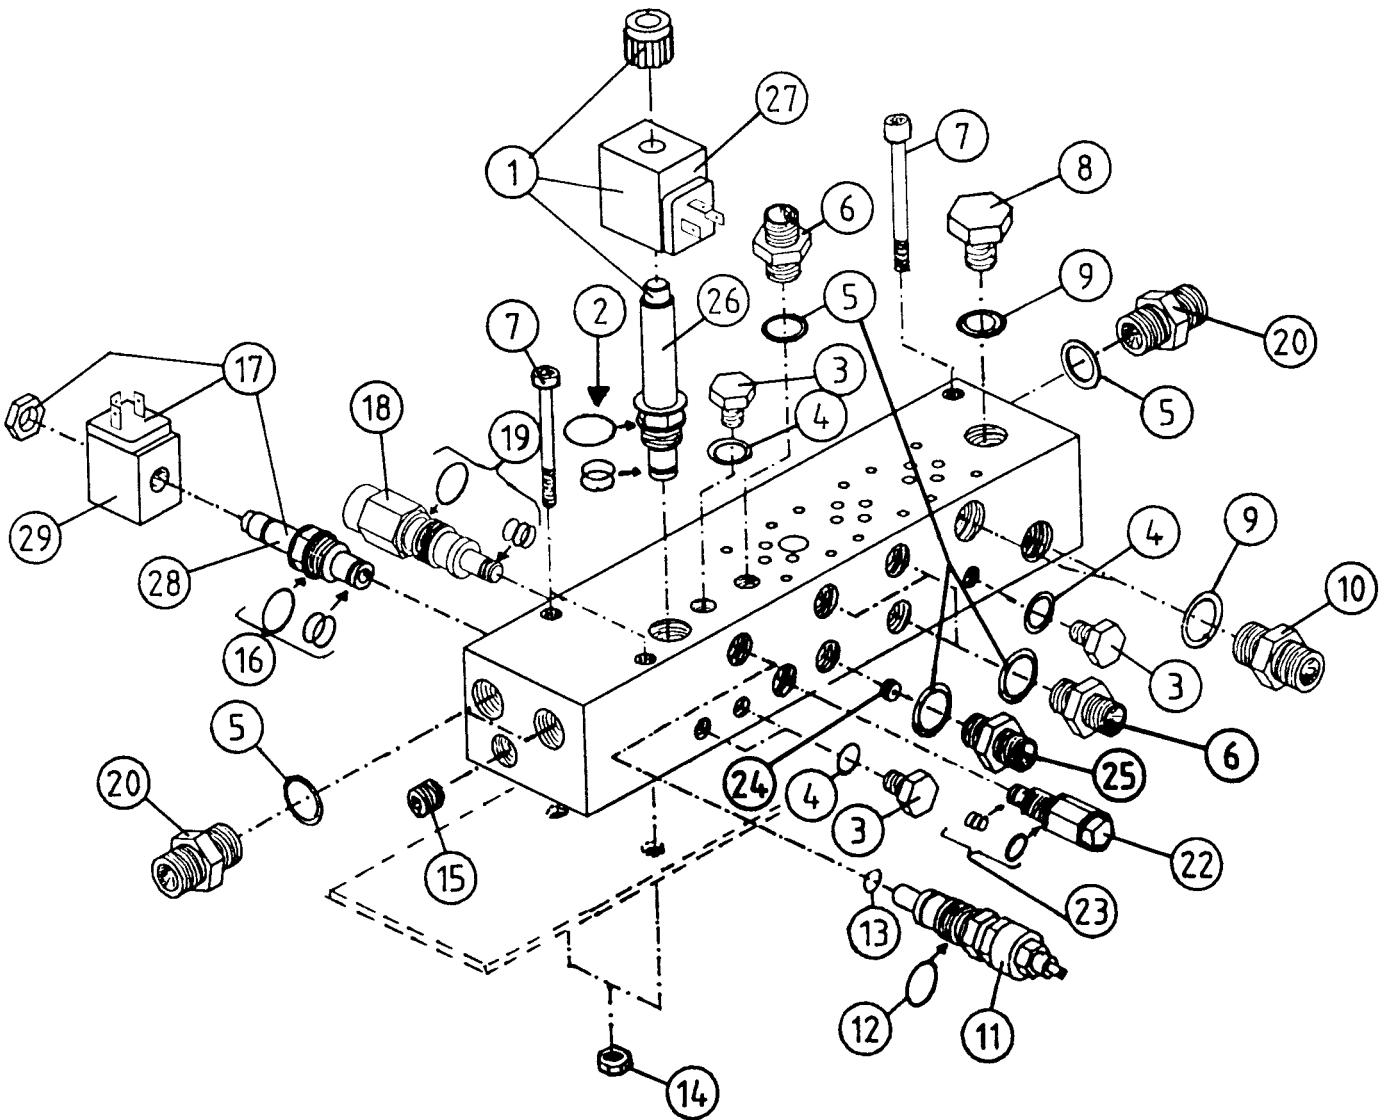

NORSE AUTO WRAP 1200 EH

8-7

NORSE AUTO WRAP 1200 EH**MANOUVER CENTRAL**

POS.	ART. NO.	NO.	TERM - TYPE - DIMENSION	(8-7)
	34085800	1	Manouver central, complete with valves, AW 1200 EH	
	34085200	-	Manouver central + Central block + Assembly plate	
1	34086800	1	Master valve, 14C 11S, complete with coil	
2	34044007	1	O-ring set for 14C 11S	
3	34119032	4	Blind plug, M12 x 12	
4	34041600	4	Tightening ring, DKAZ 1/4"	
5	34041700	7	Tightening ring, DKAZ 3/8"	
6	34060100	5	Fitting, 3/8" x 3/8"	
7	34119033	3	Set screw, M8 x 70	
8	34920534	1	Blind plug, 3/4" UNC	
9	34041800	3	Tightening ring, DKAZ 1/2"	
10	34061845	2	Fitting, 1/2" x 1/2"	
11	34086900	1	Safety valve, VM6 2-F	
12	34044004	1	O-ring, DOWTY 114	
13	34044003	1	Copper packing, 12 x 18 x 1,5	
14	34230500	3	Locking nut, M8	
15	34119034	1	Set screw, 3/8"	
16	34044006	1	O-ring set for CP 508-1	
17	34084200	1	"John Deere" valve, CP 508-1, complete with coil	
18	34086700	1	Volume control valve, 2FR 420-N-5,5 SV (22 liters/min.)	
19	34044008	1	O-ring-set for 2FR 420-N-5,5 SV	
20	34061809	3	Fitting, 3/8" x 1/2"	
22	34087570	1	Emergency outlet valve, CP 208-3	
23	34044064	1	O-ring set for CP 208-1	
24	34087523	1	Nozzle for cutter, 1 mm, M9x1	
25	34061956	1	Fitting, 3/8" x 3/8" for nozzle	
26	34087582	1	Cartridge valve, 14C 11S without coil	
27	34087572	1	Magnet coil for 14C 11S, 12 volts	
28	34087579	1	Cartridge valve, CP 508-1 without coil	
29	34087573	1	Magnet coil for CP 508-1, 12 volts	