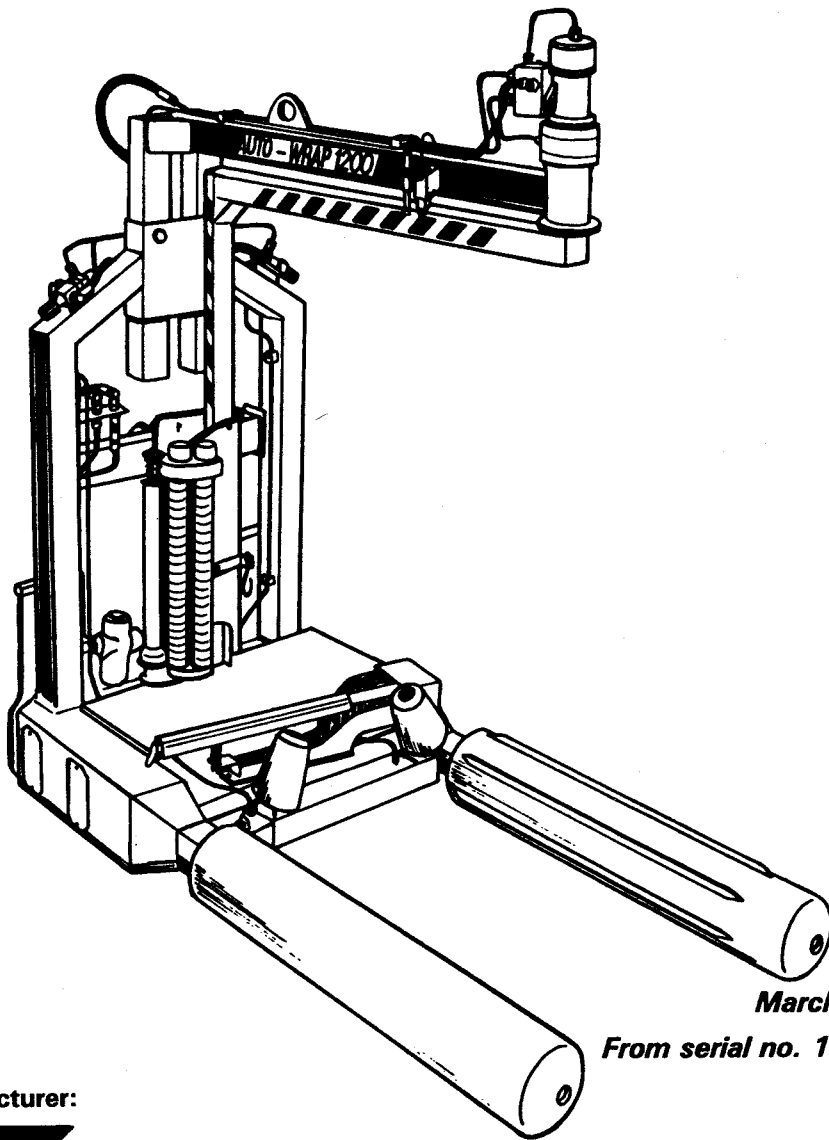

NORSE AUTO WRAP 1200 EH SPARE PARTS LIST

March 1994
From serial no. 120000

Manufacturer:

TELLEFSDAL A.S

P.O. BOX 33, N-4993 SUNDEBRU, NORWAY
TLF. + 47 37 15 80 00 • FAX + 47 37 15 85 40

Importer:

Dealer:

MAIN FRAME

ATTACHMENT

PRESTRETCHER

TUBES / HOSES

CUTTER

ROLLERS

ELECTRIC SYSTEM

HYDRAULIC SYSTEM

EMERGENCY STOP

VARIOUS