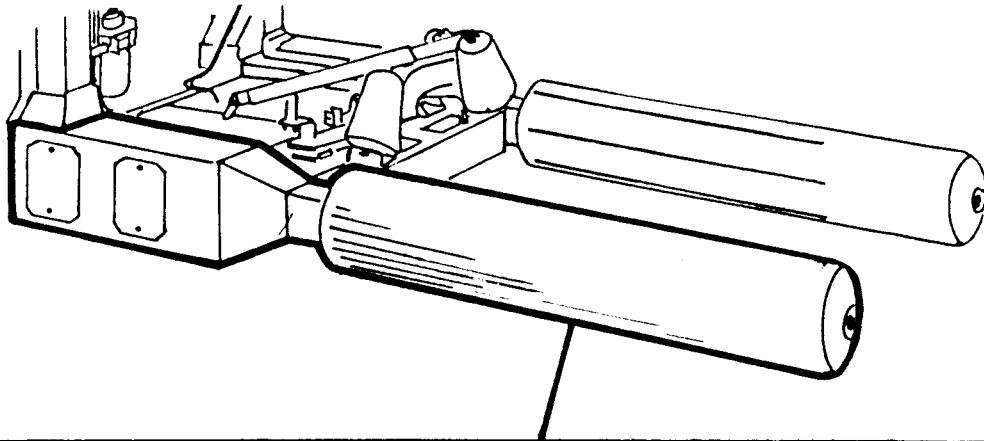

NORSE AUTO WRAP 1200 EH

6-2

NORSE AUTO WRAP 1200 EH

ROLLERS WORKING

POS.	ART. NO.	NO.	TERM - TYPE - DIMENSION	(6-2)
1	34060100	4	Fitting, 3/8" x 3/8"	
2	34041700	4	Tightening ring, DKAZ 3/8"	
3a	34090154	2	Gear motor, complete (94-)	
3b	34090155	2	Planet gear, PG 40, 5707.052.003	
3c	34090129	2	Housing, PG 40, outlet end, (flange)	
3d	34090156	2	Roller motor, GWS-200 SP	
4	34230300	12	Locking nut, M6	
5	34119001	12	Screw, M6 x 30	
6	34140005	2	Coupling, female, (89-)	
7	34140006	2	Coupling, male, (89-)	
8	34302101	2	Washer, 30 x 9 x 4	
9	34116900	2	Screw, M8 x 20	
10	34119010	2	Set screw, M8 x 16	
11	34320501	2	Flange bearing, PCJY 30	
12	34110015	8	Screw, M10 x 25	
13	34232100	8	Locking nut, M16	
14	34320502	2	Flange bearing, RCJ 50	
15	34110042	8	Screw, M16 x 45	
16	34270102	2	Wedge, A8 x 7 x 50	
17	34270101	2	Wedge, A12 x 8 x 45	
18a	34130201	2	Roller shaft	
*18b	34130219	2	Roller shaft, (extended 250 mm)	
19	34240701	2	Locking ring, A40 x 1,75	
20a	34340104	1	Roller with grip bars	
*20b	34340112	1	Roller with grip bars, (extended 250 mm)	
21a	34340101	1	Roller	
*21b	34340113	1	Roller, (extended 250 mm)	
22	34310500	8	Spring washer, 10 mm	

* Only for long machines