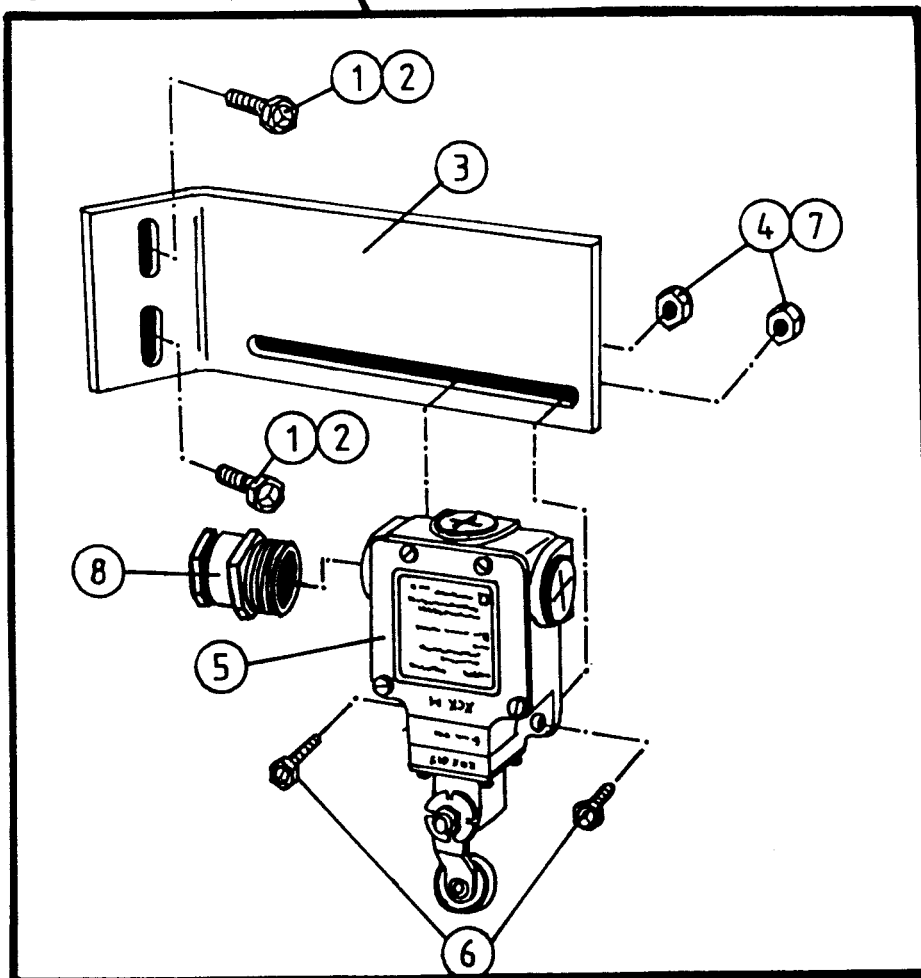

NORSE AUTO WRAP 1200 EH

7-2

NORSE AUTO WRAP 1200 EH

REVOLUTIONS COUNTER

POS.	ART. NO.	NO.	TERM - TYPE - DIMENSION	(7-2)
1	34230300	2	Locking nut, M6	
2	34302120	2	Washer, 6 mm	
3	34680016	1	Switch bracket	
4	34230100	2	Locking nut, M5	
5	34950333	1	Limit switch, Honeywell ECS 300 E	
6	34119029	2	Screw, M5 x 20	
7	34302136	2	Washer, 5,3 x 15 x 1,25 mm	
8	34950183	1	Nippel, PG 13,5