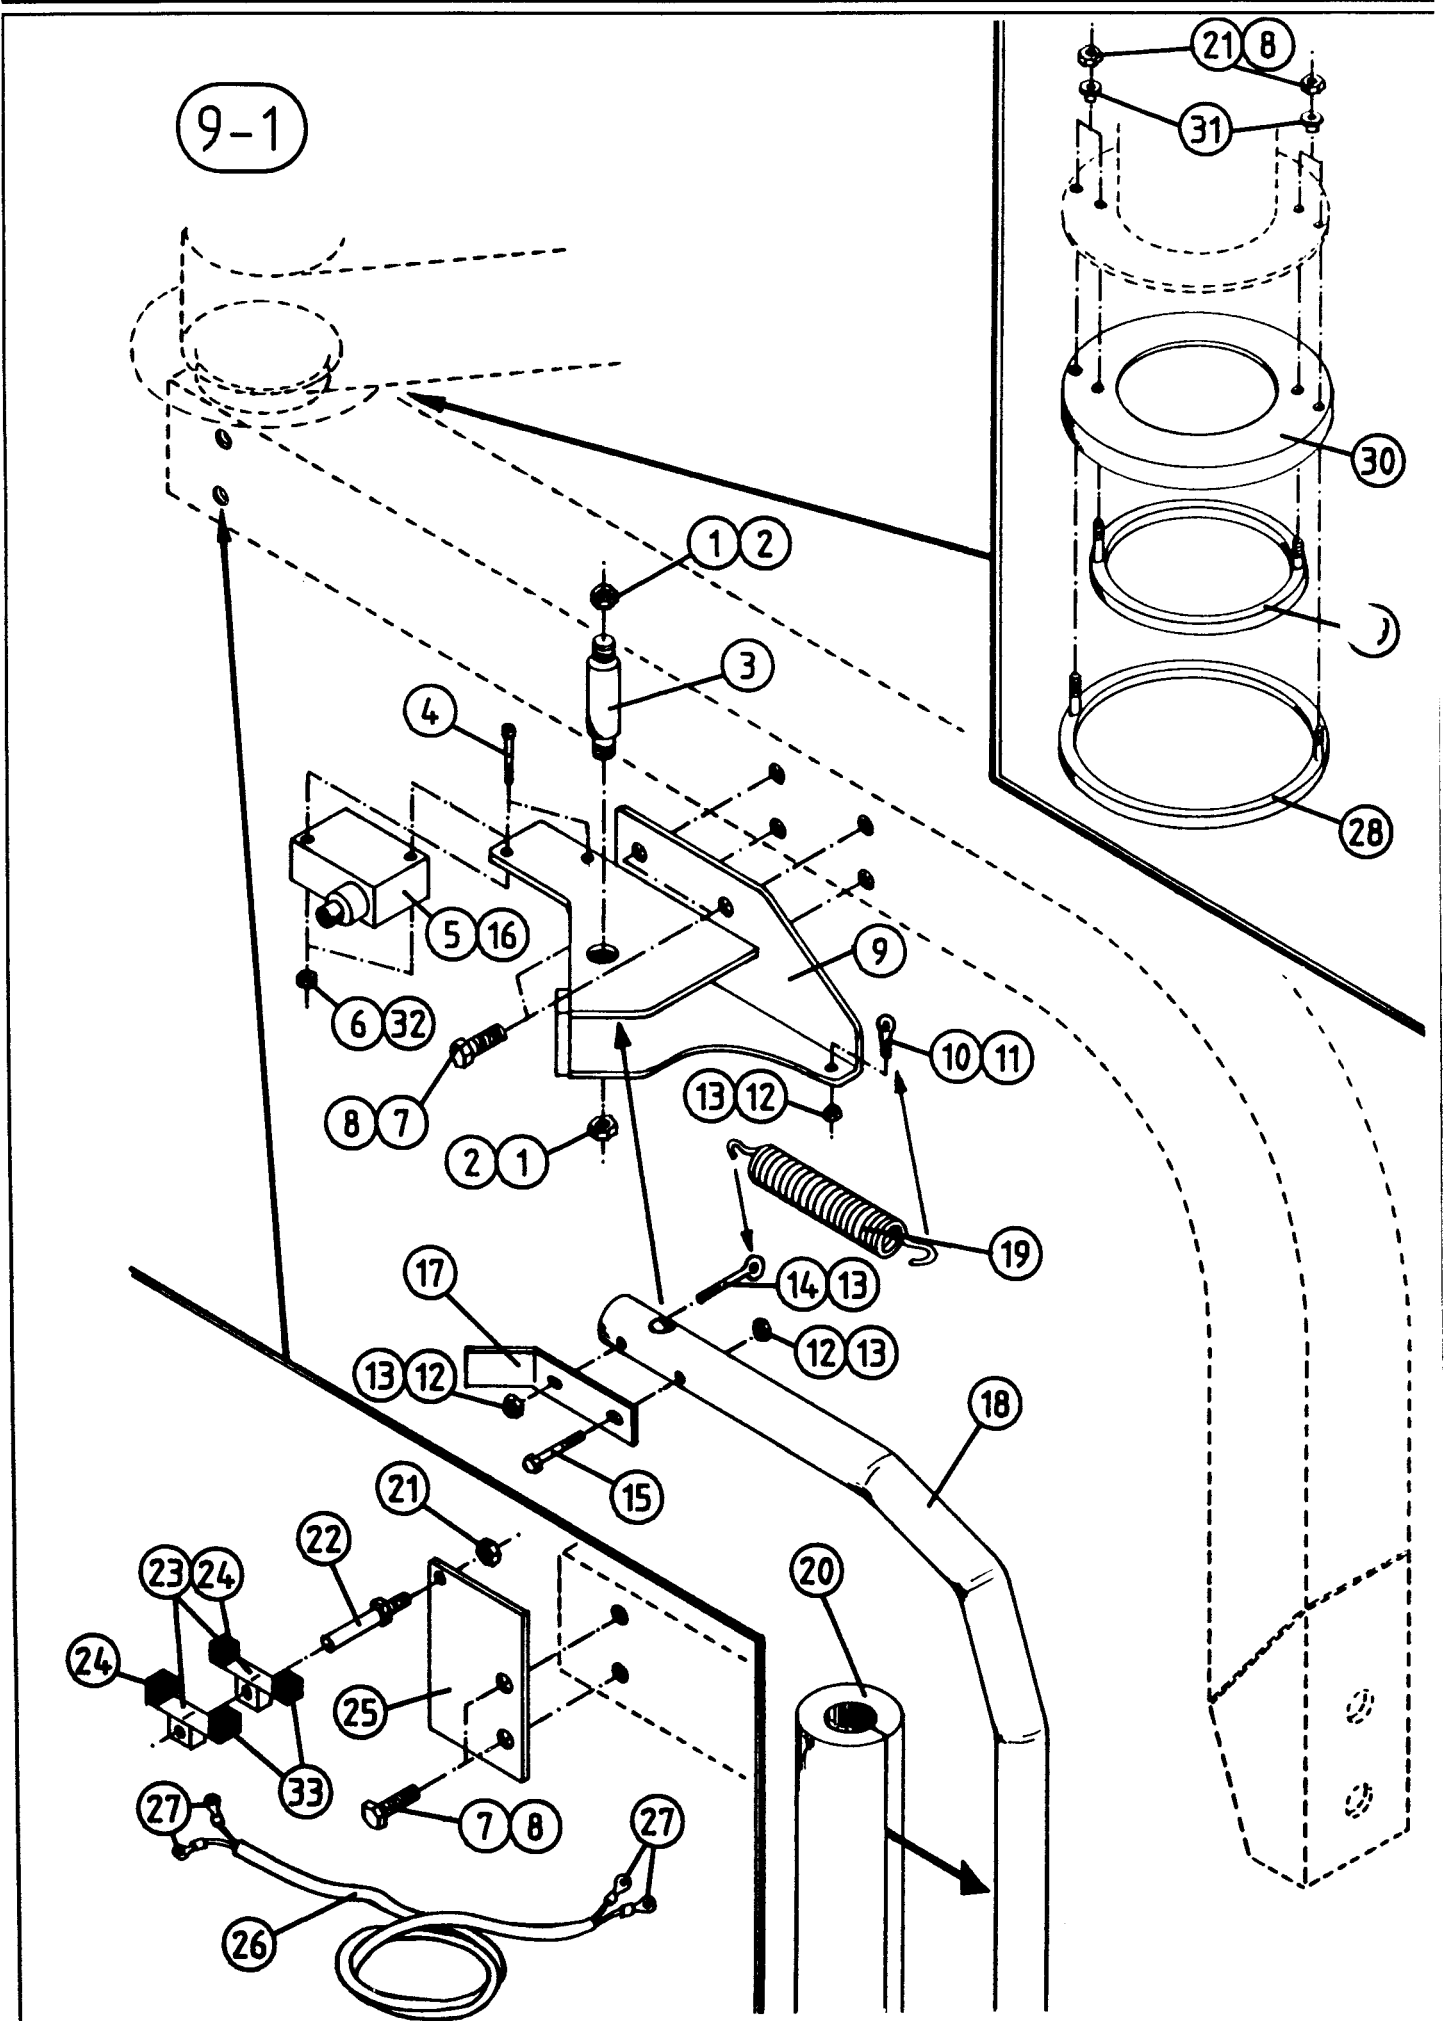

NORSE AUTO WRAP 1200 EH

MAGNET VALVES, MANOUVER CENTRAL

POS.	ART. NO.	NO.	TERM - TYPE - DIMENSION	(8-8)
	34085800	1	Manouver central, complete with valves, AW 1200 EH	
1	34119050	4	Set screw, M5 x 70	
2	34082491	1	LC1 E2, Valve for cutter, complete with coils (91-)	
3	34087521	5	Magnet coil for LC-valve, 12 Volts (91-)	
4	34084900	1	LC1-VR/AB, Pilot controled non return valve	
5	34082391	1	LC1-B2, Valve for width control, complete with coils (91-)	
6	34119049	8	Set screw, M5 x 30	
7	34087191	1	LC1Y-K12C, Valve for rotating arm motor, compl. w/coils (91-)	
8	34087515	1	Valve block, empty	
9	34087000	1	LC1-VR/T-C, Non return valve	
10	34044005	16	O-ring below LC-valve	

NORSE AUTO WRAP 1200 EH