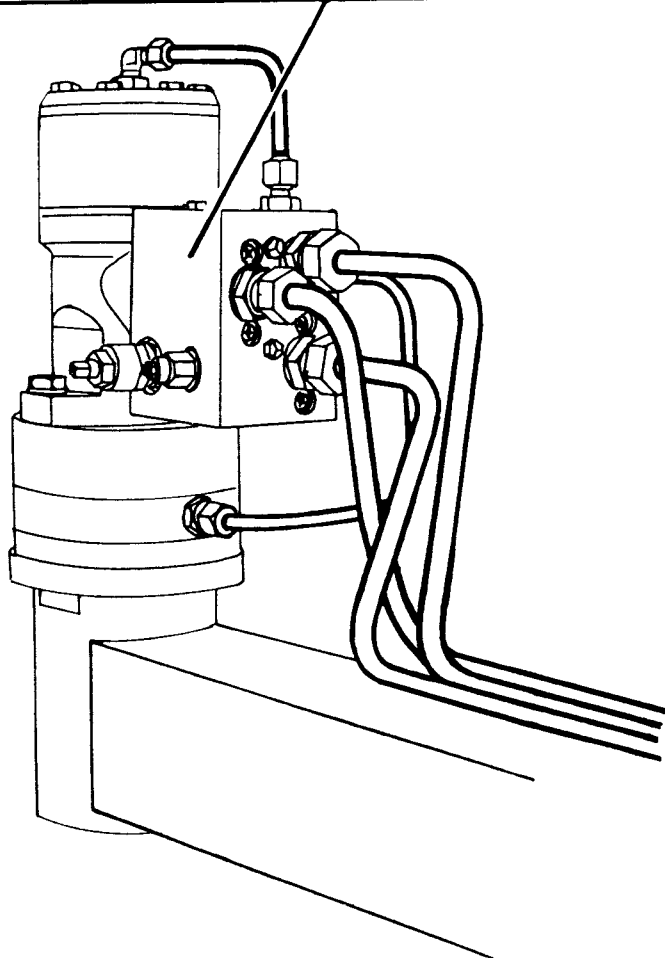

NORSE AUTO WRAP 1200 EH

8-1

NORSE AUTO WRAP 1200 EH

ROTATING ARM VALVE

POS.	ART. NO.	NO.	TERM - TYPE - DIMENSION	(8-1)
1	34087574	1	Valve block, complete w/fittings and valves (93-)	
2	34041600	1	Tightening ring, DKAZ 1/4"	
3	34061803	1	Fitting, 1/4" x 1/4"	
4	34087571	1	Over center valve, CP 440-1	
5	34044063	1	O-ring set for CP 440-1	
6	34087549	1	Non-return valve, (inside), 1/2"	
7	34044002	2	O-ring, 20,3 x 2,4	
8	34044003	2	Copper packing, 12 x 18 x 1,5	
9	34044004	2	O-ring, DOWTY 114	
10	34087400	2	Shock valve, VM6/1F	
11	34041700	2	Tightening ring, DKAZ 3/8"	
12	34087511	1	Nozzle, 0,7 mm	
13	34061805	1	Fitting, 1/4" x 3/8"	
14	34087580	1	Valve block, empty (94-)	
15	34041800	2	Tightening ring, DKAZ 1/2"	
16	34061845	2	Fitting, 1/2" x 1/2"	
17	34061809	1	Fitting, 3/8" x 1/2"	
18	34119028	4	Set screw, M8 x 80	
19	34061969	5	Blind plug, 1/8"	
20	34044047	5	Copper tightening, 1/8"