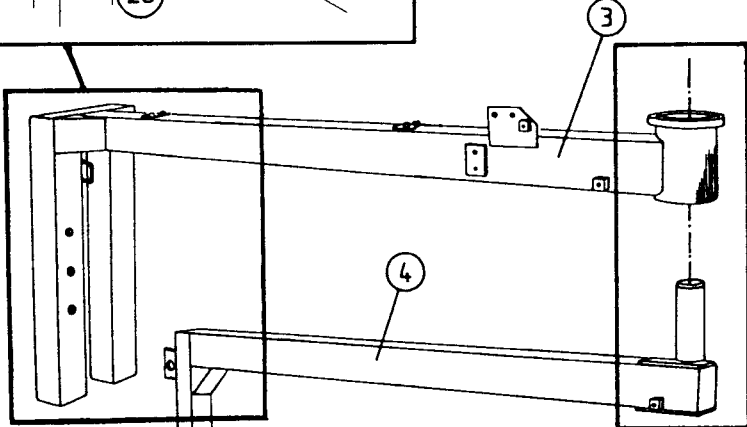

VARIOUS

NORSE AUTO WRAP 1200 EH

1-1

NORSE AUTO WRAP 1200 EH

2. mai 1994

MAIN FRAME / STATIONARY ARM / ROTATING ARM

POS.	ART. NO.	NO.	TERM - TYPE - DIMENSION	(1-1)
1	34210000	1	Splint pin	
2	34105676	1	Locking bolt, rotating arm (94-)	
3a	34611393	1	Stationary arm (94-)	
* 3b	34611343	1	Stationary arm, (extended 150 mm)	
4	34611394	1	Rotating arm, (94-)	
5	34611315	1	Main frame	
6	34233000	1	Locking nut, M20	
7	34119036	1	Screw, M20 x 130	
8	34302126	2	Washer, 20 mm	
9	34110300	3	Screw, M10 x 30	
10	34920531	1	Assembly plate for valve central	
11	34230900	3	Locking nut, M10	
12	34611314	1	Telescopic frame	
13	34110092	8	Screw, M6 x 10	
14	34920507	4	Cover, Hydr. motor	
15	34302122	6	Washer, 10 mm	
16	34240702	2	Locking ring, I 80	
17	34320503	2	Ball bearing, 6010 2RS	
18	34240703	1	Locking ring, A 50	
19	34130224	1	Rotating arm shaft, (92-)	
20	34270109	1	Wedge, A 14 x 9 x 50	
21	34302139	1	Washer	
22	34312009	1	Tension washer, 20 mm	
23	34115700	1	Screw, M20 x 40	
*24	34611362	1	Rotating arm, divided, upper part, (extended 150 mm)	
*25	34611361	1	Rotating arm, divided, lower part	
*26	34110021	3	Screw, M10 x 100	
*27	34302122	6	Washer, 10 mm	
*28	34230900	3	Locking nut, M10	
29	34251440	2	Locking stay	
30	34110000	2	Screw, M8 x 25	
31	34302121	4	Washer, 8 mm	
32	34230500	2	Locking nut, M8	
33	34105677	1	Locking bolt, stationary arm, ø14	
34	34221200	2	Split pin, 4 x 50	
	34970105	1	Decales-set, main frame	
	34970101	1	Decales-set, upper frame / rotating arm	