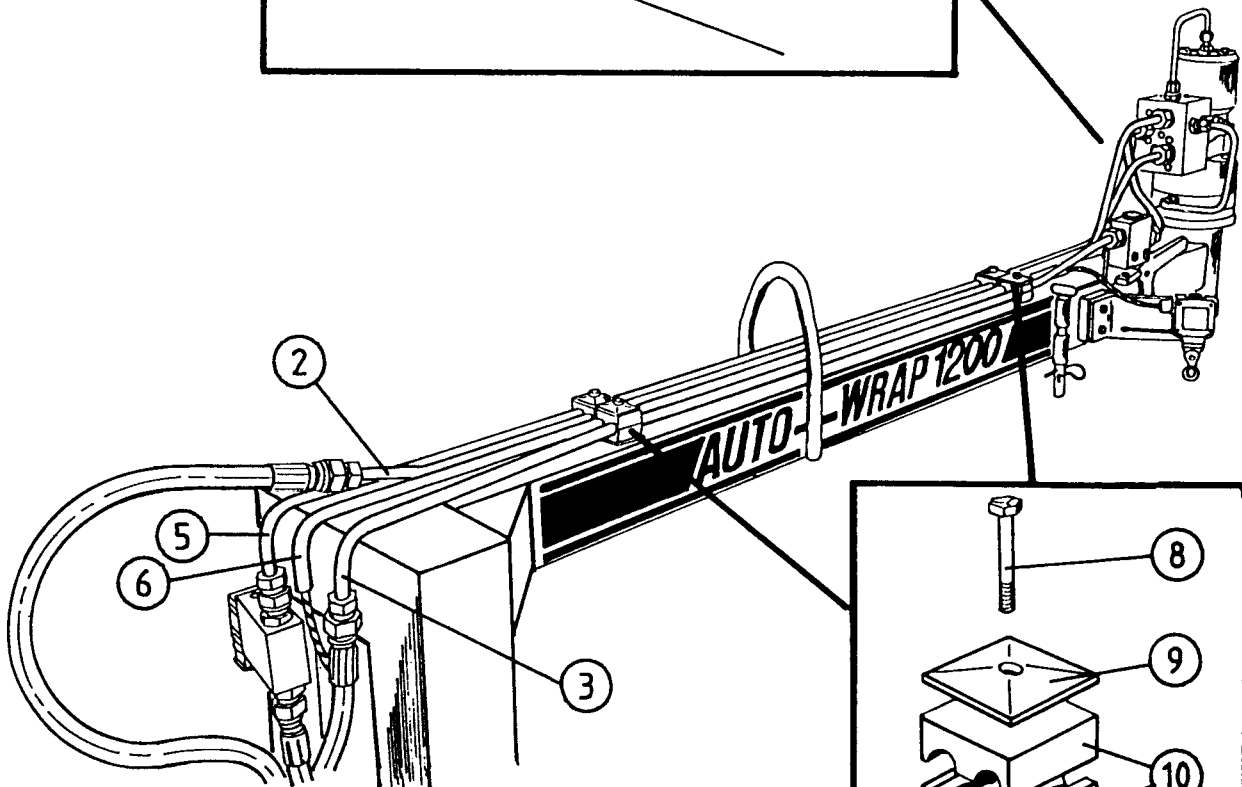

NORSE AUTO WRAP 1200 EH

4-1

NORSE AUTO WRAP 1200 EH

TUBES / HOSES, UPPER FRAME

POS.	ART. NO.	NO.	TERM - TYPE - DIMENSION	(4-1)
1	34160137	1	Tube, (8 mm)	
2a	34160029	1	Tube, (12 mm)	
*2b	34160139	1	Tube, (12 mm), (extended 150 mm)	
3a	34160036	1	Tube, (12 mm)	
*3b	34160141	1	Tube, (12 mm), (extended 150 mm)	
4	34160025	1	Tube, (8 mm)	
5a	34160030	1	Tube, (12 mm)	
*5b	34160140	1	Tube, (12 mm), (extended 150 mm)	
6	34160028	1	Tube for electric cable	
8	34110085	4	Screw, M6 x 35	
9	34260107	4	Top plate, double, 6-12	
10	34260110	8	Clamp, double, 12 mm	

* Only for long machines