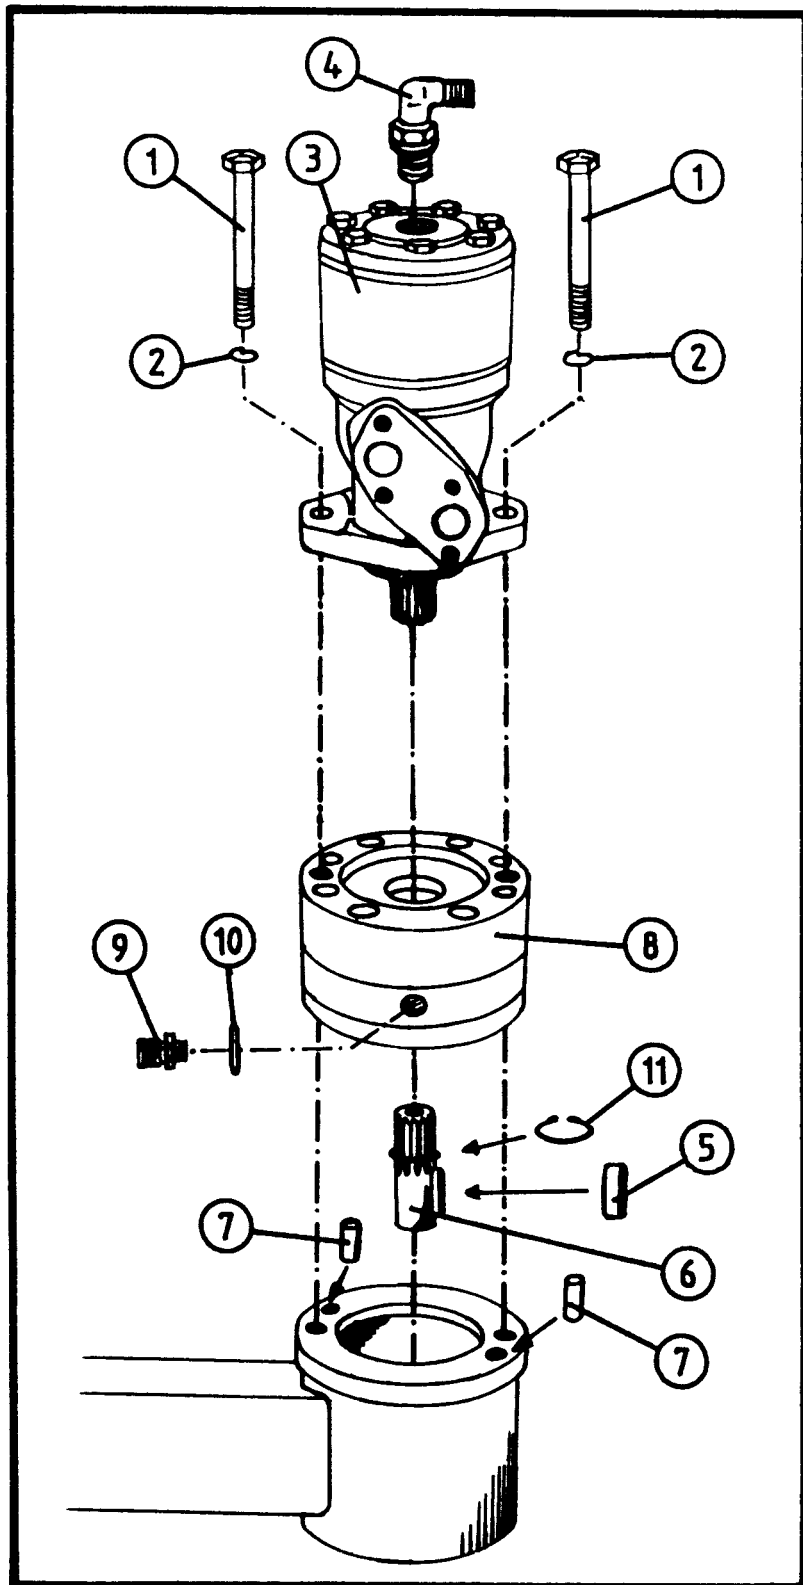

NORSE AUTO WRAP 1200 EH

8-2

NORSE AUTO WRAP 1200 EH

ROTATING ARM MOTOR / BRAKE

POS.	ART. NO.	NO.	TERM - TYPE - DIMENSION	(8-2)
1	34111000	2	Screw, M12 x 110	
2	34310600	2	Spring washer, 12 mm	
3a	34090120	1	Hydraulic motor, CR 400 S	
3b	34044024	-	Gasket set, CR 400 S	
3c	34043900	-	Gasket set, MS 400 (older type)	
4	34061953	1	Elbow fitting, adjustable, 1/4"	
5	34270105	1	Wedge, A8 x 7 x 32	
6	34130215	1	Conversion, spline/wedge, complete	
7	34280002	2	Steering pin for brake, (92-)	
8a	34090127	1	Hydraulic brake, RF 40, (92-)	
8b	34044044	2	O-ring for brake, 82,27 x 1,78	
8c	34430320	2	Disk spring, brake	
8d	34044028	-	Repair set for brake, RF 40	
8e	34044027	-	Repair set for brake, RF 30 (older type)	
9	34061927	1	Fitting, 1/8" x 1/4"	
10	34044062	1	Copper tightening, $\varnothing$10/14 x 2	
11	34240704	1	Locking ring, A 25