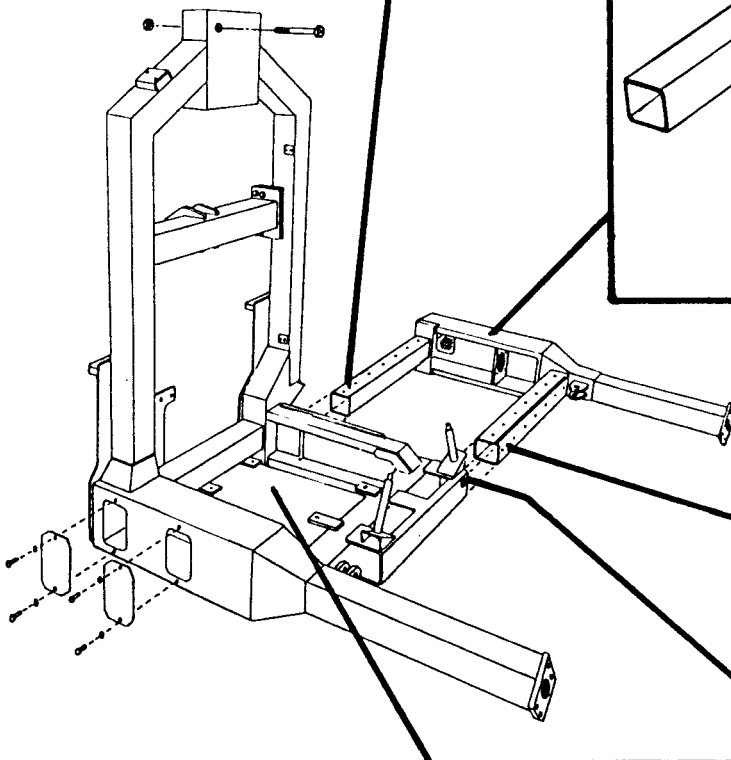

NORSE AUTO WRAP 1200 EH

1-2

NORSE AUTO WRAP 1200 EH

COVERS / SLIDING RAILS

POS.	ART. NO.	NO.	TERM - TYPE - DIMENSION	(1-2)
1	34110093	40	Set screw, M6 x 10	
2	34480000	2	Sliding rail, 690 mm	
*3	34851204	1	Cover, Telescopic frame, (90-)	
4	34119012	6	Screw, M8 x 10	
5	34302121	6	Washer, 8 mm	
6	34480001	3	Sliding rail, 770 mm	
*7	34480010	2	Sliding list	
8	34851201	1	Cover, valve block	
*9	34150005	8	Pop-rivet, 5 x 10	
10	34233000	1	Locking nut, M20	
11	34310900	1	Spring washer, 20 mm	
12	34340111	1	Roller	
13	34321502	2	Casing, ø28/25 x 50	
14	34105639	1	Bolt	
15	34060800	1	Grease nippel, M8	

* Only for machines with emergency stop device