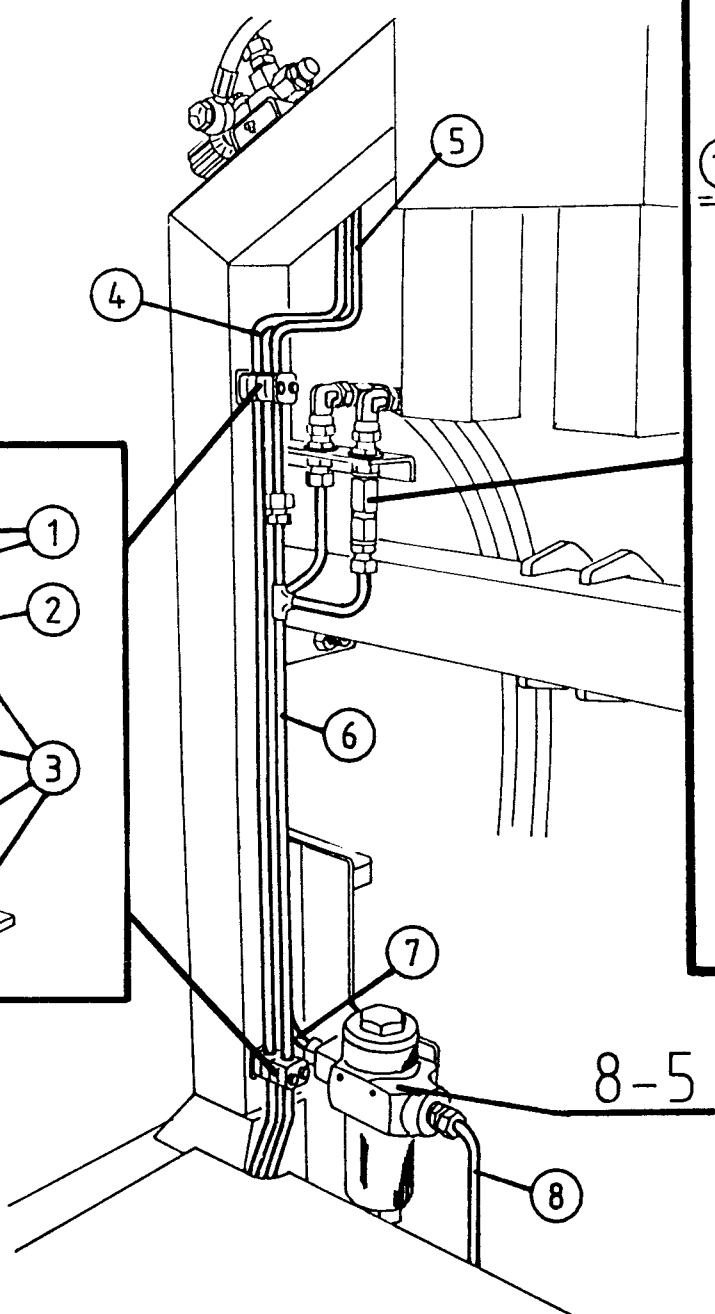

* Extra equipment

NORSE AUTO WRAP 1200 EH

4-3

NORSE AUTO WRAP 1200 EH

TUBES / HOSES, CLAMPS

POS.	ART. NO.	NO.	TERM - TYPE - DIMENSION	(4-3)
1a	34119046	4	Screw, M6 x 55	
1b	34110085	4	Screw, M6 x 35	
2	34260108	4	Top-plate, single, 6-12 mm	
3	34260109	12	Clamp, single, 12 mm	
4	34160035	1	Tube, (12 mm)	
5	34160031	1	Tube, (12 mm)	
6	34160038	1	Tube, (12 mm)	
7	34160037	1	Tube, (12 mm)	
8	34160039	1	Tube, (12 mm)	
9	34061847	2	Albow 90°, 1/2" outside x 1/2" inside, with swivel	
10	34061934	2	Fitting, 1/2"	
11	34041800	2	Tightening ring, DKAZ 1/2"	
12	34082900	1	Non-return valve, 1/2"	
13	34061845	1	Fitting, 1/2" x 1/2"	
14	34301200	4	Washer, 21 x 37 x 3 mm	