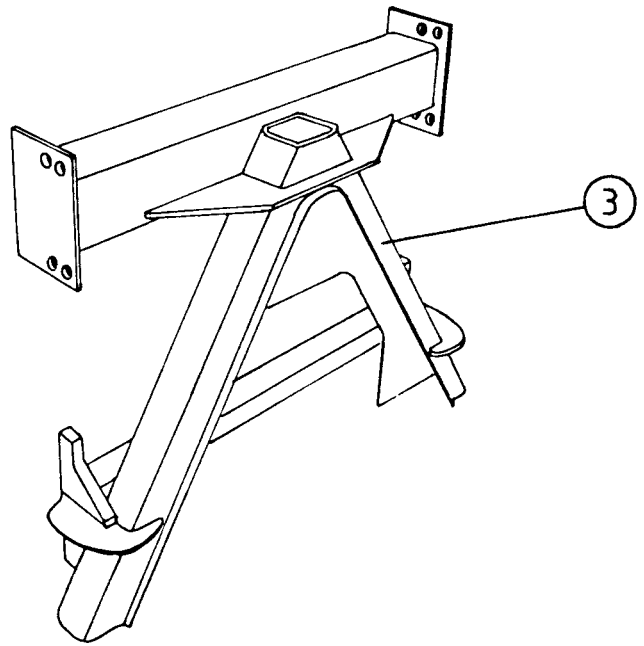

NORSE AUTO WRAP 1200 EH

2-2

NORSE AUTO WRAP 1200 EH

FASTENING BRACKETS, FRONT LOADER (extra equipment)

POS.	ART. NO.	NO.	TERM - TYPE - DIMENSION	(2-2)
1	34703805	1	Fastening bracket. Volvo 621/641	
2	34703806	1	Fastening bracket, Volvo 4300	
3	34703800	1	Fastening bracket, Triangel	
4	34660103	2	Brackets for Ålø front loader	
5	34660101	2	Brackets for Trima/Bergsjø front loader