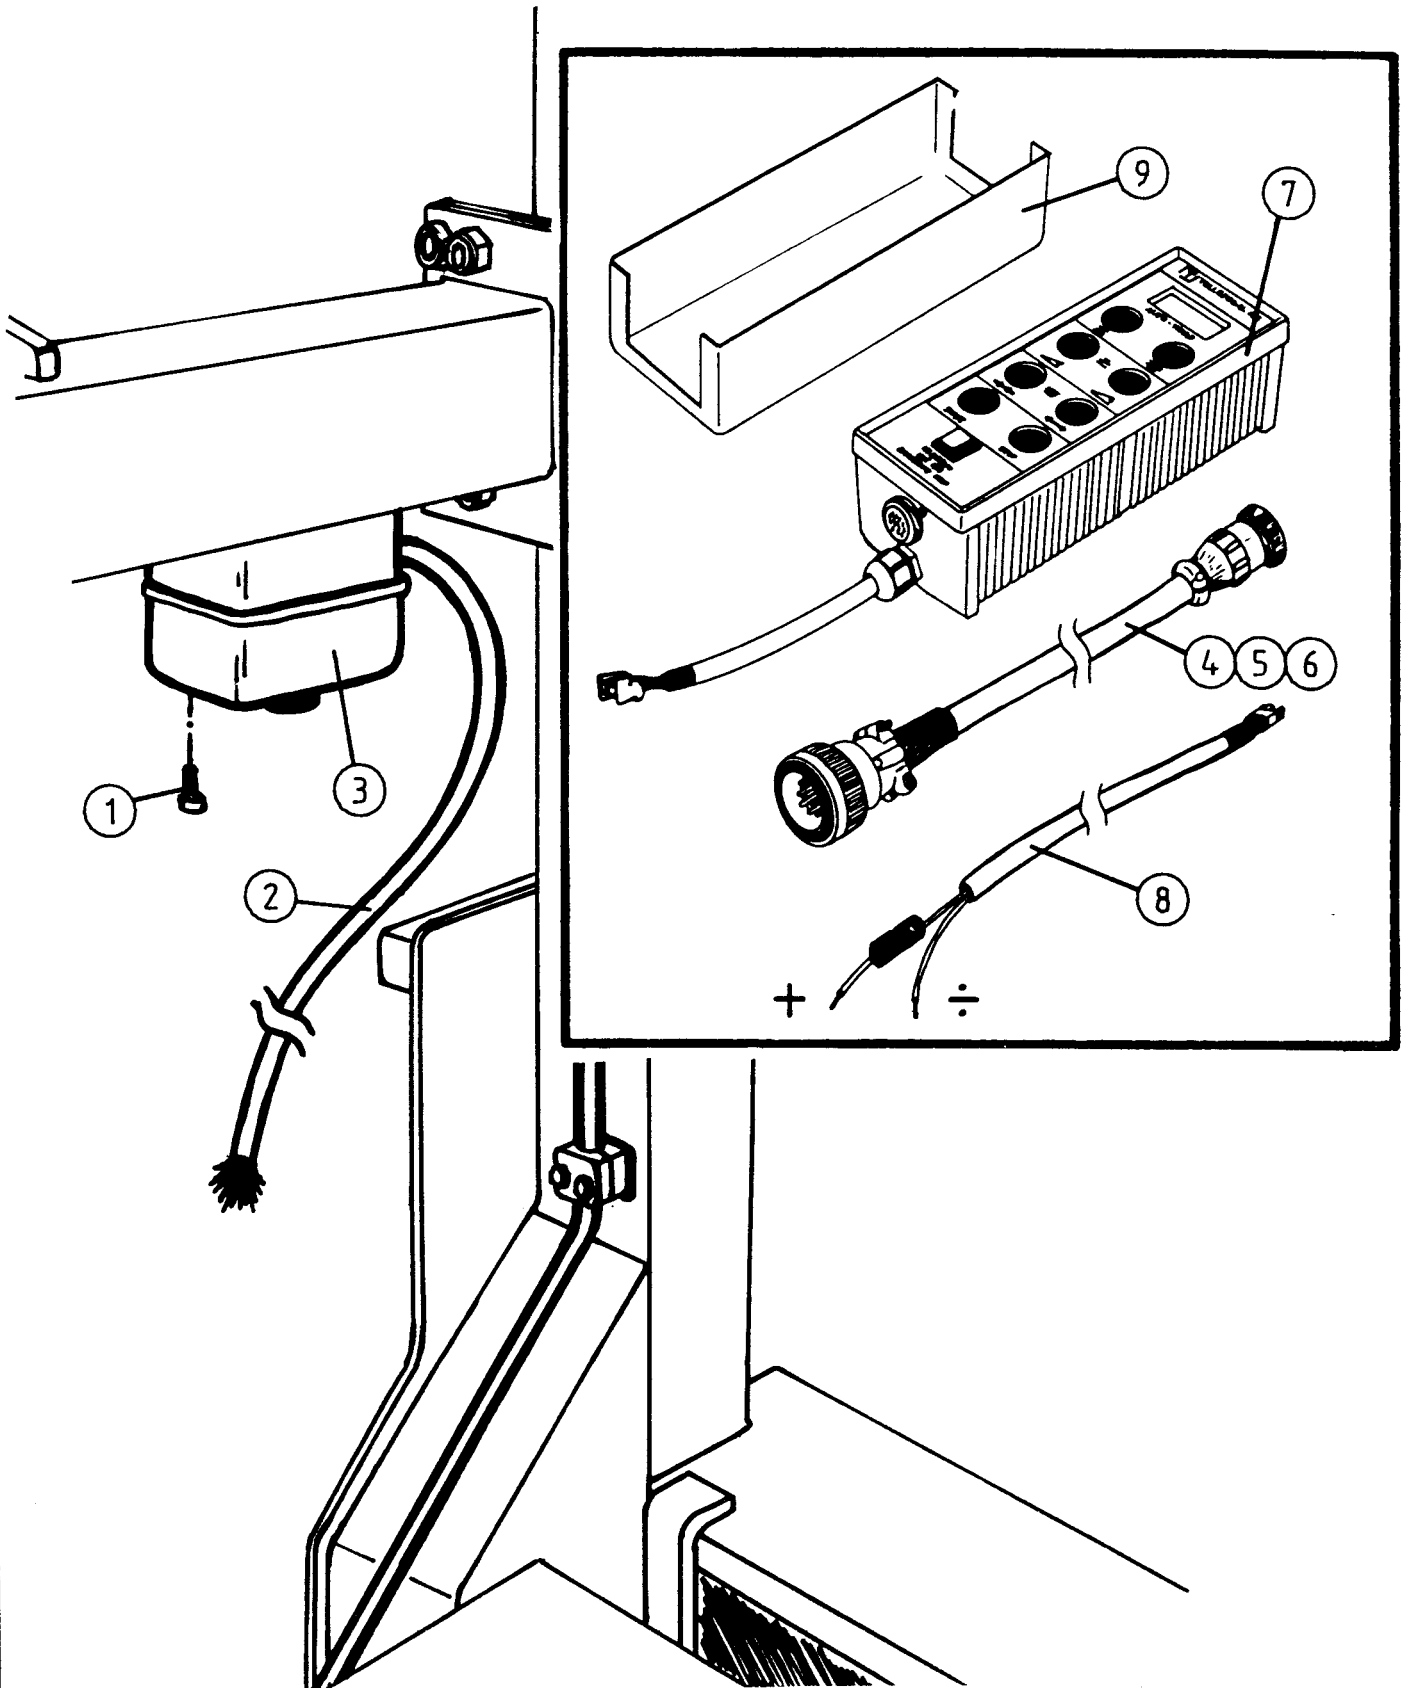

* Only for long machines

NORSE AUTO WRAP 1200 EH

7-1

NORSE AUTO WRAP 1200 EH**CONTROL BOX / CABLES**

POS.	ART. NO.	NO.	TERM - TYPE - DIMENSION	(7-1)
1	34119020	4	Set screw, M4 x 20	
2	34950164	1	Valve cable, CV 903-1	
3	34950165	1	Connection box, empty	
4	34950161	1	3m control cable, CX 902-2	
5	34950162	1	6m control cable, CX 902-1	
6	34950163	1	6m control cable, CX 902-3, (-91)	
7a	34950159	1	Control box, CR 900-1	
7b	34950178	1	Control box, CR 900-2, (w/emergency stop)	
7c	34950335	1	Control box, CR 900-4 (94-)	
8	34950160	1	Battery cable, CB 901-1	
9	34920540	1	Holder for control box	
	34950307	-	3 m extension cable, CX 903-1 (male/female)	
	34950305	-	Repair set for AMP contact	