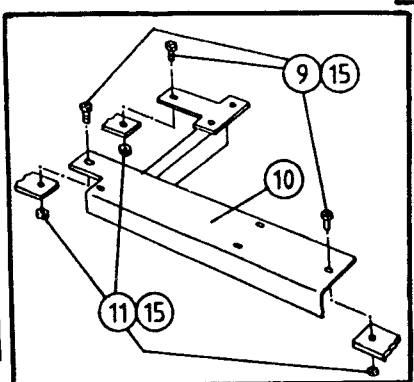

VARIOUS

NORSE AUTO WRAP 1200 EH

1-1

NORSE AUTO WRAP 1200 EH

2. mai 1994

MAIN FRAME / STATIONARY ARM / ROTATING ARM

POS.	ART. NO.	NO.	TERM - TYPE - DIMENSION	(1-1)
1	34210000	1	Splint pin	
2	34105676	1	Locking bolt, rotating arm (94-)	
3a	34611393	1	Stationary arm (94-)	
* 3b	34611343	1	Stationary arm, (extended 150 mm)	
4	34611394	1	Rotating arm, (94-)	
5	34611315	1	Main frame	
6	34233000	1	Locking nut, M20	
7	34119036	1	Screw, M20 x 130	
8	34302126	2	Washer, 20 mm	
9	34110300	3	Screw, M10 x 30	
10	34920531	1	Assembly plate for valve central	
11	34230900	3	Locking nut, M10	
12	34611314	1	Telescopic frame	
13	34110092	8	Screw, M6 x 10	
14	34920507	4	Cover, Hydr. motor	
15	34302122	6	Washer, 10 mm	
16	34240702	2	Locking ring, I 80	
17	34320503	2	Ball bearing, 6010 2RS	
18	34240703	1	Locking ring, A 50	
19	34130224	1	Rotating arm shaft, (92-)	
20	34270109	1	Wedge, A 14 x 9 x 50	
21	34302139	1	Washer	
22	34312009	1	Tension washer, 20 mm	
23	34115700	1	Screw, M20 x 40	
*24	34611362	1	Rotating arm, divided, upper part, (extended 150 mm)	
*25	34611361	1	Rotating arm, divided, lower part	
*26	34110021	3	Screw, M10 x 100	
*27	34302122	6	Washer, 10 mm	
*28	34230900	3	Locking nut, M10	
29	34251440	2	Locking stay	
30	34110000	2	Screw, M8 x 25	
31	34302121	4	Washer, 8 mm	
32	34230500	2	Locking nut, M8	
33	34105677	1	Locking bolt, stationary arm, ø14	
34	34221200	2	Split pin, 4 x 50	
	34970105	1	Decales-set, main frame	
	34970101	1	Decales-set, upper frame / rotating arm	