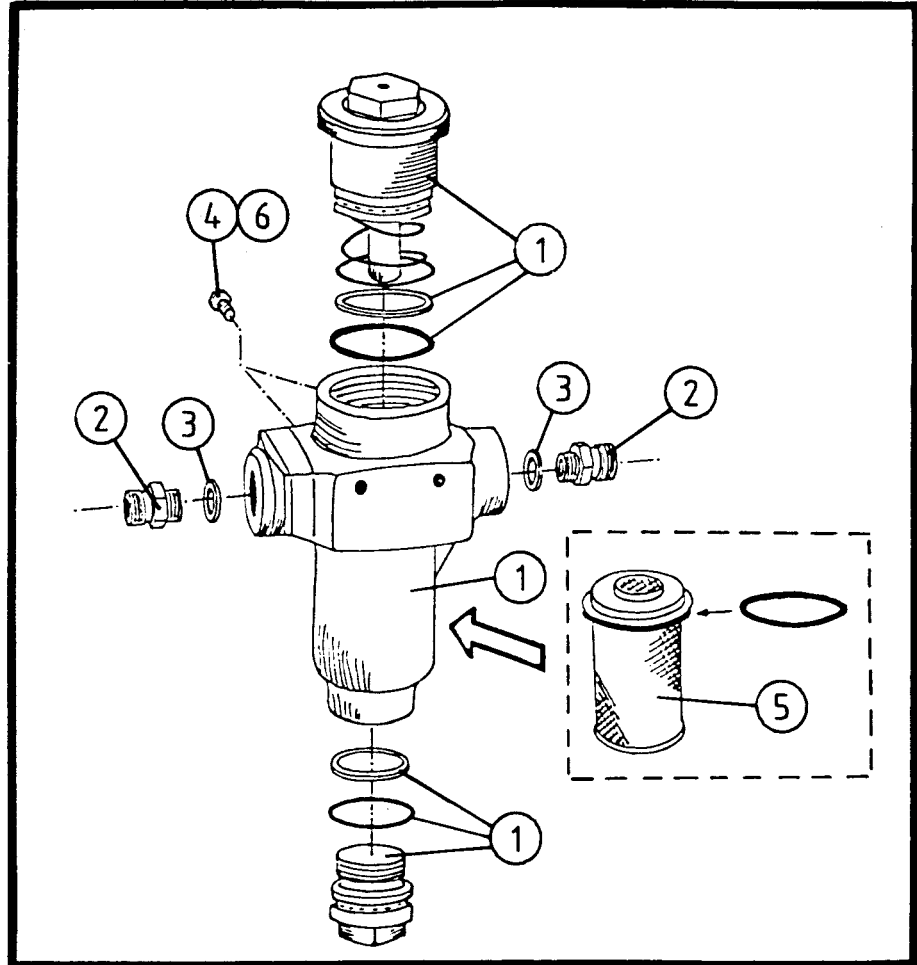

NORSE AUTO WRAP 1200 EH

WIDTH CYLINDER

POS.	ART. NO.	NO.	TERM - TYPE - DIMENSION	(8-4)
	34001101	1	Hydraulic cylinder, 50/32 x 500 ØYA, cpl. w/bearing / casing	
	34043000	-	Sealing set for 50/32 cylinder, ØYA / UNI, (Pos. 2, 4, 5 and 9)	
1	34010004	1	Cylinder sleeve (94-)	
2	34044054	1	Gland seal, 32 x 40 x 8,5	
3	34031914	1	Gland	
4	34044053	1	O-ring, 44,04 x 3,53	
5	34044052	1	Wiper ring, IWS 125 175	
6	34031915	1	Cylinder cap (94-)	
7	34020610	1	Rod (94-)	
8	34031913	1	Piston head (94-)	
9	34044055	1	Piston head seal, 50 x 34 x 18	
10	34060801	1	Grease nippel, M6	
11	34321516	1	Joint bearing, GE 30 DO	
12	34105621	2	Cylinderbolt, 30 x 70	
13	34220400	2	Split pin, 8 x 50	
14	34321517	1	Casing, INA PAP 3020 P10	
15	34061938	2	Fitting, M16/1,5 x 3/8"	
16	34043500	2	Tightening ring, DKAZ 16 mm	

NORSE AUTO WRAP 1200 EH

8-5