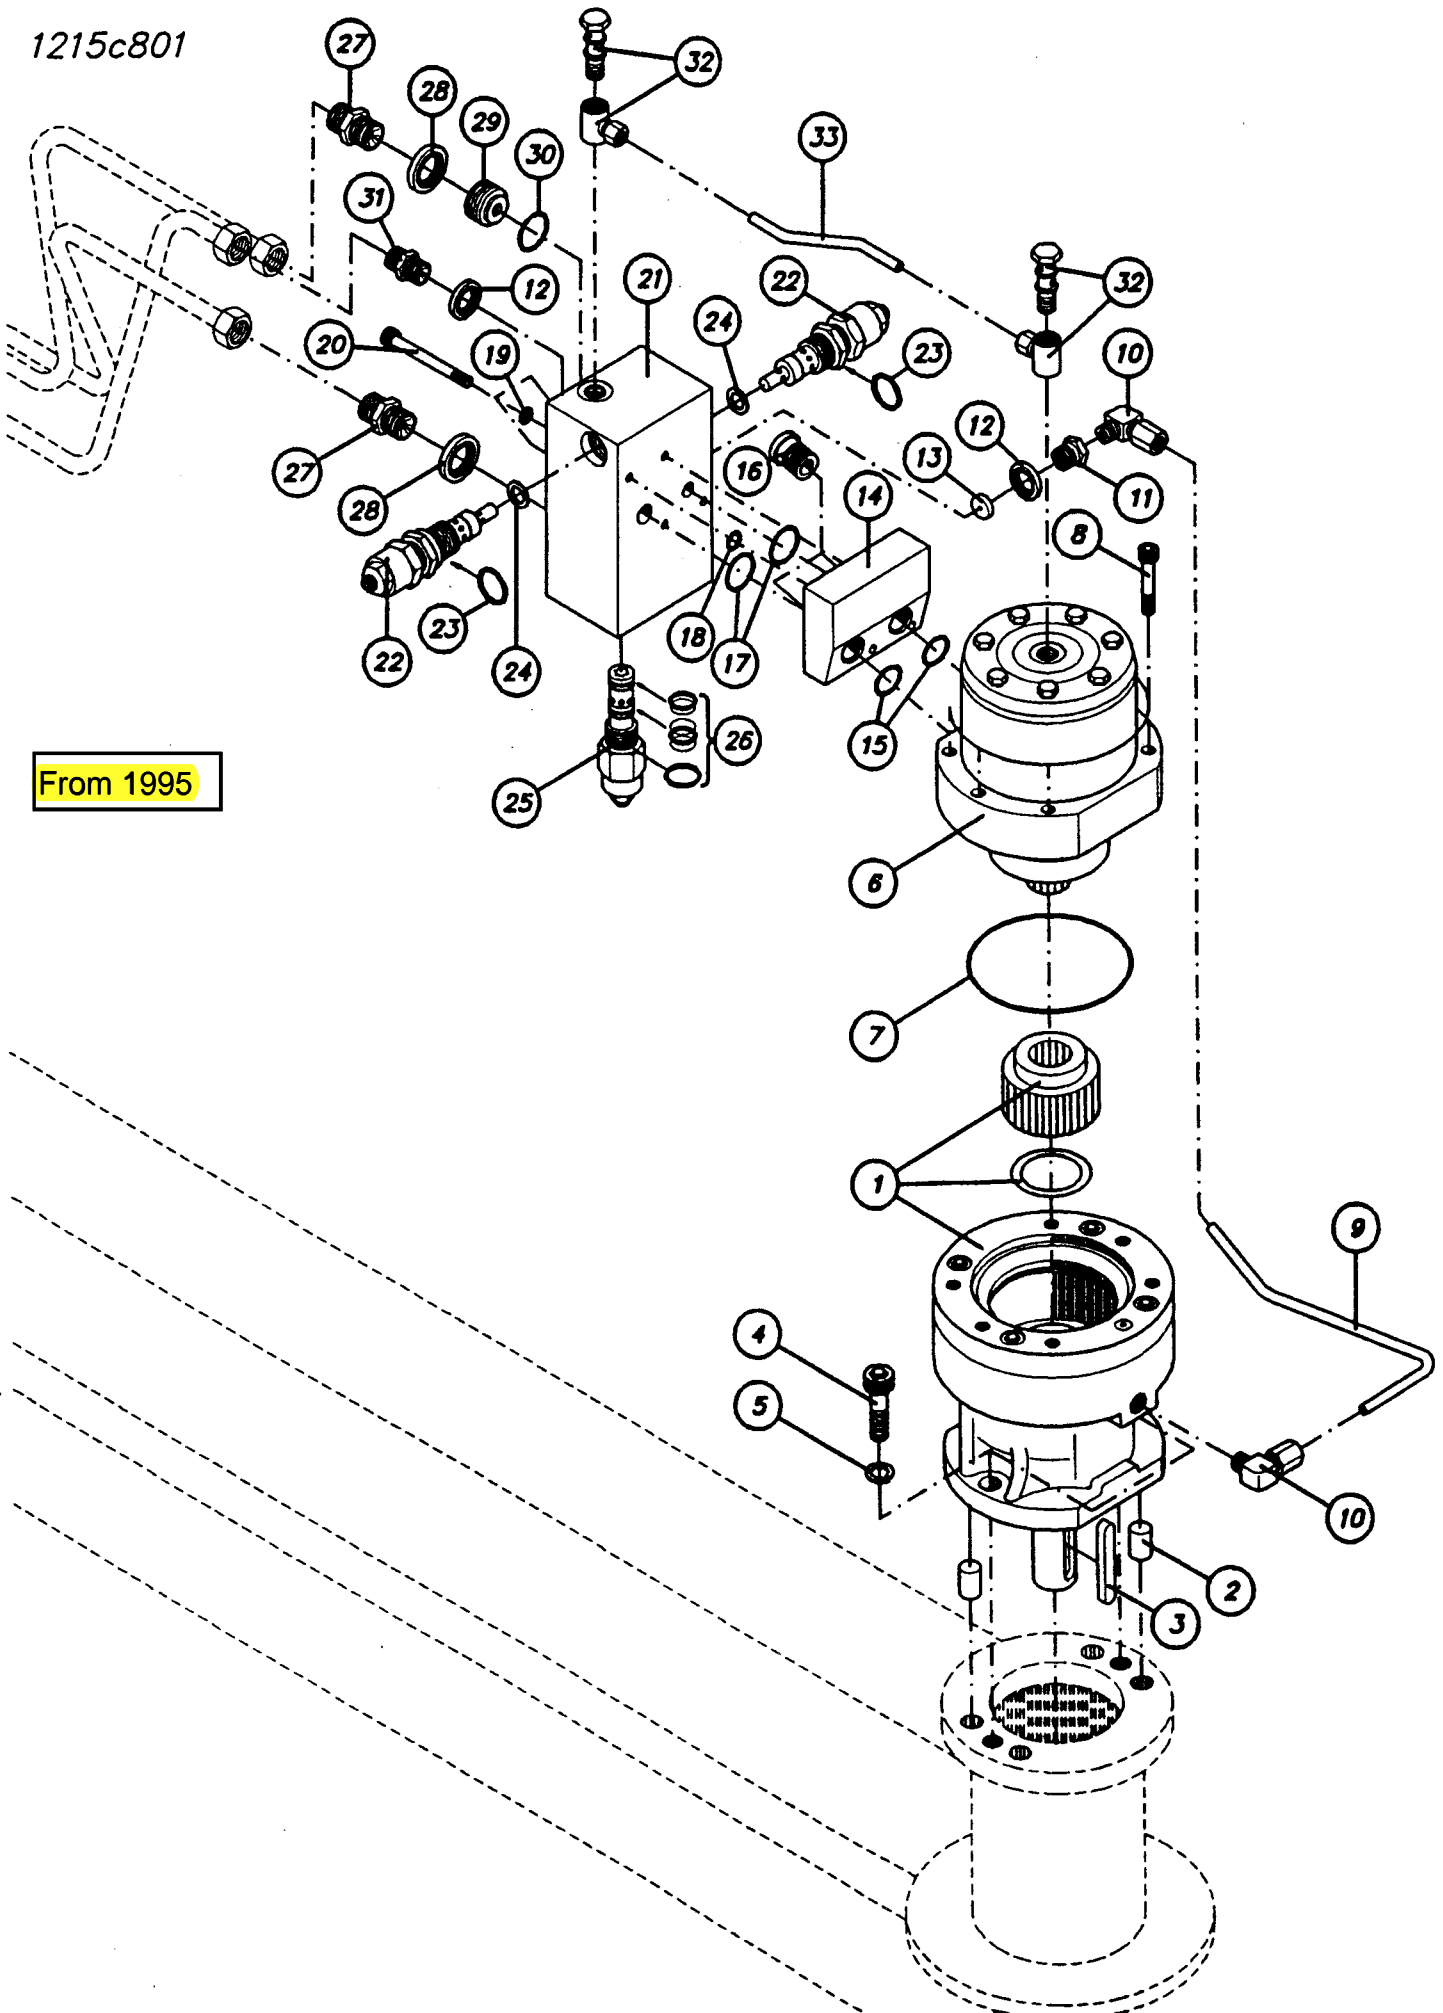

RESERVEDELSLISTE - SPARE PARTS LIST - ERSATZTEILLISTE

8-1 AUTO WRAP 1200 M/EH

1215c801

From 1995

RESERVEDELSLISTE - SPARE PARTS LIST - ERSATZTEILLISTE

AUTO WRAP 1200 M/EH 8-1

SVEIVMOTOR - WRAPPING ARM MOTOR - WICKELARM MOTOR

POS	ART. NR.	ANT	BESKRIVELSE	DESCRIPTION	BEZEICHNUNG	TYPE - DIMENSION
1	34090164	1	Hydraulisk brems	Hydraulic brake	Hydraulisch Bremse	RCG 40 (95-)
2	34280004	2	Styrepinne	Steering pin	Steuerzapfen	12,7 x 19 (95-)
3	34270112	1	Passkile	Wedge	Keil	A8 x 7 x 56
4	34110029	2	Skrue, unbraco	Bolt, hexigon	Schraube, imbuss	M12 x 30
5	34310600	2	Sprengskive	Lock washer	Sicherungsscheibe	12 mm
6	34090163	1	Hydraulikkmotor	Hydraulic motor	Hydraulisch Motor	GWS 400 (95-)
7	34044081	1	O-ring	O-ring	O-Ring	94,97 x 1,78
8	34119135	6	Skrue, unbraco	Bolt, hexigon	Schraube, imbuss	M8 x 40
9	34160185	1	Rør, brems	Tube, brake	Rohr, Bremse	6 mm
10	34062000	2	Snittringskobling	Profile ring fitting	Profiling-Verschraubung	WE 06 x 1/8", 90°
11	34061937	1	Overgangsnippel	Conversion fitting	Übergangs-Verschraub.	3/8" x 1/8"
12	34041700	2	Stålpakning	Tightening ring	Dichtungsring	DKAZ, 3/8"
13	34087511	1	Dyse	Nozzle	Droßel	0,7 mm
14	34087624	1	Mellomblokk	Middle block	Zwischenblock	
15	34044087	2	O-ring	O-ring	O-Ring	17,0 x 2,0
16	34061999	2	Hullskrue	Hole fitting	Lockverschraubung	3/8"
17	34044086	2	O-ring	O-ring	O-Ring	21,6 x 2,4
18	34044092	1	O-ring	O-ring	O-Ring	6,0 x 2,0
19	34044091	1	Kobberpakning	Copper packing	Küpferdichtung	6,2 / 9,8 x 0,8
20	34119064	4	Skrue, unbraco	Bolt, hexigon	Schraube, imbuss	M6 x 60
21	34087611	1	Sveivblokk, tom	Wrap arm block, empty	Wickelarmblock, leer	(95-)
22	34087612	2	Sjokkventil	Shock valve	Schock-Ventil	LPC 6
23	34044004	2	O-ring	O-ring	O-Ring	17,17 x 1,78
24	34044003	2	Kobberpakning	Copper packing	Küpferdichtung	12 x 18 x 1,5
25	34087571	1	Holdeventil	Holding valve	Halteventil	CP 440-1
26	34044063	-	O-ring sett	O-ring set	O-Ring satz	CC-120157
27	34061845	2	Ansatsnippel	Fitting	Ansatz	1/2" x 1/2"
28	34041800	2	Stålpakning	Tightening ring	Dichtungsring	DKAZ, 1/2"
29	34087549	1	Tilbakeslagsventil	Non-return valve	Rückschlagventil	VRC 6, 1/2"
30	34044068	1	O-ring	O-ring	O-Ring	14,00 x 1,78
31	34061809	1	Ansatsnippel	Fitting	Ansatz	1/2" x 3/8"
32	34062001	2	Banjokobling	Banjo coupling	Schwenkverschraubung	SWVE 08 x 1/4"
33	34160184	1	Rør, drenering	Tube, drain	Rohr, Dränung	8 mm