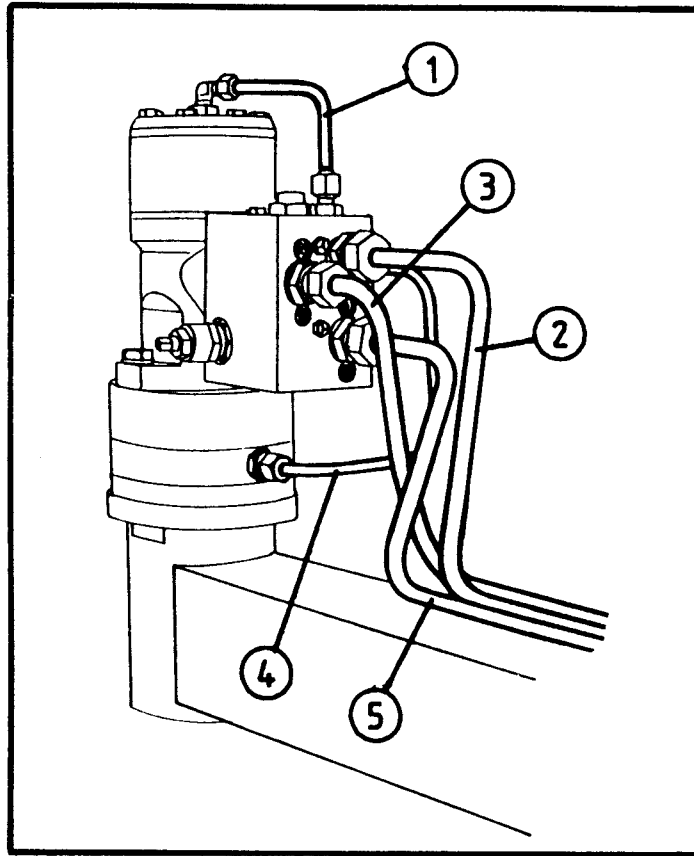

NORSE AUTO WRAP 1200 EH

4-1

NORSE AUTO WRAP 1200 EH

TUBES / HOSES, UPPER FRAME

POS.	ART. NO.	NO.	TERM - TYPE - DIMENSION	(4-1)
1	34160137	1	Tube, (8 mm)	
2a	34160029	1	Tube, (12 mm)	
*2b	34160139	1	Tube, (12 mm), (extended 150 mm)	
3a	34160036	1	Tube, (12 mm)	
*3b	34160141	1	Tube, (12 mm), (extended 150 mm)	
4	34160025	1	Tube, (8 mm)	
5a	34160030	1	Tube, (12 mm)	
*5b	34160140	1	Tube, (12 mm), (extended 150 mm)	
6	34160028	1	Tube for electric cable	
8	34110085	4	Screw, M6 x 35	
9	34260107	4	Top plate, double, 6-12	
10	34260110	8	Clamp, double, 12 mm	

* Only for long machines