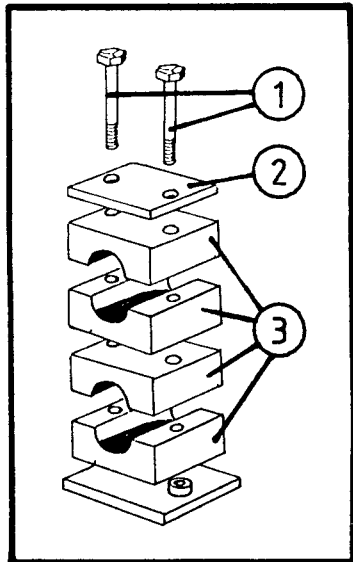

NORSE AUTO WRAP 1200 EH

4-3

NORSE AUTO WRAP 1200 EH

TUBES / HOSES, CLAMPS

POS.	ART. NO.	NO.	TERM - TYPE - DIMENSION	(4-3)
1a	34119046	4	Screw, M6 x 55	
1b	34110085	4	Screw, M6 x 35	
2	34260108	4	Top-plate, single, 6-12 mm	
3	34260109	12	Clamp, single, 12 mm	
4	34160035	1	Tube, (12 mm)	
5	34160031	1	Tube, (12 mm)	
6	34160038	1	Tube, (12 mm)	
7	34160037	1	Tube, (12 mm)	
8	34160039	1	Tube, (12 mm)	
9	34061847	2	Albow 90°, 1/2" outside x 1/2" inside, with swivel	
10	34061934	2	Fitting, 1/2"	
11	34041800	2	Tightening ring, DKAZ 1/2"	
12	34082900	1	Non-return valve, 1/2"	
13	34061845	1	Fitting, 1/2" x 1/2"	
14	34301200	4	Washer, 21 x 37 x 3 mm