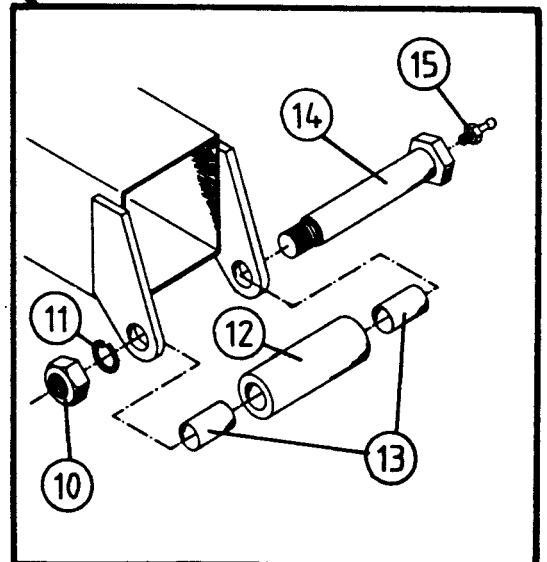

NORSE AUTO WRAP 1200 EH

1-2

NORSE AUTO WRAP 1200 EH

COVERS / SLIDING RAILS

POS.	ART. NO.	NO.	TERM - TYPE - DIMENSION	(1-2)
1	34110093	40	Set screw, M6 x 10	
2	34480000	2	Sliding rail, 690 mm	
*3	34851204	1	Cover, Telescopic frame, (90-)	
4	34119012	6	Screw, M8 x 10	
5	34302121	6	Washer, 8 mm	
6	34480001	3	Sliding rail, 770 mm	
*7	34480010	2	Sliding list	
8	34851201	1	Cover, valve block	
*9	34150005	8	Pop-rivet, 5 x 10	
10	34233000	1	Locking nut, M20	
11	34310900	1	Spring washer, 20 mm	
12	34340111	1	Roller	
13	34321502	2	Casing, ø28/25 x 50	
14	34105639	1	Bolt	
15	34060800	1	Grease nippel, M8	

* Only for machines with emergency stop device