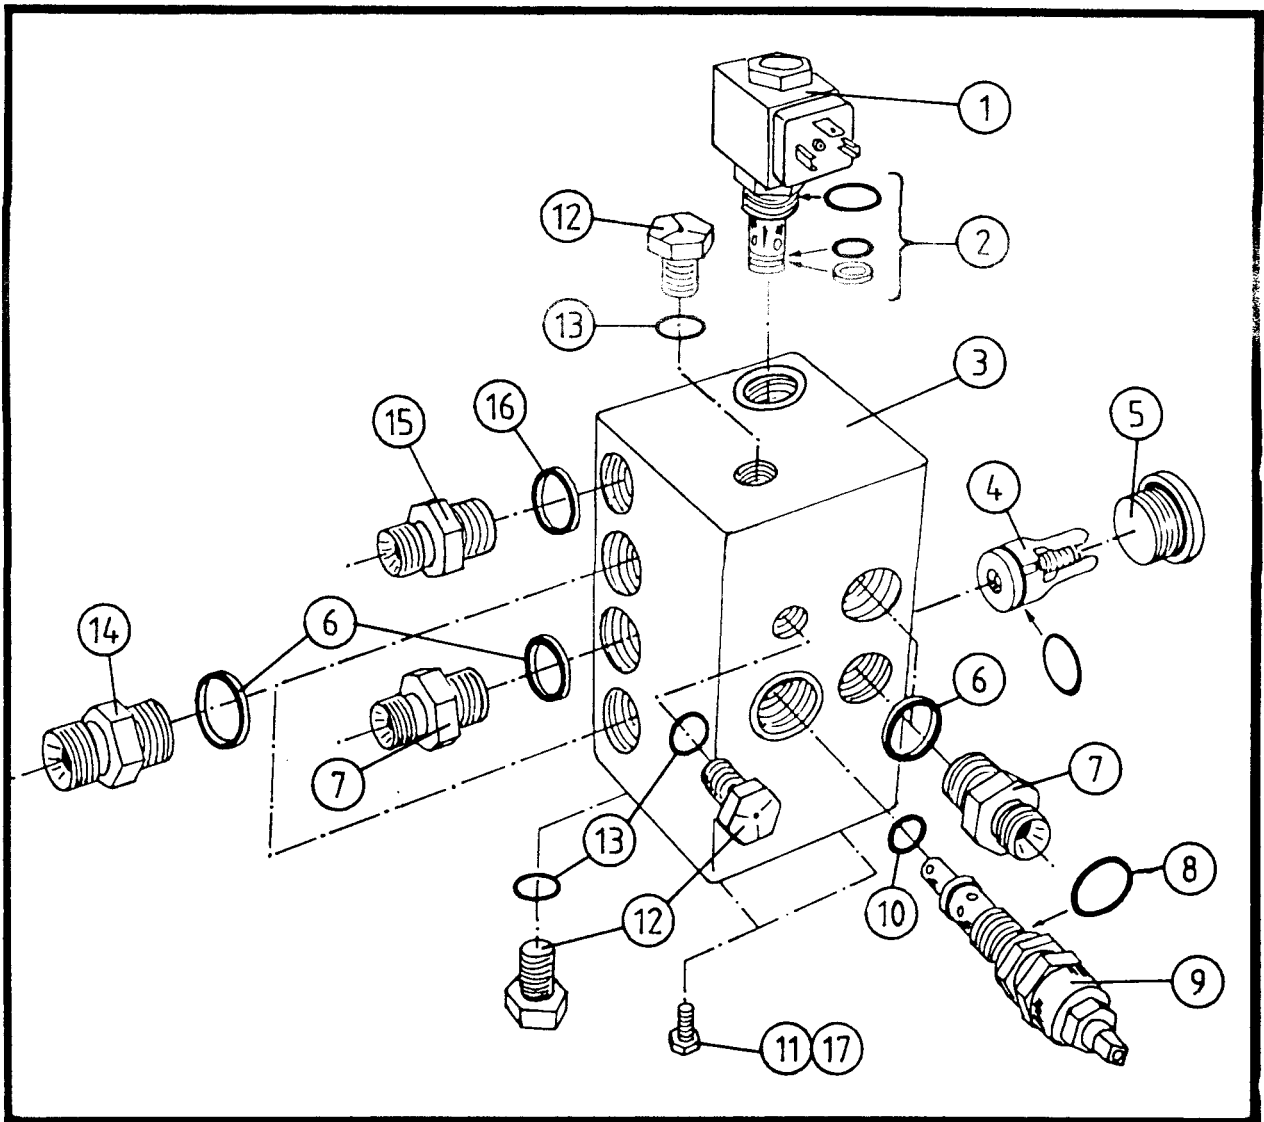

NORSE AUTO WRAP 1200 EH

OIL FILTER

POS.	ART. NO.	NO.	TERM - TYPE - DIMENSION	(8-5)
1a	34090106	1	Pressure filter, DMPH - 20 - 3	
1b	34044033	-	Gasket set for DMPH - 20 - 3	
2	34061845	2	Fitting, 1/2" x 1/2"	
3	34041800	2	Tightening ring, DKAZ 1/2"	
4	34119017	2	Screw, M8 x 16	
5	34090107	1	Filterpack, complete	
6	34302121	2	Washer, 8 mm	

NORSE AUTO WRAP 1200 EH

8-6

8-8

8-7