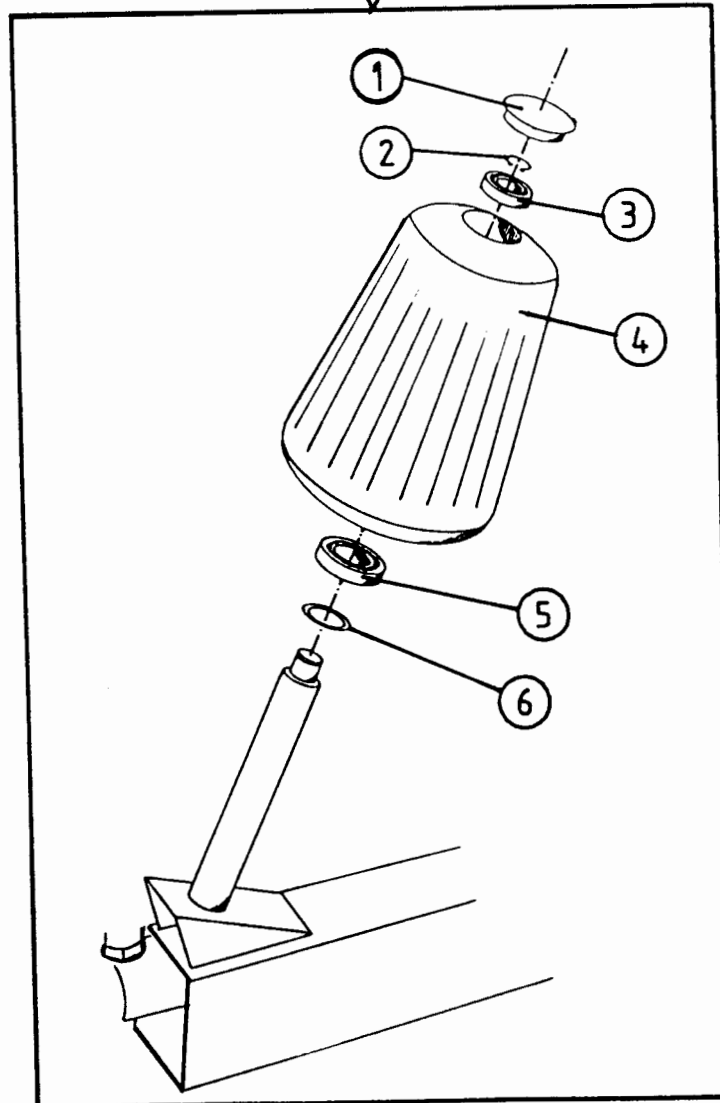

NORSE AUTO WRAP 1200 EH

6-1

NORSE AUTO WRAP 1200 EH

SUPPORT ROLLERS

POS.	ART. NO.	NO.	TERM - TYPE - DIMENSION	(6-1)
1	34450419	2	Cap, DBI-DUT NR H20	
2	34240713	2	Locking ring, A 17	
3	34320515	2	Ball bearing, 6003 2 RS	
4	34340106	2	Support roller, (90-)	
5	34320516	2	Ball bearing, 6205 2 RS	
6	34044043	2	Copper ring, ø26/32