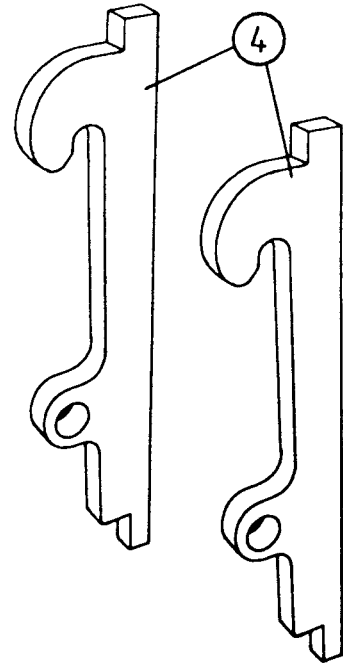

NORSE AUTO WRAP 1200 EH

2-2

NORSE AUTO WRAP 1200 EH

FASTENING BRACKETS, FRONT LOADER (extra equipment)

POS.	ART. NO.	NO.	TERM - TYPE - DIMENSION	(2-2)
1	34703805	1	Fastening bracket. Volvo 621/641	
2	34703806	1	Fastening bracket, Volvo 4300	
3	34703800	1	Fastening bracket, Triangel	
4	34660103	2	Brackets for Ålø front loader	
5	34660101	2	Brackets for Trima/Bergsjø front loader