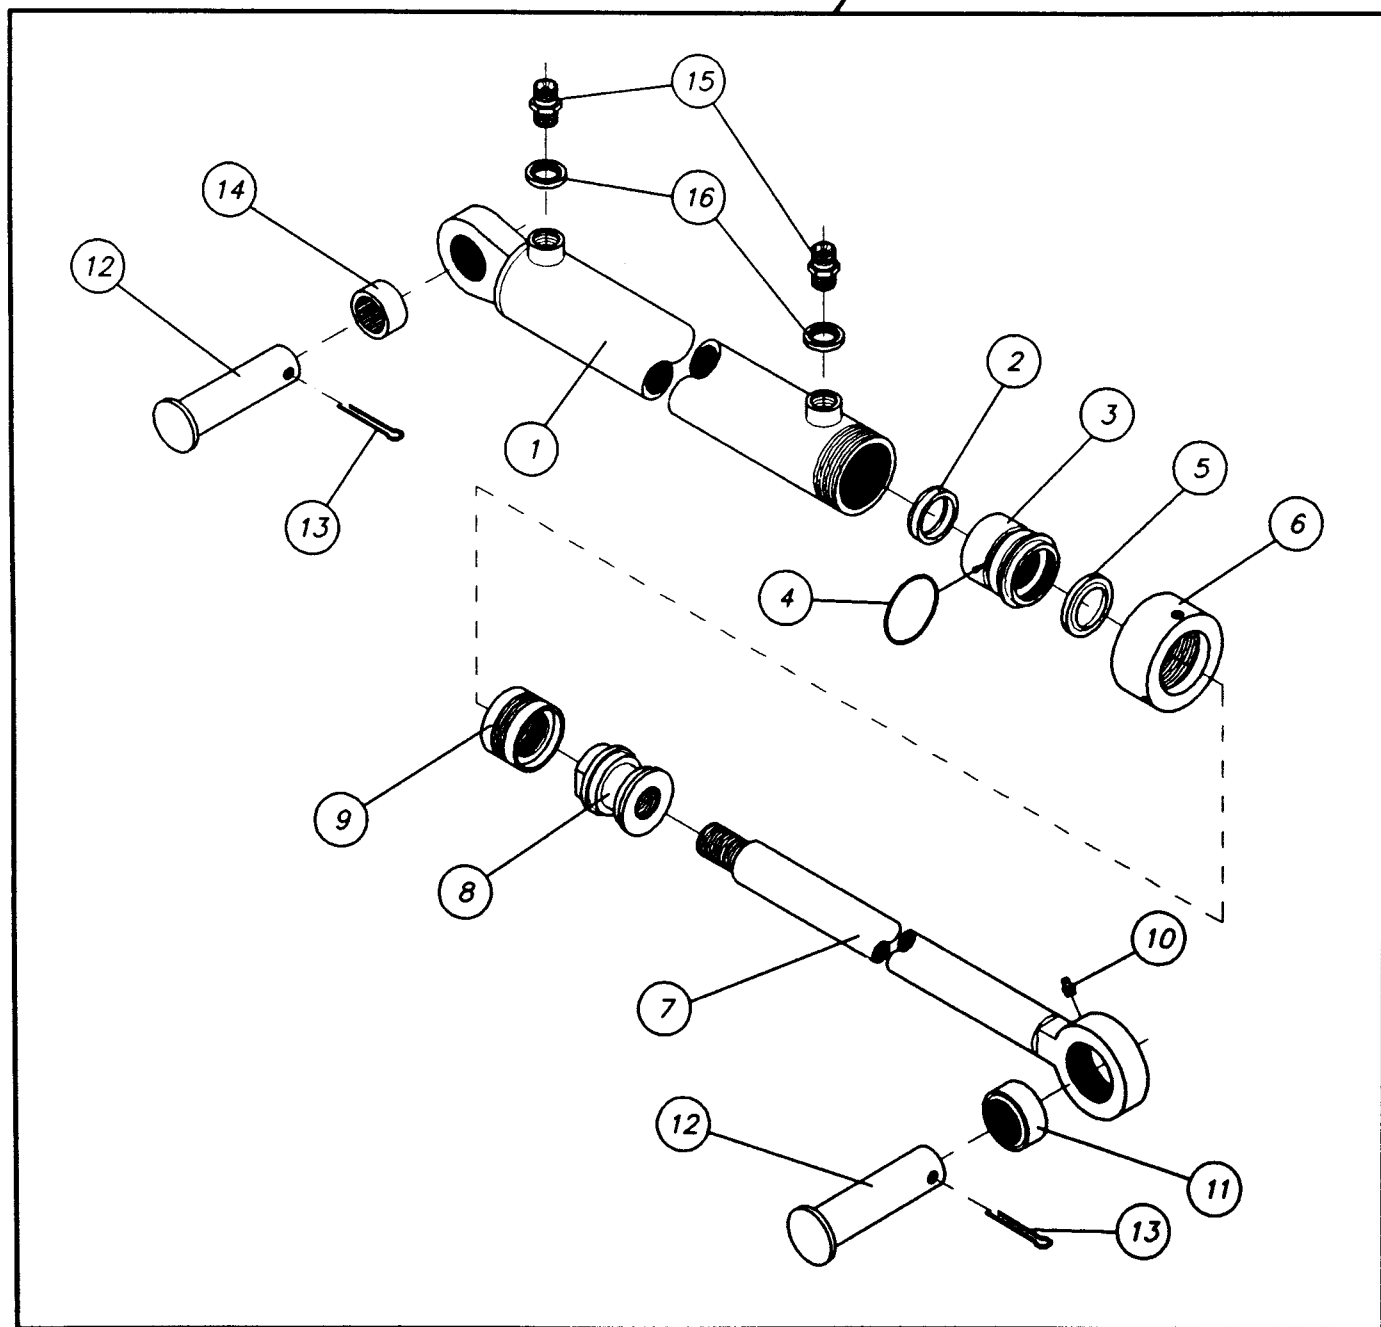

NORSE AUTO WRAP 1200 EH

TWO STEP VALVE / VOLUM CONTROL VALVES

POS.	ART. NO.	NO.	TERM - TYPE - DIMENSION	(8-3)
1	34084200	1	Valve, CP 508-1, complete with coil	
2	34087513	1	Valve block, empty	
3	34061926	1	Fitting, 3/8" external x 1/2" internal	
4	34041700	2	Tightening ring, DKAZ 3/8"	
5	34061809	1	Fitting, 3/8" x 1/2"	
6	34061936	2	Screw, 1/2" for hose coupling	
7	34041800	4	Tightening ring, DKAZ 1/2"	
8	34061845	4	Fitting, 1/2" x 1/2"	
9	34119009	4	Screw, M6 x 45	
10	34230300	4	Locking nut, M6	
11	34302120	4	Washer, 6 mm	
12a	34085600	2	Volume control valve, Roquet 1VCR 03R3T	
12b	34044032	-	O-ring set for volume control valve	
13	34086600	1	Two steps valve, complete	
14	34044006	-	O-ring set for CP 508-1	
15	34087524	1	Nozzle, 0,7 mm, M8x1	
16	34087579	1	Cartridge valve, CP 508-1 without coil	
17	34087573	1	Magnet coil for CP 508-1, 12 volts	

NORSE AUTO WRAP 1200 EH