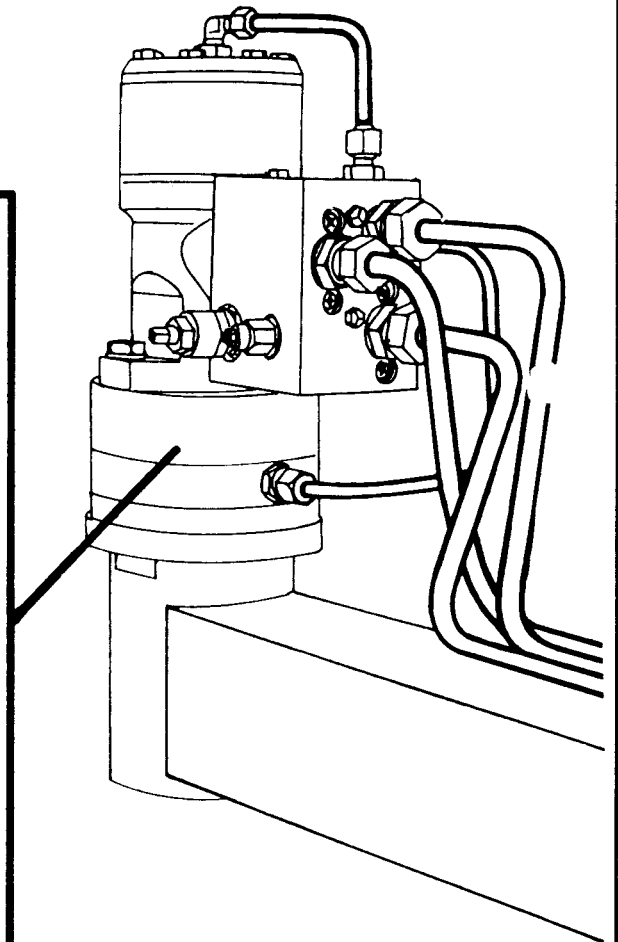

NORSE AUTO WRAP 1200 EH

8-2

NORSE AUTO WRAP 1200 EH

ROTATING ARM MOTOR / BRAKE

POS.	ART. NO.	NO.	TERM - TYPE - DIMENSION	(8-2)
1	34111000	2	Screw, M12 x 110	
2	34310600	2	Spring washer, 12 mm	
3a	34090120	1	Hydraulic motor, CR 400 S	
3b	34044024	-	Gasket set, CR 400 S	
3c	34043900	-	Gasket set, MS 400 (older type)	
4	34061953	1	Elbow fitting, adjustable, 1/4"	
5	34270105	1	Wedge, A8 x 7 x 32	
6	34130215	1	Conversion, spline/wedge, complete	
7	34280002	2	Steering pin for brake, (92-)	
8a	34090127	1	Hydraulic brake, RF 40, (92-)	
8b	34044044	2	O-ring for brake, 82,27 x 1,78	
8c	34430320	2	Disk spring, brake	
8d	34044028	-	Repair set for brake, RF 40	
8e	34044027	-	Repair set for brake, RF 30 (older type)	
9	34061927	1	Fitting, 1/8" x 1/4"	
10	34044062	1	Copper tightening, $\varnothing$10/14 x 2	
11	34240704	1	Locking ring, A 25