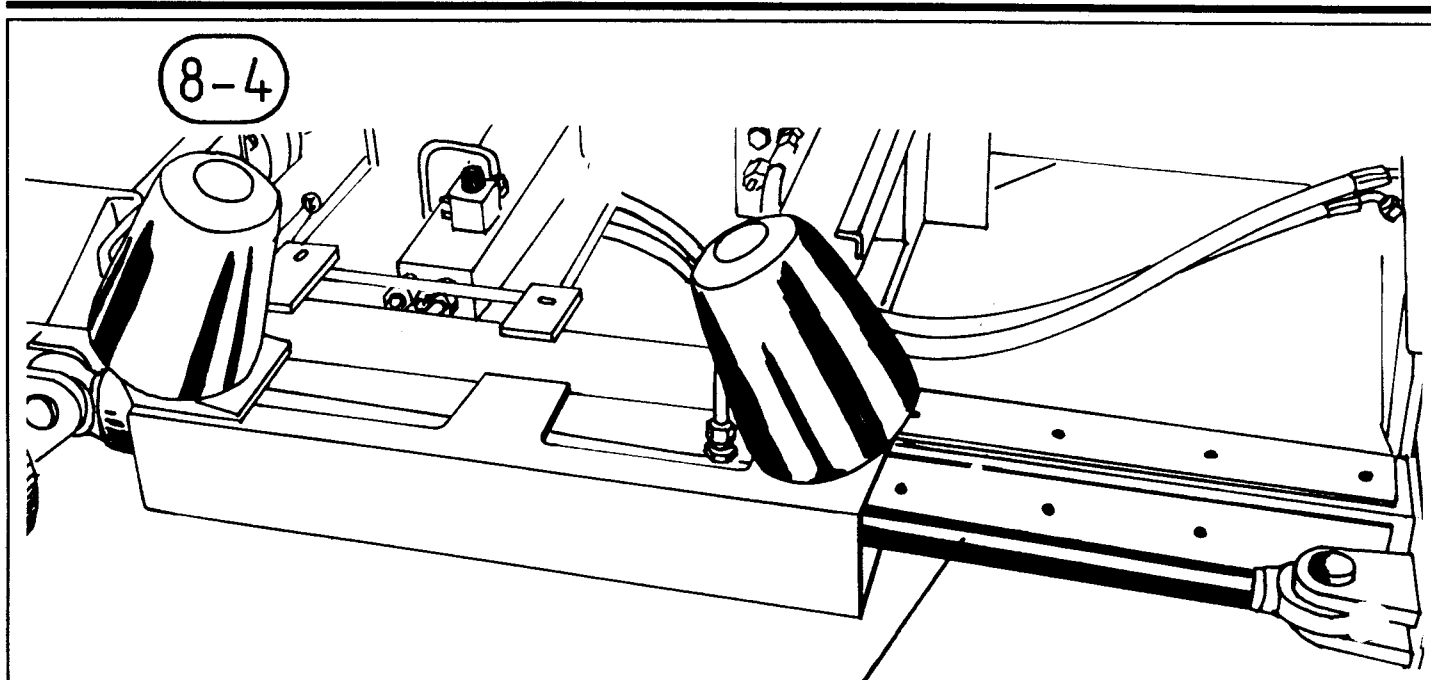

NORSE AUTO WRAP 1200 EH

TWO STEP VALVE / VOLUM CONTROL VALVES

POS.	ART. NO.	NO.	TERM - TYPE - DIMENSION	(8-3)
1	34084200	1	Valve, CP 508-1, complete with coil	
2	34087513	1	Valve block, empty	
3	34061926	1	Fitting, 3/8" external x 1/2" internal	
4	34041700	2	Tightening ring, DKAZ 3/8"	
5	34061809	1	Fitting, 3/8" x 1/2"	
6	34061936	2	Screw, 1/2" for hose coupling	
7	34041800	4	Tightening ring, DKAZ 1/2"	
8	34061845	4	Fitting, 1/2" x 1/2"	
9	34119009	4	Screw, M6 x 45	
10	34230300	4	Locking nut, M6	
11	34302120	4	Washer, 6 mm	
12a	34085600	2	Volume control valve, Roquet 1VCR 03R3T	
12b	34044032	-	O-ring set for volume control valve	
13	34086600	1	Two steps valve, complete	
14	34044006	-	O-ring set for CP 508-1	
15	34087524	1	Nozzle, 0,7 mm, M8x1	
16	34087579	1	Cartridge valve, CP 508-1 without coil	
17	34087573	1	Magnet coil for CP 508-1, 12 volts	

NORSE AUTO WRAP 1200 EH