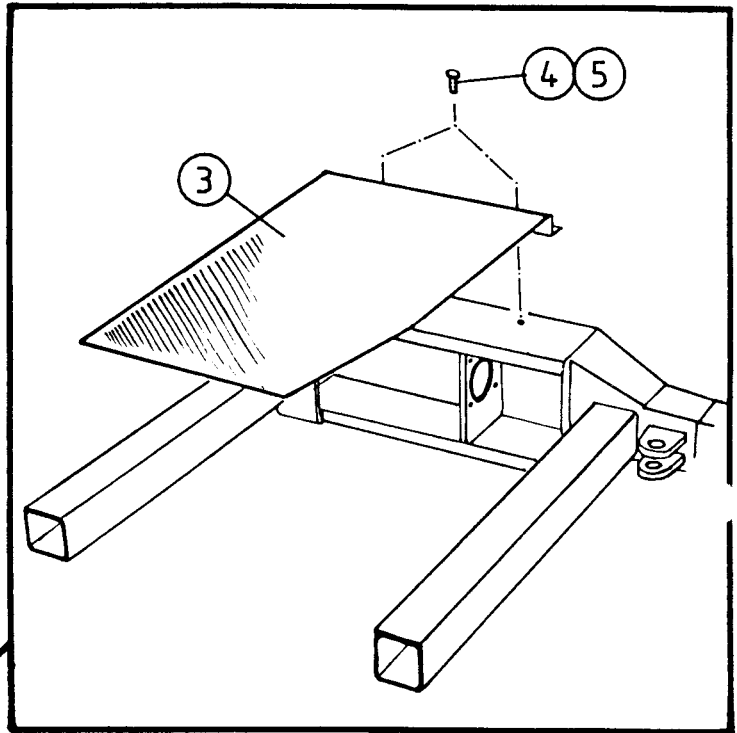

NORSE AUTO WRAP 1200 EH

1-2

NORSE AUTO WRAP 1200 EH

COVERS / SLIDING RAILS

POS.	ART. NO.	NO.	TERM - TYPE - DIMENSION	(1-2)
1	34110093	40	Set screw, M6 x 10	
2	34480000	2	Sliding rail, 690 mm	
*3	34851204	1	Cover, Telescopic frame, (90-)	
4	34119012	6	Screw, M8 x 10	
5	34302121	6	Washer, 8 mm	
6	34480001	3	Sliding rail, 770 mm	
*7	34480010	2	Sliding list	
8	34851201	1	Cover, valve block	
*9	34150005	8	Pop-rivet, 5 x 10	
10	34233000	1	Locking nut, M20	
11	34310900	1	Spring washer, 20 mm	
12	34340111	1	Roller	
13	34321502	2	Casing, ø28/25 x 50	
14	34105639	1	Bolt	
15	34060800	1	Grease nippel, M8	

* Only for machines with emergency stop device