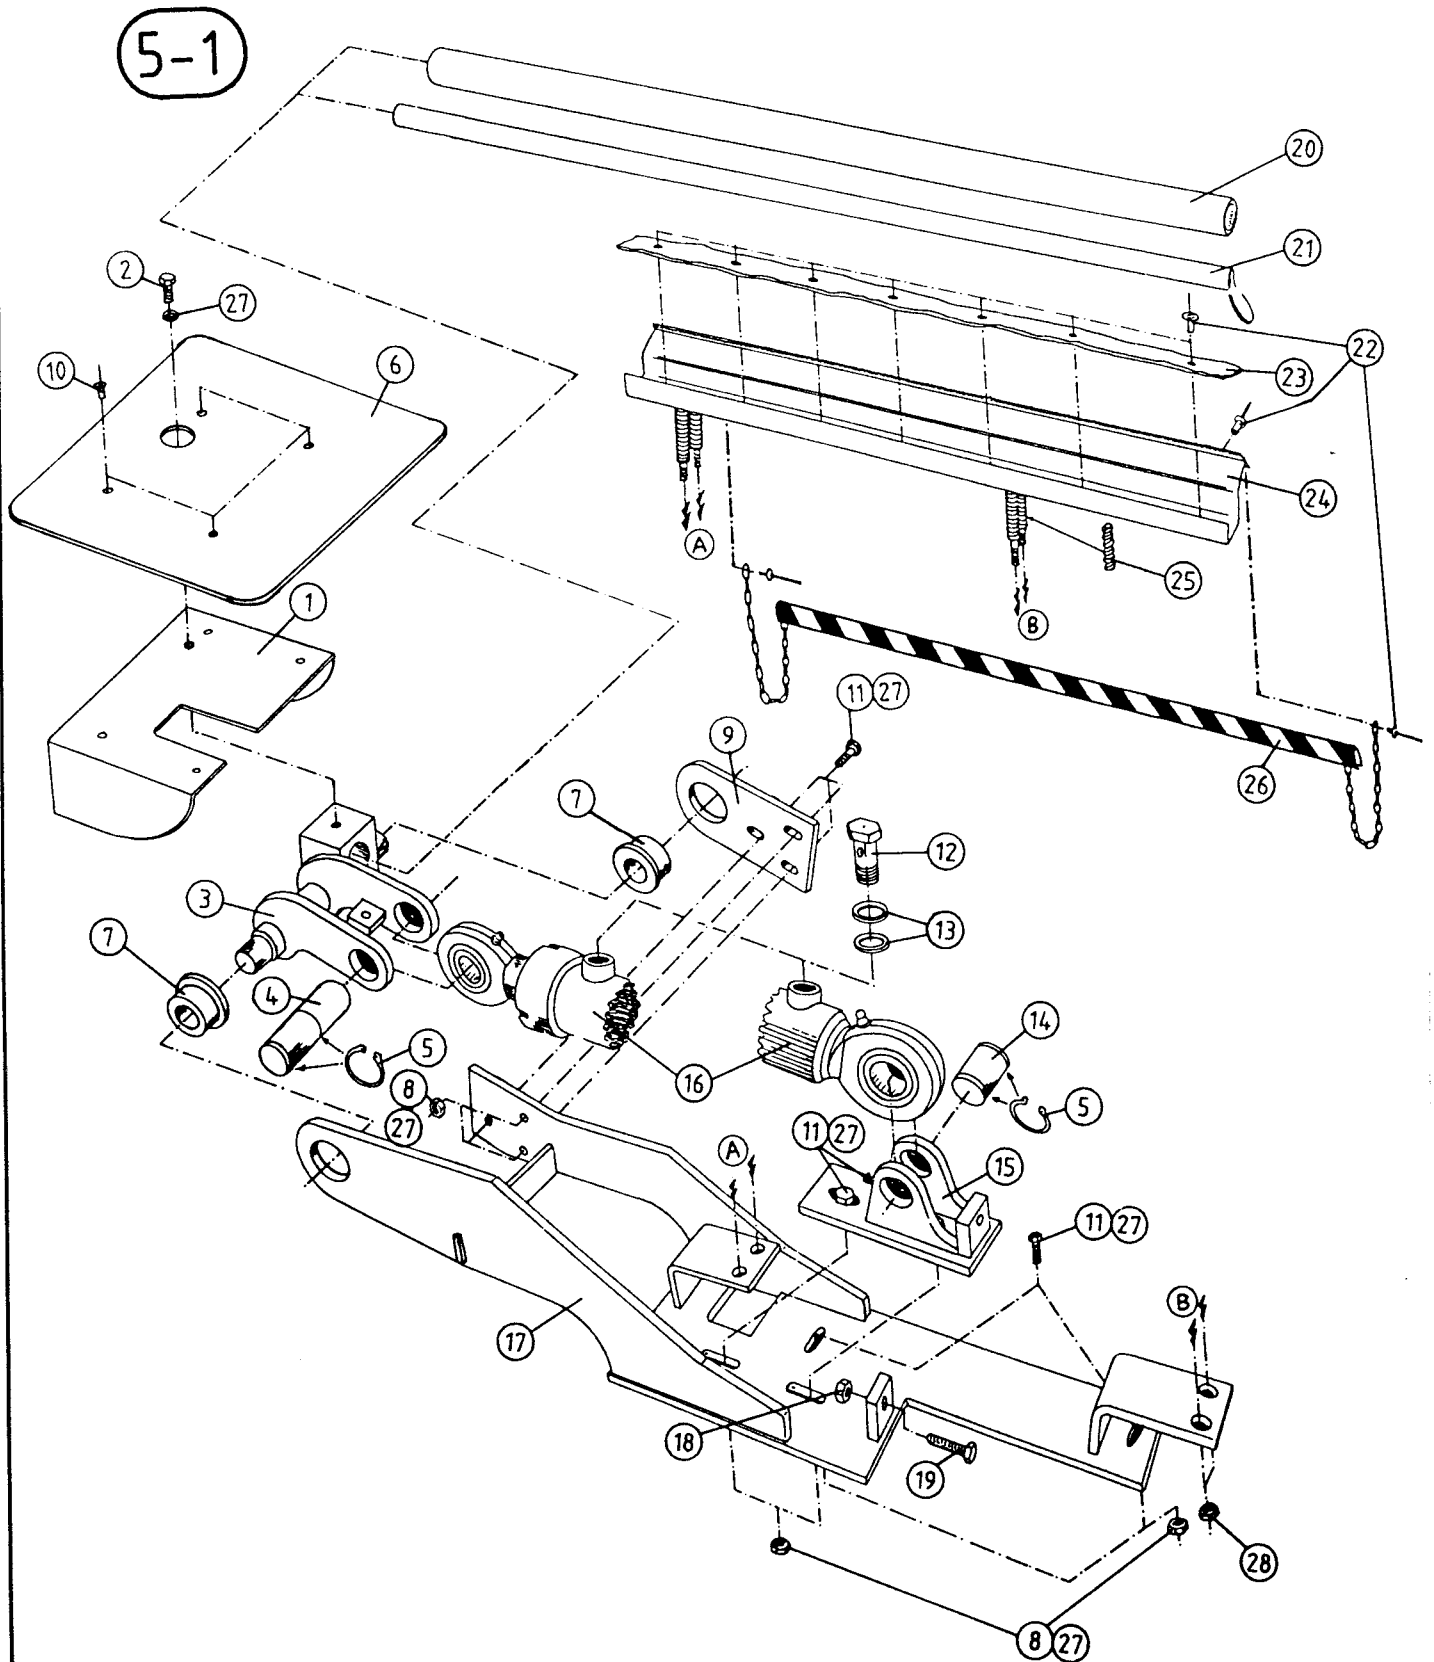

NORSE AUTO WRAP 1200 EH

NORSE AUTO WRAP 1200 EH

CUTTER

POS.	ART. NO.	NO.	TERM - TYPE - DIMENSION	(5-1)
	34920529		Cutter complete, (1994)	
1	34851203	1	Joint cover	
2	34119017	1	Screw, M8 x 15	
3	34920524	1	Knife shaft	
4	34105632	1	Bolt for cylinder, 25 x 69 mm	
5	34240704	4	Locking ring, A 25	
* 6	34450428	1	Rubber plate	
7	34320518	2	Bearing, 2992, 20/28 x 16 - 35 x 4	
8	34230500	6	Locking nut, M8	
9	34920597	1	Fastening ear (94-)	
* 10	34150002	4	Pop-rivet, 5,0 x 18/14	
11	34112700	7	Screw, M8 x 30	
12	34061935	2	Screw, M16 x 1,5 for hose coupling	
13	34043500	4	Tightening ring, DKAZ, 16 mm	
14	34105631	1	Bolt for cylinder, 25 x 52 mm	
15	34920525	1	Fastening bracket for cylinder	
16a	34001111	1	Cutter cylinder, 40/20 x 125 ØYA (93-)	
16b	34001102	1	Cutter cylinder, 40/20 x 125 UNI (-93)	
16c	34043800	1	Sealing set for cylinder, 40/20 UNI (-93)	
17	34920596	1	Mounting bracket (94-)	
18	34230400	1	Nut, M8	
19	34110003	1	Screw, M8 x 45	
20	34480009	1	Plastic sleeve	
21	34611326	1	Cutter arm, (90-)	
22	34150002	17	Pop-rivet, 5,0 x 18/14	
23	34450410	1	Rubber strip	
24a	34920585	1	Cutter, lower part (93-)	
24b	34911039	1	Cutter blade	
25	34430301	4	Danly spring	
26	34851205	1	Cover for cutter	
27	34302121	15	Washer, 8 mm	
28	34230900	4	Locking nut, M10	

* **Extra equipment**