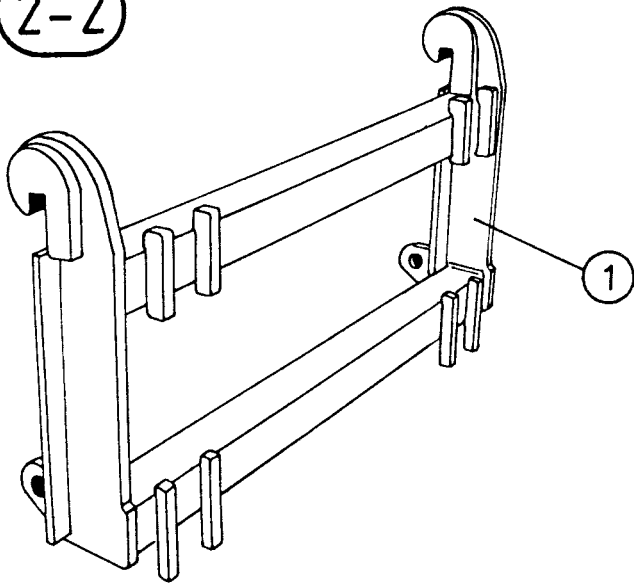

NORSE AUTO WRAP 1200 EH

2-2

NORSE AUTO WRAP 1200 EH

FASTENING BRACKETS, FRONT LOADER (extra equipment)

POS.	ART. NO.	NO.	TERM - TYPE - DIMENSION	(2-2)
1	34703805	1	Fastening bracket. Volvo 621/641	
2	34703806	1	Fastening bracket, Volvo 4300	
3	34703800	1	Fastening bracket, Triangel	
4	34660103	2	Brackets for Ålø front loader	
5	34660101	2	Brackets for Trima/Bergsjø front loader