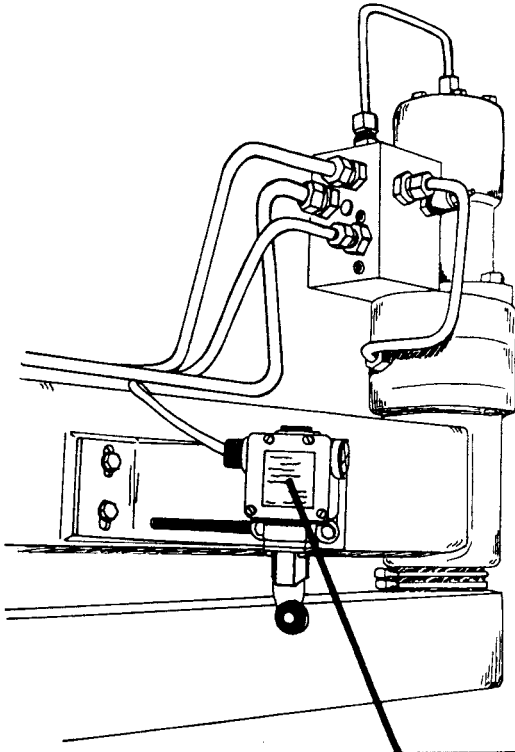

NORSE AUTO WRAP 1200 EH

7-2

NORSE AUTO WRAP 1200 EH

REVOLUTIONS COUNTER

POS.	ART. NO.	NO.	TERM - TYPE - DIMENSION	(7-2)
1	34230300	2	Locking nut, M6	
2	34302120	2	Washer, 6 mm	
3	34680016	1	Switch bracket	
4	34230100	2	Locking nut, M5	
5	34950333	1	Limit switch, Honeywell ECS 300 E	
6	34119029	2	Screw, M5 x 20	
7	34302136	2	Washer, 5,3 x 15 x 1,25 mm	
8	34950183	1	Nippel, PG 13,5