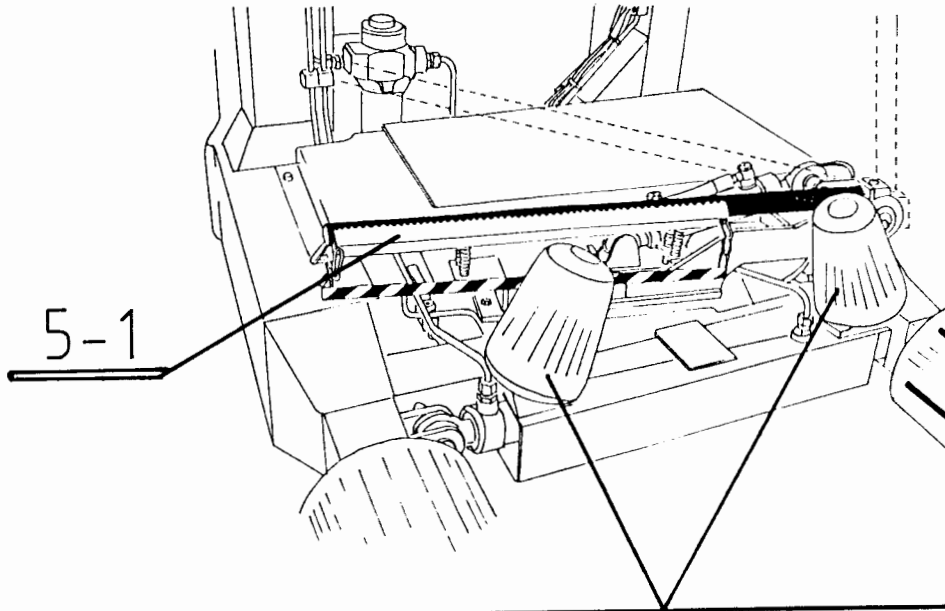

NORSE AUTO WRAP 1200 EH

6-1

NORSE AUTO WRAP 1200 EH

SUPPORT ROLLERS

POS.	ART. NO.	NO.	TERM - TYPE - DIMENSION	(6-1)
1	34450419	2	Cap, DBI-DUT NR H20	
2	34240713	2	Locking ring, A 17	
3	34320515	2	Ball bearing, 6003 2 RS	
4	34340106	2	Support roller, (90-)	
5	34320516	2	Ball bearing, 6205 2 RS	
6	34044043	2	Copper ring, ø26/32