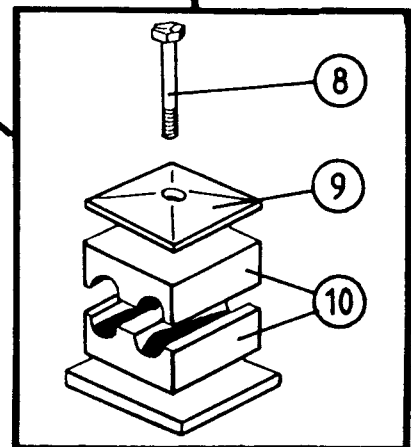

NORSE AUTO WRAP 1200 EH

4-1

NORSE AUTO WRAP 1200 EH

TUBES / HOSES, UPPER FRAME

POS.	ART. NO.	NO.	TERM - TYPE - DIMENSION	(4-1)
1	34160137	1	Tube, (8 mm)	
2a	34160029	1	Tube, (12 mm)	
*2b	34160139	1	Tube, (12 mm), (extended 150 mm)	
3a	34160036	1	Tube, (12 mm)	
*3b	34160141	1	Tube, (12 mm), (extended 150 mm)	
4	34160025	1	Tube, (8 mm)	
5a	34160030	1	Tube, (12 mm)	
*5b	34160140	1	Tube, (12 mm), (extended 150 mm)	
6	34160028	1	Tube for electric cable	
8	34110085	4	Screw, M6 x 35	
9	34260107	4	Top plate, double, 6-12	
10	34260110	8	Clamp, double, 12 mm	

* Only for long machines