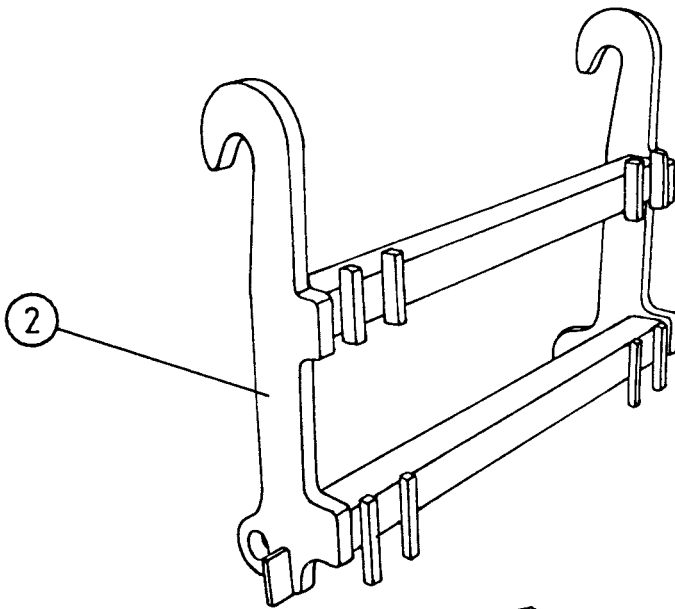

NORSE AUTO WRAP 1200 EH

2-2

NORSE AUTO WRAP 1200 EH

FASTENING BRACKETS, FRONT LOADER (extra equipment)

POS.	ART. NO.	NO.	TERM - TYPE - DIMENSION	(2-2)
1	34703805	1	Fastening bracket. Volvo 621/641	
2	34703806	1	Fastening bracket, Volvo 4300	
3	34703800	1	Fastening bracket, Triangel	
4	34660103	2	Brackets for Ålø front loader	
5	34660101	2	Brackets for Trima/Bergsjø front loader