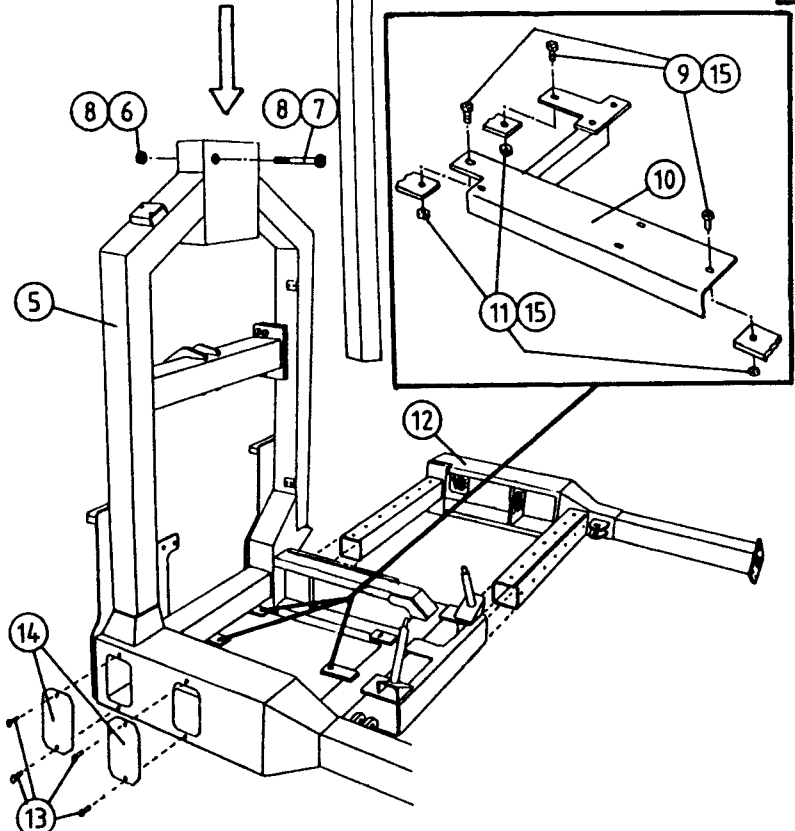

VARIOUS

NORSE AUTO WRAP 1200 EH

1-1

NORSE AUTO WRAP 1200 EH

2. mai 1994

MAIN FRAME / STATIONARY ARM / ROTATING ARM

POS.	ART. NO.	NO.	TERM - TYPE - DIMENSION	(1-1)
1	34210000	1	Splint pin	
2	34105676	1	Locking bolt, rotating arm (94-)	
3a	34611393	1	Stationary arm (94-)	
* 3b	34611343	1	Stationary arm, (extended 150 mm)	
4	34611394	1	Rotating arm, (94-)	
5	34611315	1	Main frame	
6	34233000	1	Locking nut, M20	
7	34119036	1	Screw, M20 x 130	
8	34302126	2	Washer, 20 mm	
9	34110300	3	Screw, M10 x 30	
10	34920531	1	Assembly plate for valve central	
11	34230900	3	Locking nut, M10	
12	34611314	1	Telescopic frame	
13	34110092	8	Screw, M6 x 10	
14	34920507	4	Cover, Hydr. motor	
15	34302122	6	Washer, 10 mm	
16	34240702	2	Locking ring, I 80	
17	34320503	2	Ball bearing, 6010 2RS	
18	34240703	1	Locking ring, A 50	
19	34130224	1	Rotating arm shaft, (92-)	
20	34270109	1	Wedge, A 14 x 9 x 50	
21	34302139	1	Washer	
22	34312009	1	Tension washer, 20 mm	
23	34115700	1	Screw, M20 x 40	
*24	34611362	1	Rotating arm, divided, upper part, (extended 150 mm)	
*25	34611361	1	Rotating arm, divided, lower part	
*26	34110021	3	Screw, M10 x 100	
*27	34302122	6	Washer, 10 mm	
*28	34230900	3	Locking nut, M10	
29	34251440	2	Locking stay	
30	34110000	2	Screw, M8 x 25	
31	34302121	4	Washer, 8 mm	
32	34230500	2	Locking nut, M8	
33	34105677	1	Locking bolt, stationary arm, ø14	
34	34221200	2	Split pin, 4 x 50	
	34970105	1	Decales-set, main frame	
	34970101	1	Decales-set, upper frame / rotating arm	